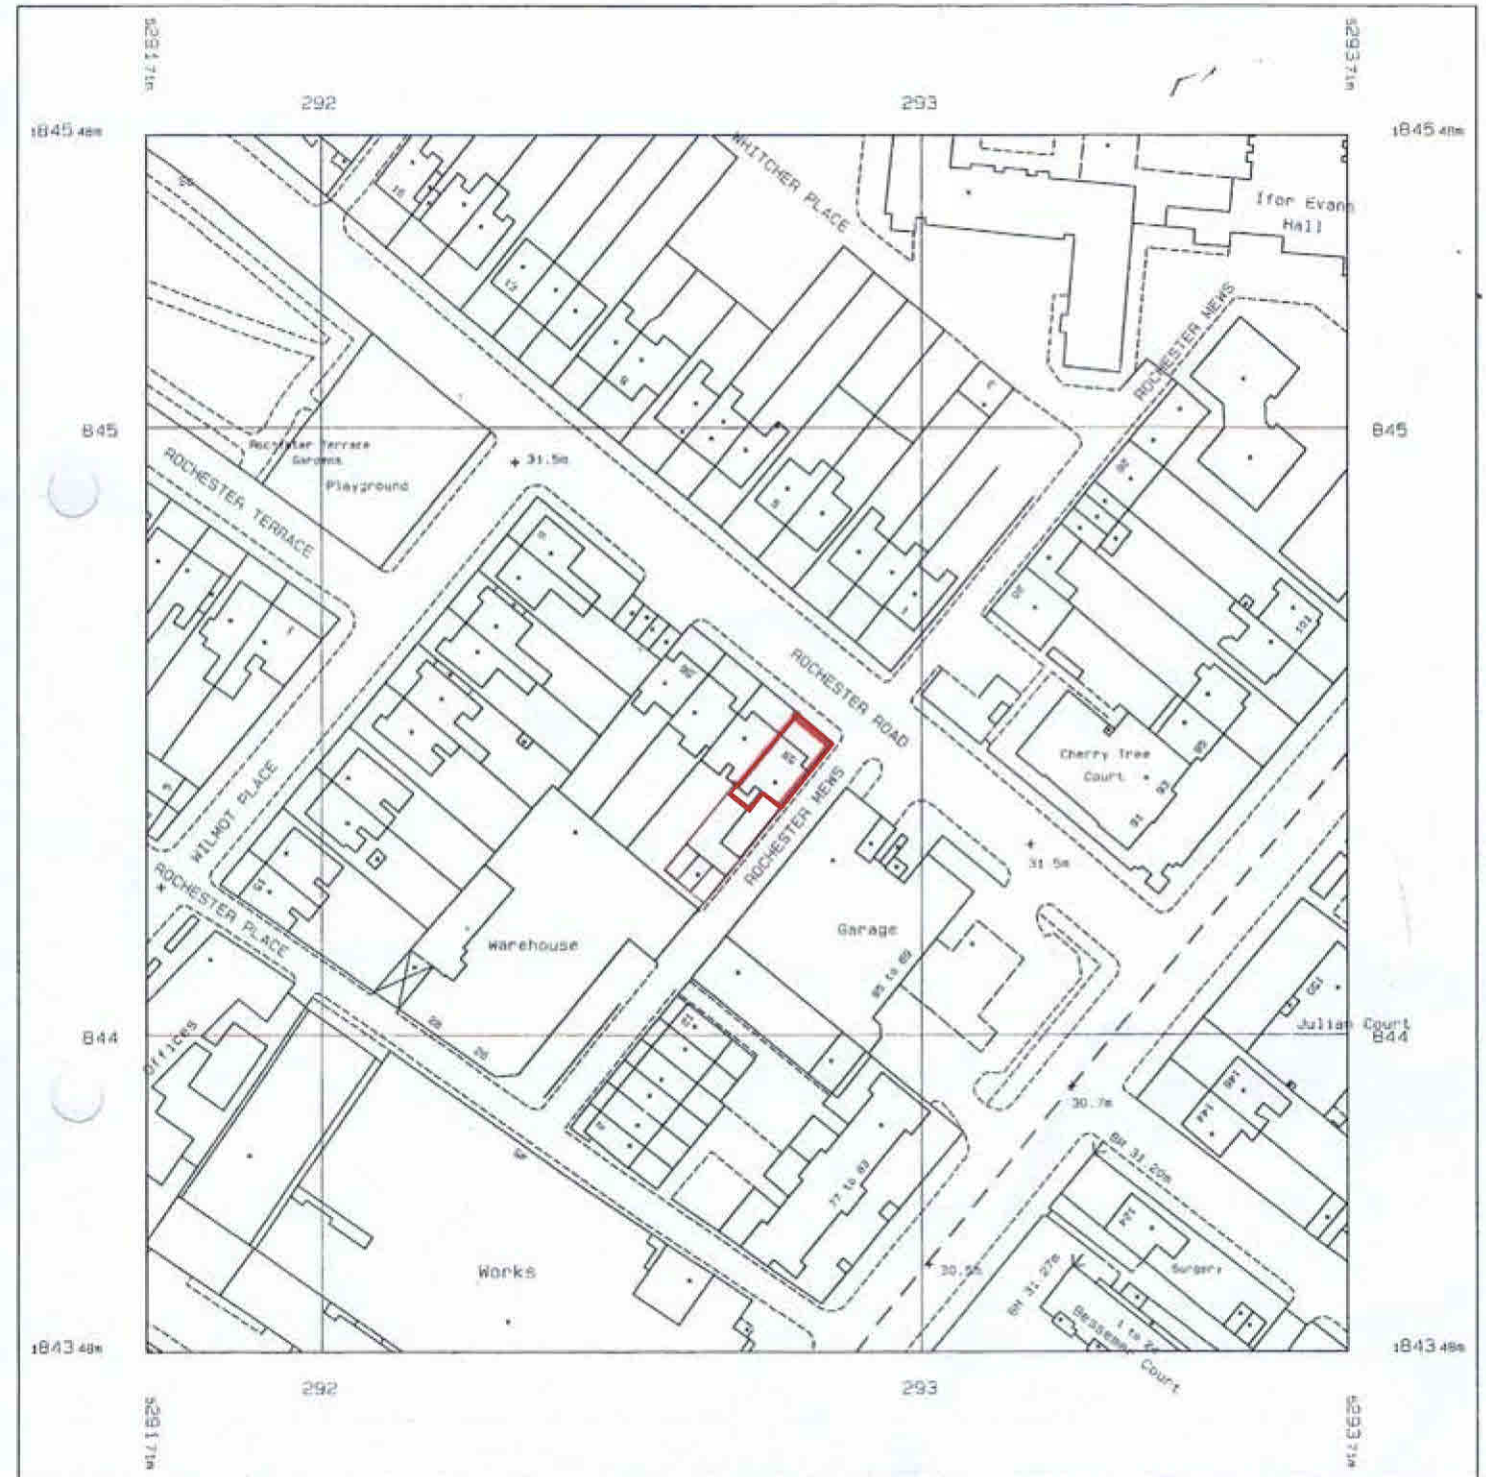

Superplan...

A4 Extract - 1

Site-centred

59 ROCHESTER ROAD LONDON NW1 9JG
 LOCATION PLAN

scale : 1:1250

ORG No. 205/12/1

Scale 1: 1250

National Grid sheet reference at centre of this Superplan: TQ2984SW

Plotted 22 Jul 1996 from Ordnance Survey digital data and incorporating surveyed revision available at this date. © Crown Copyright 1996.

Reproduction in whole or in part is prohibited without the prior permission of Ordnance Survey.

Superplan plots are sold subject to Ordnance Survey Terms & Conditions of Sale, available on request

This Superplan Plot does not contain all recorded map information.