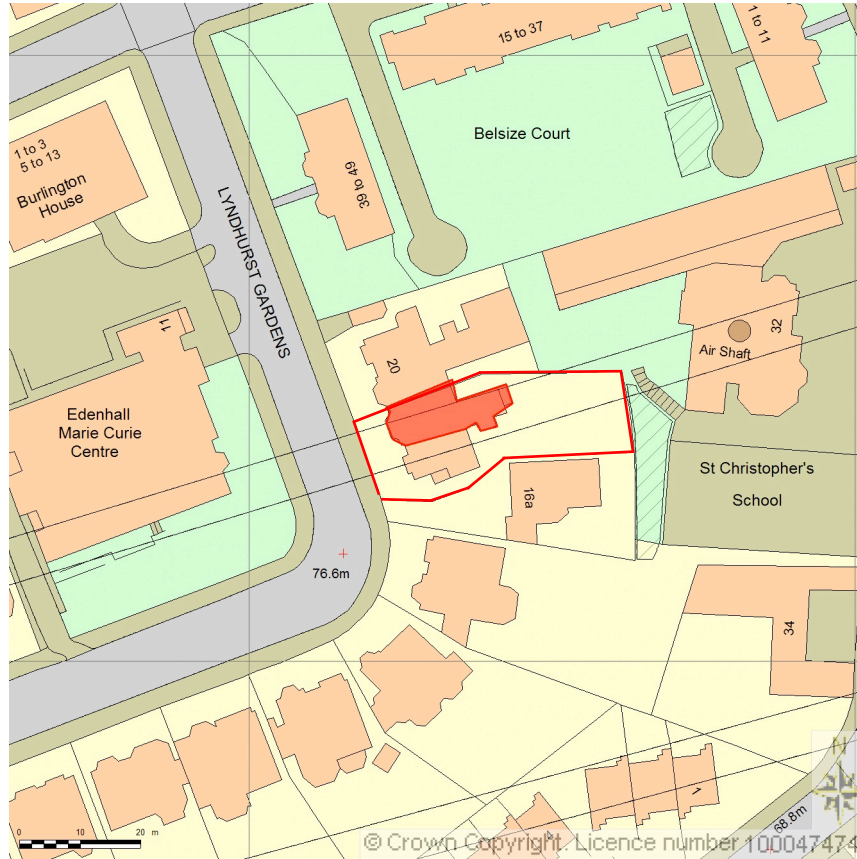

**SITE LOCATION PLAN  
AREA 2 HA  
SCALE 1:1250**

**CENTRE COORDINATES: 526931, 185138**

**Flat 1, Ground floor  
18 Lyndhurst Gardens  
London NW3 5NR**

Red infill : Flat 1 footprint  
Red Boundary line: 18 Lyndhurst Gardens site boundary