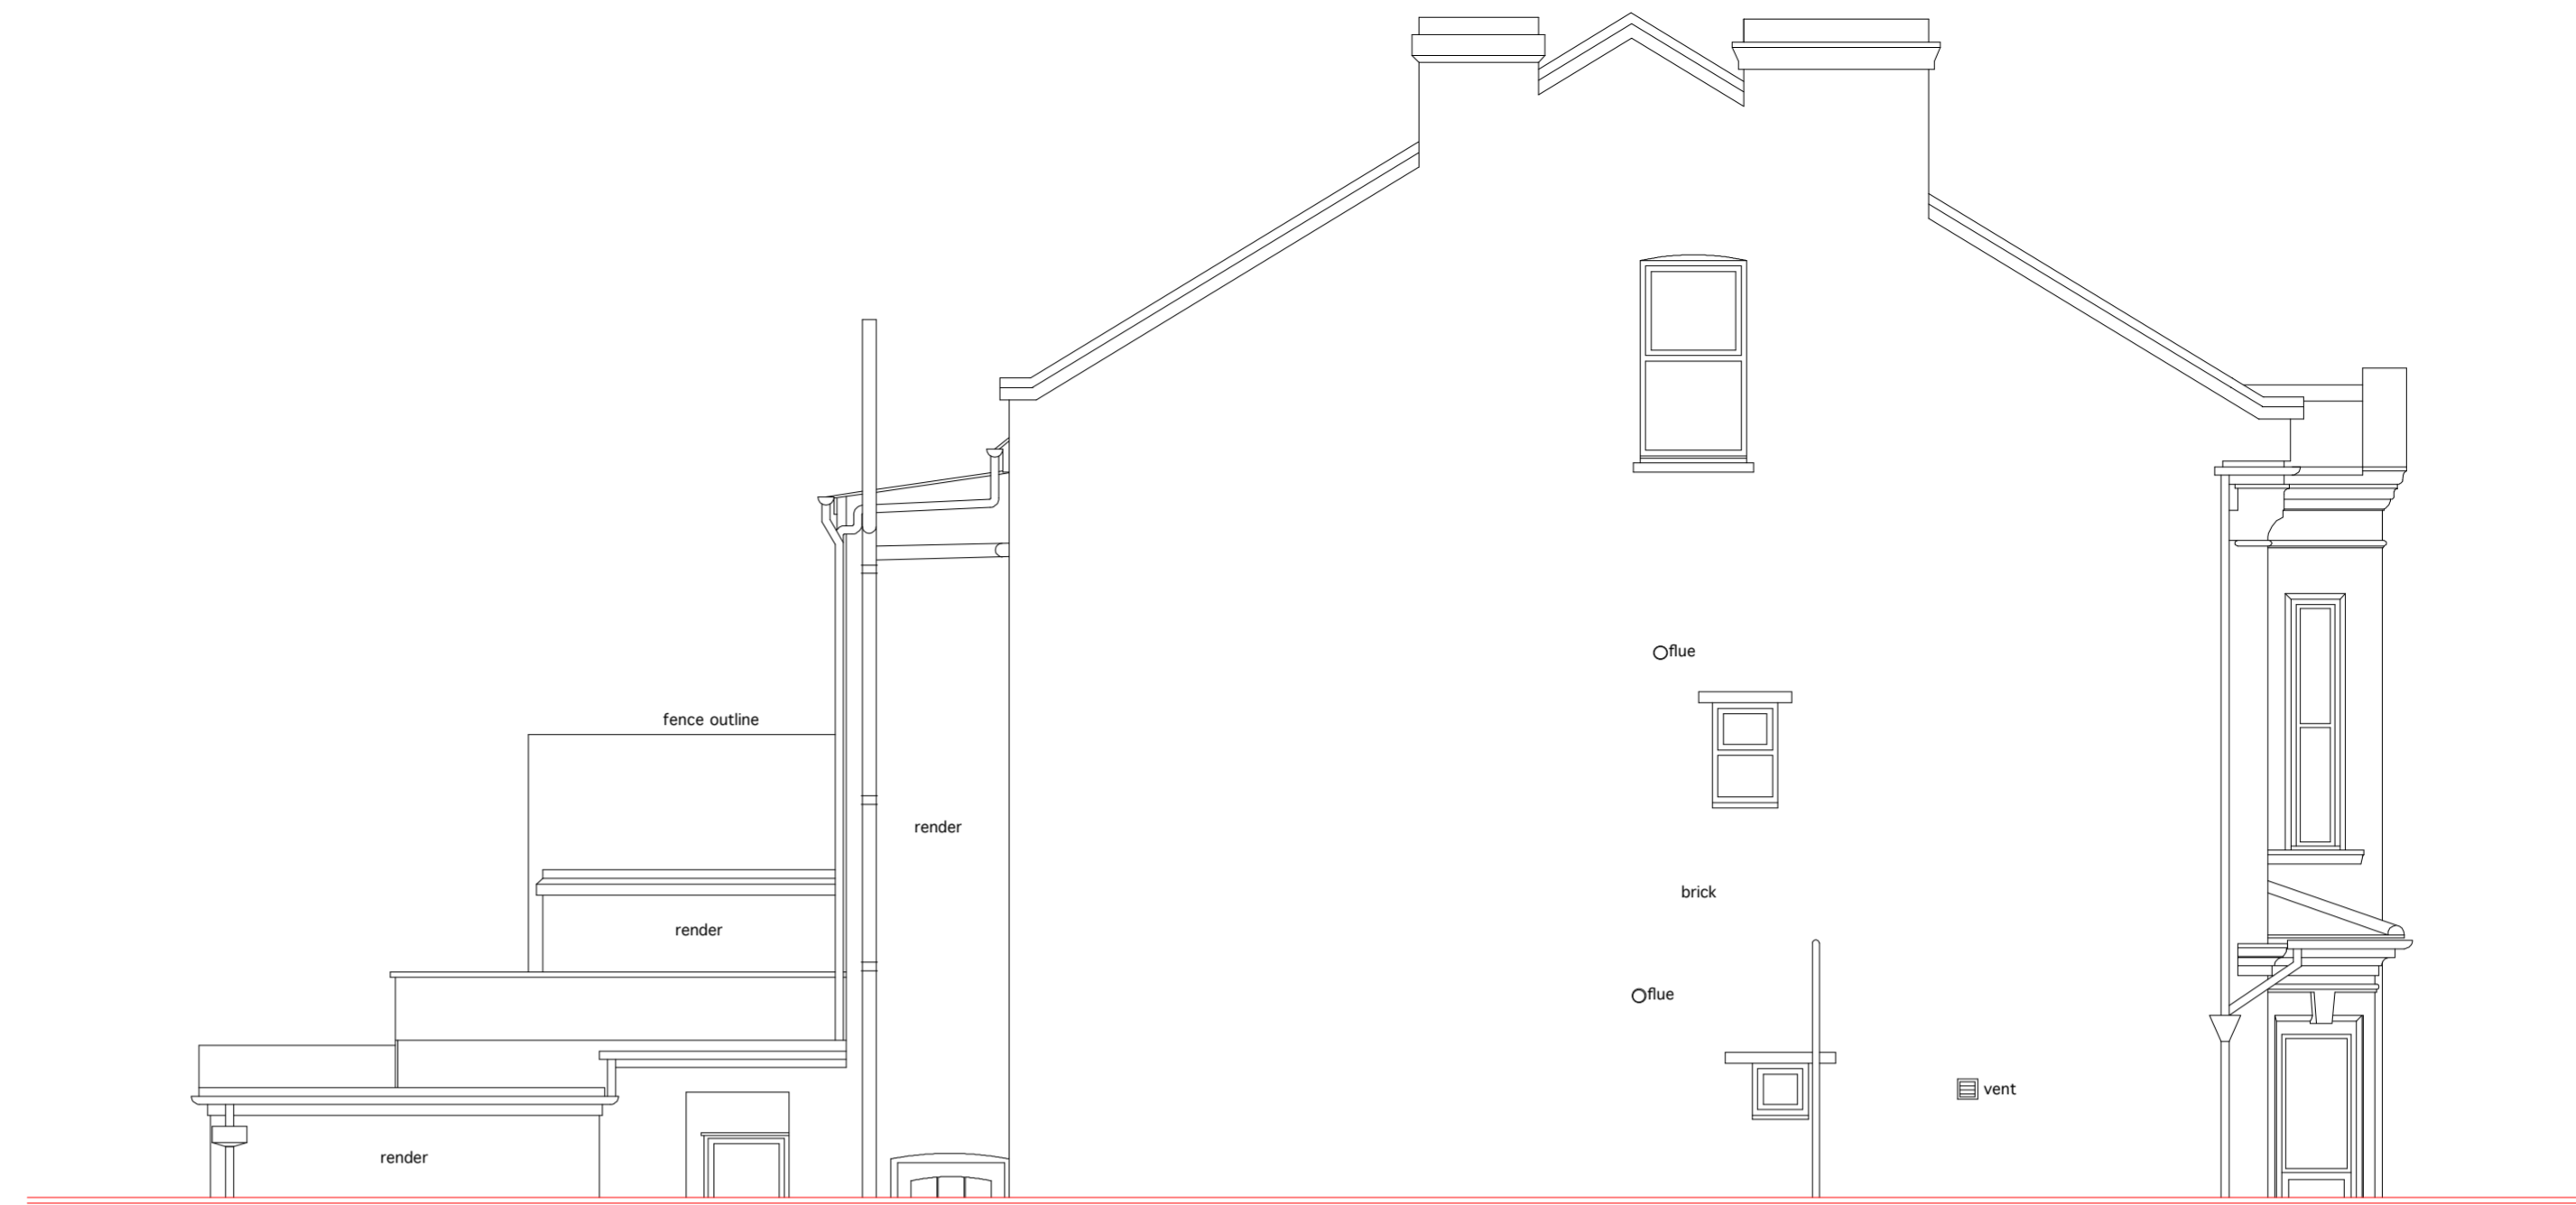

**6 SHERRIFF ROAD
 LONDON NW6 2AP**

PROJECT

DRAWING NAME

**06
 EXISTING SIDE
 ELEVATIONS**

DRAWING Ref.

6SheriffLoft@camden280213

DRAWN : **RCB**

SCALE : **1/50**

PROJ No. **NW62AP12**

REV. No. **00**

SHEET : **A2**

DATED : **28/02/2013**

LEGEND

EAST ELEVATION

WEST ELEVATION