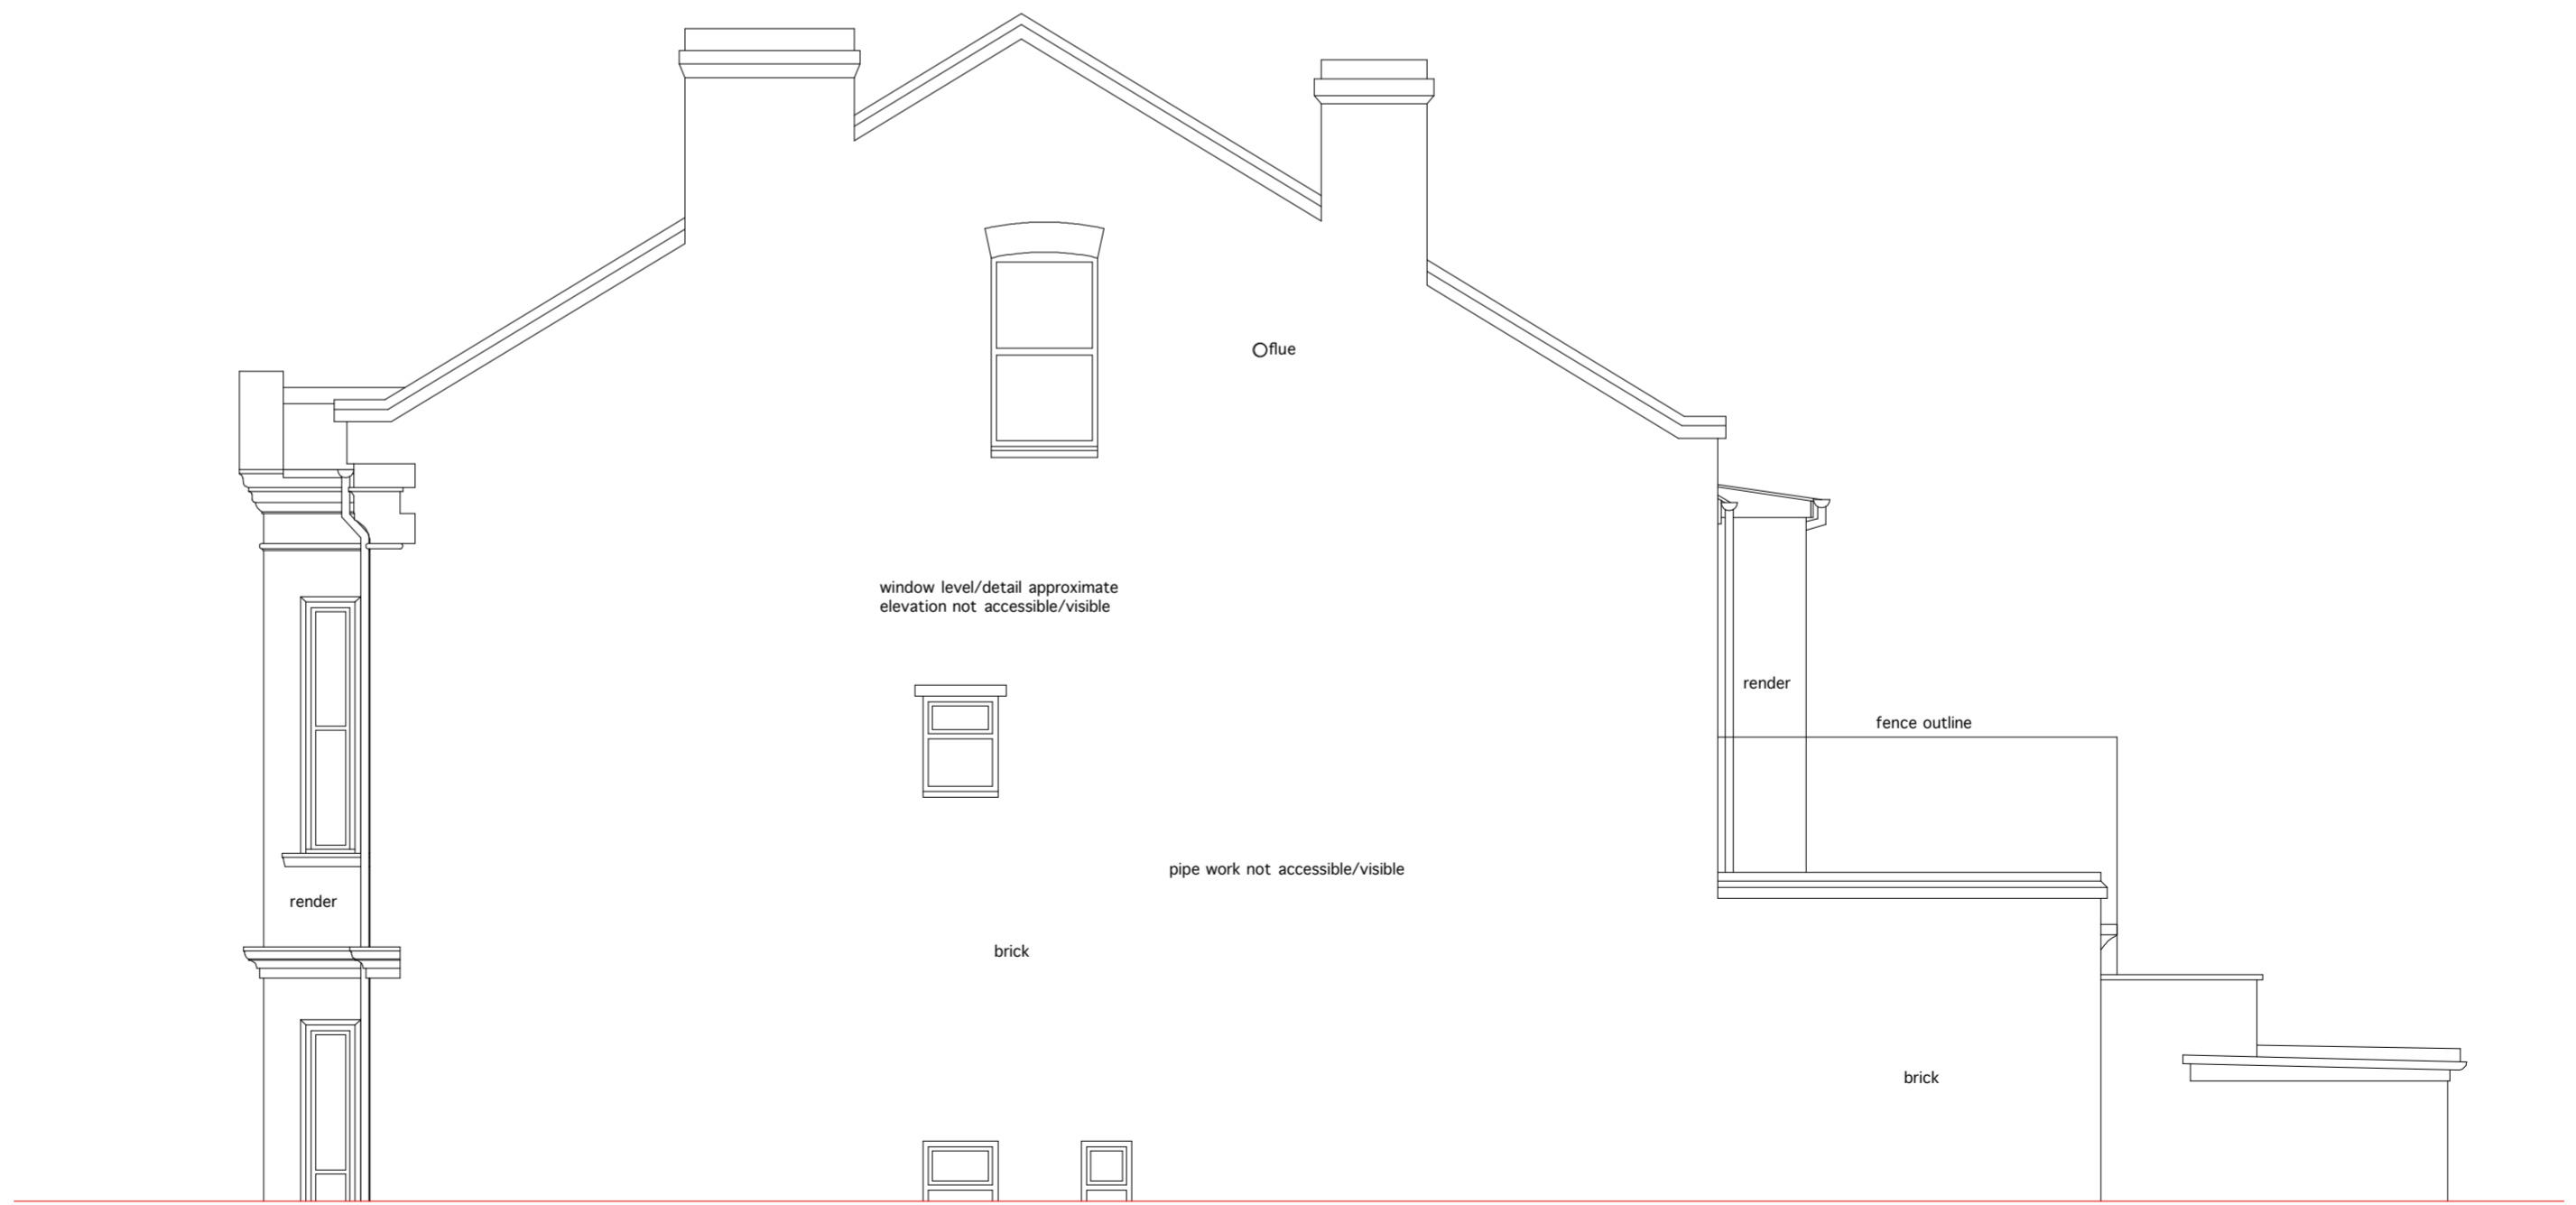

**6 SHERRIFF ROAD
 LONDON NW6 2AP**

PROJECT

DRAWING NAME

**06
 EXISTING SIDE
 ELEVATIONS**

DRAWING Ref.

6SheriffLoft@camden280213

DRAWN : **RCB**

SCALE : **1/50**

PROJ No. **NW62AP12**

REV. No. **00**

SHEET : **A2**

DATED : **28/02/2013**

LEGEND

EAST ELEVATION

WEST ELEVATION