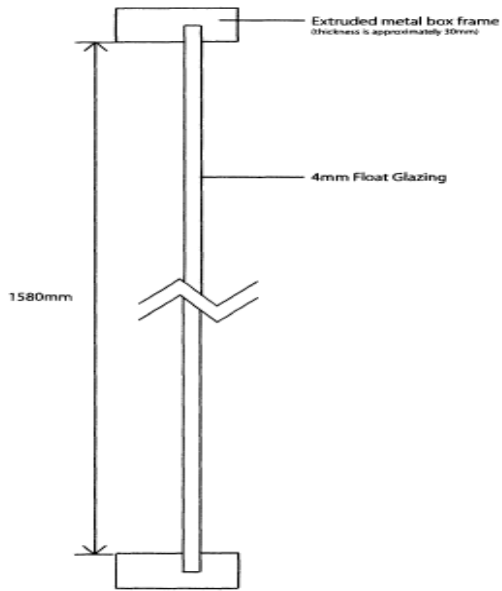

Front elevation – first floor Scale 1:50

71 St. Helier Avenue Morden , Surrey SM4 6JD  
Tel: 02086859651, fax: 02086480415  
www.grabex.co.uk email: info@grabex.co.uk

Detail 1 - Existing Cross-section

Detail 2 - Proposed Cross-section