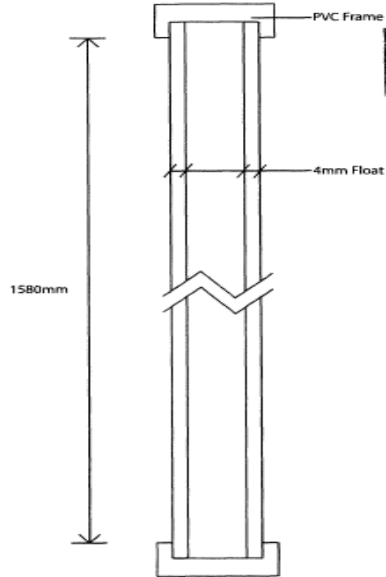

Front elevation – first floor Scale 1:50

71 St. Helier Avenue Morden , Surrey SM4 6JD  
Tel: 02086859651, fax: 02086480415  
www.grabex.co.uk email: info@grabex.co.uk

Detail 1 - Existing Cross-section

Detail 2 - Proposed Cross-section