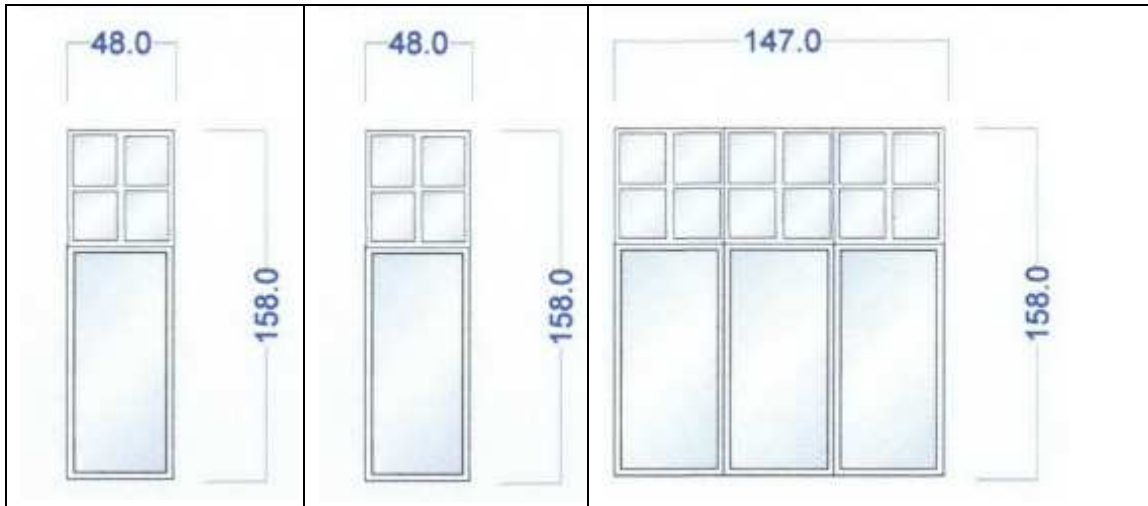

Front elevation – first floor Scale 1:50

71 St. Helier Avenue Morden , Surrey SM4 6JD  
Tel: 02086859651, fax: 02086480415  
www.grabex.co.uk email: info@grabex.co.uk

Detail 1 - Existing Cross-section

Detail 2 - Proposed Cross-section