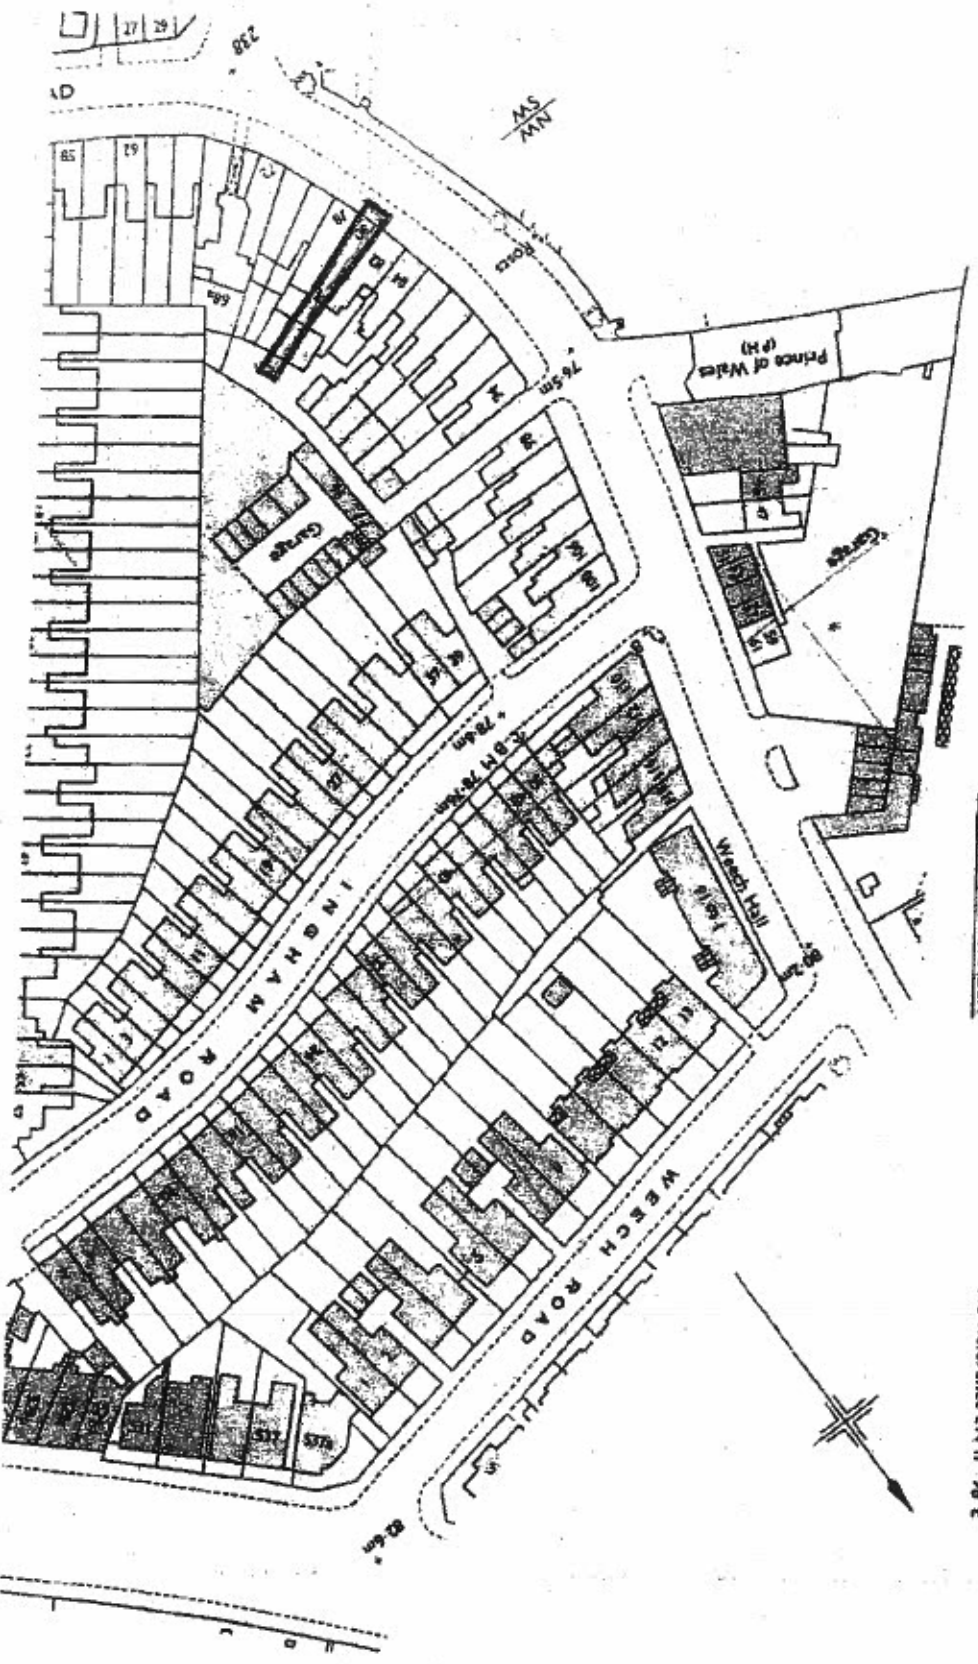

# H.M. LAND REGISTRY

TITLE NUMBER

**349288**

ORDNANCE SURVEY  
PLAN REFERENCE

COUNTY  
GREATER LONDON

SHEET

NATIONAL GRID  
TQ 2585

SECTION  
L

Scale:

© Crown copyright 1972

BOROUGH OF CAMDEN

Old Reference LN II 98 E

**STUDIO KAZI**

Location Plan

1:1250 (6/17/74)

80 Fortune Green Road NW 1DS