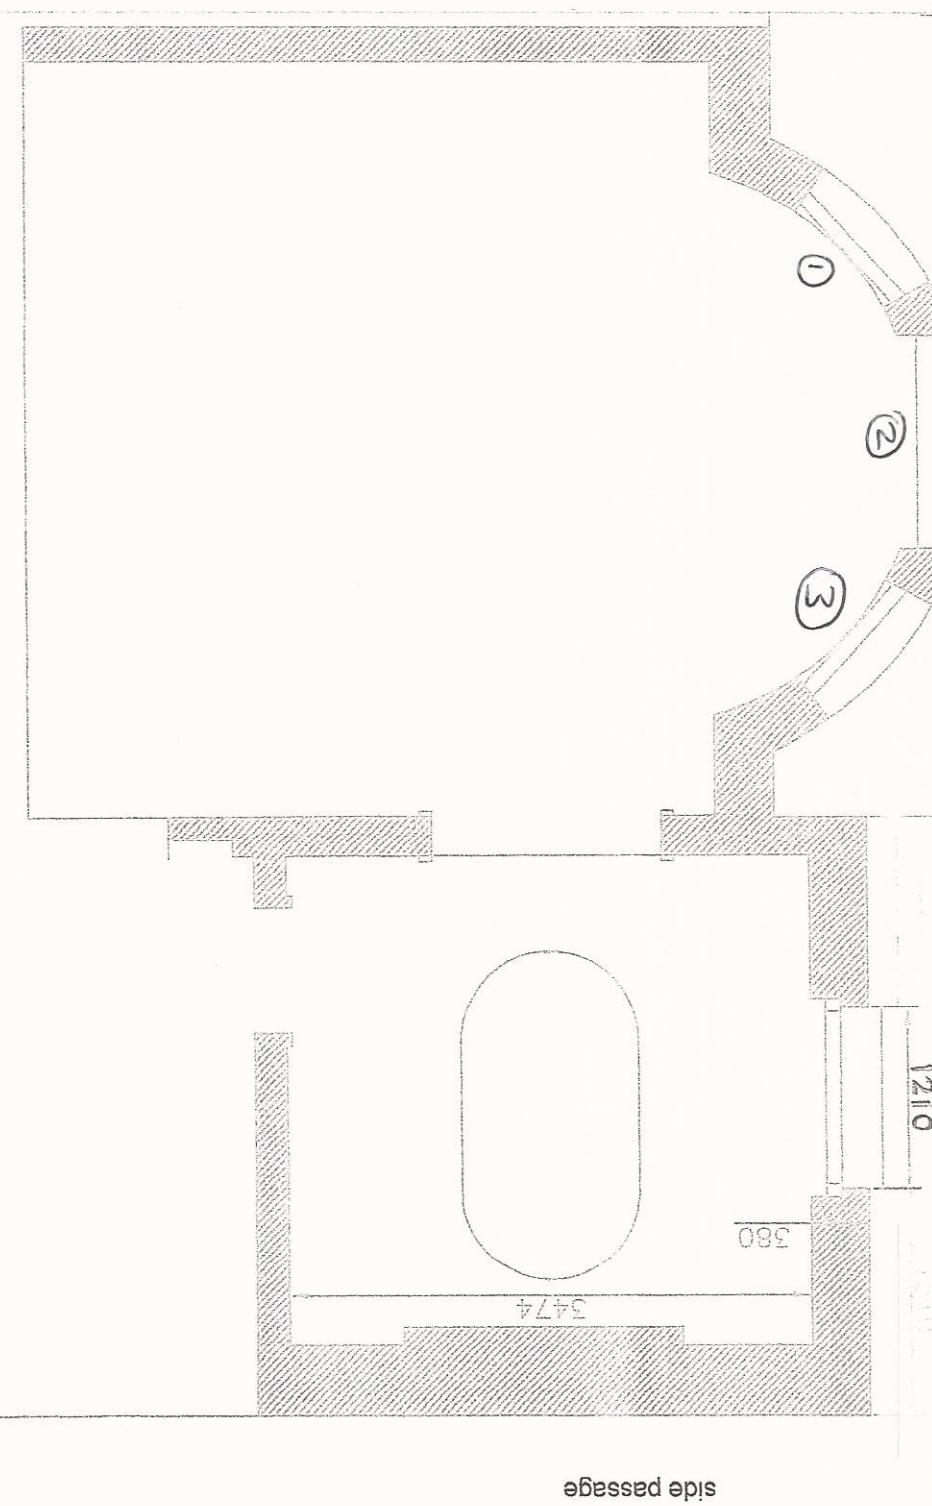

REAR OF HOUSE : GARDEN.

① and ③ : Two Single Glazed Sash Windows. Proposal To Replace In Double Glazing In Wood Painted White To Match Existing.

② : Single Glazed Patio Doors. Proposal To Replace In Double Glazed In Wood Painted White To Match Existing, No Increase in Size.

THIS IS CURRENTLY A SINGLE GLAZED SASH WINDOW.
 Proposal is To INCREASE OPENING FROM 1210 mm TO 1800 mm AND REPLACE WINDOW WITH DOUBLE GLAZED French Doors In Wood Painted White To Match Existing.

FLOOR PLAN AS EXISTING