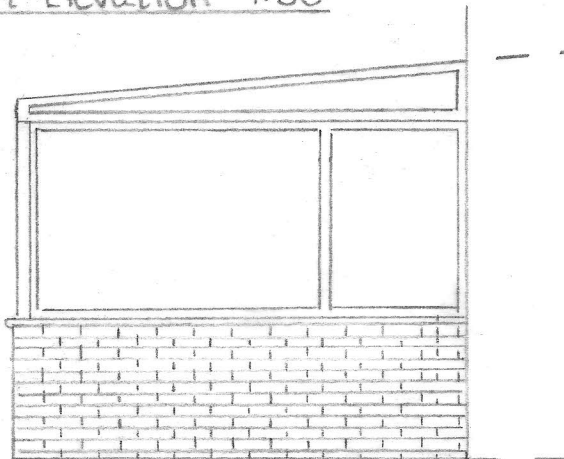

South Elevation 1:50

North Elevation 1:50

**Vivaldi Conservatories**  
6 Vine Close  
Bottesford NG13 0FW  
01949 845 476  
rt@vivaldi-conservatories.co.uk

**Garden Flat**  
**12 Lancaster Drive**  
**London**  
**NW3 4HA**

**Proposed**  
**Replacement**  
**Conservatory**

**Scale 1:50**  
**Side Elevations**