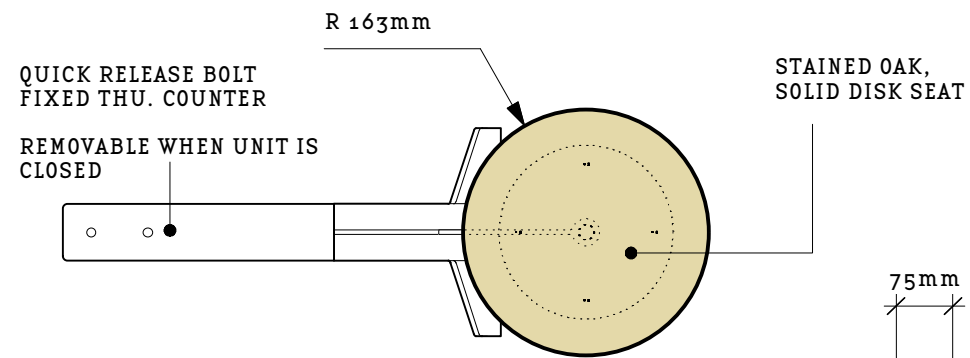

1 SECTION THU. COUNTER
SCALE: 1:50

1 SECTION THU. FRONT ELE
SCALE: 1:50

1 STOOL DETAIL
SCALE: 1:10

BORN DESIGN LTD.
2 Killowen Road
London E9 7AG
T - 020 3222 5381
E - mail@borndesign.com
w - borndesign.com

All materials copyrighted to
BORN DESIGN LTD.
Not to be reproduced or circulated
without prior consent.
Design intent drawing only.
Do not scale from this drawing.

© Coffee Dogs
Kings Cross

DRG STATUS			SECTION TITLE			SCALE		DATE	
REV	DATE	DESCRIPTION	PLAN AND GA's			1:50 AND 1:10 @ A3		20:06:13	
			DRAWING TITLE			SECTION N°	DRAWING N°	REV.	
			REMOVABLE STOOL				015	/	
			DRAWN BY	LR	CHECKED BY	XXX			