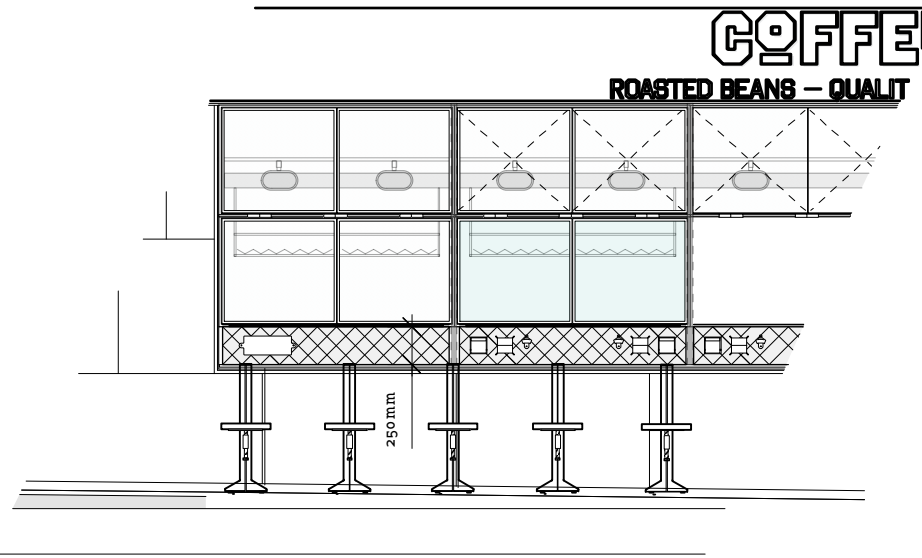

1 SECTION THU. COUNTER
SCALE: 1:50

1 SECTION THU. FRONT ELE
SCALE: 1:50

1 STOOL DETAIL
SCALE: 1:10

BORN DESIGN LTD.
2 Killowen Road
London E9 7AG
T - 020 3222 5381
E - mail@borndesign.com
w - borndesign.com

All materials copyrighted to
BORN DESIGN LTD.
Not to be reproduced or circulated
without prior consent.
Design intent drawing only.
Do not scale from this drawing.

© Coffee Dogs
Kings Cross

DRG STATUS			SECTION TITLE			SCALE		DATE	
REV	DATE	DESCRIPTION	PLAN AND GA's			1:50 AND 1:10 @ A3		20:06:13	
			DRAWING TITLE			SECTION N°	DRAWING N°	REV.	
			REMOVABLE STOOL				015	/	
			DRAWN BY	LR	CHECKED BY	XXX			