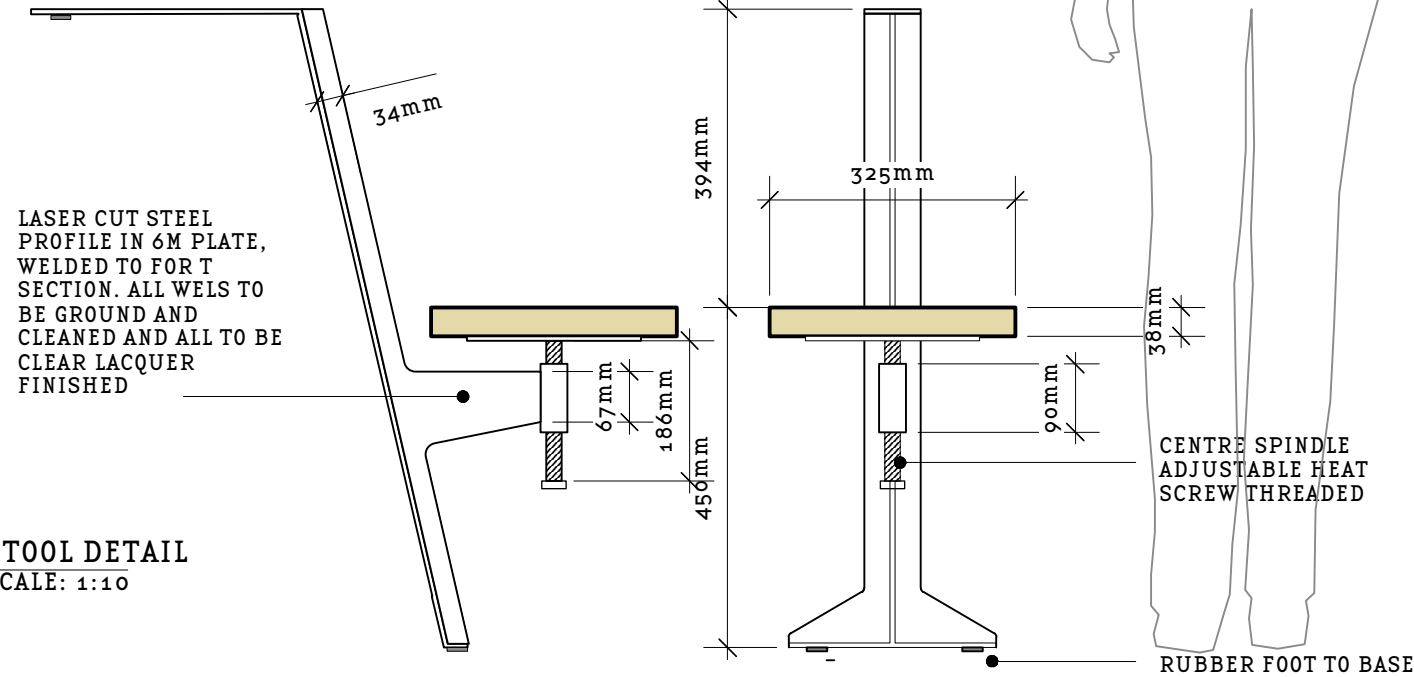

1 SECTION THU. COUNTER
SCALE: 1:50

1 SECTION THU. FRONT ELE
SCALE: 1:50

1 STOOL DETAIL
SCALE: 1:10

BORN DESIGN LTD.
2 Killowen Road
London E9 7AG
T - 020 3222 5381
E - mail@borndesign.com
w - borndesign.com

All materials copyrighted to
BORN DESIGN LTD.
Not to be reproduced or circulated
without prior consent.
Design intent drawing only.
Do not scale from this drawing.

© Coffee Dogs
Kings Cross

DRG STATUS			SECTION TITLE			SCALE		DATE	
REV	DATE	DESCRIPTION	PLAN AND GA's			1:50 AND 1:10 @ A3		20:06:13	
			DRAWING TITLE			SECTION N°	DRAWING N°	REV.	
			REMOVABLE STOOL				015	/	
			DRAWN BY	LR	CHECKED BY	XXX			