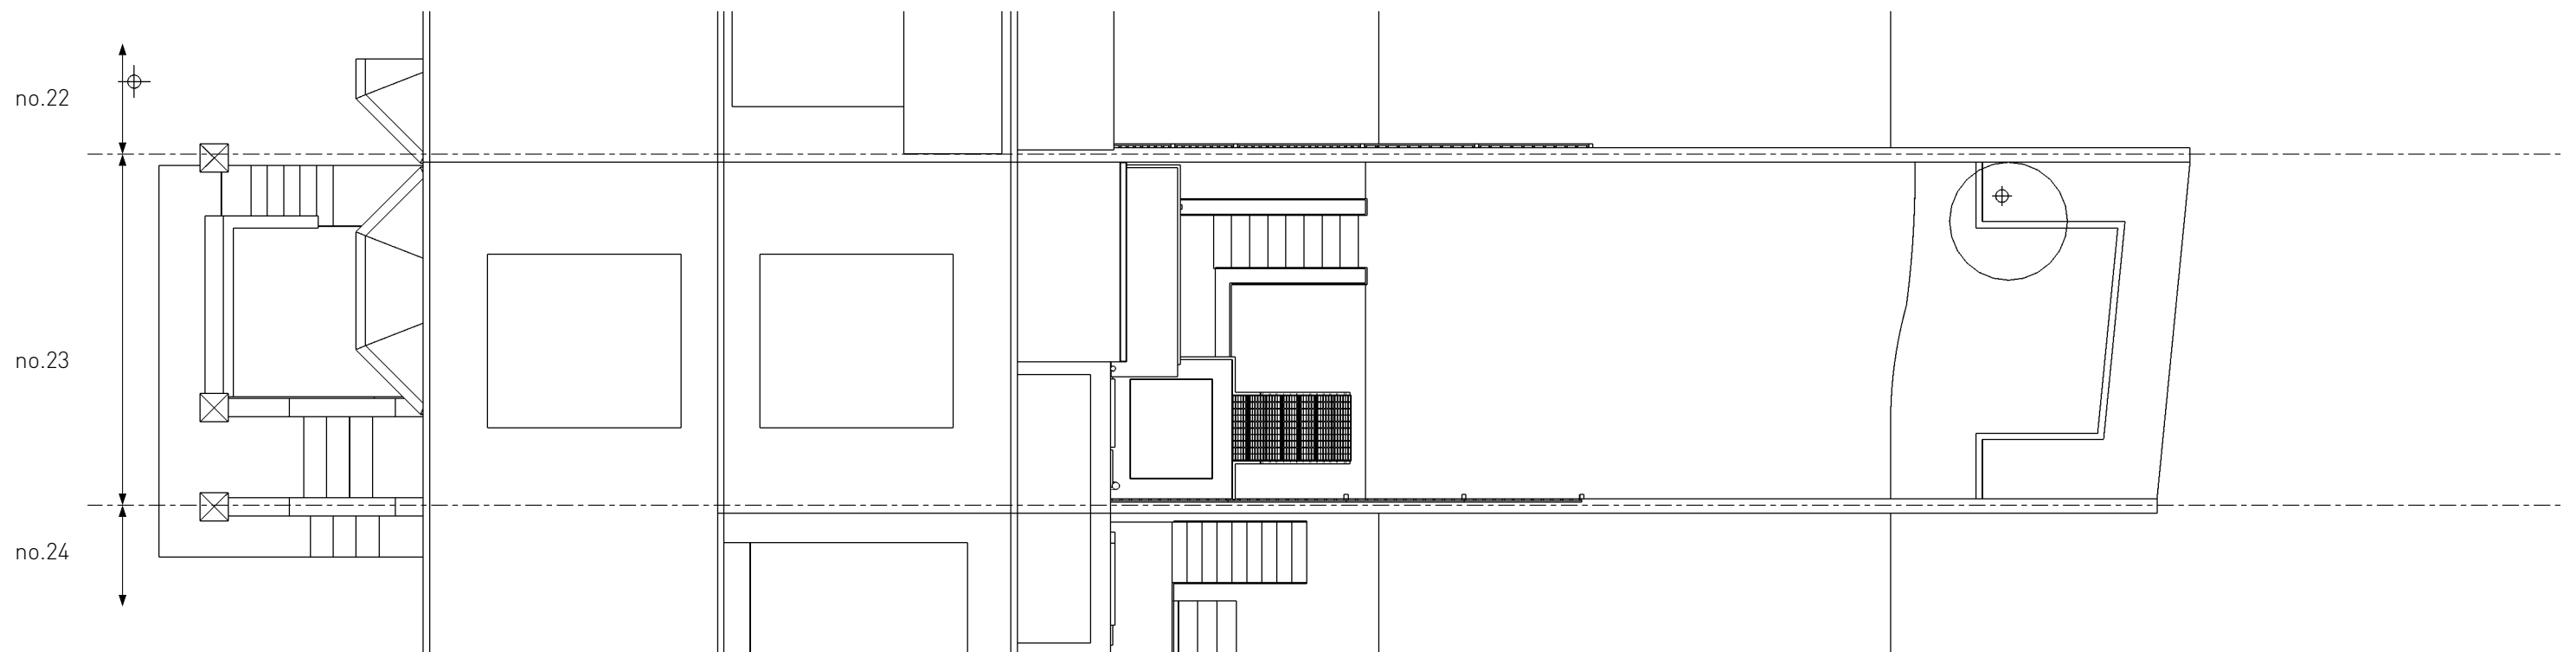

246_G_019

Siteplan
Existing

Scale: 1:100 @ A3

24 June 2013
Revision: B

23 Gayton Road
London
NW3 1TY

PLANNING

The information on this drawing is copyright of Barnaby Gunning Architects.
Do not scale from this drawing.
Dimensions are to be verified on site prior to construction.

Notes

2 4 6m

Barnaby Gunning Architects

63 Loudoun Road, London NW8 0DQ, UK
via Bellezza 7, 20136 Milano, Italy
+[44] 20 73 72 24 24
www.barnabygunning.com