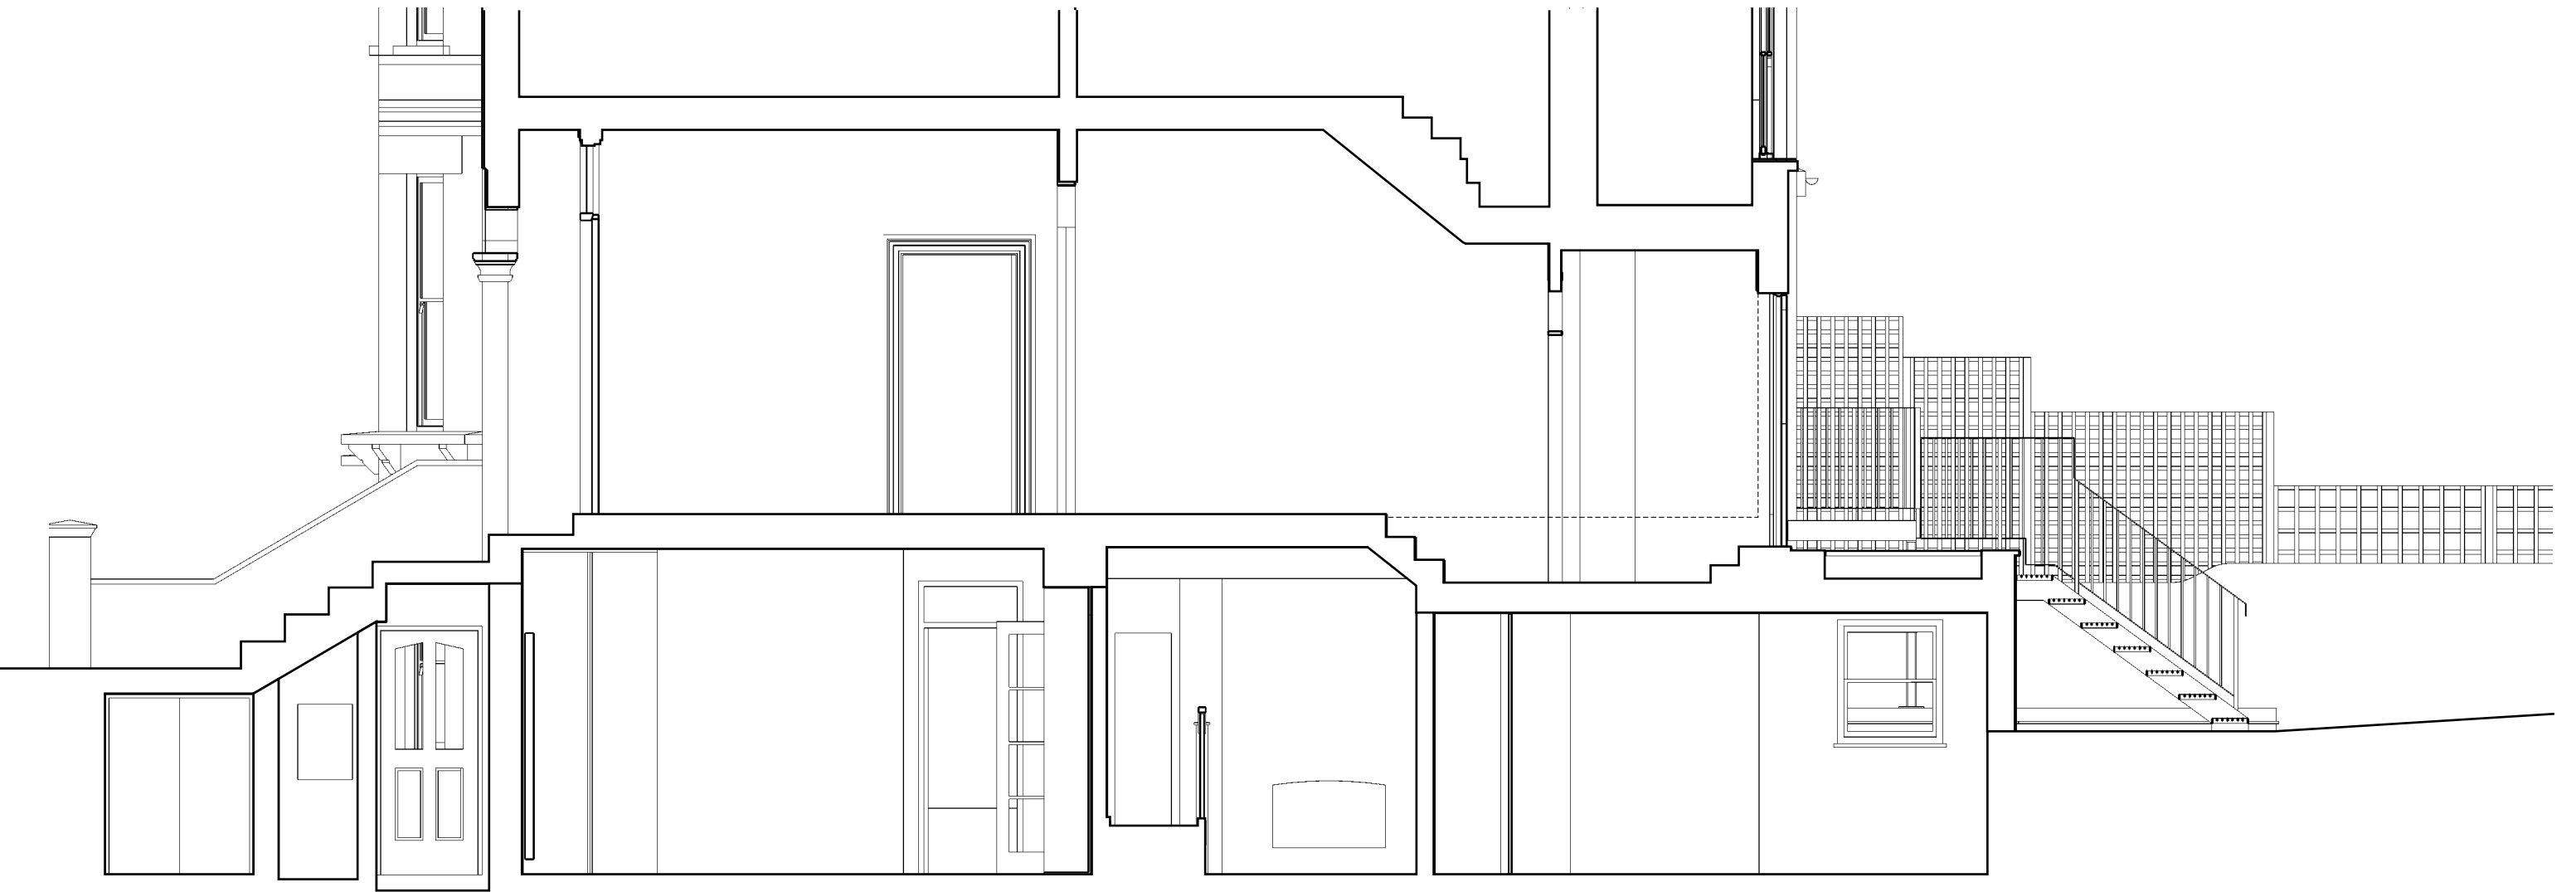

247_G_016

Section BB
Existing

Scale: 1:50 @ A3

24 JUNE 2013
Revision: B

23 Gayton Road
London
NW3 1TY

PRELIMINARY

Notes

The information on this drawing is copyright of Barnaby Gunning Architects.
Do not scale from this drawing.
Dimensions are to be verified on site prior to construction.