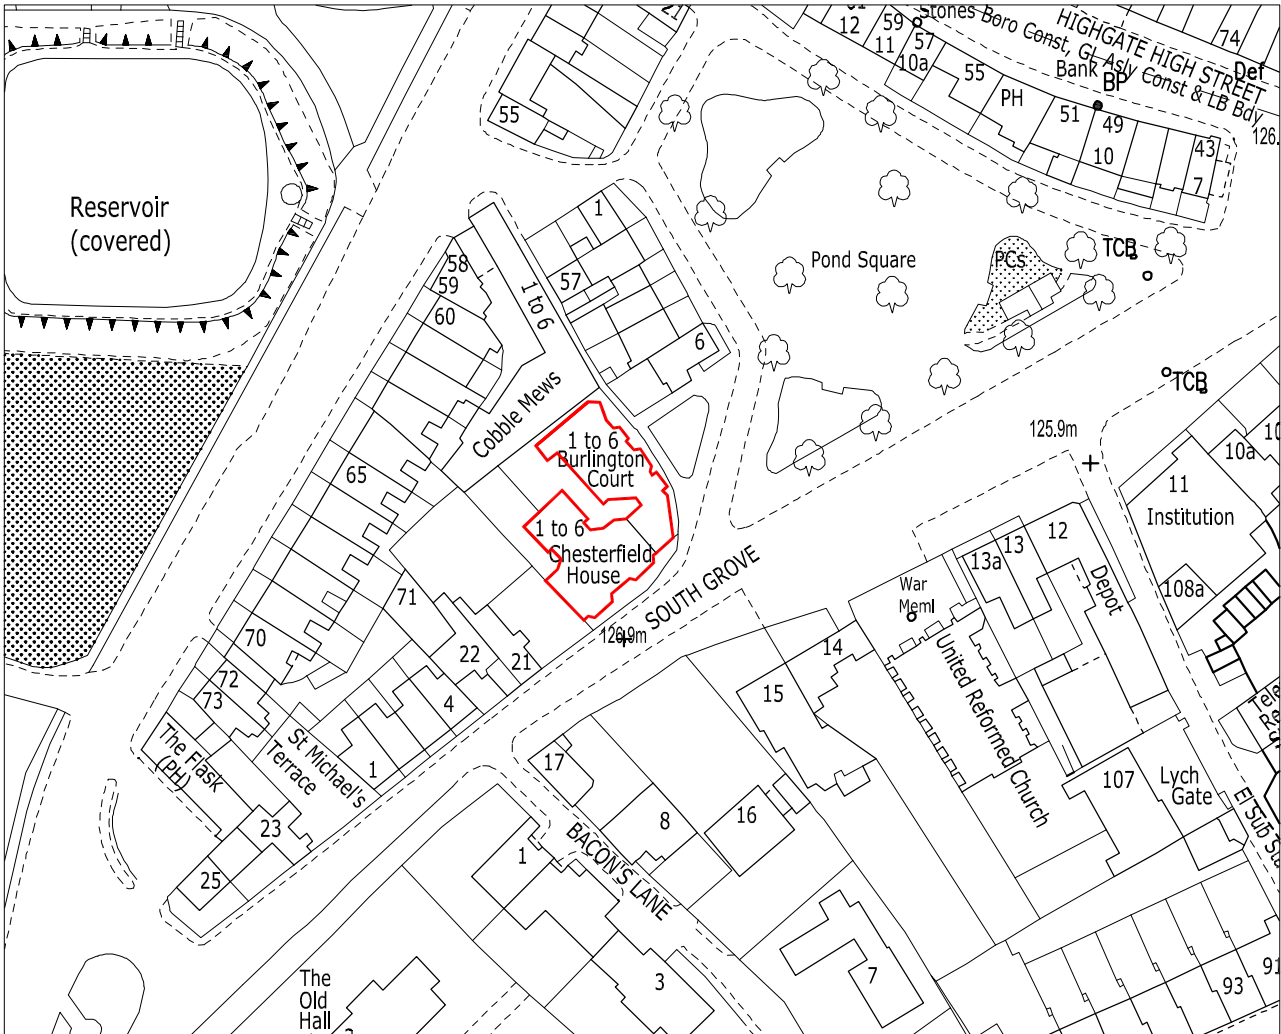

MDC

66 Bickenhall Mansions
Bickenhall Street
London W1U 6BX

t +44(0)207 486 6675

e info@mdclondon.com

w www.mdclondon.com

7702 2 BURLINGTON COURT, HIGHGATE, LONDON, N6 6BD

SITE LOCATION PLAN

Scale 1:1250