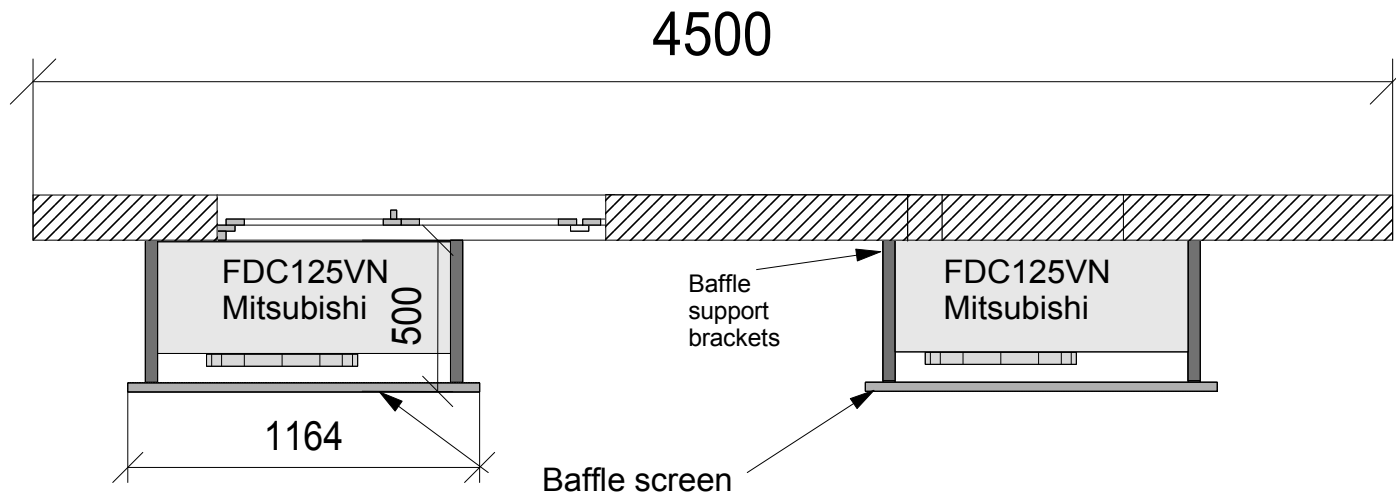

Proposed A/C Baffles - top view

Scale : 1 / 25

51 Fairfax Road london NW6 4EL - REF 72001

-

09/07/2013

-

-

51DA9F2B_0752_01.scn