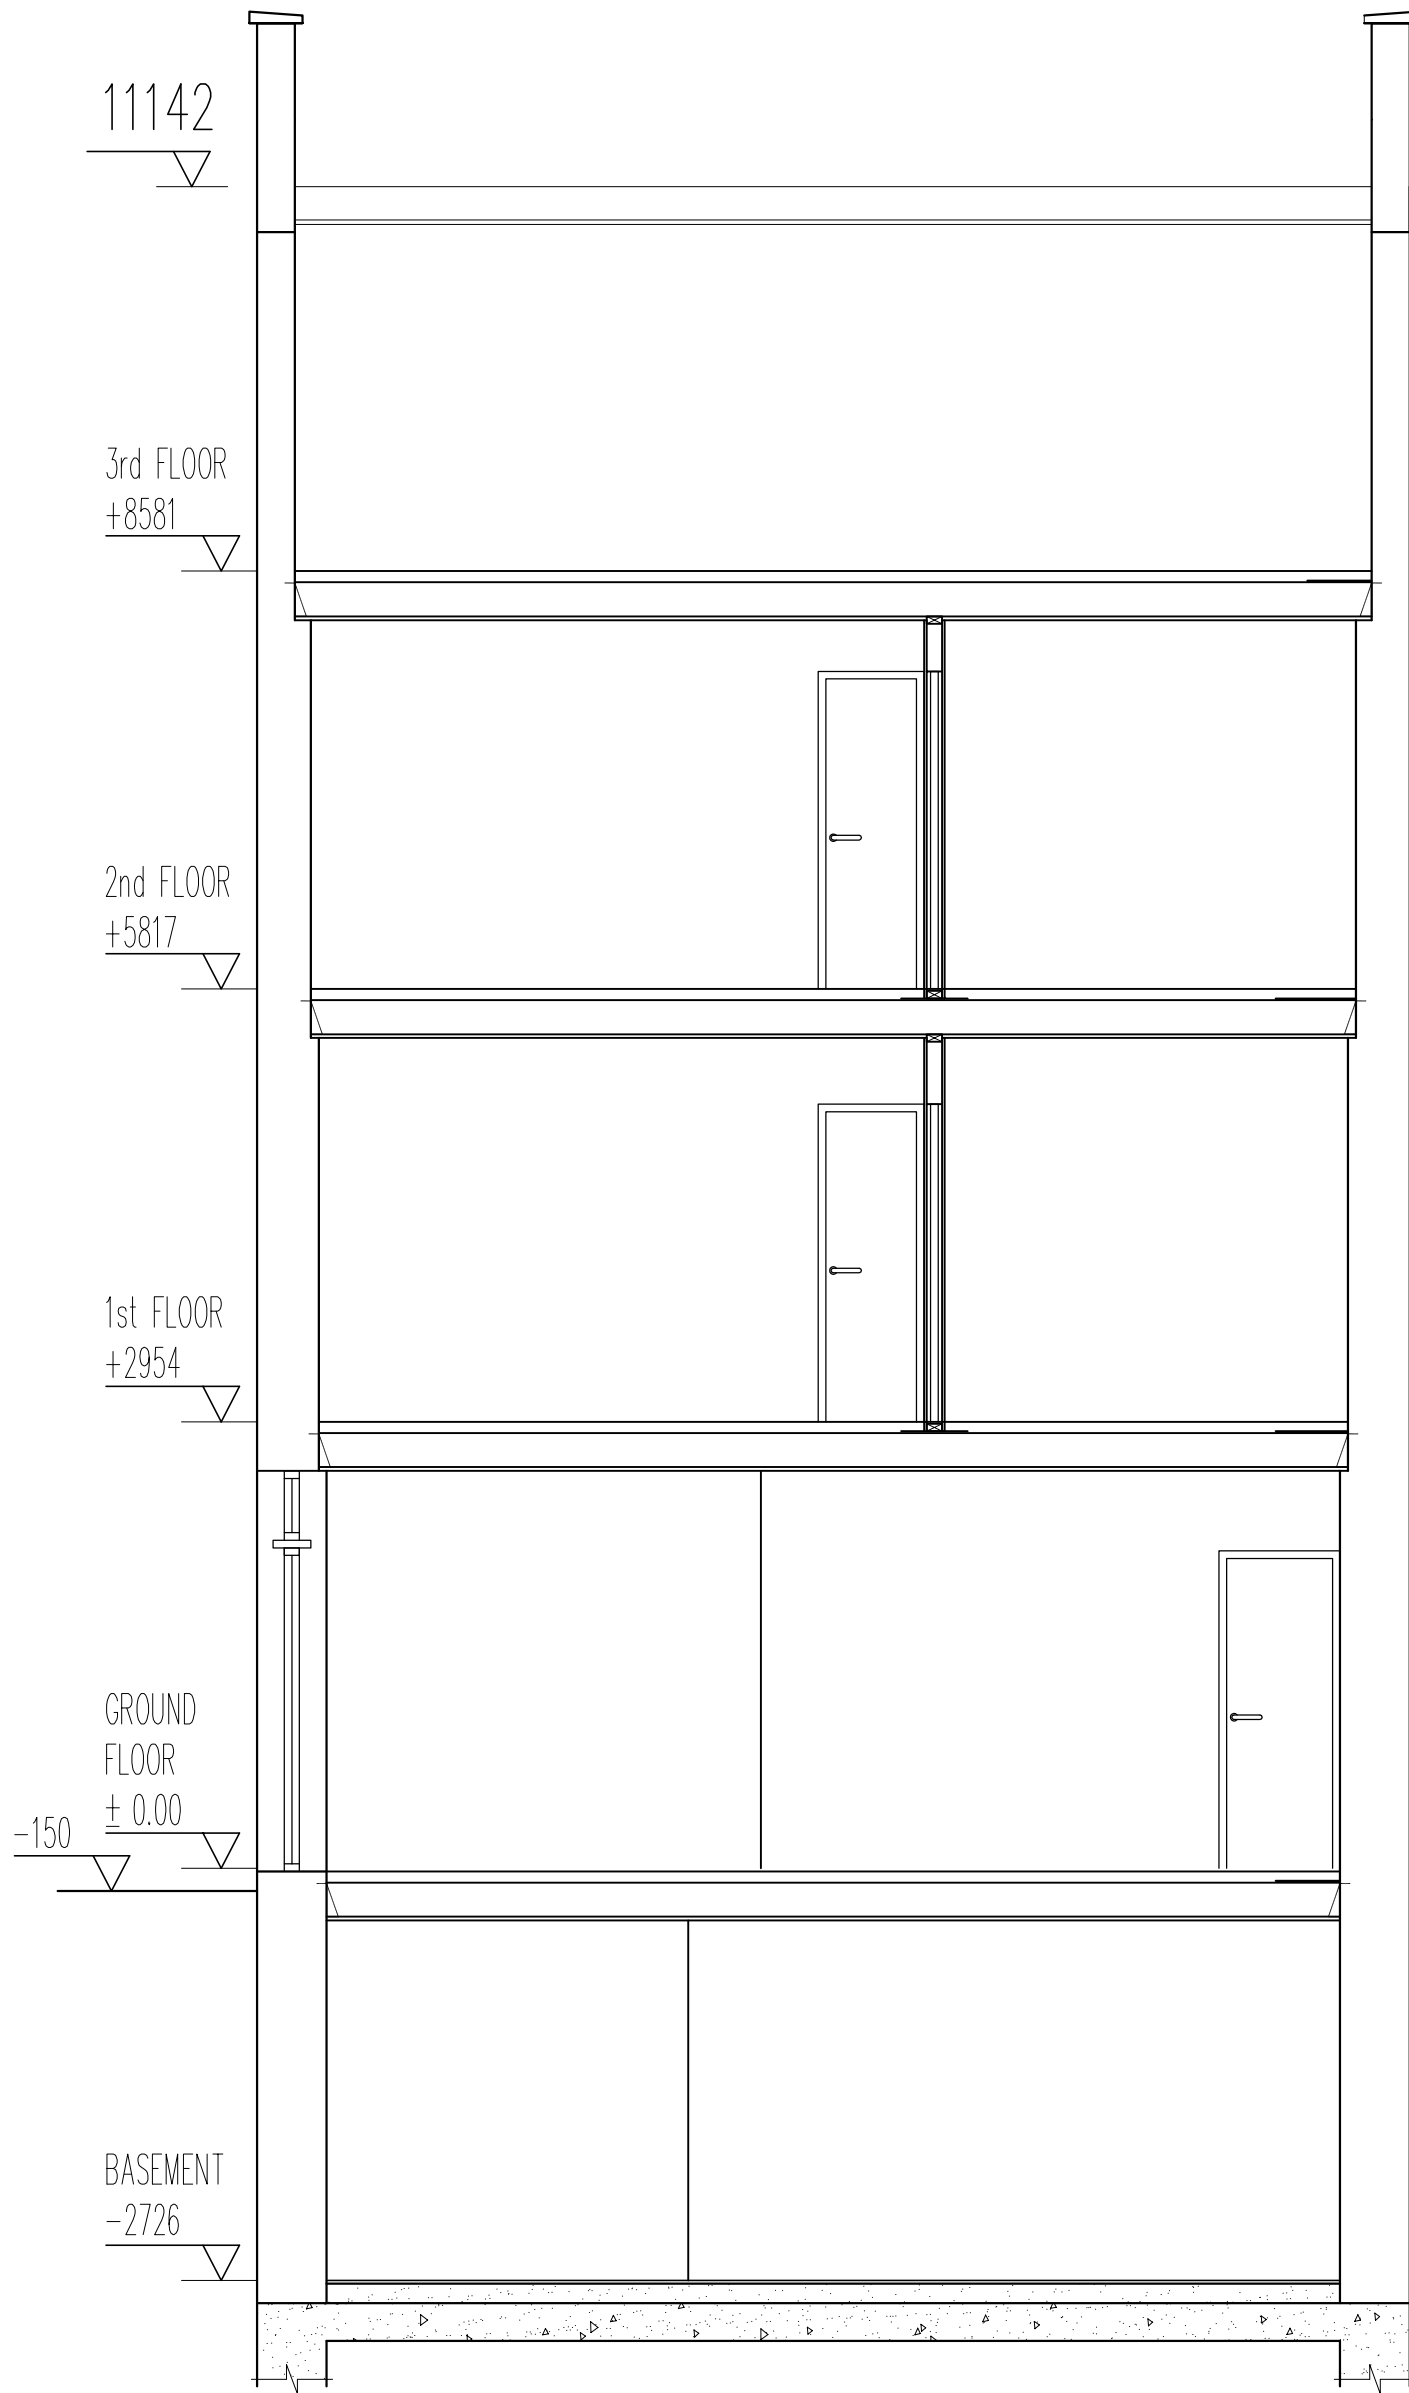

A. Parapet modified

Section BB as Existing

JV ARCHITECTS

Garden Studios, 11-15 Betterton Street
Covent Garden, London WC2H 9BP
Tel: 020 7470 8873
020 8340 5665
Tel/fax: 020 8340 5661

Client:

FASTLANE PRODUCTIONS LTD

Site:

27 Tottenham Street London W1T 4RW

Drawing Title:

Section BB as Existing

Drg. No.
12/313/10

Rev.
A

Scale: 1:50

Date: July 2012

Drawn by:
PJK