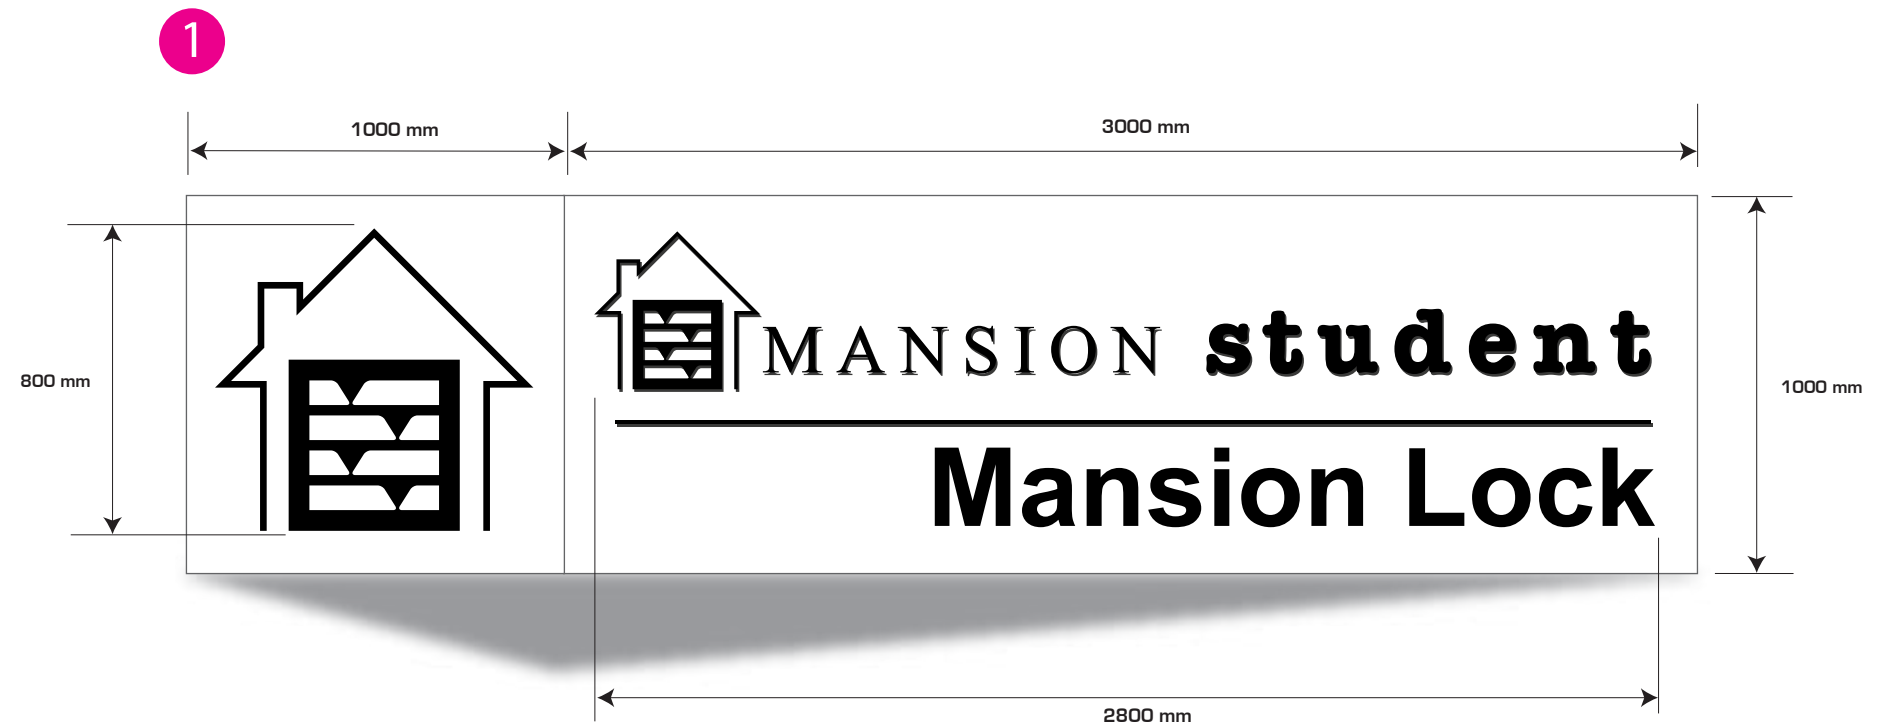

Revision Date:

Client:
Mansion Group

Address:
Mansion Lock
London

Designer:
GH

Project Manager:
PE

Date Completed:
08/07/13

Revision:

Revision Date: