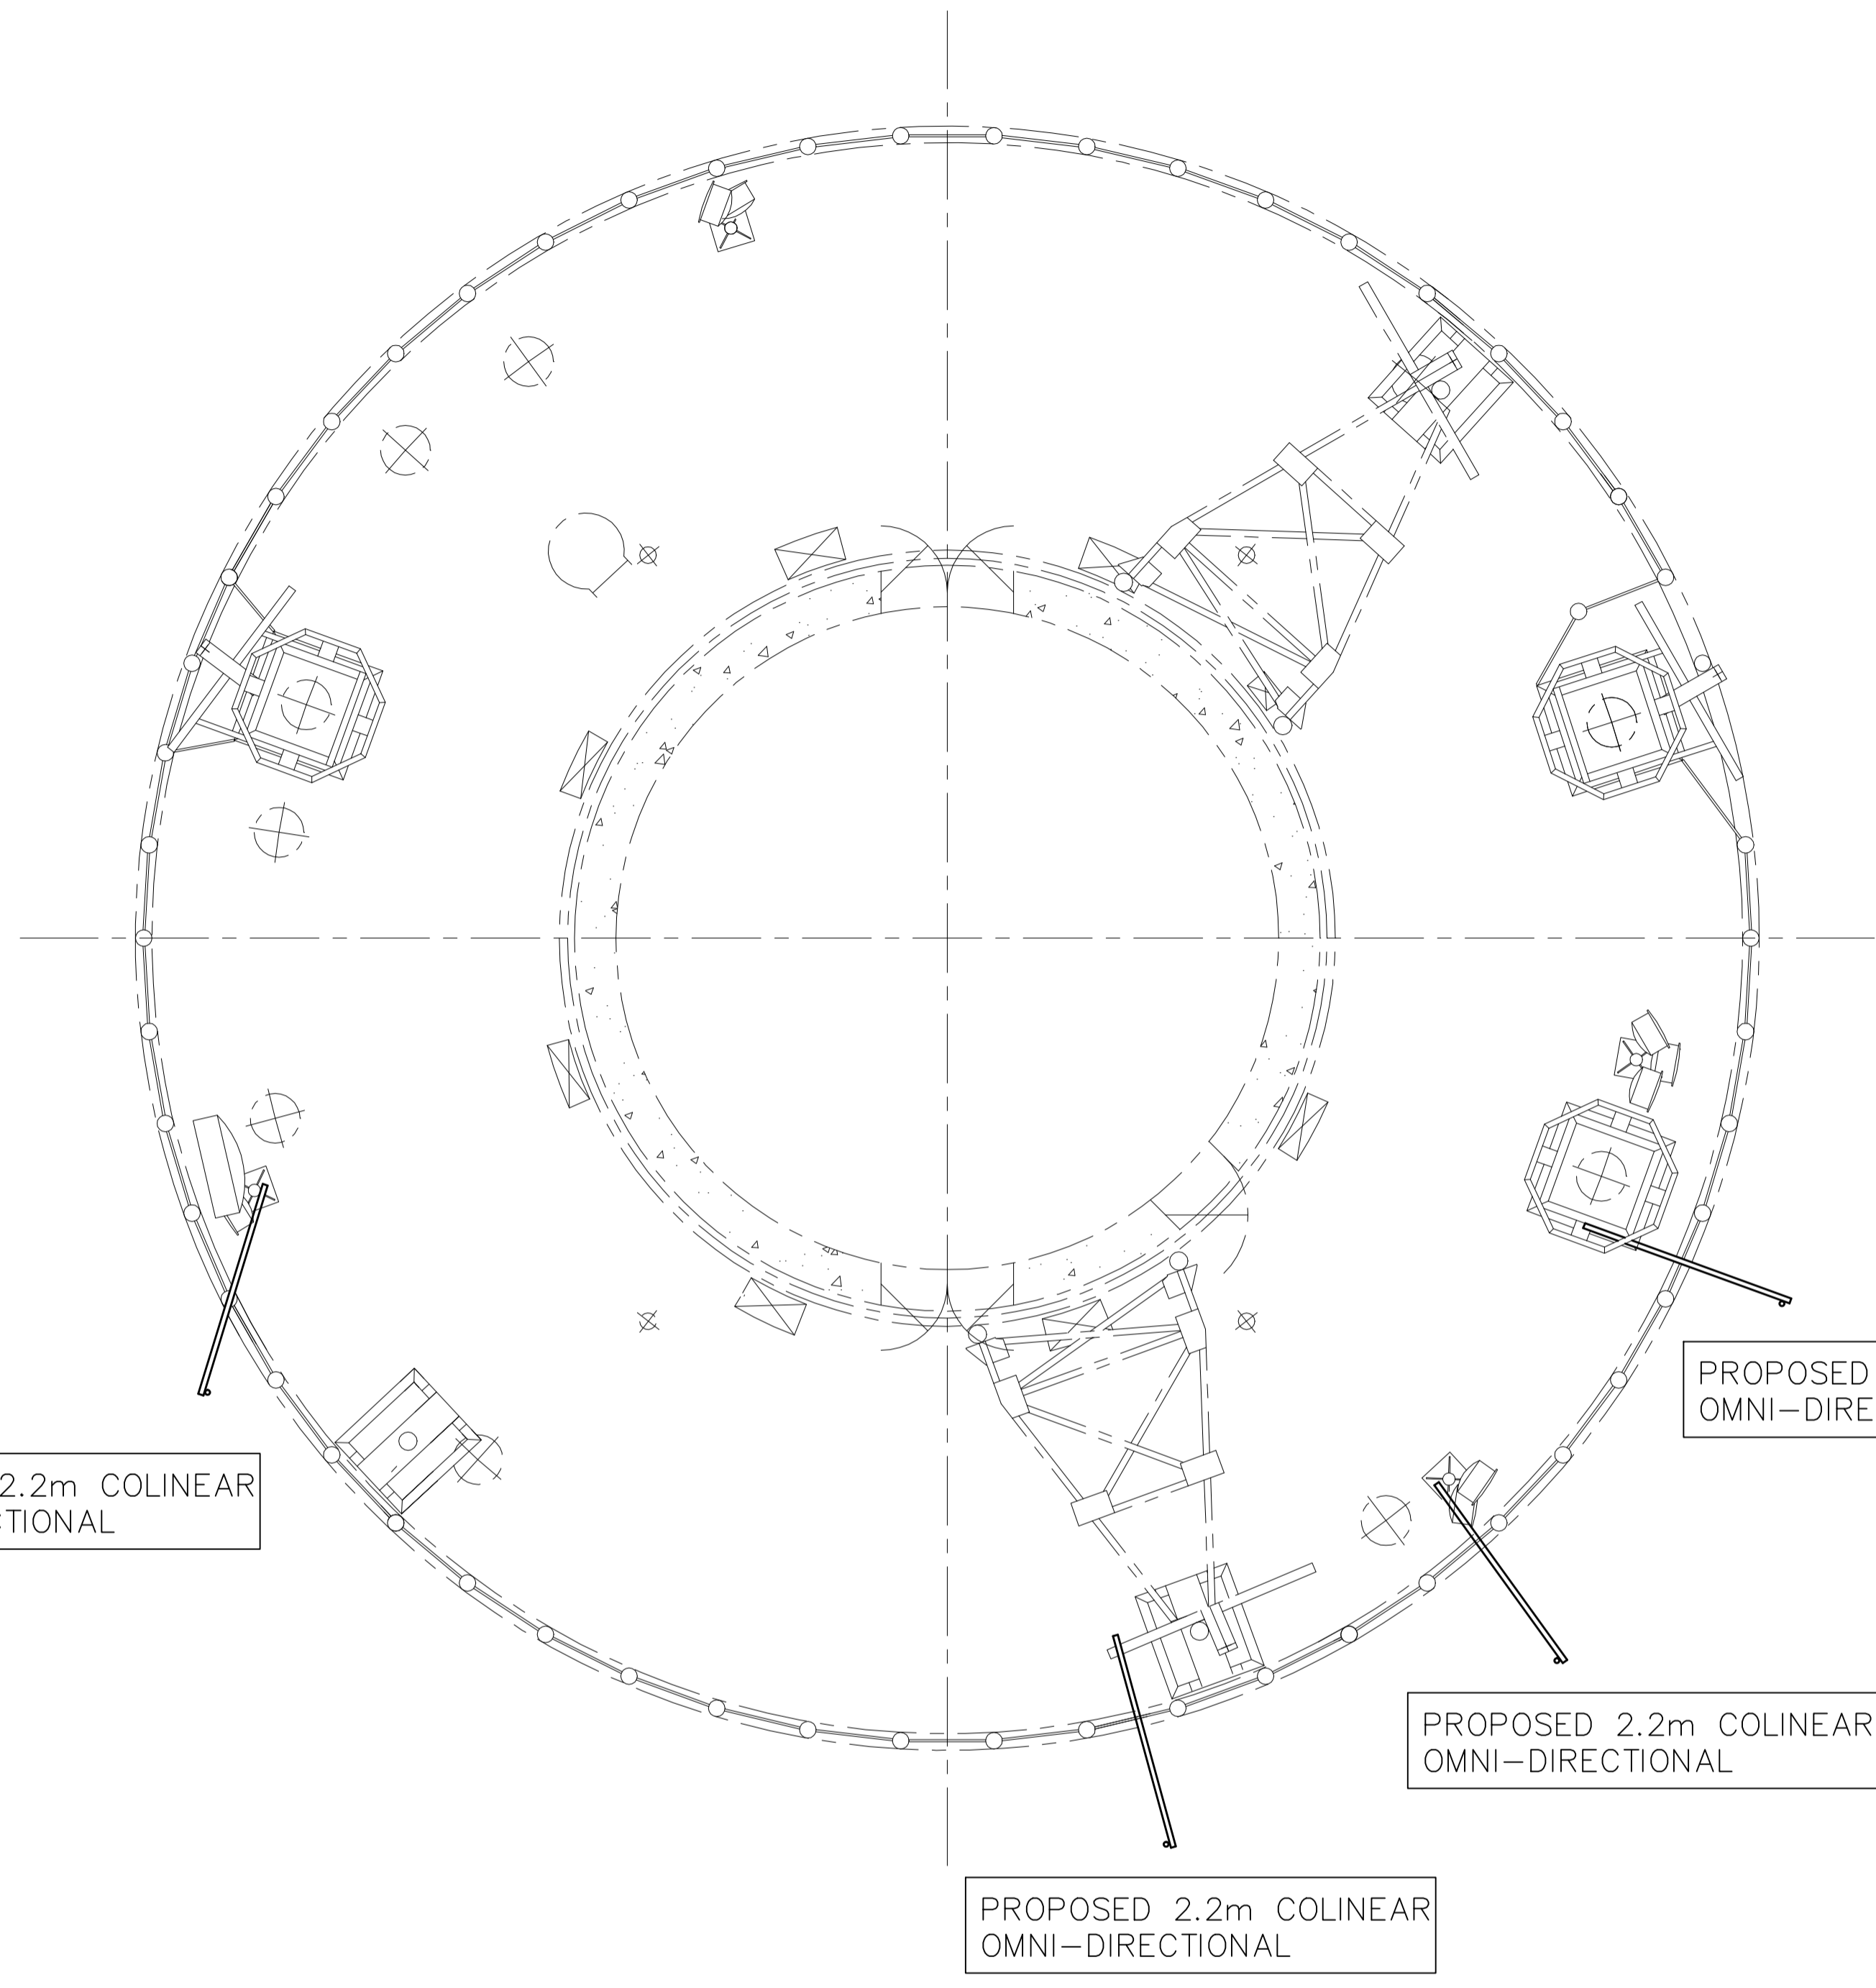

PLAN VIEW ON 133.960m LEVEL: - SCALE 1:50
SHOWING EXISTING LAYOUT

PLAN VIEW ON 133.960m LEVEL: - SCALE 1:50
SHOWING PROPOSED LAYOUT

DIMENSIONS IN mm UNLESS OTHERWISE STATED

© British Telecommunications plc 2013

DO NOT SCALE

ORIGINAL SCALE 1:50

A1 A2	DRN S.A.D CKD	ANY MODIFICATION TO THE DRAWING OR THE USE OF ALTERNATIVE ITEMS TO THOSE SPECIFIED MUST BE AGREED WITH THE DESIGNER.	MATERIAL	A	LONDON TELECOM TOWER PROPOSAL FOR 4X 0.6M DISHES AND 5X COLINEAR ANTENNAS TEMPORARY INSTALLATION AT 128M LEVEL AND 134M LEVEL	REFERENCES
	CERTIFICATION DESIGNER		FINISH			S/A 2013/0321-26, 54-56
DATE 08/07/13	CLIENT A.MILLER			AMENDMENT	ISSUE BT TSO	4X 0.6 DISHES 5X COLINEAR
					TSC3AE	WL 4004426 SHT 03 OF 04