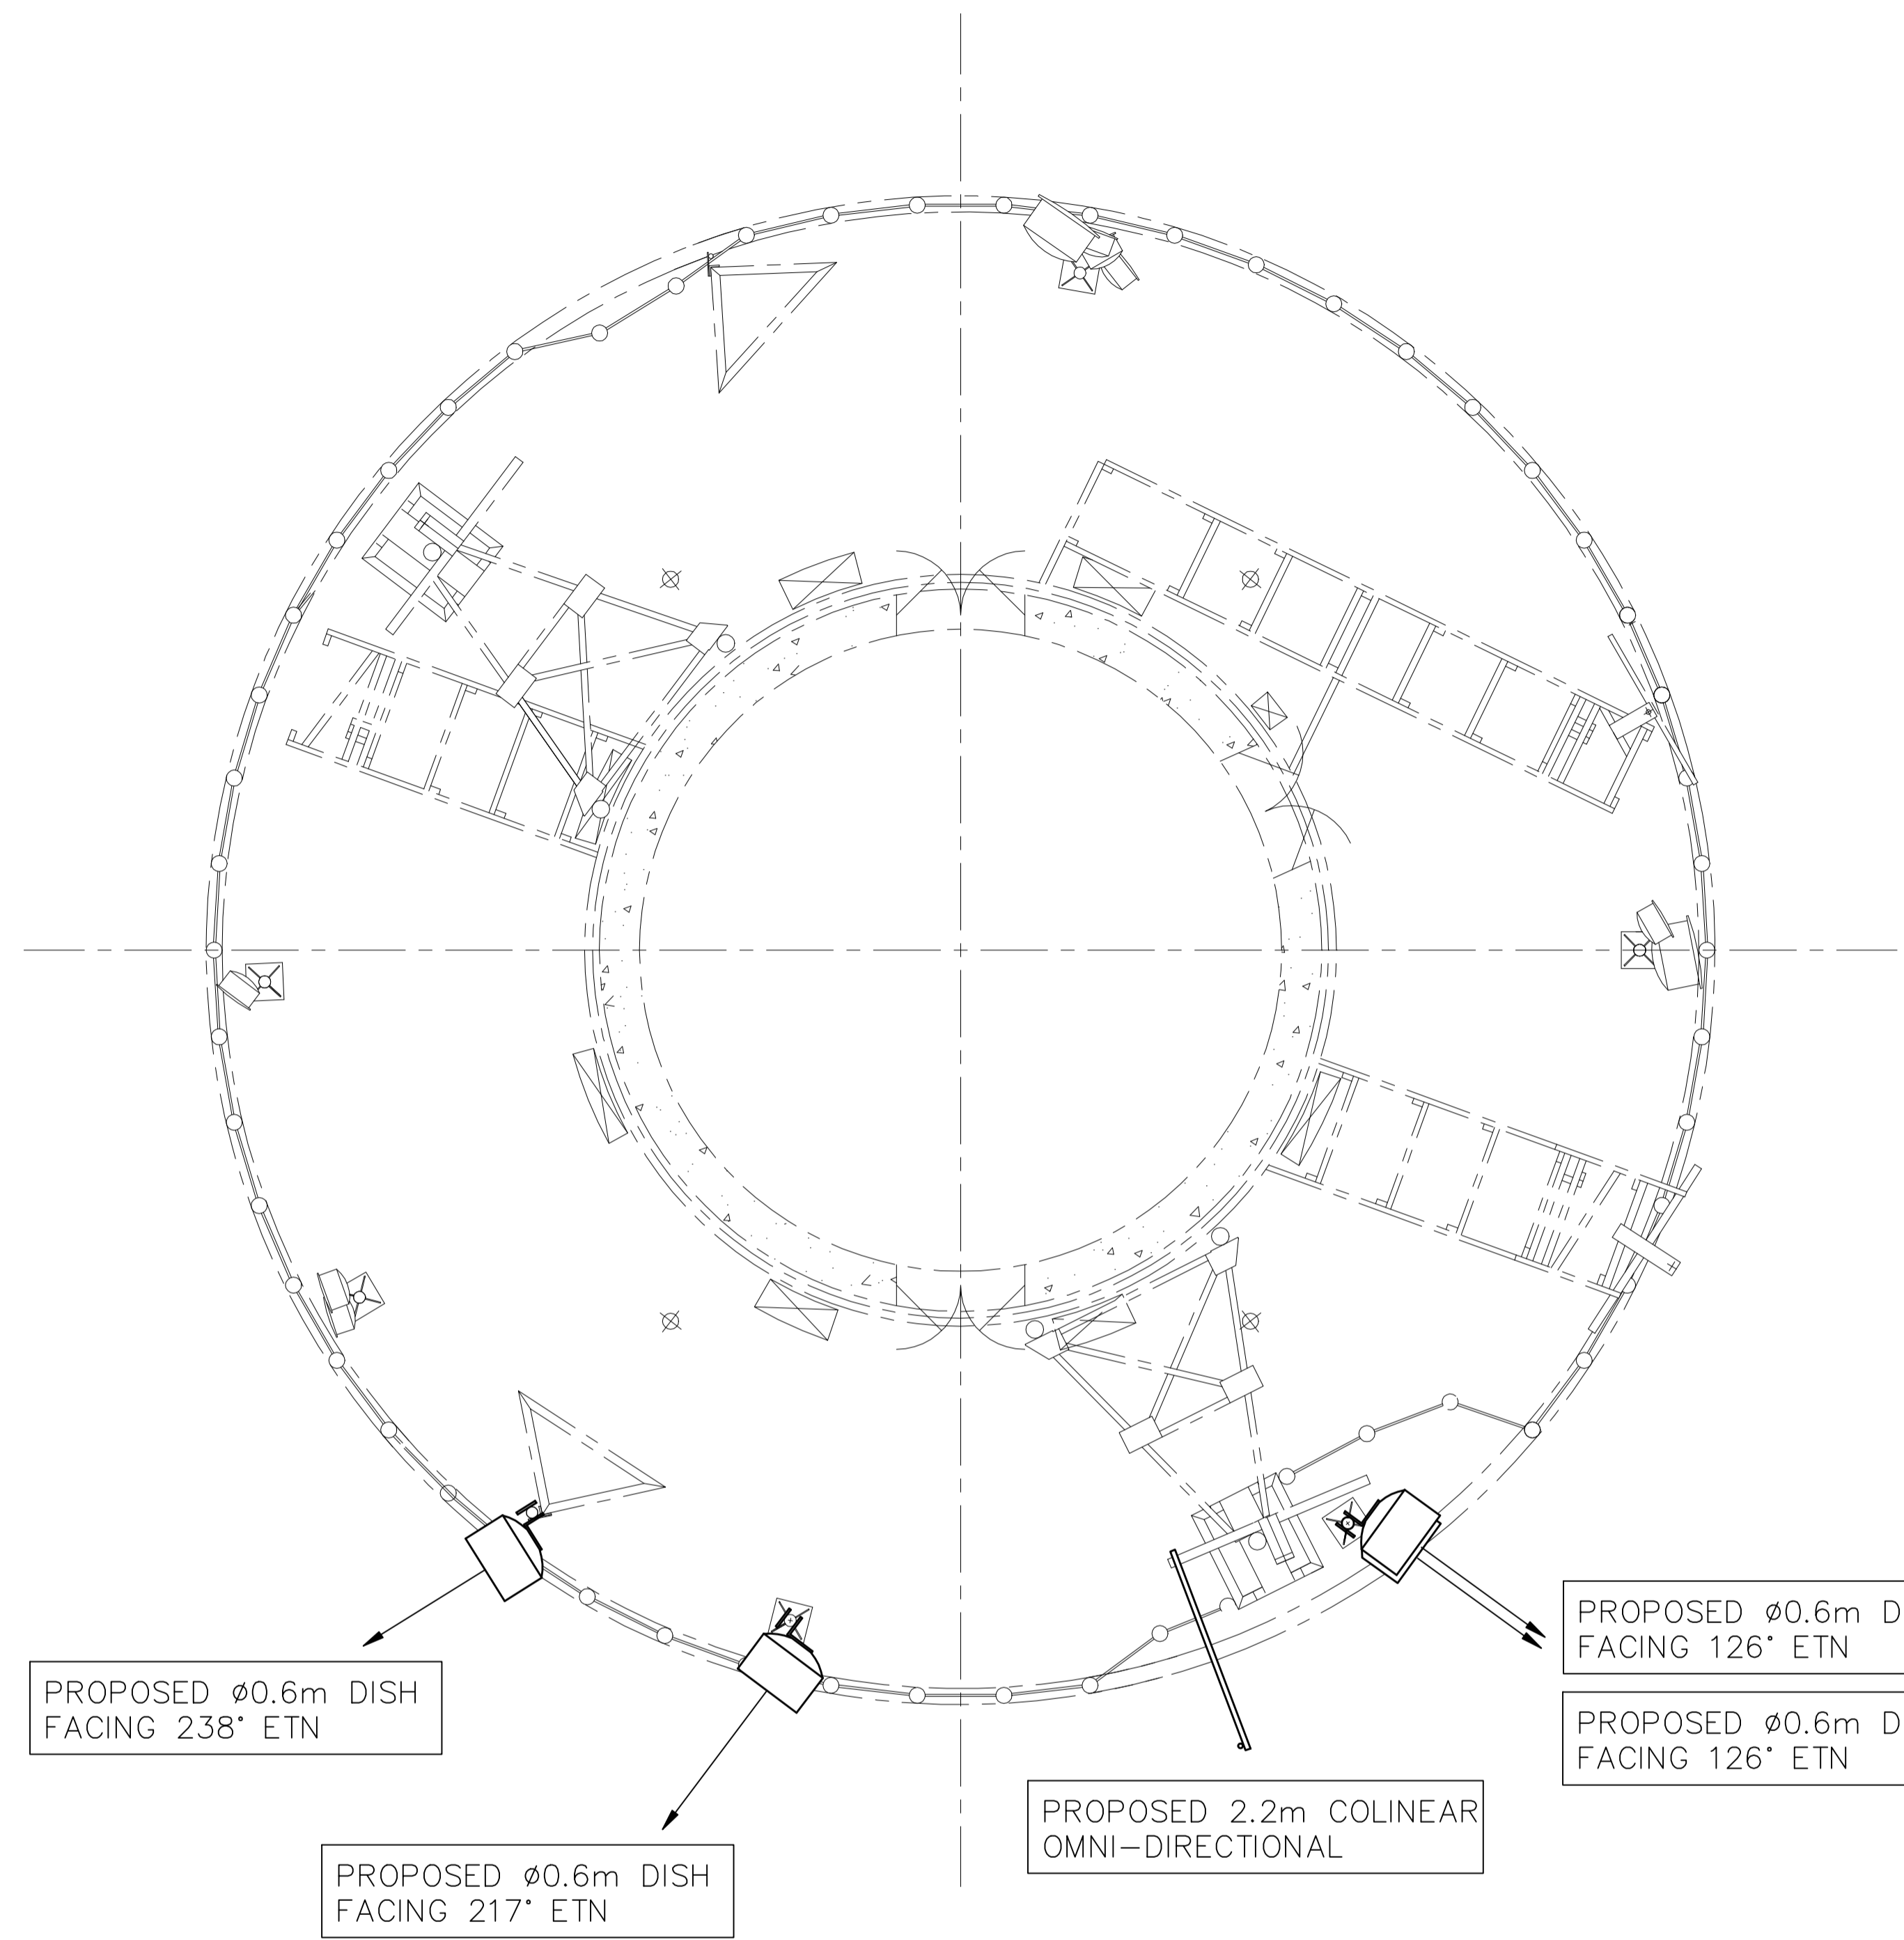

PLAN VIEW ON 128.321m LEVEL: - SCALE 1:50  
SHOWING EXISTING LAYOUT

PLAN VIEW ON 128.321m LEVEL: - SCALE 1:50  
SHOWING PROPOSED LAYOUT

DIMENSIONS IN mm UNLESS OTHERWISE STATED

© British Telecommunications plc 2013

DO NOT SCALE

ORIGINAL SCALE 1:50

A1 A2	DRN S.A.D CKD	ANY MODIFICATION TO THE DRAWING OR THE USE OF ALTERNATIVE ITEMS TO THOSE SPECIFIED MUST BE AGREED WITH THE DESIGNER.	MATERIAL	A	LONDON TELECOM TOWER PROPOSAL FOR 4X 0.6M DISHES AND 5X COLINEAR ANTENNAS TEMPORARY INSTALLATION AT 128M LEVEL AND 134M LEVEL	REFERENCES
	CERTIFICATION DESIGNER		FINISH			S/A 2013/0321-26, 54-56
DATE 08/07/13	CLIENT A.MILLER			ISSUE BT TSO	TSC3AE	4X 0.6 DISHES 5X COLINEAR
				AMENDMENT	WL 4004426	SHT 02 OF 04