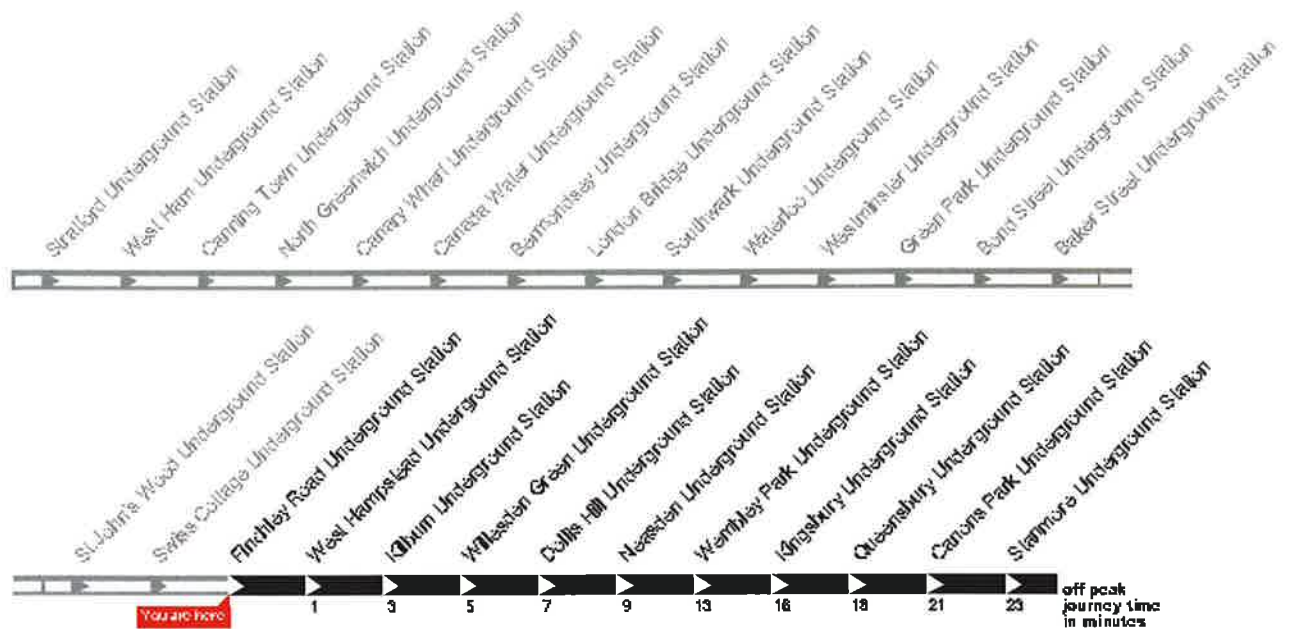

© TfL 2013. All rights reserved.

© TfL 2013. All rights reserved.

© TfL 2013. All rights reserved.

19.02.2013 Finchley Road Underground Station

Jubilee Line

Services from this station towards Stanmore Underground Station