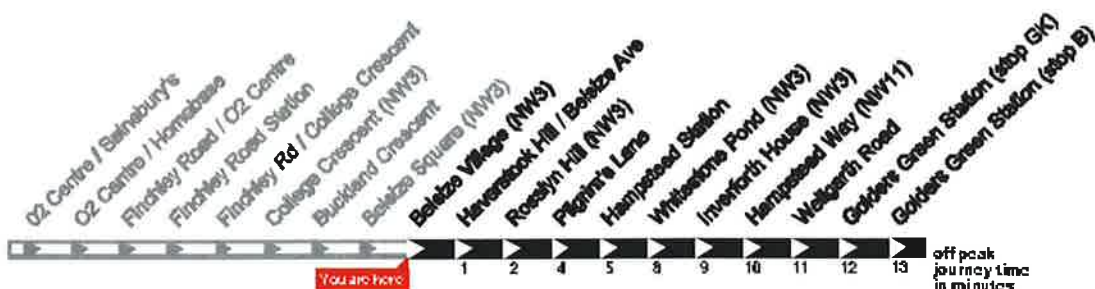

APPENDIX 3

London Buses

268

Daily

Buses towards Golders Green Station

Monday - Friday

First buses	6 to 7am	7am to 11pm	11pm to Midnight	Last buses
05 17	06 07	<i>about every</i>	23 09	00 07
05 47	06 27	10-14	23 22	00 22
	06 47	<i>minutes</i>	23 37	
			23 52	