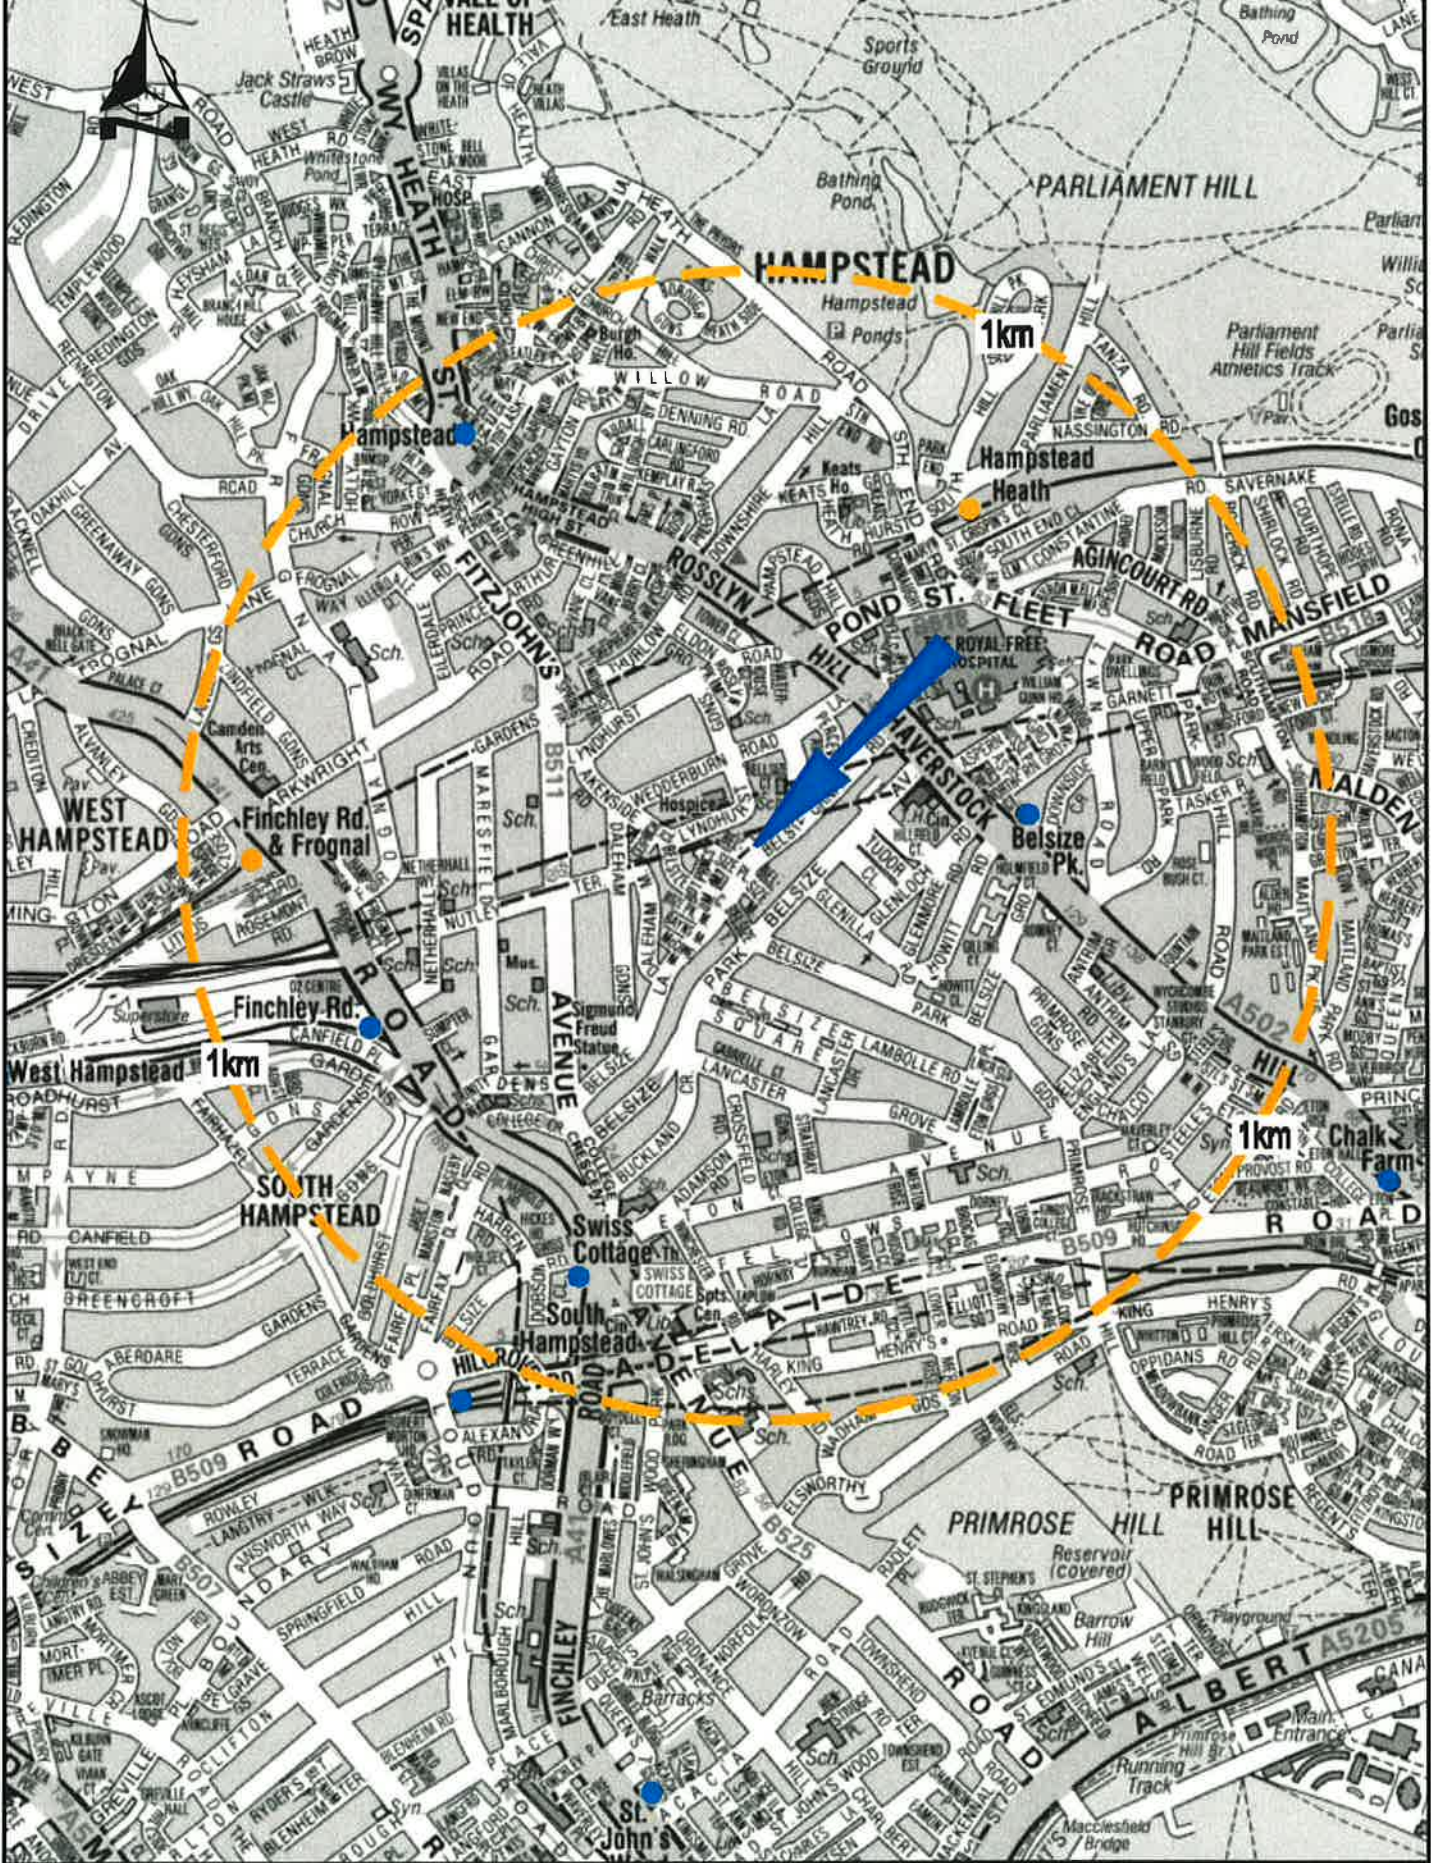

PROJECT	Belsize Garage
TITLE	Site location

Clover House
Western Lane
Odiham
Hampshire, RG29 1TU

Tel: 01256 703355
Fax: 01256 704934
Email: info@bellamyroberts.co.uk

DATE	19/02/13	DRAWN BY	GPW
SCALE	N.T.S. @ A4	CHEK BY	JJF
CLIENT			
DRAWING No	4312 / 301		REV No