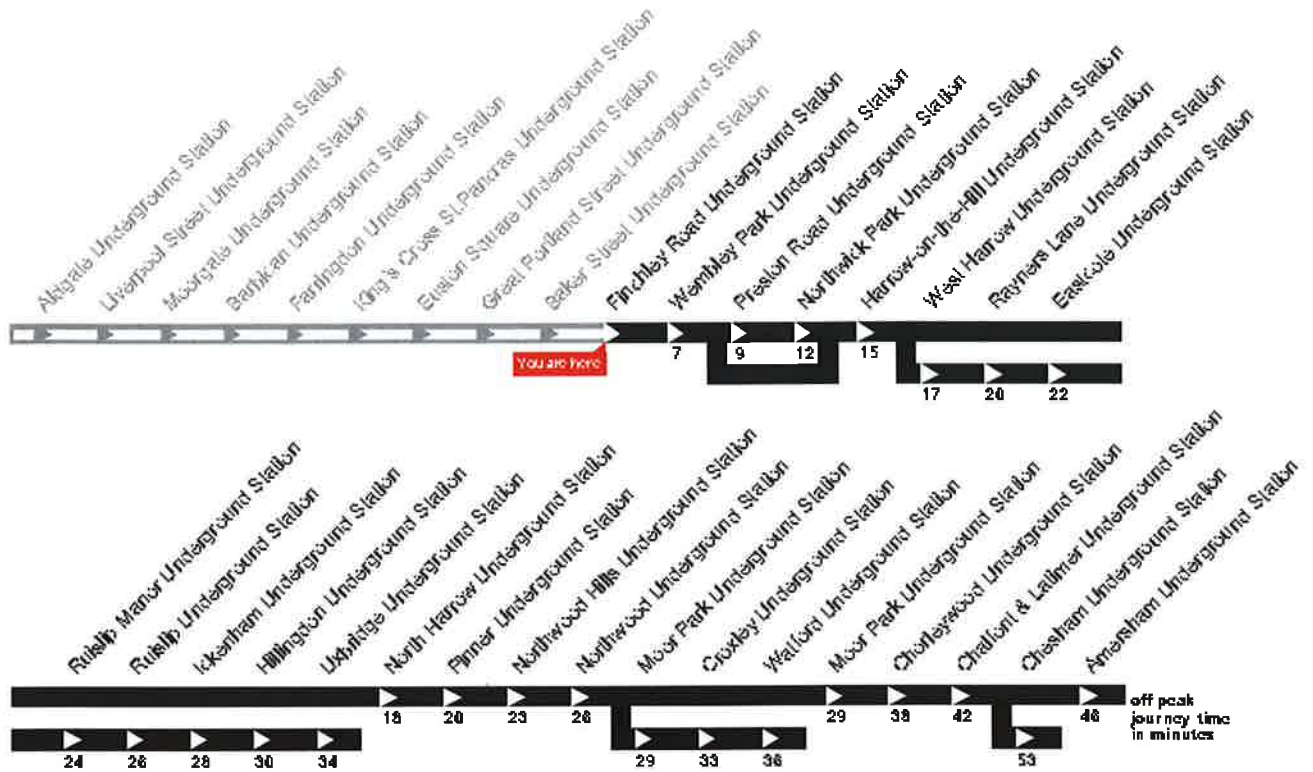

Metropolitan Line

Services from this station towards Amersham Underground Station

Sunday and other Public Holidays

First trains	8am to 11pm	11pm to Midnight	Last trains
0704_C	At these 02_C	2302_C	0003_B
0713_D	minutes 05	2305	0008_C
0720_F	past the 09_C	2309_C	0010_A
0728_D	hour 13_D	2313_D	0015_E
0735	17_C	2317_C	0020_A
0739_C	20_F	2320_F	0025_C
0743_D	24_C	2324_C	
0747_C	28_D	2328_D	
0750_F	32_C	2332_C	
0754_C	35	2335_A	
0758_D	39_C	2339_C	
	43_D	2343_D	
	47_C	2348	
	50_F	2350_A	
	54_C	2353_C	
	58_D	2358_D	

A = to Wembley Park Underground Station
B = to Harrow-on-the-Hill Underground Station

C = to Uxbridge Underground Station
D = to Watford Underground Station

E = to Moor Park Underground Station
F = to Chesham Underground Station

19.02.2013 Finchley Road Underground Station