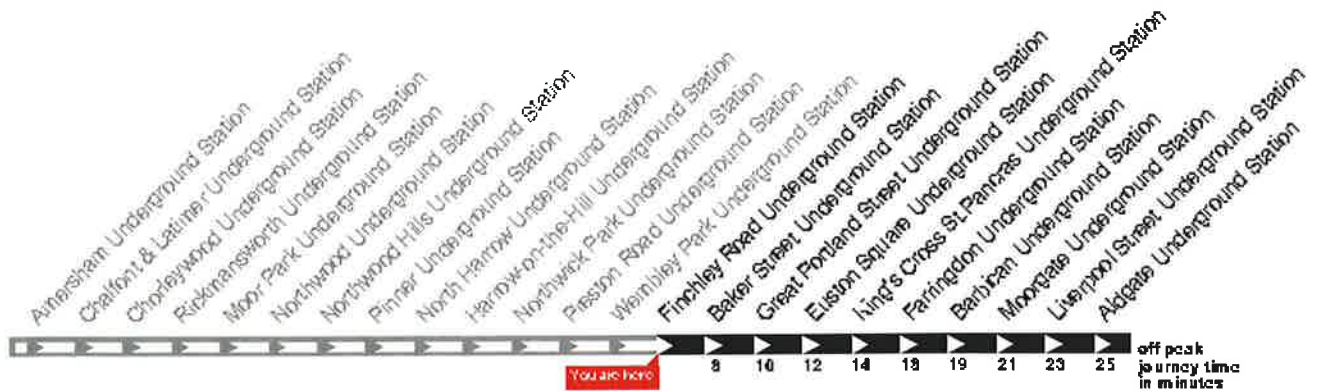

Consult Great Northern Guide

Metropolitan Line

Services from this station towards Aldgate Underground Station

Monday - Friday																	
First trains	6 to 7am	7 to 8am	8 to 9am	9 to 10am	10 to 11am	11am to Midday	Midday to 2pm	2 to 3pm	3 to 4pm	4 to 5pm	5 to 6pm	6 to 7pm	7 to 8pm	8 to 9pm	9 to 11pm	11pm to Midnight	Last trains
05:07 A	06:02 A	07:00	08:00	09:02 A	10:00	11:00	At these 00	14:00	15:00	16:01	17:01 A	18:01 A	19:02 A	20:00	At these 00	23:00	00:03 A
05:17 A	06:04	07:03	08:03 A	09:04	10:04	11:04	minutes 04	14:04	15:04	16:04 A	17:00	18:00	19:03	20:04	minutes 04	23:04	00:15 A
05:27 A	06:07 A	07:06 A	08:06	09:07 A	10:07 A	11:09 A	past the 07 A	14:09 A	15:07 A	16:03	17:07	18:03	19:03	20:03 A	past the 07 A	23:07 A	00:24 A
05:37 A	06:09	07:09 A	08:09	09:10	10:11 A	11:12 A	hour 11 A	14:12 A	15:11 A	16:09	17:09 A	18:09 A	19:11 A	20:12 A	hour 11 A	23:11 A	00:34 A
05:43	06:12 A	07:12	08:11 A	09:12	10:13	11:15	15	14:15	15:15	16:12 A	17:12	18:13	19:15	20:16	hour 15	23:14	00:38 A
05:50 A	06:14 A	07:14	08:14	09:15 A	10:19	11:19	19	14:19	15:19	16:15	17:15	18:16	19:13 A	20:20 A	hour 19	23:19	
05:54	06:13 A	07:17	08:16	09:13	10:22 A	11:22 A	22 A	14:22 A	15:22 A	16:17	17:17 A	18:19 A	19:22 A	20:24	hour 22 A	23:22 A	
05:57 A	06:22	07:20 A	08:19 A	09:20	10:23 A	11:23 A	26 A	14:23 A	15:23 A	16:19	17:19	18:22	19:24	20:27 A	hour 26 A	23:23 A	
05:59	06:23 A	07:22	08:22	09:23 A	10:30	11:30	30	14:30	15:30	16:22 A	17:22	18:25	19:23	20:30	hour 30	23:30	
	06:30	07:25 A	08:24 A	09:23	10:34	11:34	34	14:34	15:34	16:24	17:25 A	18:23	19:32 A	20:34	hour 34	23:34	
	06:34	07:23	08:27	09:23 A	10:37 A	11:39 A	37 A	14:37 A	15:33 A	16:27 A	17:23	18:31 A	19:35	20:37 A	hour 37 A	23:39 A	
	06:37 A	07:30 A	08:30 A	09:31	10:41 A	11:42 A	42 A	14:41 A	15:42 A	16:29	17:30	18:33	19:39 A	20:41 A	hour 41 A	23:44 A	
	06:41 A	07:30	08:32	09:34 A	10:45	11:45	45	14:45	15:45	16:31	17:30	18:33	19:43	20:45	hour 45	23:50 A	
	06:45	07:33	08:35 A	09:33	10:49	11:49	49	14:49	15:49	16:34	17:33 A	18:33 A	19:43 A	20:49	hour 49	23:54 A	
	06:49	07:39 A	08:33	09:39 A	10:52 A	11:52 A	52 A	14:52 A	15:53 A	16:38 A	17:33	18:41	19:50	20:52 A	hour 52 A	23:59 A	
	06:52 A	07:42	08:40	09:41	10:53 A	11:53 A	56 A	14:53 A	15:57 A	16:39	17:41	18:44	19:54 A	20:53 A	hour 56 A		
	06:53 A	07:44	08:43 A	09:44 A					15:59	16:42 A	17:43 A	18:43 A	19:57 A				
		07:47 A	08:43	09:47						16:44	17:45 A	18:49					
		07:50	08:43	09:50						16:43	17:43	18:52 A					
		07:52 A	08:51 A	09:53 A						16:51	17:51	18:55					
		07:55	08:54	09:57 A						16:53 A	17:54	18:59					
		07:53 A	08:53 A							16:59	17:53 A						