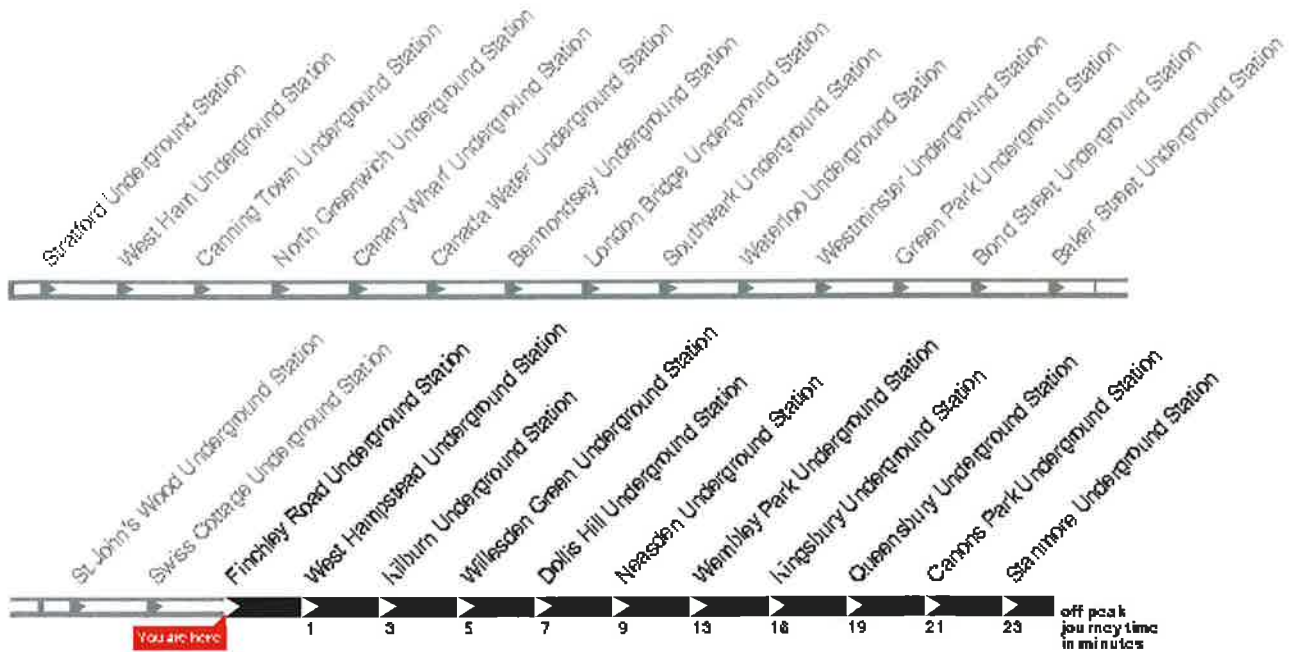

Jubilee Line

Services from this station towards Stanmore Underground Station

Monday - Friday																			
First trains	8 to 7am	7 to 8am	8 to 9am	9 to 10am	10 to 11am	11am to Midday	Midday to 1pm	1 to 2pm	2 to 3pm	3 to 4pm	4 to 5pm	5 to 6pm	6 to 7pm	7 to 8pm	8 to 9pm	9 to 10pm	10 to 11pm	11pm to Midnight	Last trains
0540	0602	0701	0801	0900 n	1000	1100	1200	1300	1400	1500	1602 n	1702	1800 n	1901	2002	2101	2201	2302	0003 n
0553	0607	0704	0804	0903 n	1002 n	1103 n	1203 n	1303 n	1403 n	1503 n	1604	1704	1802	1903 n	2004 :	2104	2204 :	2305	0007
0558	0611	0707 :	0800 :	0900	1000	1100	1200	1300	1400	1500	1607	1700 :	1804	1905	2007	2100 :	2200	2306	0011 n
	0610	0710	0805	0907	1005	1100	1200	1300	1400	1500	1600	1700	1800 :	1907 :	2000	2100	2200	2311 n	0010
	0620	0715	0810	0900	1011 :	1111 :	1211 :	1311 :	1411 :	1511 :	1612	1711	1808	1900	2011	2111	2211	2314	0010 n
	0624	0710	0812 n	0911 :	1014	1114	1214	1314	1414	1514	1614 :	1713 n	1810	1911	2014 n	2114	2214 :	2317	0024
	0628	0710 :	0814	0913	1017	1117	1217	1317	1417	1517	1617	1710	1812 n	1913 n	2010	2110	2210	2320 n	0020 n
	0632	0722	0817	0915 n	1020	1120	1220	1320	1420	1520	1610	1717	1814	1910 n	2010	2110	2210	2325	0034
	0630	0724	0810 :	0917 n	1022 n	1123 n	1222 n	1322 n	1423 n	1523 n	1622	1710 :	1810	1917	2021 :	2121	2221	2320	0030 n
	0630 :	0727	0821	0910	1020	1120	1220	1320	1420	1520	1624	1721	1818	1910 :	2024	2124 :	2224 :	2320	0040
	0643	0720	0823	0921	1020	1120	1220	1320	1428	1520	1627	1724	1820	1922	2020	2120	2220	2332 n	
	0640	0732 :	0820 n	0923 :	1031 :	1131 :	1231 :	1331 :	1432 :	1531 :	1620 :	1720 n	1822	1924	2020 n	2120	2220	2330	
	0640	0734	0828	0920	1034	1134	1230	1330	1434	1534	1632	1728	1824	1927	2031	2131	2231	2338	
	0652	0737	0830	0927 n	1037	1137	1237	1337	1437	1537	1634	1730	1820 n	1920 n	2034	2134 :	2234 :	2342	
	0650 :	0730	0832 :	0920	1040	1140	1240	1340	1440	1530	1637 n	1732 :	1828	1932	2030 :	2130	2230	2340 n	
	0658	0741 :	0830	0931	1043 n	1143 n	1243 n	1343 n	1443 n	1542 n	1630	1730	1831	1934 :	2030	2130	2230	2340	
		0744	0837 n	0933 n	1040	1140	1240	1340	1440	1544	1642	1737 n	1833 :	1937	2041	2141	2241	2352	
		0740	0830	0930	1040	1140	1240	1340	1440	1540	1644	1730	1830	1930	2044 n	2144 :	2244 :	2350 n	
		0740 n	0841	0937 n	1051 :	1151 :	1251 :	1351 :	1451 :	1540	1647	1742	1837 n	1942 n	2040	2140	2247	2350	
		0751	0843 :	0930 :	1054	1154	1250	1354	1454	1552 :	1640	1744 :	1840	1944	2040	2140	2250		
		0753	0840	0941	1057	1157	1257	1357	1457	1554	1652 :	1740	1842	1947	2051 :	2151	2253 :		
		0755 :	0845 n	0943						1657	1804	1746	1844 :	1940 :	2054	2154 :	2250		
		0757	0850 n	0940 n						1650	1807	1750 n	1840	1952	2050	2150	2250 :		
		0750 n	0852	0947 n							1650 n	1752	1848	1954	2050 n	2150			
			0854	0940								1754	1850 n	1957 n					
			0850 :	0951 :								1750 :	1852 n	1950					
			0858	0954								1758	1850						
				0957									1857 :						
													1850						

© TfL 2013. All rights reserved.

© TfL 2013. All rights reserved.

© TfL 2013. All rights reserved.

19.02.2013 Finchley Road Underground Station