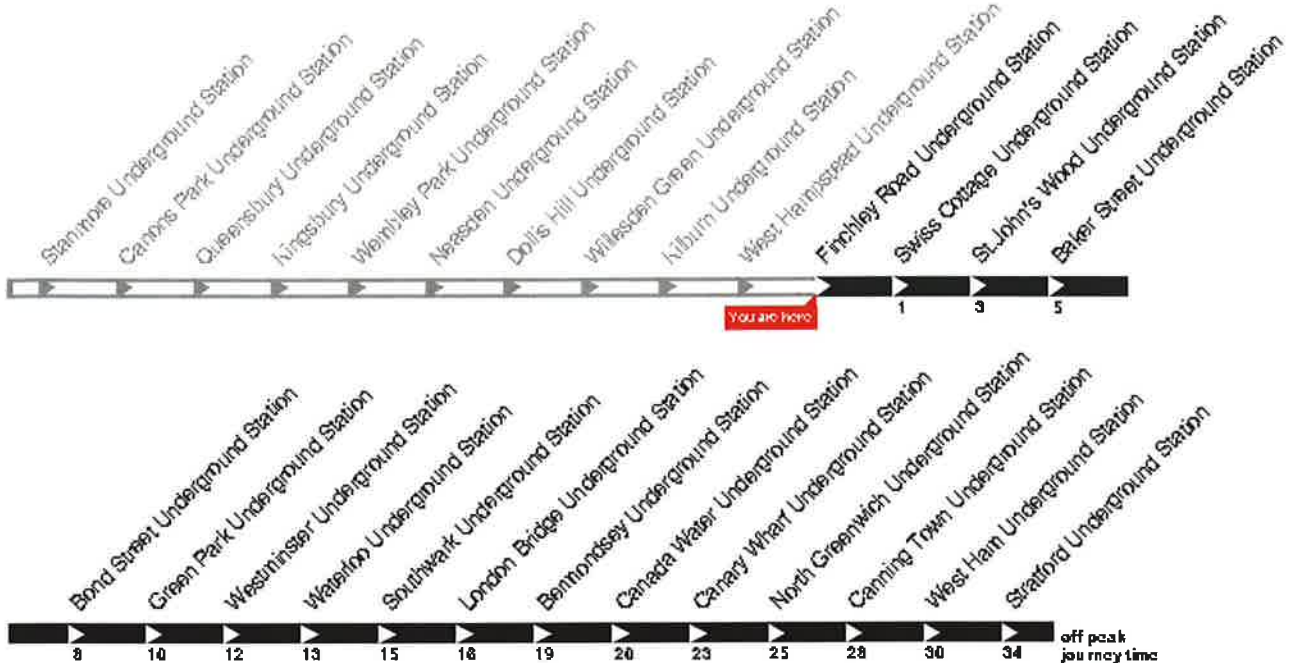

Jubilee Line

Services from this station towards Stratford Underground Station

Saturday (also Good Friday)

First/Last times	6 to 7am	7 to 9am	9 to 10am	10 to 11am	11am to Midday	Midday to 7pm	7 to 9pm	8 to 9pm	9 to 10pm	10 to 11pm	11pm to Midnight	Last times
08:00	08:00	At these	08:08	08:08	08:08	At these	08:08	08:08	08:08	08:08	08:08	08:08
08:27	08:27	minutes	08:35	08:35	08:35	minutes	08:35	08:35	08:35	08:35	08:35	08:35
08:54	08:54	past the	09:02	09:02	09:02	past the	09:10	09:10	09:10	09:10	09:10	09:10
09:21	09:21	hour	09:29	09:29	09:29	hour	09:37	09:37	09:37	09:37	09:37	09:37
09:48	09:48		09:56	09:56	09:56		10:04	10:04	10:04	10:04	10:04	10:04
			10:04	10:04	10:04		10:12	10:12	10:12	10:12	10:12	10:12
			10:12	10:12	10:12		10:20	10:20	10:20	10:20	10:20	10:20
			10:20	10:20	10:20		10:28	10:28	10:28	10:28	10:28	10:28
			10:28	10:28	10:28		10:36	10:36	10:36	10:36	10:36	10:36
			10:36	10:36	10:36		10:44	10:44	10:44	10:44	10:44	10:44
			10:44	10:44	10:44		10:52	10:52	10:52	10:52	10:52	10:52
			10:52	10:52	10:52		11:00	11:00	11:00	11:00	11:00	11:00
			11:00	11:00	11:00		11:08	11:08	11:08	11:08	11:08	11:08
			11:08	11:08	11:08		11:16	11:16	11:16	11:16	11:16	11:16
			11:16	11:16	11:16		11:24	11:24	11:24	11:24	11:24	11:24
			11:24	11:24	11:24		11:32	11:32	11:32	11:32	11:32	11:32
			11:32	11:32	11:32		11:40	11:40	11:40	11:40	11:40	11:40
			11:40	11:40	11:40		11:48	11:48	11:48	11:48	11:48	11:48
			11:48	11:48	11:48		11:56	11:56	11:56	11:56	11:56	11:56
			11:56	11:56	11:56		12:04	12:04	12:04	12:04	12:04	12:04
			12:04	12:04	12:04		12:12	12:12	12:12	12:12	12:12	12:12
			12:12	12:12	12:12		12:20	12:20	12:20	12:20	12:20	12:20
			12:20	12:20	12:20		12:28	12:28	12:28	12:28	12:28	12:28
			12:28	12:28	12:28		12:36	12:36	12:36	12:36	12:36	12:36
			12:36	12:36	12:36		12:44	12:44	12:44	12:44	12:44	12:44
			12:44	12:44	12:44		12:52	12:52	12:52	12:52	12:52	12:52
			12:52	12:52	12:52		13:00	13:00	13:00	13:00	13:00	13:00
			13:00	13:00	13:00		13:08	13:08	13:08	13:08	13:08	13:08
			13:08	13:08	13:08		13:16	13:16	13:16	13:16	13:16	13:16
			13:16	13:16	13:16		13:24	13:24	13:24	13:24	13:24	13:24
			13:24	13:24	13:24		13:32	13:32	13:32	13:32	13:32	13:32
			13:32	13:32	13:32		13:40	13:40	13:40	13:40	13:40	13:40
			13:40	13:40	13:40		13:48	13:48	13:48	13:48	13:48	13:48
			13:48	13:48	13:48		13:56	13:56	13:56	13:56	13:56	13:56
			13:56	13:56	13:56		14:04	14:04	14:04	14:04	14:04	14:04
			14:04	14:04	14:04		14:12	14:12	14:12	14:12	14:12	14:12
			14:12	14:12	14:12		14:20	14:20	14:20	14:20	14:20	14:20
			14:20	14:20	14:20		14:28	14:28	14:28	14:28	14:28	14:28
			14:28	14:28	14:28		14:36	14:36	14:36	14:36	14:36	14:36
			14:36	14:36	14:36		14:44	14:44	14:44	14:44	14:44	14:44
			14:44	14:44	14:44		14:52	14:52	14:52	14:52	14:52	14:52
			14:52	14:52	14:52		15:00	15:00	15:00	15:00	15:00	15:00

Consult Great Northern Guide | Consult Great Northern Guide

Sunday and other Public Holidays