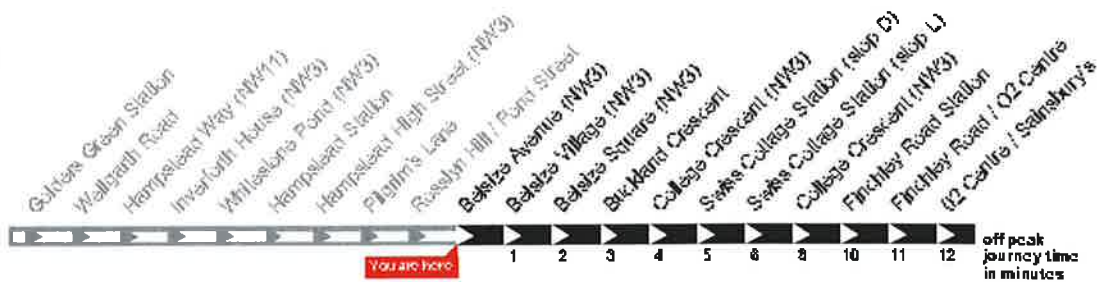

London Buses

268

Daily

Buses towards 02 Centre / Sainsbury's

Monday - Friday

First buses	6 to 7am	7 to 8am	8am to 11pm	11pm to Midnight	Last bus
0525	0605	0704	<i>about every</i>	2309	0009
0545	0625	0712	10-12	2324	
	0640	0727	<i>minutes</i>	2339	
	0655	0736		2354	
		0745			
		0757			

Saturday (also Good Friday)

First buses	6 to 8am	8 to 9am	9am to 11pm	11pm to Midnight	Last bus
0525	At these 05	0805	<i>about every</i>	2309	0009
0545	minutes 25	0825	8-12	2324	
	past the 45	0840	<i>minutes</i>	2339	
	hour	0855		2354	

Sunday and other Public Holidays

First bus	7 to 9am	9 to 10am	10 to 11am	11am to 11pm	11pm to Midnight	Last bus
0644	At these 04	0904	1009	<i>about every</i>	2309	0009
	minutes 24	0924	1025	11-12	2324	
	past the 44	0939	1036	<i>minutes</i>	2339	
	hour	0954	1048		2354	

Operated for London Buses