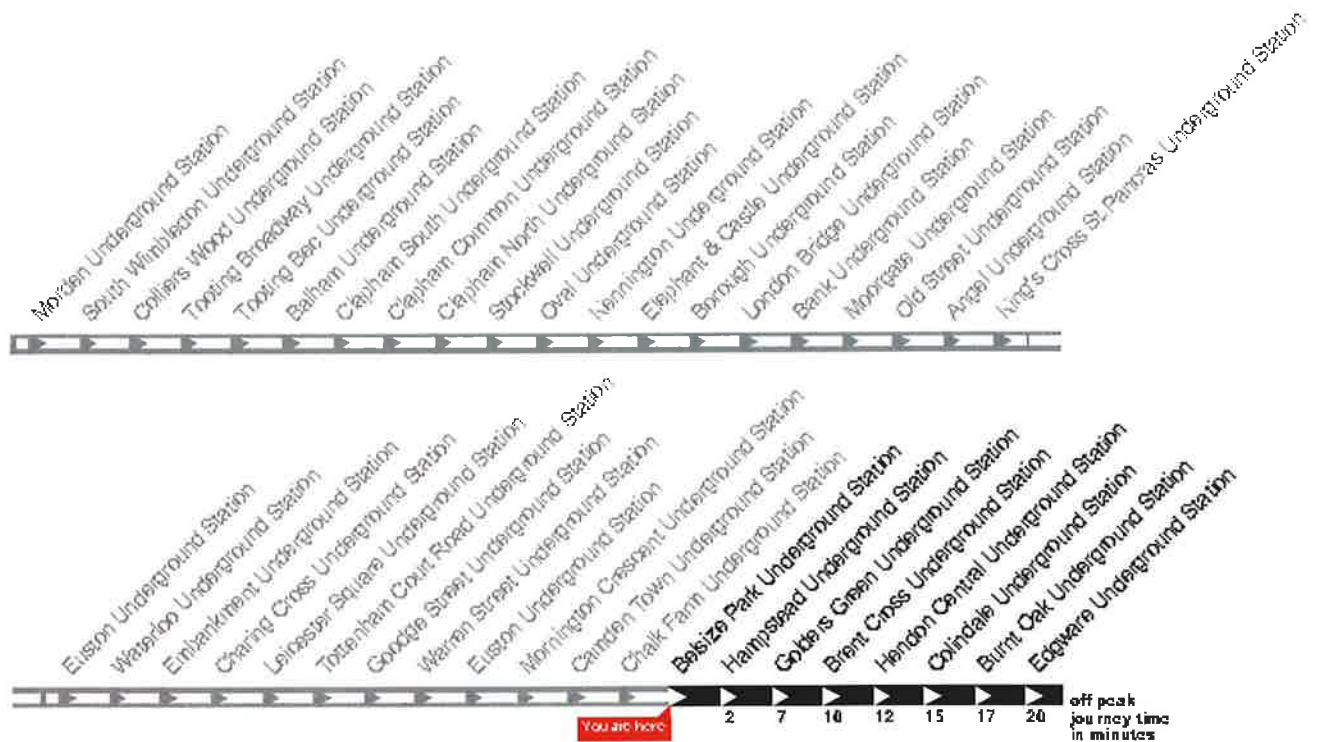

Northern Line

Services from this station towards Edgware Underground Station

Sunday and other Public Holidays

First trains	8 to 9am	9 to 10am	10 to 11am	11am to 8pm	8 to 9pm	9 to 10pm	10 to 11pm	Last trains	
07 45	08 05	09 00	10 03	At these minutes past the hour	03	20 03	21 00	22 03	23 01
07 53	08 10	09 04	10 07		06	20 06	21 04	22 07	23 06
07 58	08 15	09 09	10 12		10	20 10	21 09	22 12	23 10
	08 19	09 13	10 16		14	20 14	21 13	22 16	23 15
	08 24	09 18	10 21		18	20 18	21 18	22 21	23 19
	08 28	09 22	10 25		21	20 21	21 22	22 25	23 24
	08 33	09 27	10 29		25	20 25	21 27	22 30	23 28
	08 37	09 31	10 33		29	20 29	21 31	22 34	23 33
	08 42	09 36	10 36		33	20 33	21 36	22 39	23 37
	08 46	09 40	10 40		36	20 36	21 40	22 43	23 42
	08 51	09 45	10 44		40	20 40	21 45	22 48	23 46 ^A
	08 55	09 49	10 48		44	20 44	21 49	22 52	23 51
		09 54	10 51		48	20 48	21 54	22 57	23 53 ^A
		09 58	10 55		51	20 52	21 58		23 58
			10 59	55	20 56				
				59					

^A - to Bakers Green Underground Station

19.02.2013 Belsize Park Underground Station