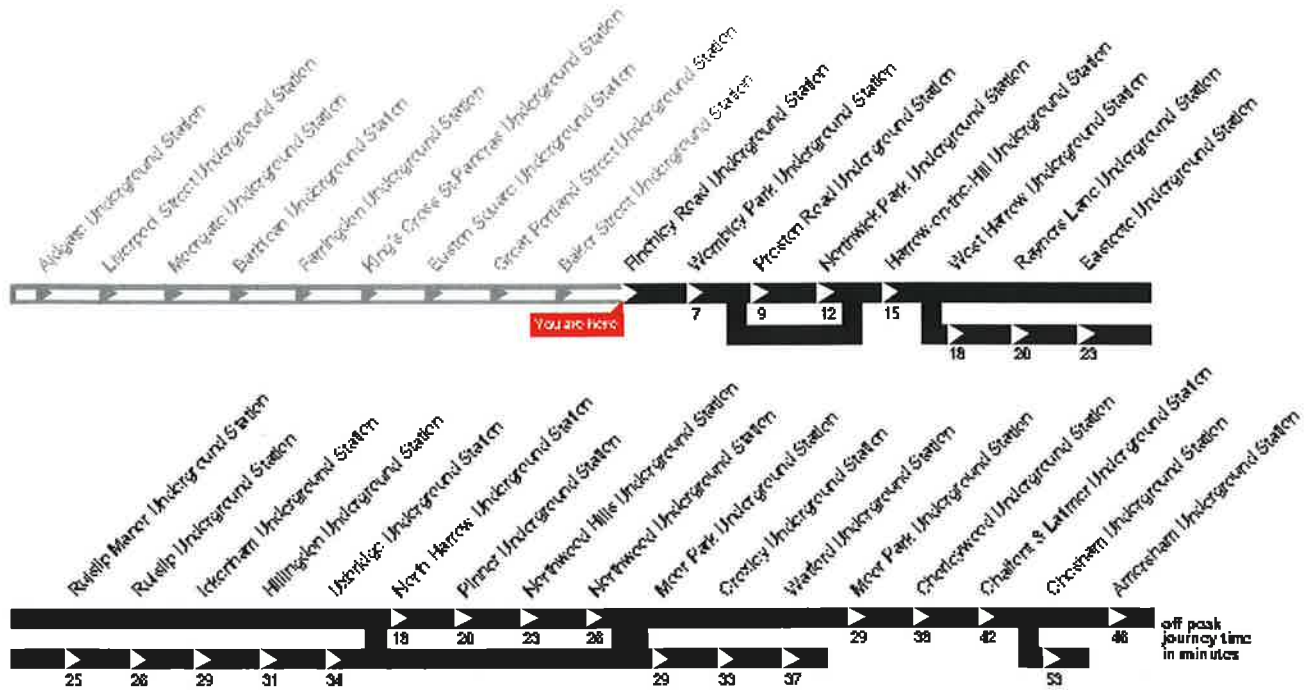

Metropolitan Line

Services from this station towards Amersham Underground Station

Monday - Friday														
First trains	6 to 7am	7 to 8am	8 to 9am	9 to 10am	10 to 11am	11am to 4pm	4 to 5pm	5 to 6pm	6 to 7pm	7 to 8pm	8 to 9pm	9 to 11pm	11pm to Midnight	Last trains
U020 C	U012	U712 C	U011 C	U012 C	U011 C	At these minutes past the hour	U2 C	U012 C	U711 F	U011 C	U012 C	At these minutes past the hour	U2 C	U012 C
U044 C	U011 C	U710 C	U010 C	U011 C	U010 C		U0 C	U011 C	U710 F	U010 C	U011 C		U0 C	U011 C
U021 C	U711 F	U010 C	U011 C	U010 C	U011 C		U3 C	U010 C	U709 F	U009 C	U010 C		U3 C	U010 C
U020 F	U711 C	U011 C	U010 C	U011 C	U010 C		U7 C	U009 C	U708 F	U008 C	U009 C		U7 C	U009 C
U031	U720 F	U010 C	U011 C	U010 C	U011 C		U0 F	U008 F	U707 C	U007 C	U008 C		U0 F	U008 F
U030 C	U720 F	U011 C	U010 C	U011 C	U010 C		U4 C	U007 C	U706 F	U006 C	U007 C		U4 C	U007 C
U030 C	U720 F	U010 C	U011 C	U010 C	U011 C		U8 C	U006 C	U705 F	U005 C	U006 C		U8 C	U006 C
U042	U731 C	U009 C	U010 C	U009 C	U010 C		U2 C	U005 C	U704 F	U004 C	U005 C		U2 C	U005 C
U041 C	U730 C	U008 F	U009 C	U008 C	U009 C		U6 C	U004 C	U703 C	U003 C	U004 C		U6 C	U004 C
U040 C	U730 C	U007 F	U008 C	U007 C	U008 C		U0 C	U003 C	U702 F	U002 C	U003 C		U0 C	U003 C
U040 C	U730 C	U006 F	U007 C	U006 C	U007 C		U4 C	U002 C	U701 F	U001 C	U002 C		U4 C	U002 C
U040 C	U730 C	U005 F	U006 C	U005 C	U006 C		U8 C	U001 C	U700 F	U000 C	U001 C		U8 C	U001 C
U040 C	U730 C	U004 F	U005 C	U004 C	U005 C		U2 C	U000 C	U659 F	U000 C	U001 C		U2 C	U001 C
U040 C	U730 C	U003 F	U004 C	U003 C	U004 C		U6 C	U000 C	U658 F	U000 C	U001 C		U6 C	U001 C
U040 C	U730 C	U002 F	U003 C	U002 C	U003 C		U0 C	U000 C	U657 F	U000 C	U001 C		U0 C	U001 C
U040 C	U730 C	U001 F	U002 C	U001 C	U002 C		U4 C	U000 C	U656 F	U000 C	U001 C		U4 C	U001 C
U040 C	U730 C	U000 F	U001 C	U000 C	U001 C		U8 C	U000 C	U655 F	U000 C	U001 C		U8 C	U001 C

Off peak journey time in minutes

Saturday (also Good Friday)				
First trains	6 to 7am	7am to 11pm	11pm to Midnight	Last trains
U020 C	U014	At these minutes past the hour	U012 C	U012 C
U044 C	U013 F		U0 C	U011 C
U021 C	U020 F		U3 C	U010 C
U020 F	U019 C		U7 C	U009 C
U031	U018 C		U0 F	U008 F
U030 C	U017 C		U4 C	U007 C
U030 C	U016 F		U8 C	U006 C
U042	U015 C		U2 C	U005 C
U041 C	U014 F		U6 C	U004 C
U040 C	U013 F		U0 C	U003 C
U040 C	U012 F		U4 C	U002 C
U040 C	U011 F		U8 C	U001 C
U040 C	U010 F		U2 C	U000 C
U040 C	U009 F		U6 C	U000 C
U040 C	U008 F		U0 C	U000 C
U040 C	U007 F		U4 C	U000 C
U040 C	U006 F		U8 C	U000 C
U040 C	U005 F		U2 C	U000 C
U040 C	U004 F		U6 C	U000 C
U040 C	U003 F		U0 C	U000 C
U040 C	U002 F		U4 C	U000 C
U040 C	U001 F		U8 C	U000 C

Off peak journey time in minutes

19.02.2013 Finchley Road Underground Station