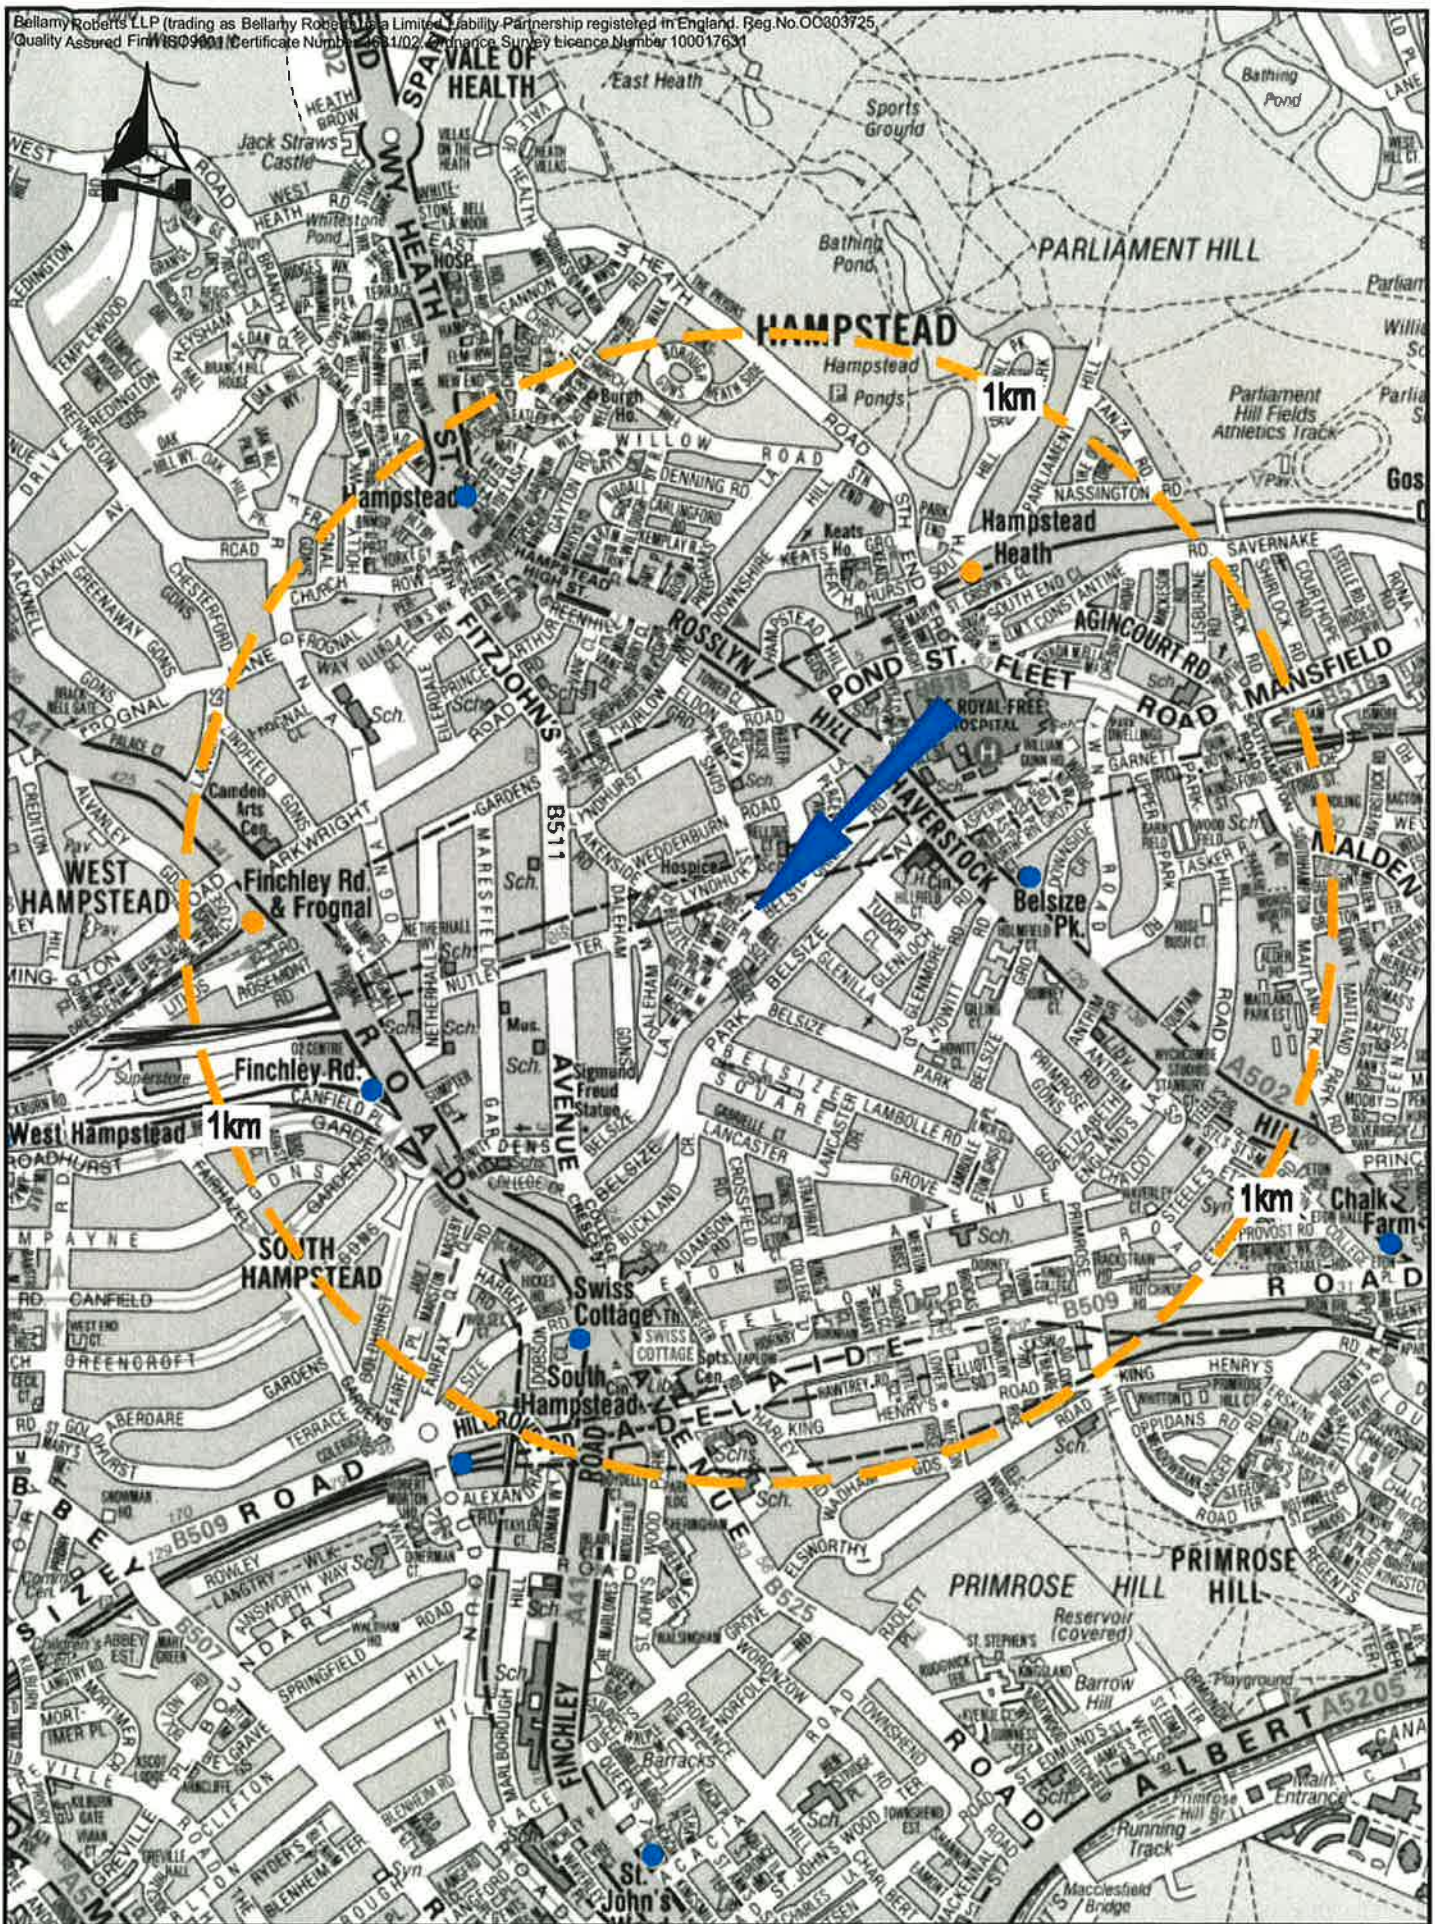

PROJECT	Belsize Garage
TITLE	Site location

Clover House
Western Lane
Odiham
Hampshire, RG29 1TU

Tel: 01256 703355
Fax: 01256 704934
Email: info@bellamyroberts.co.uk

DATE	19/02/13	DRAWN BY	GPW
SCALE	N.T.S. @ A4	CHEK BY	JJF
CLIENT			
DRAWING No	4312 / 301		REV No