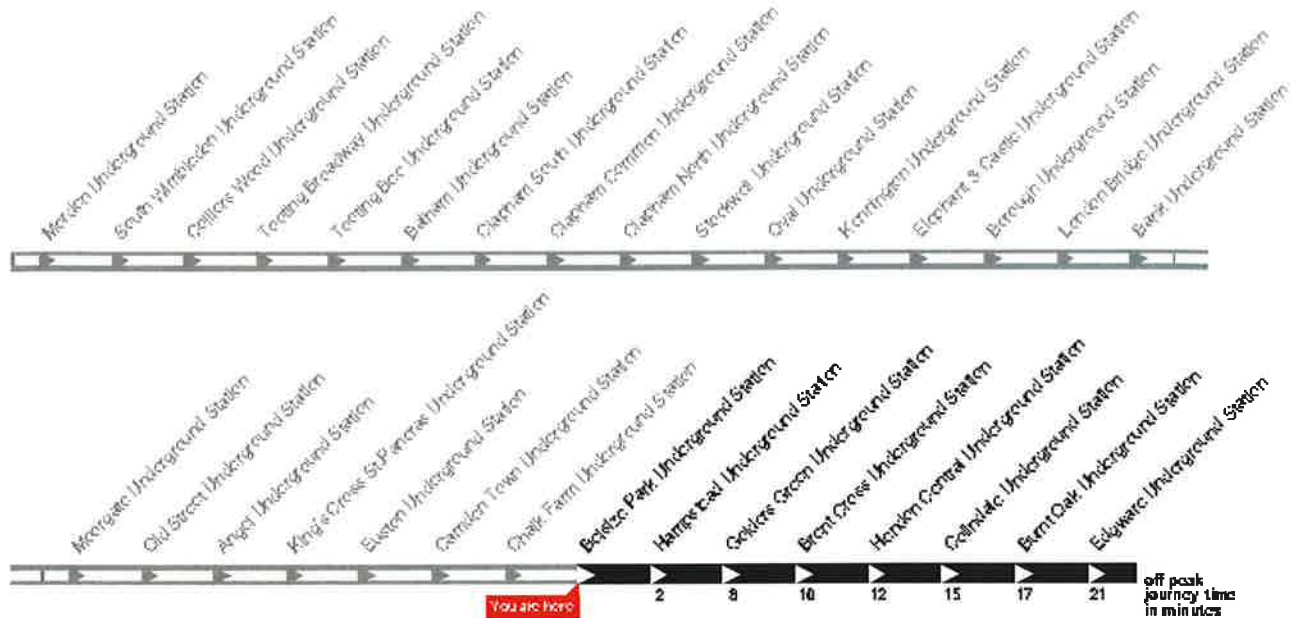

Northern Line

Services from this station towards Edgware Underground Station

Monday - Friday

First trains	7 to 8am	8 to 9am	9 to 10am	10 to 11am	11am to 3pm	3 to 4pm	4 to 5pm	5 to 6pm	6 to 7pm	7 to 8pm	8 to 9pm	9 to 11pm	11pm to Midnight	Last trains
06:05	07:00	08:02	09:02	10:00	At these minutes past the hour	00	15:00	18:02	17:02	19:01	19:02	At these minutes past the hour	00	00:02
06:15	07:07	08:05	09:04	10:03	04	15:04	18:03	17:05	19:02	19:05	20:01	04	23:00	00:07
06:25	07:10	08:09	09:08	10:06	08	15:08	18:07	17:09	19:07	19:09	20:04	08	23:04	00:11
06:30	07:14	08:11	09:09	10:10	12	15:12	18:10	17:12	19:10	19:12	20:12	12	23:12	00:15
06:39	07:17	08:13	09:11	10:14	16	15:16	18:13	17:16	19:13	19:16	20:16	16	23:16	00:21
06:43	07:21	08:18	09:14	10:17	20	15:20	18:16	17:19	19:16	19:19	20:20	20	23:20	00:26
06:43	07:24	08:20	09:17	10:21	24	15:24	18:20	17:23	19:19	19:22	20:24	24	23:24	00:29
06:50	07:28	08:23	09:20	10:25	28	15:28	18:27	17:28	19:22	19:25	20:28	28	23:28	00:32 A
06:53	07:31	08:26	09:23	10:28	32	15:32	18:30	17:29	19:25	19:28	20:32	32	23:32 A	00:37
	07:35	08:29	09:26	10:32	36	15:36	18:34	17:32	19:28	19:32	20:36	36	23:36	00:45 A
	07:39	08:32	09:29	10:36	40	15:40	18:37	17:35	19:31	19:34	20:40	40	23:41	00:52
	07:41	08:35	09:31	10:40	44	15:44	18:41	17:38	19:34	19:37	20:44	44	23:44	
	07:44	08:39	09:35	10:44	48	15:48	18:44	17:41	19:37	19:39	20:48	48	23:49	
	07:47	08:41	09:38	10:48	52	15:52	18:48	17:44	19:41	19:41	20:52	52	23:50	
	07:50	08:44	09:40	10:52	56	15:56	18:51	17:47	19:44	19:43	20:56	56	23:53	
	07:53	08:47	09:41	10:53		15:59	18:55	17:50	19:48	19:48				
	07:58	08:50	09:45				18:58	17:52	19:51	19:43				
	07:59	08:50	09:48					17:55	19:55	19:51				
		08:53	09:51					17:58	19:54	19:54				
		08:59	09:52					17:58	19:58	19:58				