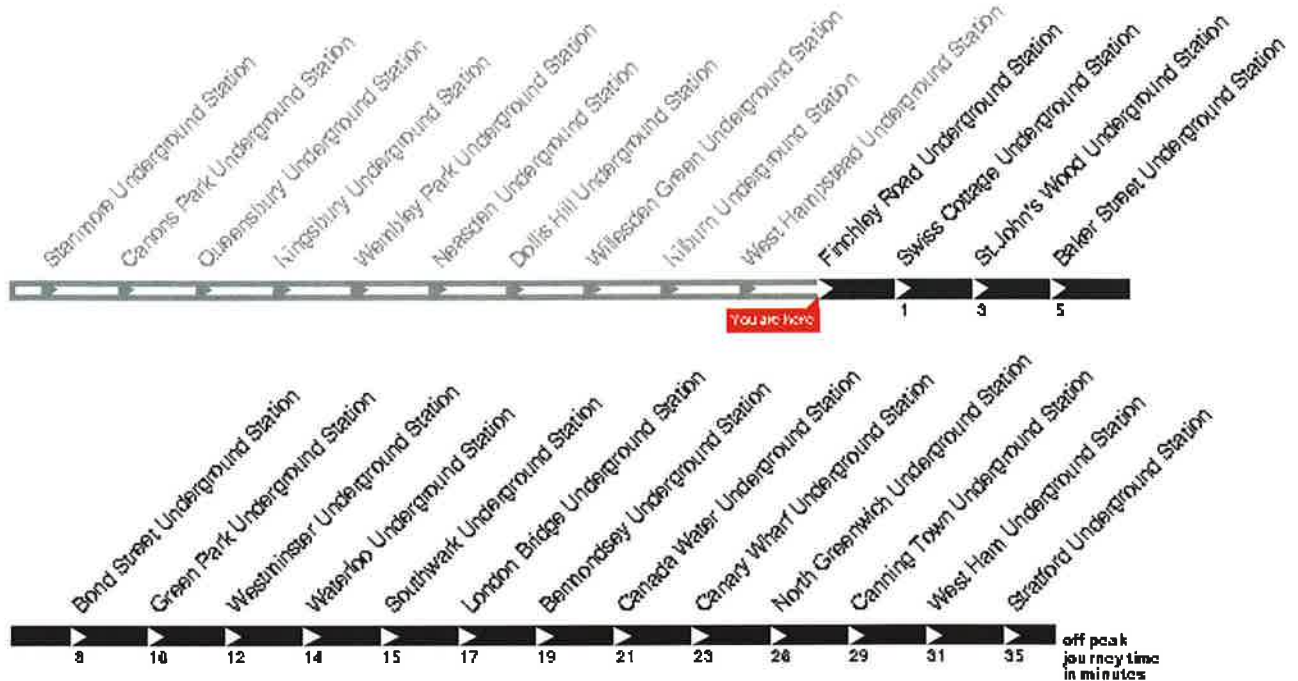

Jubilee Line

Services from this station towards Stratford Underground Station

Monday - Friday																			
First trains	8 to 7am	7 to 8am	8 to 9am	9 to 10am	10 to 11am	11am to Midday	Midday to 1pm	1 to 2pm	2 to 3pm	3 to 4pm	4 to 5pm	5 to 6pm	6 to 7pm	7 to 8pm	8 to 9pm	9 to 10pm	10 to 11pm	11pm to Midnight	Last trains
09:10	06:00	07:01	08:00	09:00 n	10:01	11:01	12:01	13:01	14:01	15:01	16:01	17:00	18:00	19:01	20:01	21:01	22:01	23:01 n	00:00
09:21	06:11	07:03	08:03	09:02	10:03	11:04	12:04	13:04	14:04	15:04	16:04	17:02	18:03	19:03	20:04	21:04	22:04 n	23:04	00:12
09:30	06:17	07:00	08:00	09:04	10:00 n	11:07	12:07	13:07	14:07	15:07	16:07	17:04	18:00	19:00 n	20:00	21:00	22:00	23:07	00:19
09:40	06:22	07:07	08:07	09:07	10:08	11:10	12:10	13:10	14:10	15:10	16:10	17:00	18:07	19:07	20:07	21:07	22:07	23:10	00:20
09:50	06:20	07:09	08:09	09:09 n	10:11	11:13	12:12	13:13	14:13	15:13	16:12	17:08	18:09	19:09	20:11	21:11	22:11	23:13 n	00:30
	06:30	07:12	08:10	09:11	10:13	11:10	12:10	13:10	14:10	15:10	16:10	17:10	18:11	19:11	20:14	21:14	22:14	23:10	
	06:33	07:14	08:12	09:13	10:10	11:18	12:18	13:18	14:18	15:18	16:18	17:12	18:13	19:14	20:10	21:10	22:10	23:20	
	06:30	07:10	08:14	09:10	10:18	11:21	12:21	13:22	14:21	15:21	16:21	17:14	18:10	19:10	20:10	21:10	22:10	23:24	
	06:38	07:18	08:10	09:18 n	10:21	11:24	12:24	13:24	14:24	15:24	16:24	17:10	18:18	19:18 n	20:21	21:21	22:21 n	23:28	
	06:41	07:20	08:18	09:20	10:23	11:27	12:27	13:27	14:27	15:27	16:20	17:18	18:20	19:21	20:24	21:24	22:24	23:32	
	06:44	07:22	08:20	09:23	10:20 n	11:30	12:30	13:30	14:30	15:30	16:20	17:20	18:22 n	19:23	20:20	21:20	22:20	23:37	
	06:40	07:20	08:22	09:20	10:28	11:33	12:33	13:33	14:33	15:33	16:31	17:22	18:24	19:20	20:20	21:20	22:20	23:41	
	06:40	07:27	08:24	09:28 n	10:31	11:30	12:30	13:30	14:30	15:30	16:34	17:24	18:20	19:20	20:31	21:31	22:31 n	23:40	
	06:51	07:20	08:20	09:30	10:33	11:38	12:38	13:30	14:38	15:38	16:30	17:20	18:28	19:31	20:34	21:34	22:34	23:40	
	06:54	07:31	08:28	09:33	10:30	11:41	12:41	13:41	14:41	15:41	16:38	17:28	18:30	19:34	20:30	21:30	22:30	23:54	
	06:50	07:33	08:30	09:30	10:30	11:44	12:44	13:44	14:44	15:44	16:40	17:31	18:33	19:30	20:30	21:30	22:30	23:50	
	06:58	07:30	08:32	09:38	10:41	11:47	12:47	13:47	14:47	15:47	16:42	17:33	18:30 n	19:30	20:41	21:41	22:41 n		
		07:37	08:34	09:40	10:44 n	11:50	12:50	13:50	14:50	15:50	16:44	17:30	18:37	19:41	20:44	21:44	22:44		
		07:30	08:30	09:43	10:47	11:53	12:52	13:52	14:52	15:52	16:40	17:37	18:30	19:44	20:40	21:40 n	22:40		
		07:41	08:38	09:40 n	10:50	11:50	12:50	13:54	14:54	15:50	16:48	17:30	18:41	19:40	20:40	21:40	22:40		
		07:43	08:40	09:48	10:53	11:58	12:58	13:50	14:50	15:58	16:50	17:41	18:44	19:40	20:51	21:51	22:51 n		
		07:40	08:42	09:50	10:50						16:52	17:43	18:40	19:51	20:54	21:54	22:54		
		07:47	08:44	09:53	10:58						16:54	17:40	18:48	19:54	20:50	21:50	22:50		
		07:40	08:40	09:50							16:50	17:48	18:50 n	19:50	20:50	21:50	22:50		
		07:51	08:48 n	09:58							16:58	17:50	18:52	19:50					
		07:54	08:50									17:52	18:54						
		07:50	08:53									17:54	18:50						
		07:58	08:50									17:50	18:50						
			08:57									17:58							