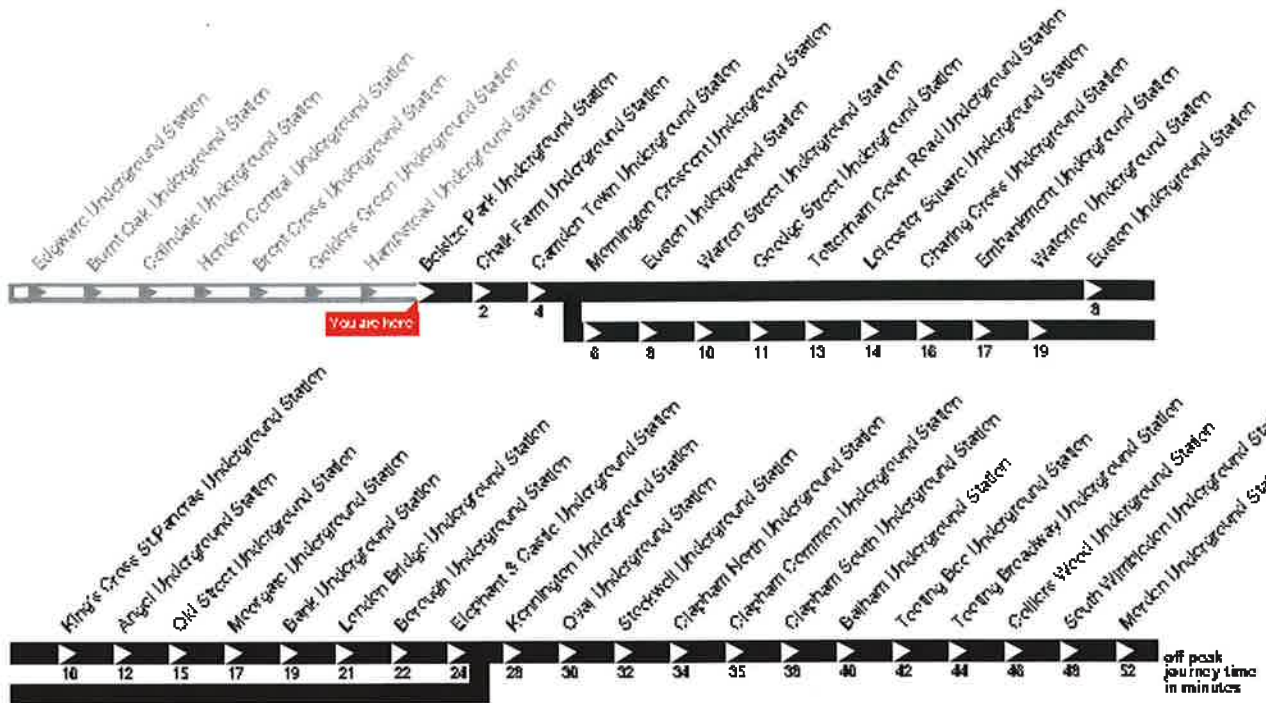

Northern Line

Services from this station towards Morden Underground Station

Monday - Friday																			
First trains	6 to 7am	7 to 8am	8 to 9am	9 to 10am	10 to 11am	11am to Midday	Midday to 1pm	1 to 2pm	2 to 3pm	3 to 4pm	4 to 5pm	5 to 6pm	6 to 7pm	7 to 8pm	8 to 9pm	9 to 10pm	10 to 11pm	11pm to Midnight	Last trains
0540	0602	0702	0800	0900	1003	1102	1202	1302	1402	1502	1600	1702	1800	1903	2002	2102	2202	2302	0000
0540	0604	0705	0803	0903	1007	1106	1206	1306	1406	1506	1603	1705	1803	1906	2006	2106	2206	2306	0000
0551	0607	0709	0806	0906	1011	1110	1210	1310	1410	1510	1607	1709	1807	1910	2010	2110	2210	2310	0010
0554	0611	0712	0809	0910	1015	1114	1214	1314	1414	1514	1609	1711	1809	1914	2014	2114	2214	2314	0015
0557	0614	0716	0812	0913	1018	1117	1218	1318	1418	1518	1613	1715	1813	1918	2018	2118	2218	2318	0015
	0616	0720	0816	0917	1022	1122	1222	1322	1422	1522	1616	1718	1816	1922	2022	2122	2222	2322	
	0622	0723	0818	0920	1025	1125	1225	1325	1425	1525	1620	1719	1818	1925	2025	2125	2225	2325	
	0628	0727	0821	0924	1030	1130	1230	1330	1430	1530	1624	1722	1821	1930	2030	2130	2230	2330	
	0628	0731	0824	0927	1034	1134	1234	1334	1434	1534	1628	1726	1826	1934	2034	2134	2234	2334	
	0631	0734	0827	0931	1038	1138	1238	1338	1438	1538	1631	1728	1828	1937	2037	2137	2237	2337	
	0630	0738	0830	0930	1042	1142	1242	1342	1442	1542	1635	1731	1831	1943	2042	2142	2242	2342	
	0638	0741	0833	0938	1046	1146	1246	1346	1446	1546	1638	1734	1834	1947	2046	2146	2246	2347	
	0642	0745	0836	0942	1050	1150	1250	1350	1450	1543	1641	1737	1838	1951	2050	2150	2250	2351	
	0640	0748	0839	0945	1054	1154	1254	1354	1454	1546	1644	1740	1842	1954	2054	2154	2254	2355	
	0649	0751	0842	0948	1058	1158	1258	1358	1458	1550	1647	1742	1845	1958	2058	2158	2258		
	0652	0754	0845	0952						1553	1649	1745	1848						
	0650	0757	0849	0955						1550	1652	1748	1852						
	0658		0853	0959							1650	1750	1850						
			0650								1650	1750	1850						
											1650	1750	1850						

Services to Morden Underground Station

Saturday (also Good Friday)						
First trains	6 to 7am	7 to 8am	8am to 10pm	10 to 11pm	11pm to Midnight	Last trains
0540	0602	0701	At these 00 :	22 00 :	23 00 :	00 00
0540	0607	0705	minutes 03	22 03 :	23 03 :	00 00
0550	0611	0710	past the 07 :	22 07 :	23 07 :	00 10
0555	0616	0714	hour 11	22 11	23 11	00 15
0558	0620	0719	15 :	22 15 :	23 15 :	
	0625	0723	18 :	22 18 :	23 18 :	
	0629	0728	22 :	22 22 :	23 22 :	
	0634	0732	26 :	22 26 :	23 26 :	
	0638	0737	30 :	22 30 :	23 30 :	
	0643	0741	33 :	22 33 :	23 34 :	
	0647	0745	37 :	22 37 :	23 38 :	
	0652	0747	41 :	22 41 :	23 42 :	
	0656	0750	45 :	22 45 :	23 47 :	
		0752	48 :	22 48 :	23 51 :	
		0750	52 :	22 52 :	23 55 :	
			56 :	22 56 :		

Services to Morden Underground Station

19.02.2013 Belsize Park Underground Station