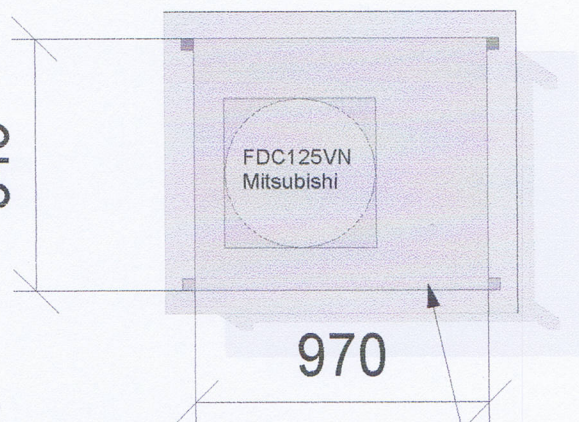

For unit 51a Fairfax rd

For unit 53 Fairfax rd

1014

Baffle screen dimensions

Outdoor Unit Dimension

Proposed A/C Baffles - Elevation