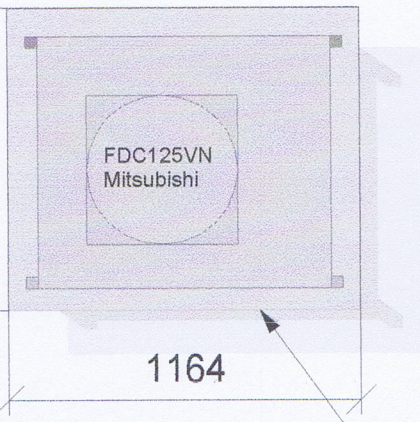

For unit 51a Fairfax rd

For unit 53 Fairfax rd

1014

Baffle screen dimensions

Outdoor Unit Dimension

Proposed A/C Baffles - Elevation