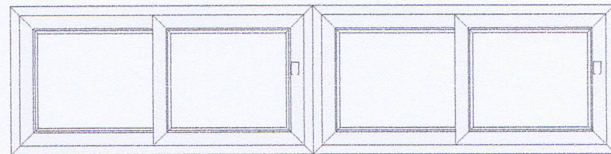

For unit 51a Fairfax rd

For unit 53 Fairfax rd

1014

Baffle screen dimensions

Outdoor Unit Dimension

Proposed A/C Baffles - Elevation