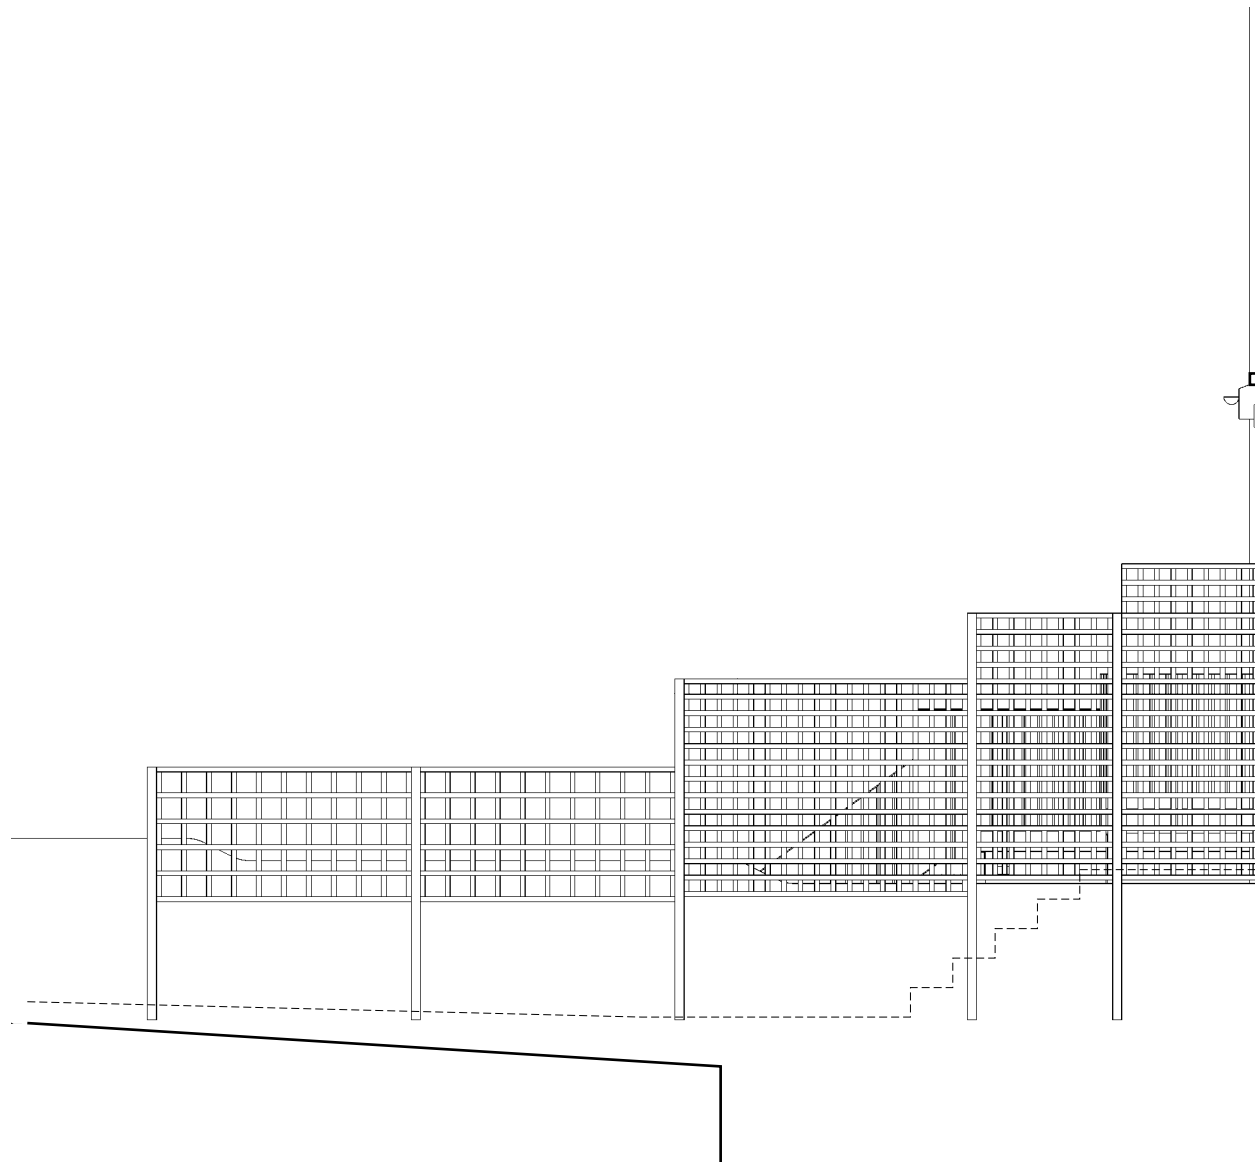

247\_G\_017

Side Elevations  
Existing

Scale: 1:50 @ A3

30 June 2013  
Revision: B

23 Gayton Road  
London  
NW3 1TY

PRELIMINARY

Notes

The information on this drawing is copyright of Barnaby Gunning Architects.  
Do not scale from this drawing.  
Dimensions are to be verified on site prior to construction.

Side Elevation to 21 Gayton Road

Side Elevation to 25 Gayton Road

63 Loudoun Road, London NW8 0DQ, UK  
via Bellezza 7, 20136 Milano, Italy  
+[44] 20 73 72 24 24  
www.barnabygunning.com