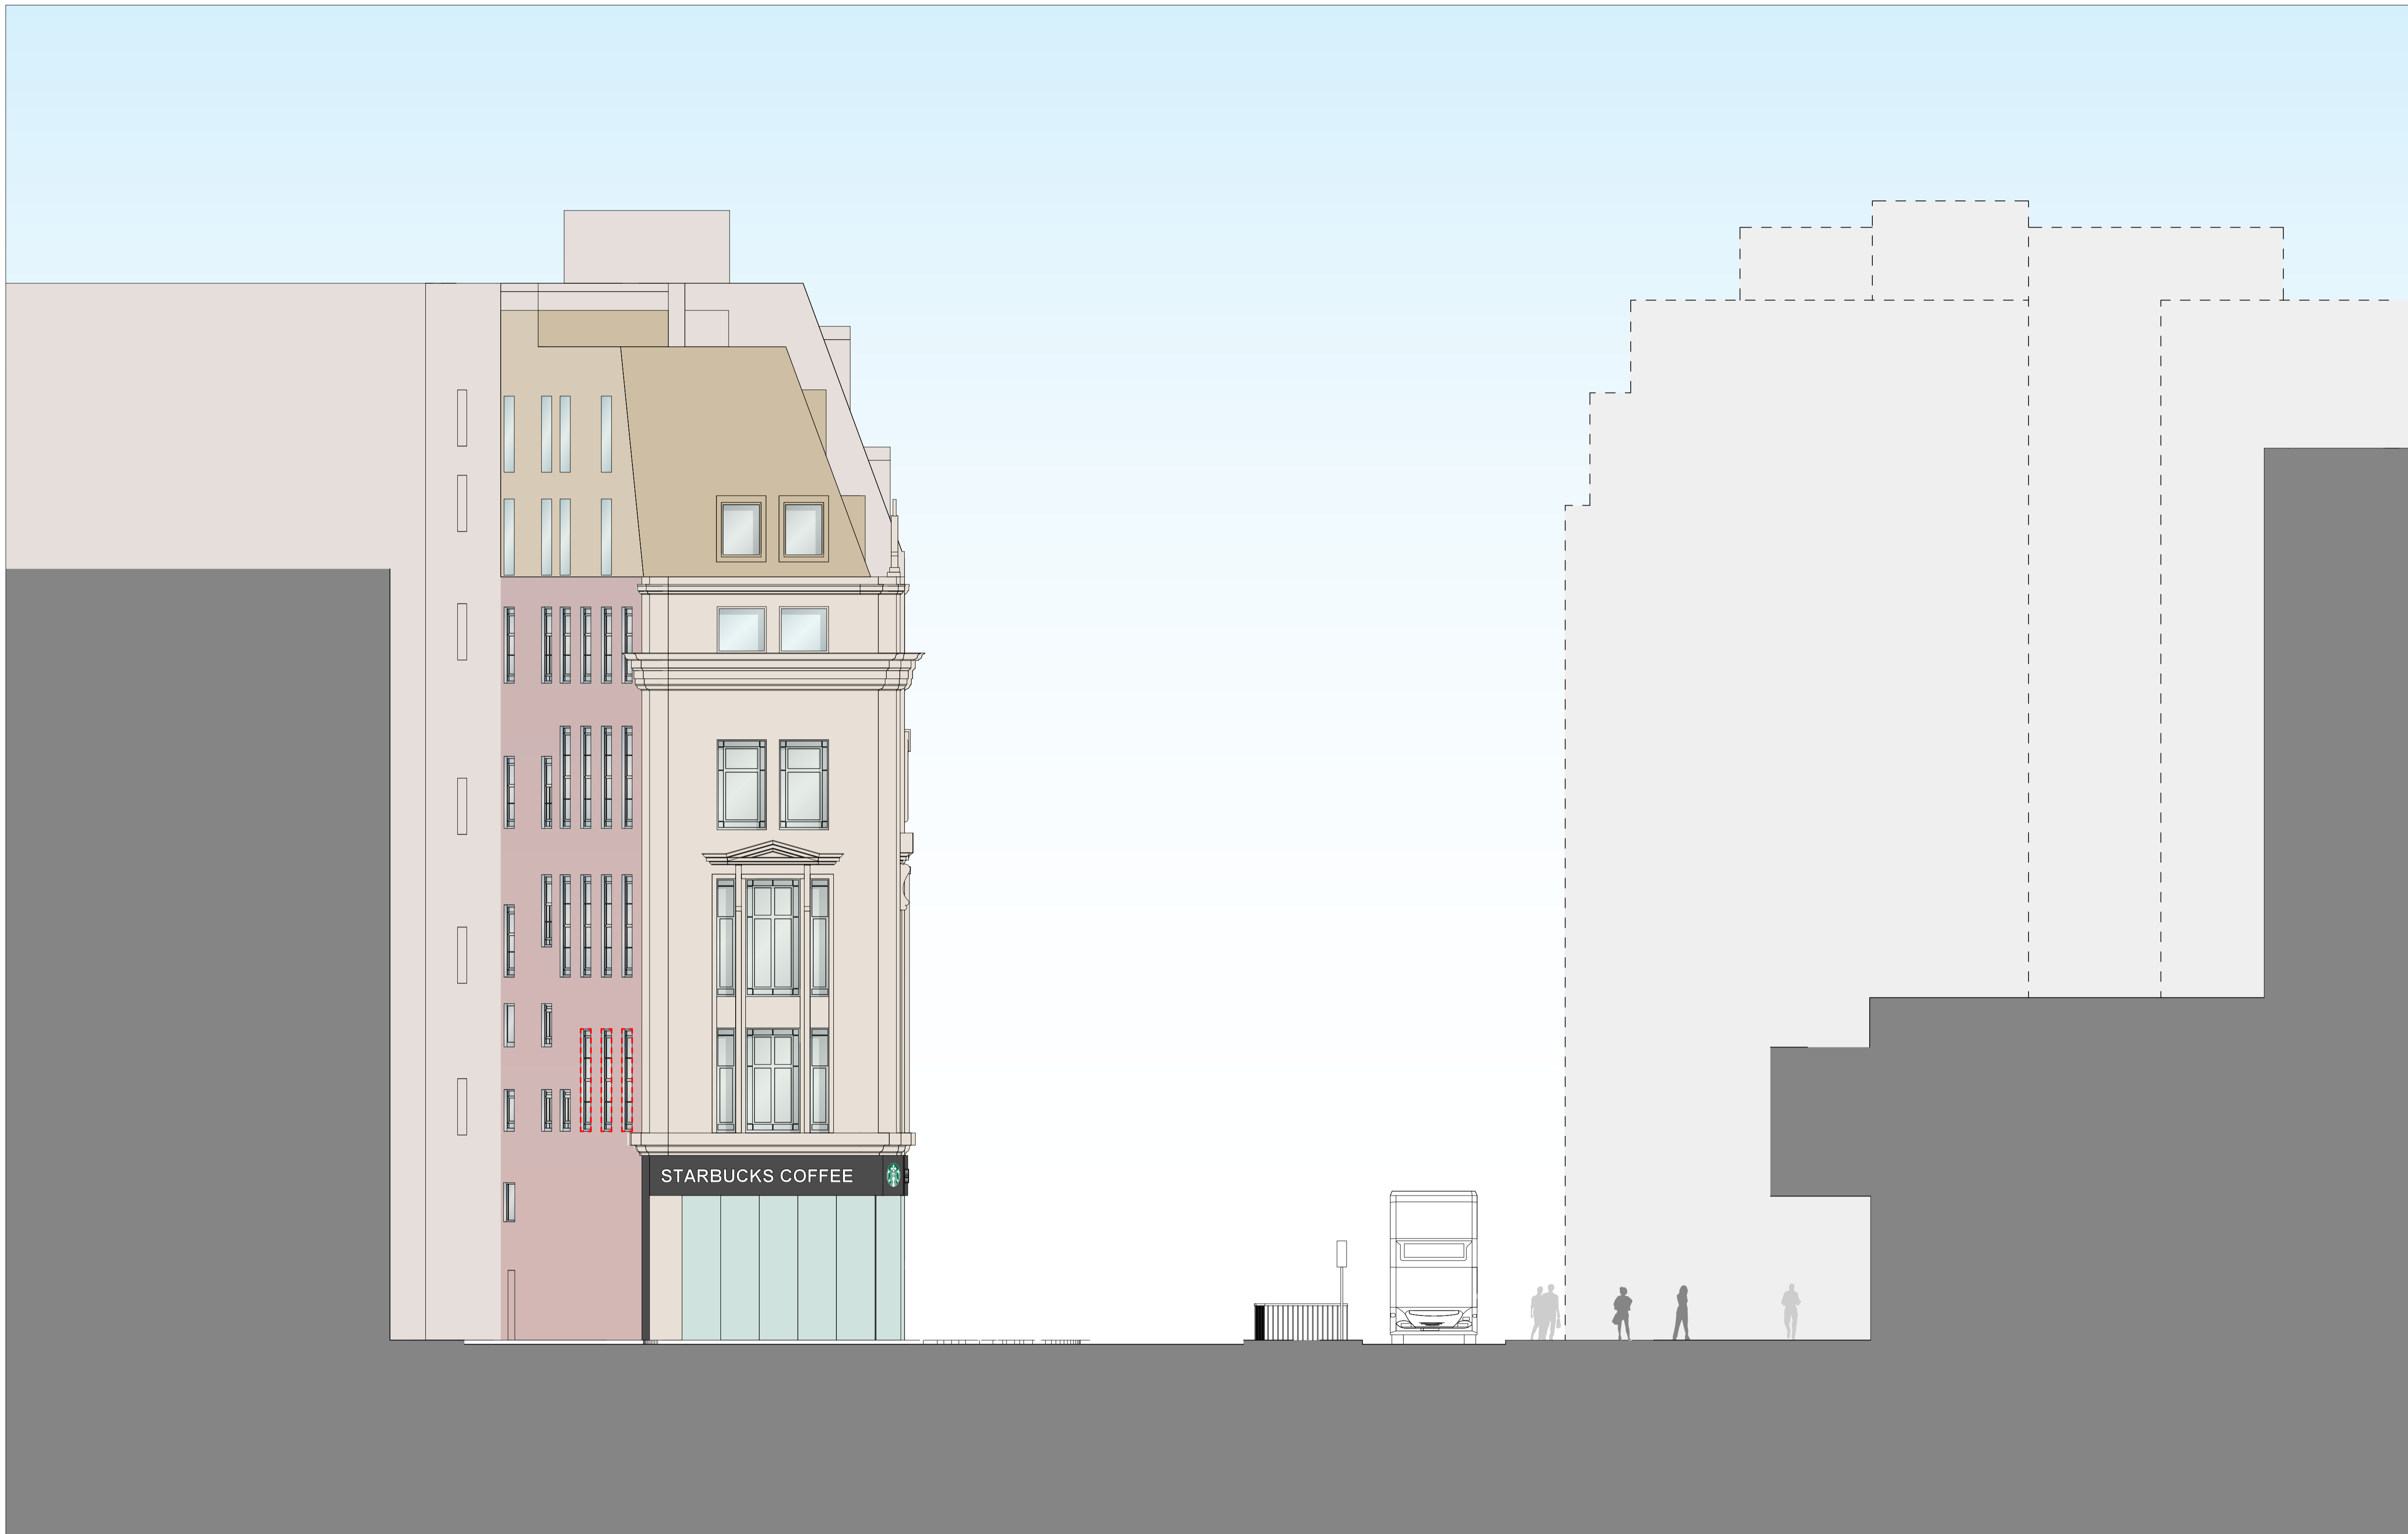

A02	03/04/13	Revising For Planning	RC	JR
A01	20/12/12	Issue For Planning	RC	JR
A00	14/12/12	Issue For Information	RC	JR

Rev	Date	Description	By	Chkd

Benoy
Design Architecture Masterplanning Interiors Graphics

Client
Zania Universal

Project
New Oxford Street
112-116 New Oxford Street

Drawing Title
PROPOSED
Elevation BB - West

Drawn By: RC   Checked By: JR

Scale: 1 : 100   Date: 09 Nov 2012

Project No.: L4265   Drawing No.: BNY-MA (21)BB01   Revision: A02

Status: **PLANNING**

1 +44 (0) 207 404 7666
1 +44 (0) 207 404 7990
e london@benoy.com   www.benoy.com

1 GA West Elevation
(20/0001) 1 : 100