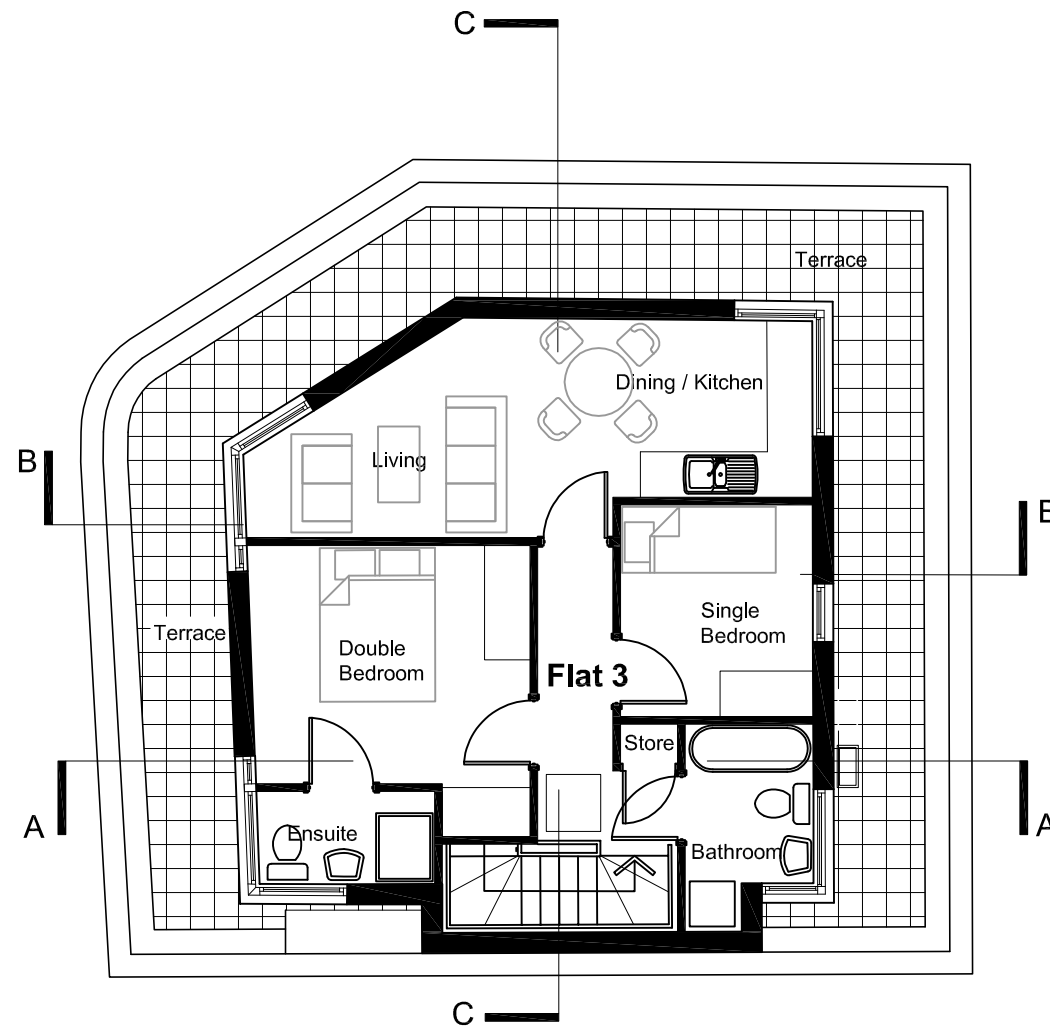

ROOF PLAN

THIRD FLOOR PLAN

Notes:

This drawing is the copyright of Freshlead Limited and may not be used without their consent.

This drawing is not to be scaled

Discrepancies are to be brought to the attention of Freshlead Limited immediately

Revisions:

-	-	Preliminary Issue	-	-

Location Plan

Client:

**FRUITION PROPERTIES
7 EUROPA STUDIOS
VICTORIA ROAD, NW10 6ND**

Project:

**EXTENSION TO THE CAROB
TREE RESTAURANT,
HIGHGATE, CAMDEN**

Drawing:

**PROPOSED FLOOR PLANS
THIRD FLOOR & ROOF**

Status:

S96a APPLICATION

Drawing No: 15HR/P/98

Revision: -

Date: 10th July 2013

Scale @ A3: 1:100

Drawn By: NF