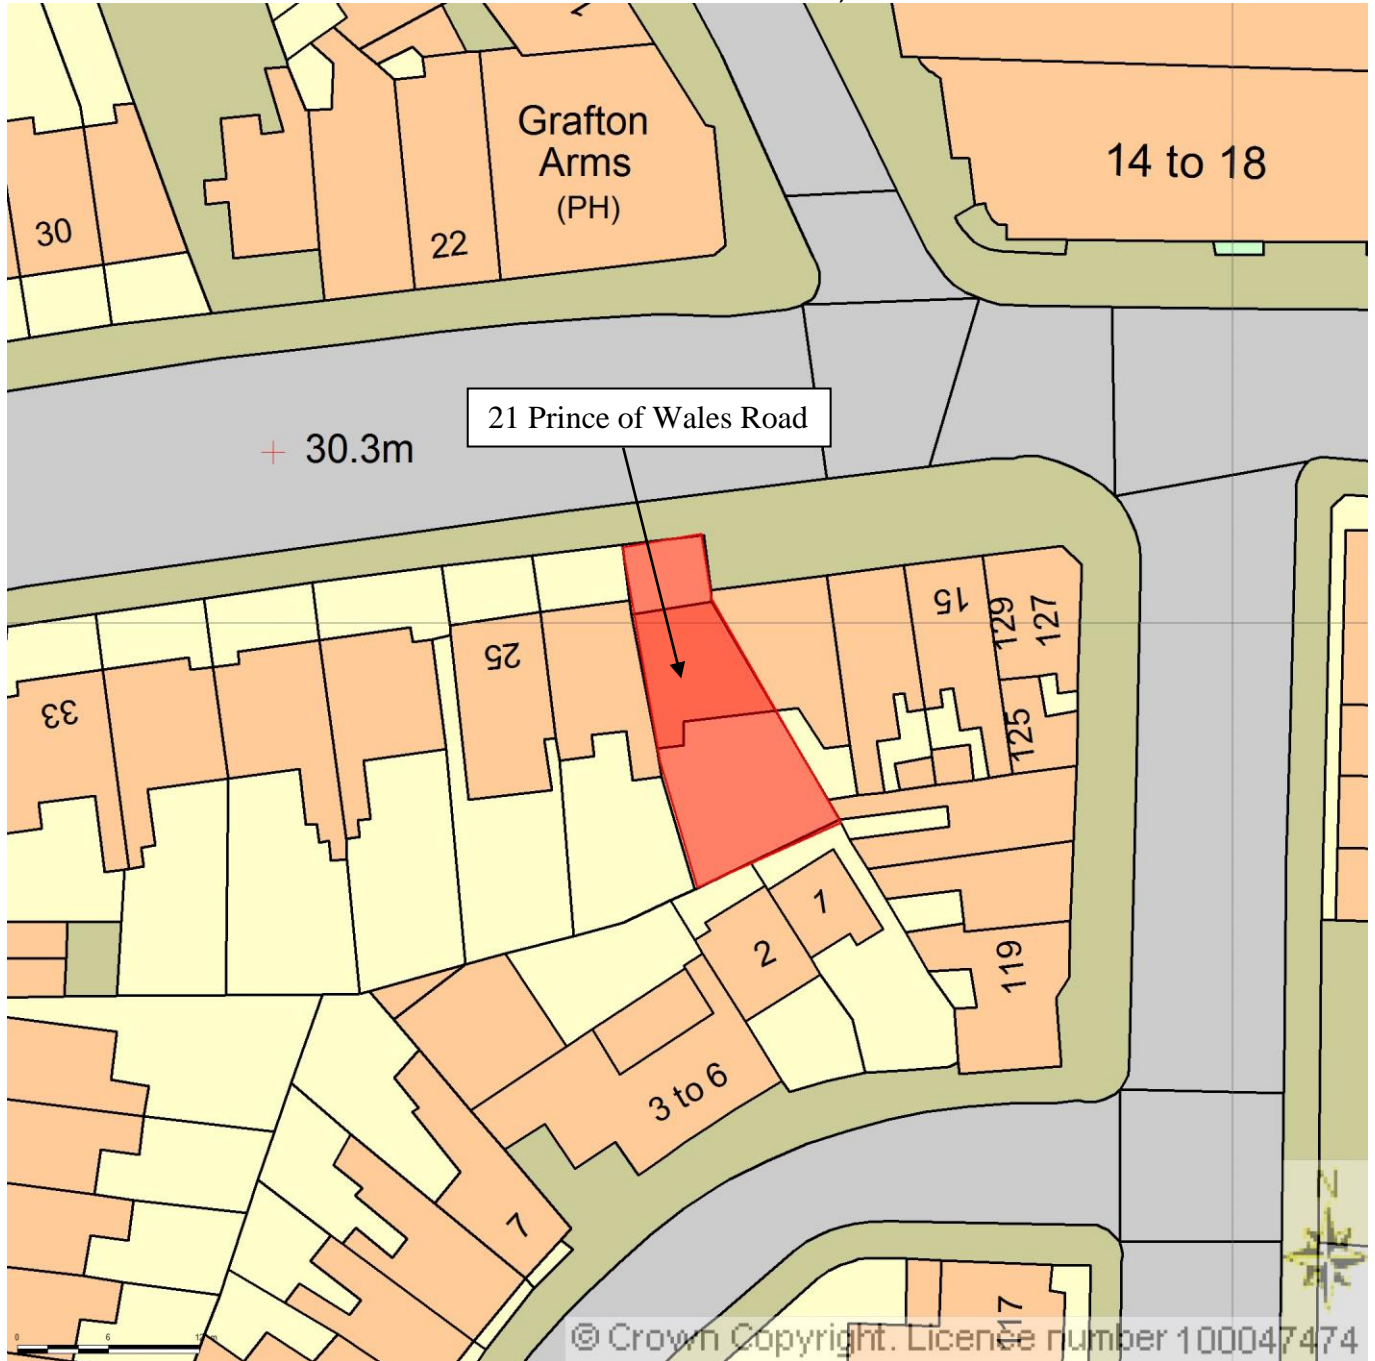

BLOCK PLAN  
21 Prince Of Wales Road, London NW5 3LH  
AREA 90m x 90m  
SCALE 1:500 on A4  
CENTRE COORDINATES: 528764, 184696

© Crown Copyright. Licence number 100047474