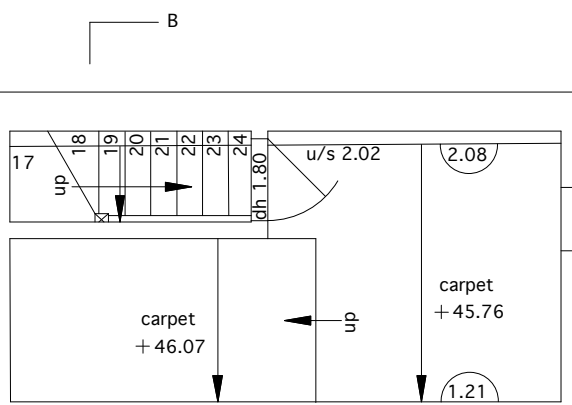

No 30

No 28

ALTERATIONS TO 32 LEVERTON STREET, LONDON NW5 FOR PATRICIA HUGHES
GROUND FLOOR PLAN AS EXISTING
 scale 1:50@A3 date 20 01 12
 IAN HAY architect 11 Halton Road, London N1 2EN tel 020 7688 1589
 drawing no. 151/01. 13 05 13

No 30

No 28

ALTERATIONS TO 32 LEVERTON STREET, LONDON NW5 FOR PATRICIA HUGHES
 FIRST FLOOR PLAN AS EXISTING
 scale 1:50@A3 date 20 01 12
 IAN HAY architect 11 Halton Road, London N1 2EN tel 020 7688 1589
 drawing no. 151/02. 13 05 13

No 30

No 28

ALTERATIONS TO 32 LEVERTON STREET, LONDON NW5 FOR PATRICIA HUGHES
 SECOND FLOOR PLAN AS EXISTING
 scale 1:50@A3 date 20 01 12
 IAN HAY architect 11 Halton Road, London N1 2EN tel 020 7688 1589
 drawing no. 151/03. 13 05 13