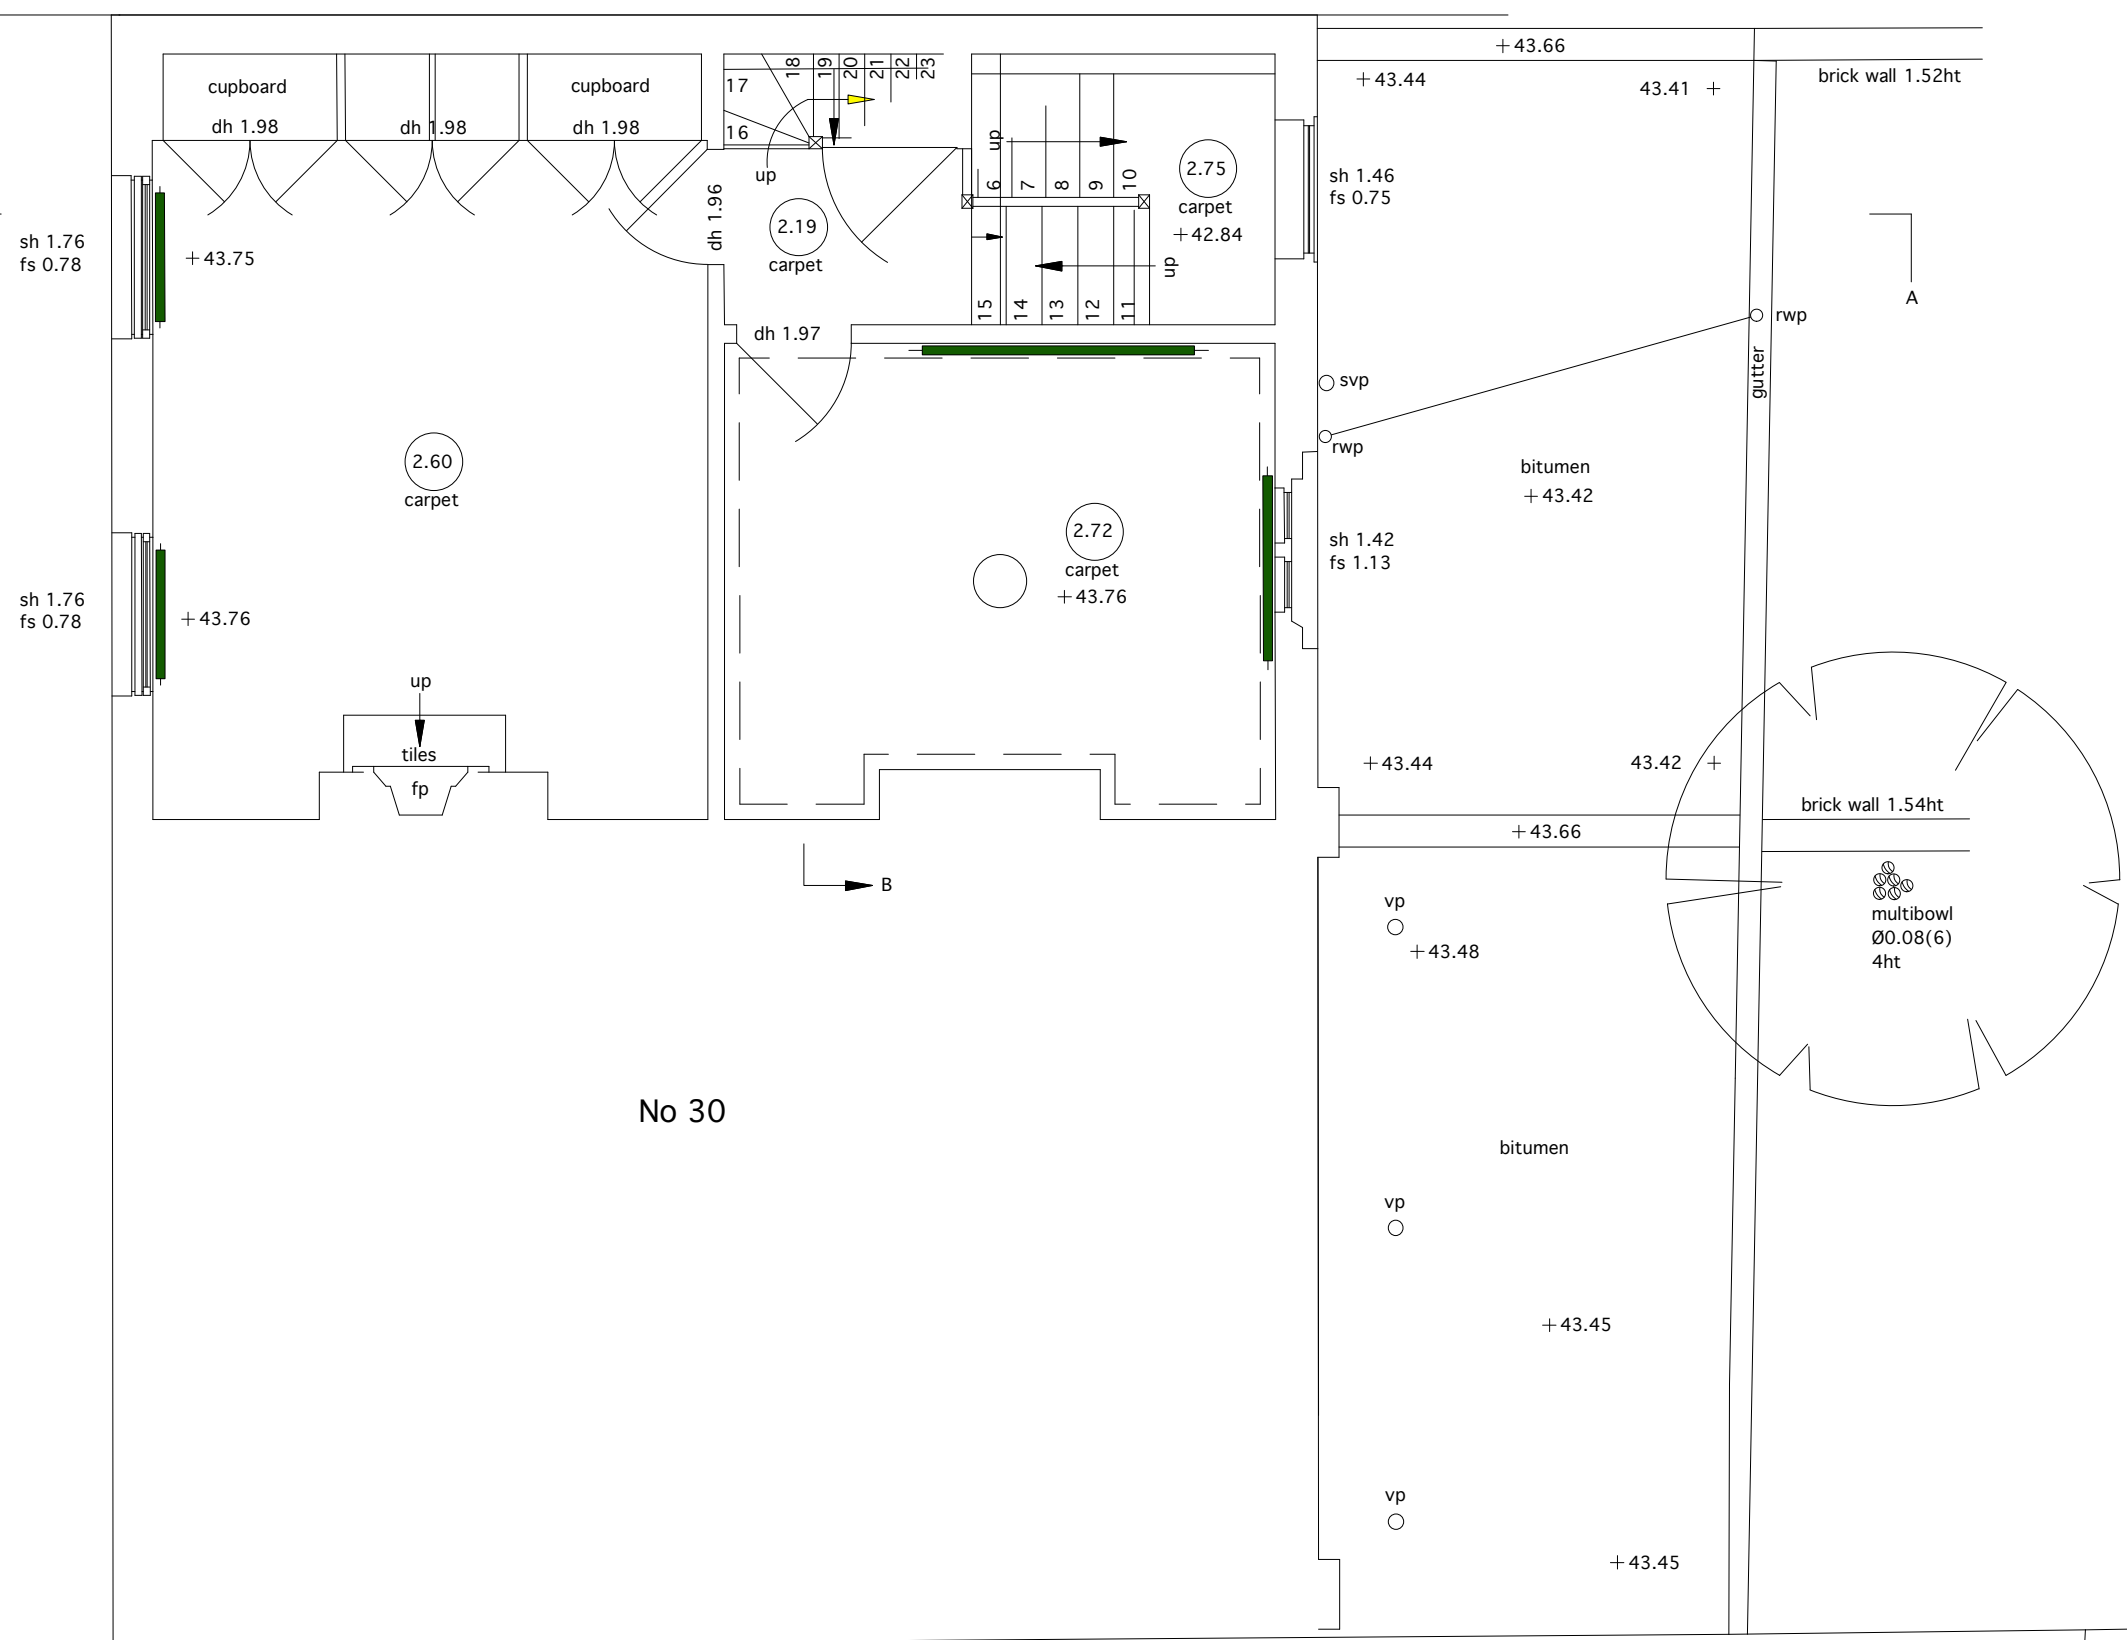

No 30

No 28

ALTERATIONS TO 32 LEVERTON STREET, LONDON NW5 FOR PATRICIA HUGHES
GROUND FLOOR PLAN AS EXISTING
 scale 1:50@A3 date 20 01 12
 IAN HAY architect 11 Halton Road, London N1 2EN tel 020 7688 1589
 drawing no. 151/01. 13 05 13

No 30

No 28

ALTERATIONS TO 32 LEVERTON STREET, LONDON NW5 FOR PATRICIA HUGHES
 FIRST FLOOR PLAN AS EXISTING
 scale 1:50@A3 date 20 01 12
 IAN HAY architect 11 Halton Road, London N1 2EN tel 020 7688 1589
 drawing no. 151/02. 13 05 13

No 30

No 28

ALTERATIONS TO 32 LEVERTON STREET, LONDON NW5 FOR PATRICIA HUGHES
 SECOND FLOOR PLAN AS EXISTING
 scale 1:50@A3 date 20 01 12
 IAN HAY architect 11 Halton Road, London N1 2EN tel 020 7688 1589
 drawing no. 151/03. 13 05 13

ALTERATIONS TO 32 LEVERTON STREET, LONDON NW5 FOR PATRICIA HUGHES
 ROOF PLAN AS EXISTING
 scale 1:50@A3 date 20 01 12
 IAN HAY architect 11 Halton Road, London N1 2EN tel 020 7688 1589
 drawing no. 151/04. 13 05 13