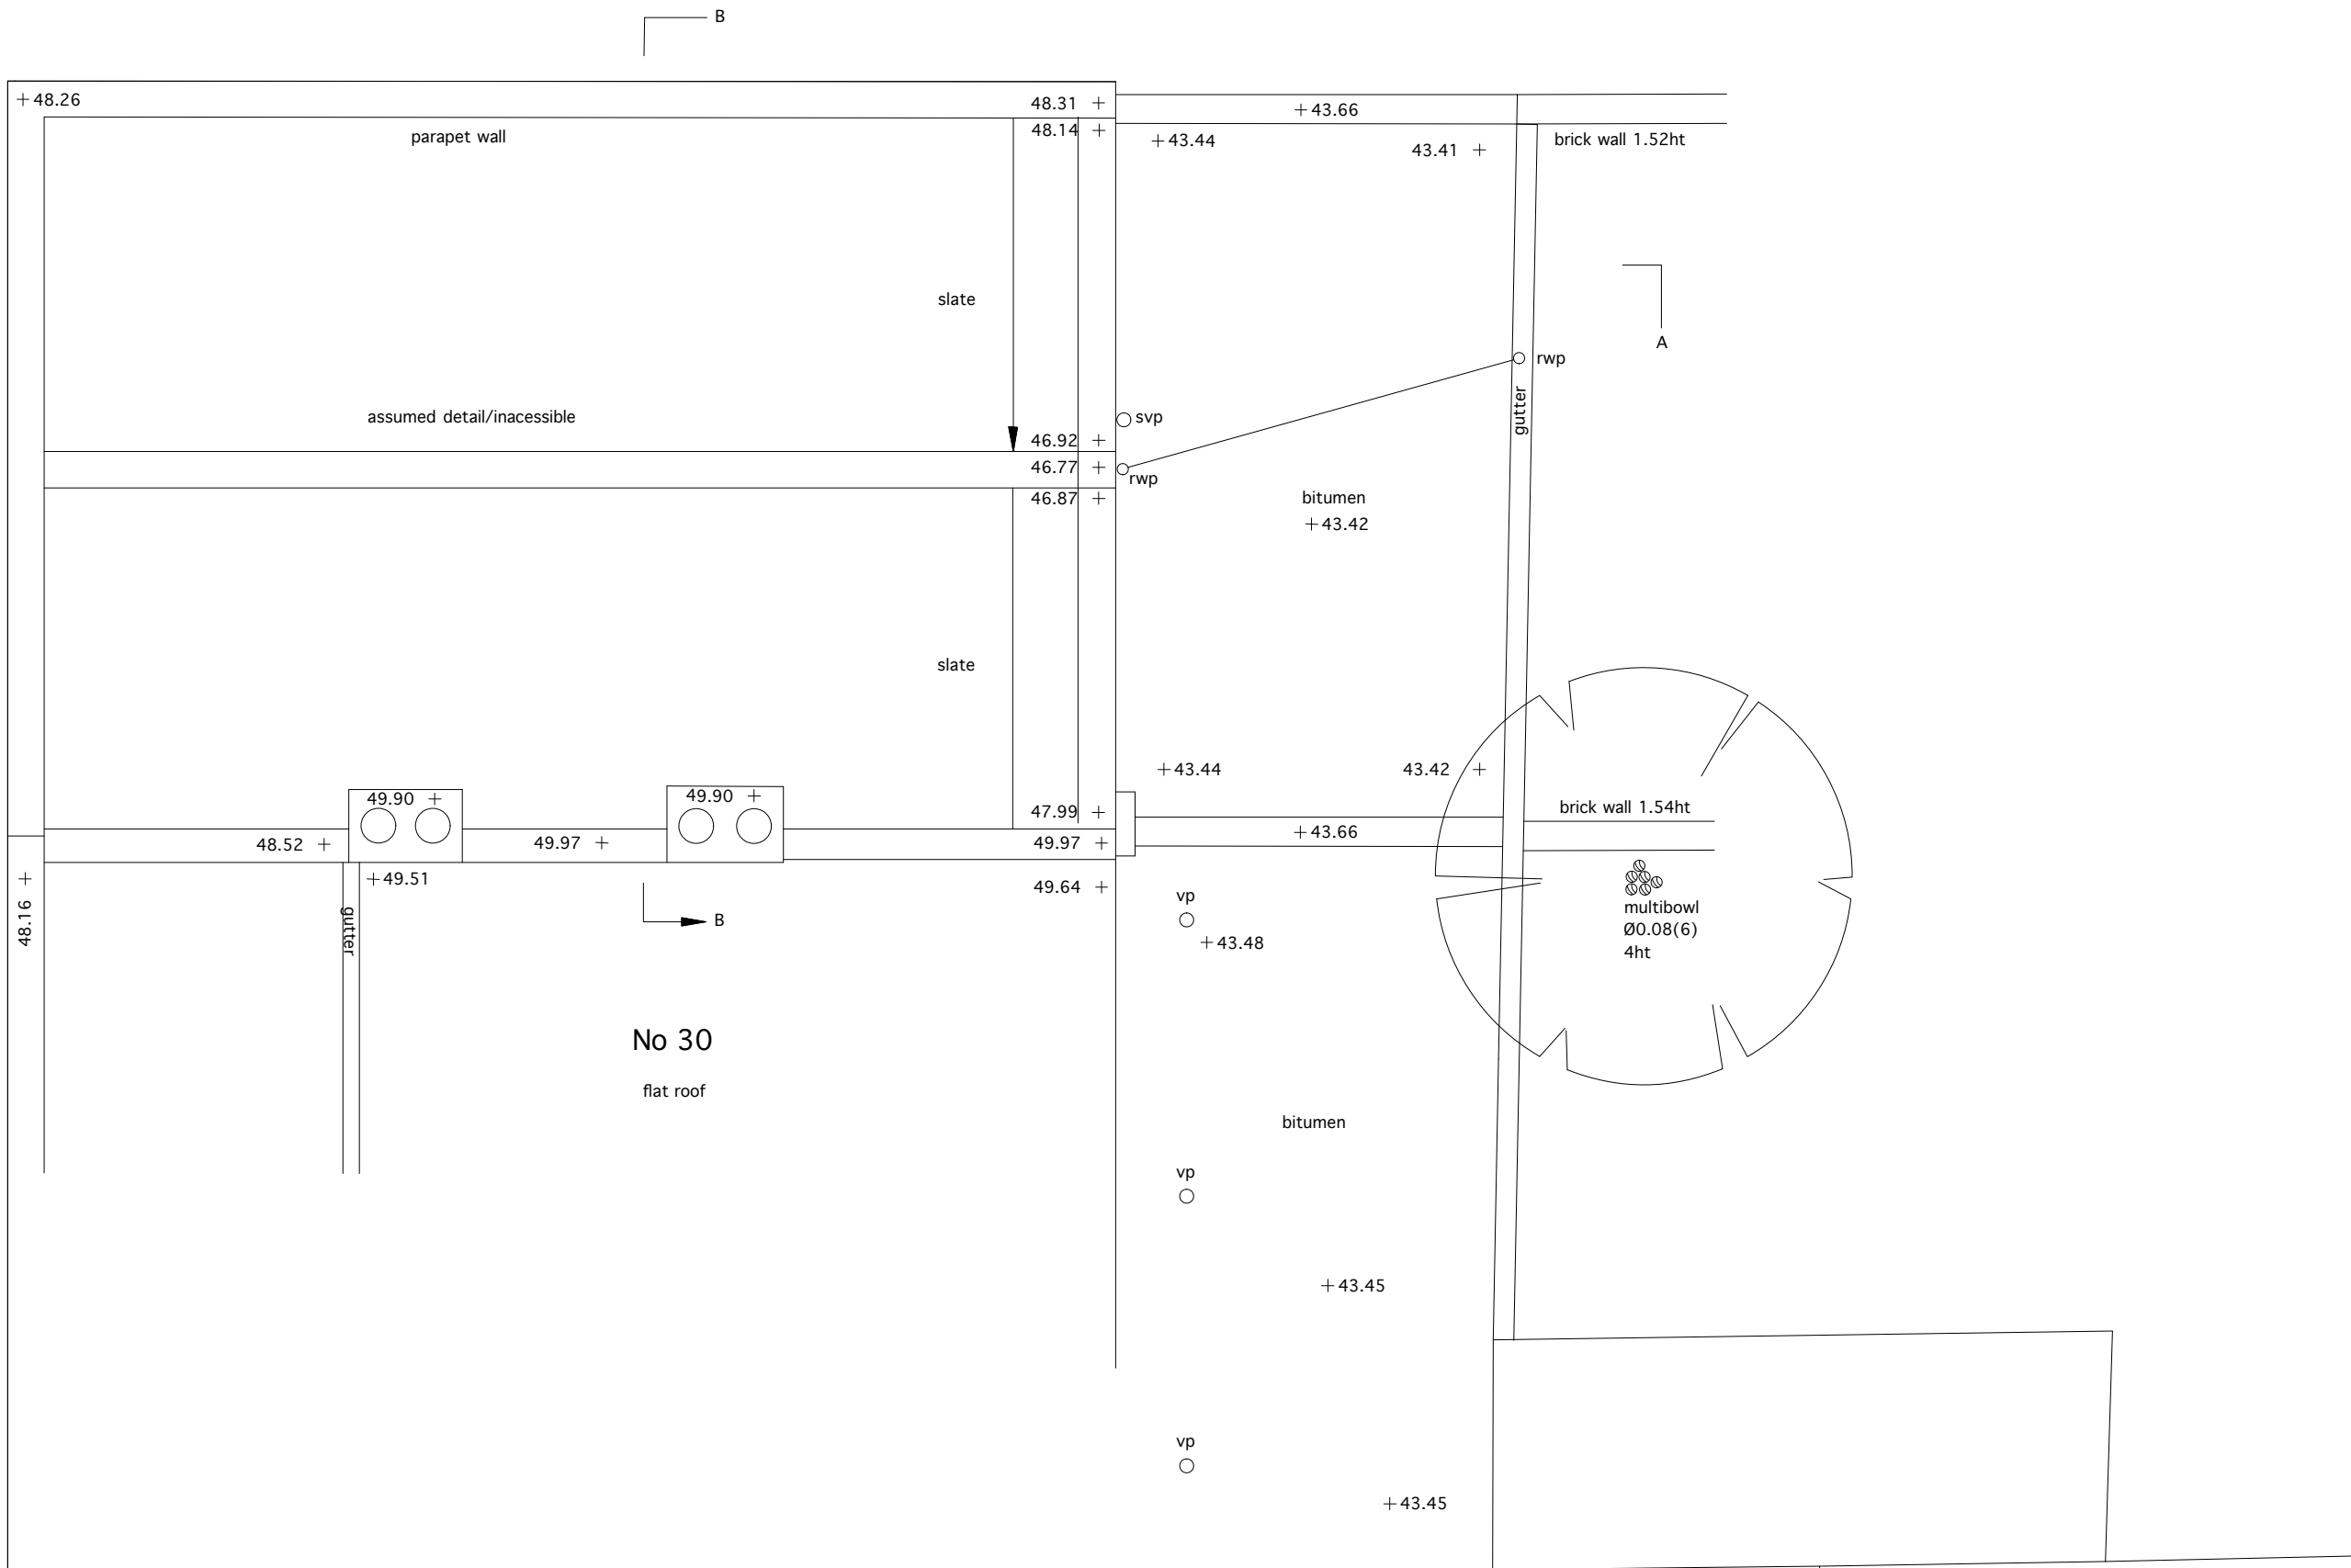

No 30

No 28

ALTERATIONS TO 32 LEVERTON STREET, LONDON NW5 FOR PATRICIA HUGHES
GROUND FLOOR PLAN AS EXISTING
 scale 1:50@A3 date 20 01 12
 IAN HAY architect 11 Halton Road, London N1 2EN tel 020 7688 1589
 drawing no. 151/01. 13 05 13

No 30

No 28

ALTERATIONS TO 32 LEVERTON STREET, LONDON NW5 FOR PATRICIA HUGHES
 FIRST FLOOR PLAN AS EXISTING
 scale 1:50@A3 date 20 01 12
 IAN HAY architect 11 Halton Road, London N1 2EN tel 020 7688 1589
 drawing no. 151/02. 13 05 13

No 30

No 28

ALTERATIONS TO 32 LEVERTON STREET, LONDON NW5 FOR PATRICIA HUGHES
 SECOND FLOOR PLAN AS EXISTING
 scale 1:50@A3 date 20 01 12
 IAN HAY architect 11 Halton Road, London N1 2EN tel 020 7688 1589
 drawing no. 151/03. 13 05 13

ALTERATIONS TO 32 LEVERTON STREET, LONDON NW5 FOR PATRICIA HUGHES
 ROOF PLAN AS EXISTING
 scale 1:50@A3 date 20 01 12
 IAN HAY architect 11 Halton Road, London N1 2EN tel 020 7688 1589
 drawing no. 151/04. 13 05 13