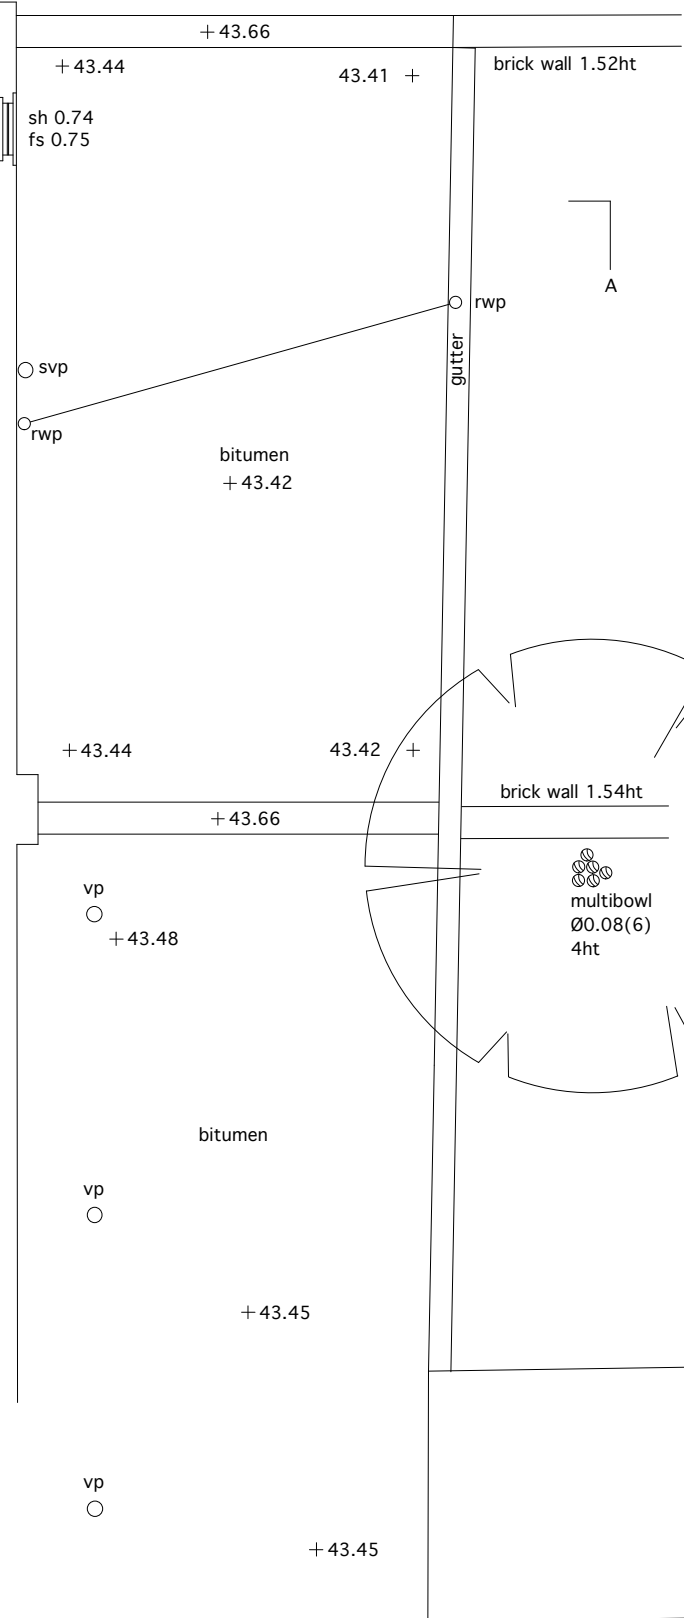

No 30

No 28

ALTERATIONS TO 32 LEVERTON STREET, LONDON NW5 FOR PATRICIA HUGHES
GROUND FLOOR PLAN AS EXISTING
 scale 1:50@A3 date 20 01 12
 IAN HAY architect 11 Halton Road, London N1 2EN tel 020 7688 1589
 drawing no. 151/01. 13 05 13

No 30

No 28

ALTERATIONS TO 32 LEVERTON STREET, LONDON NW5 FOR PATRICIA HUGHES
 FIRST FLOOR PLAN AS EXISTING
 scale 1:50@A3 date 20 01 12
 IAN HAY architect 11 Halton Road, London N1 2EN tel 020 7688 1589
 drawing no. 151/02. 13 05 13

No 30

No 28

ALTERATIONS TO 32 LEVERTON STREET, LONDON NW5 FOR PATRICIA HUGHES
 SECOND FLOOR PLAN AS EXISTING
 scale 1:50@A3 date 20 01 12
 IAN HAY architect 11 Halton Road, London N1 2EN tel 020 7688 1589
 drawing no. 151/03. 13 05 13

ALTERATIONS TO 32 LEVERTON STREET, LONDON NW5 FOR PATRICIA HUGHES
 ROOF PLAN AS EXISTING
 scale 1:50@A3 date 20 01 12
 IAN HAY architect 11 Halton Road, London N1 2EN tel 020 7688 1589
 drawing no. 151/04. 13 05 13