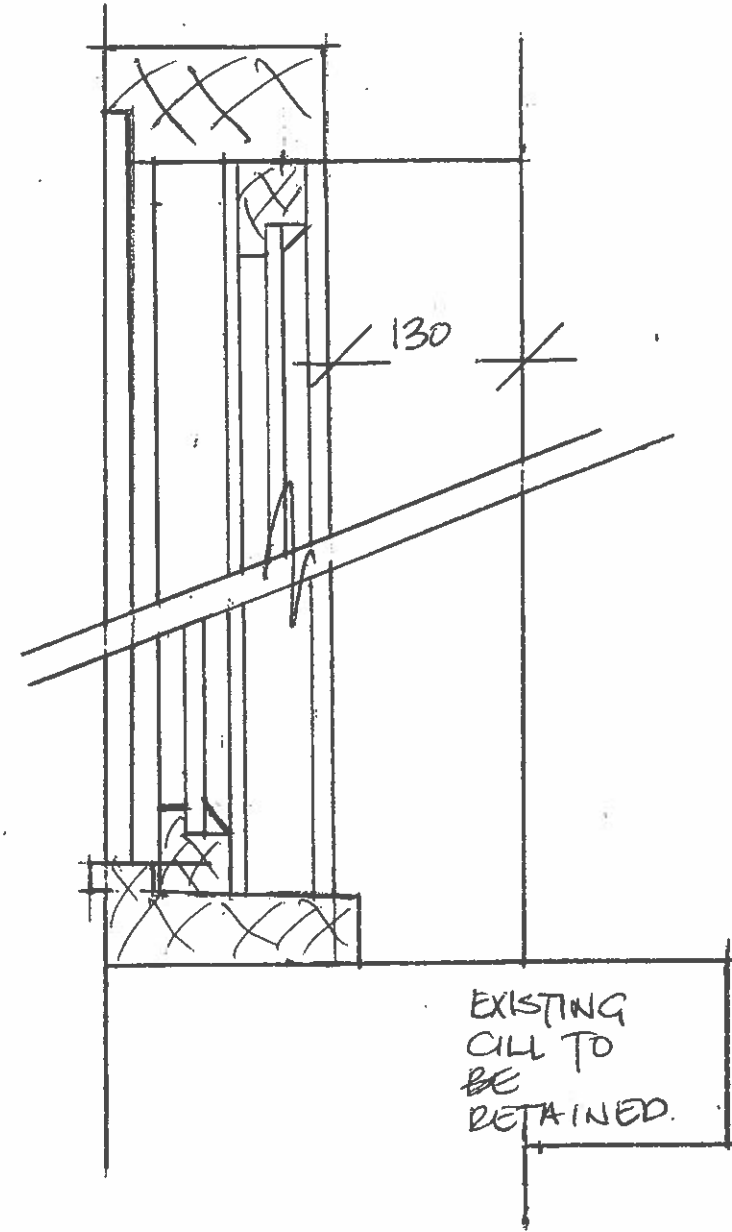

NEW PAINTED SOFTWOOD DOUBLE GLAZED  
DOUBLE HUNG SASHES IN BOX FRAMES

FRONT ELEVATION AS EXISTING

FRONT ELEVATION AS PROPOSED

82 BELSIZE PARK GARDENS LONDON NW3

Watkinson + Cosgrave  
Linton House  
39-51 Highgate Road  
London NW5 1RT  
020 7485 6016

DWG No. 4674/2

SCALE 1:100

JULY 2013

SECTION THROUGH EXISTING WINDOW AS EXISTING

SECTION THROUGH PROPOSED WINDOW

82 BELSIZE PARK GARDENS LONDON NW3

Watkinson + Cosgrave  
 Linton House  
 39-51 Highgate Road  
 London NW5 1RT  
 020 7485 6016