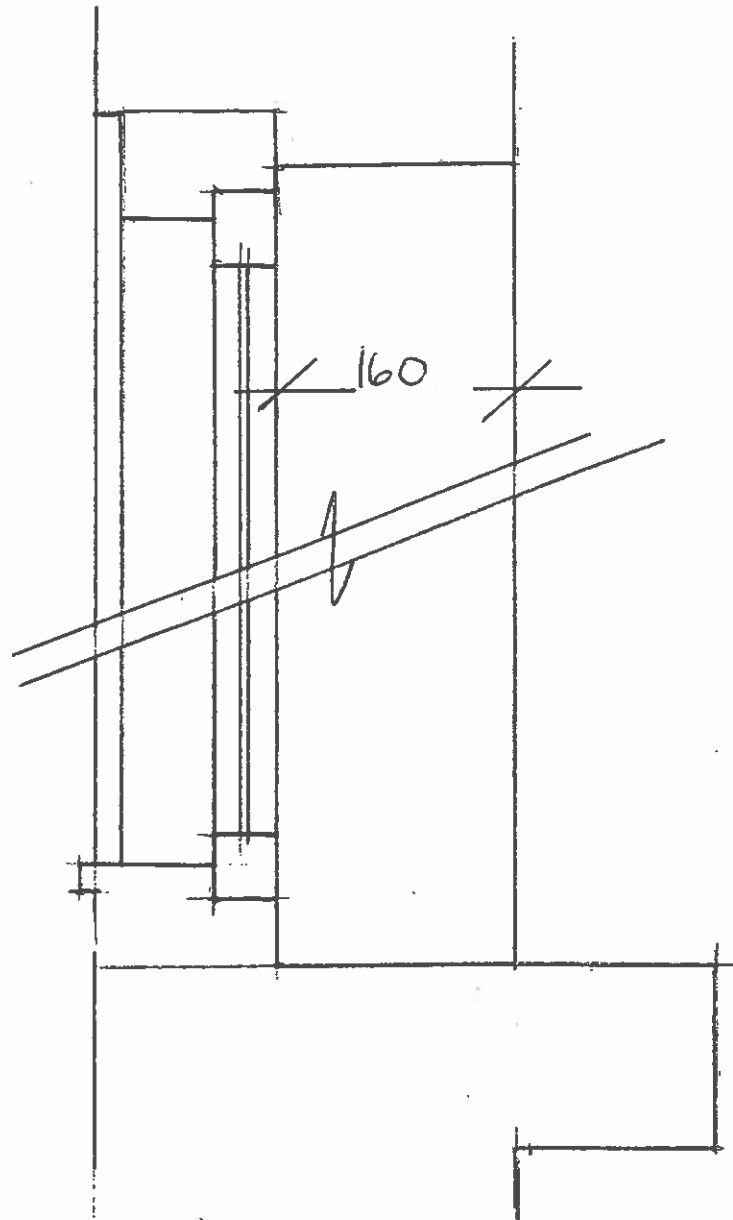

NEW PAINTED SOFTWOOD DOUBLE GLAZED  
DOUBLE HUNG SASHES IN BOX FRAMES

FRONT ELEVATION AS EXISTING

FRONT ELEVATION AS PROPOSED

82 BELSIZE PARK GARDENS LONDON NW3

Watkinson + Cosgrave  
Linton House  
39-51 Highgate Road  
London NW5 1RT  
020 7485 6016

DWG No. 4674/2

SCALE 1:100

JULY 2013

SECTION THROUGH EXISTING WINDOW AS EXISTING

SECTION THROUGH PROPOSED WINDOW

82 BELSIZE PARK GARDENS LONDON NW3

Watkinson + Cosgrave  
 Linton House  
 39-51 Highgate Road  
 London NW5 1RT  
 020 7485 6016

SCALE 1:5  
 JULY 2013

DWG No. 4674/3