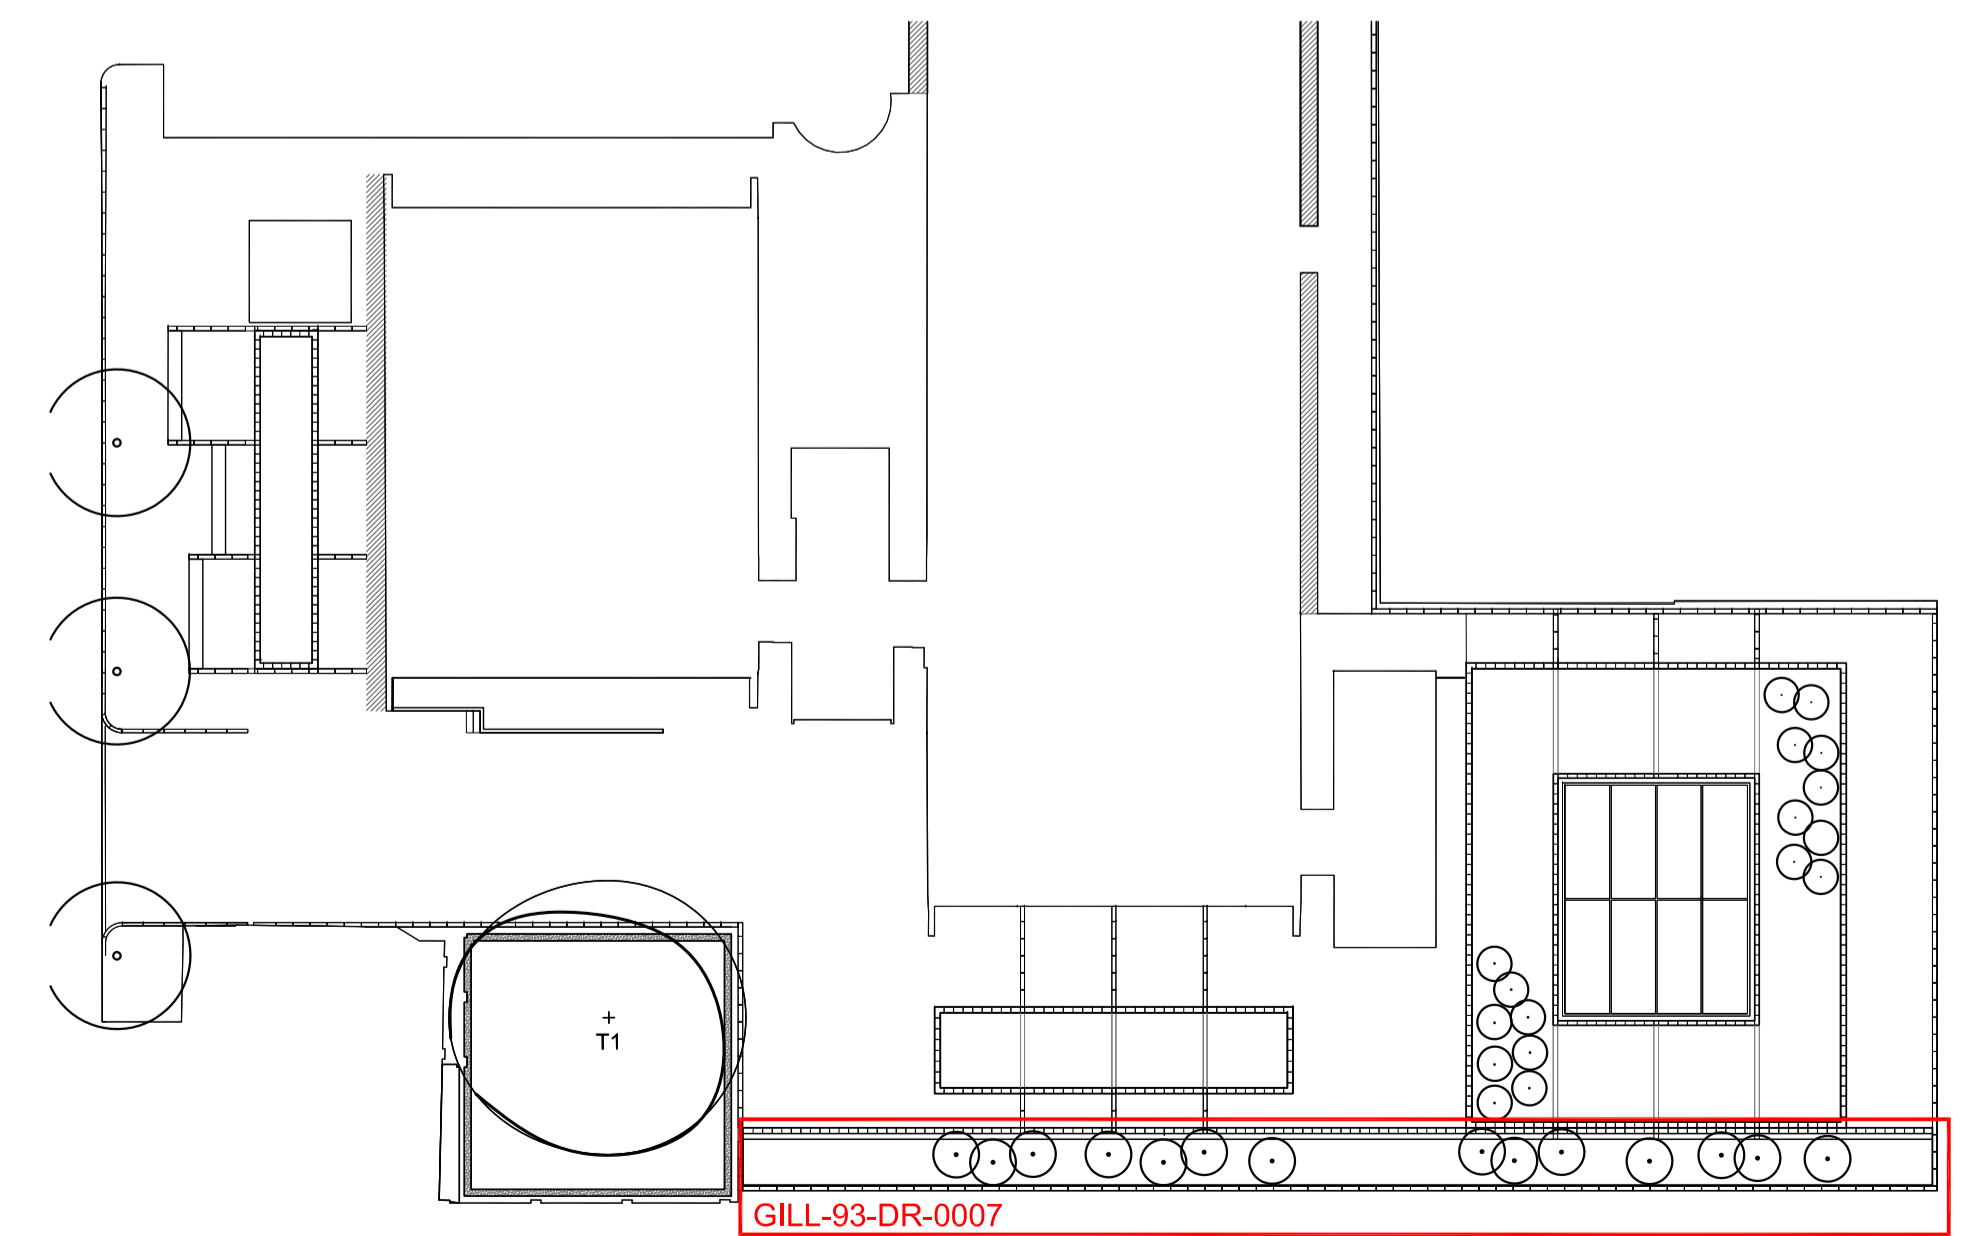

2 Key plan - Planting Plans
NTS

PLANTING DENSITY:
Plants to be spaced as per density on Planting schedule GILL-93-DR-0005.
Within each planting area, species to be planted randomly to create simple matrix of grouped species.