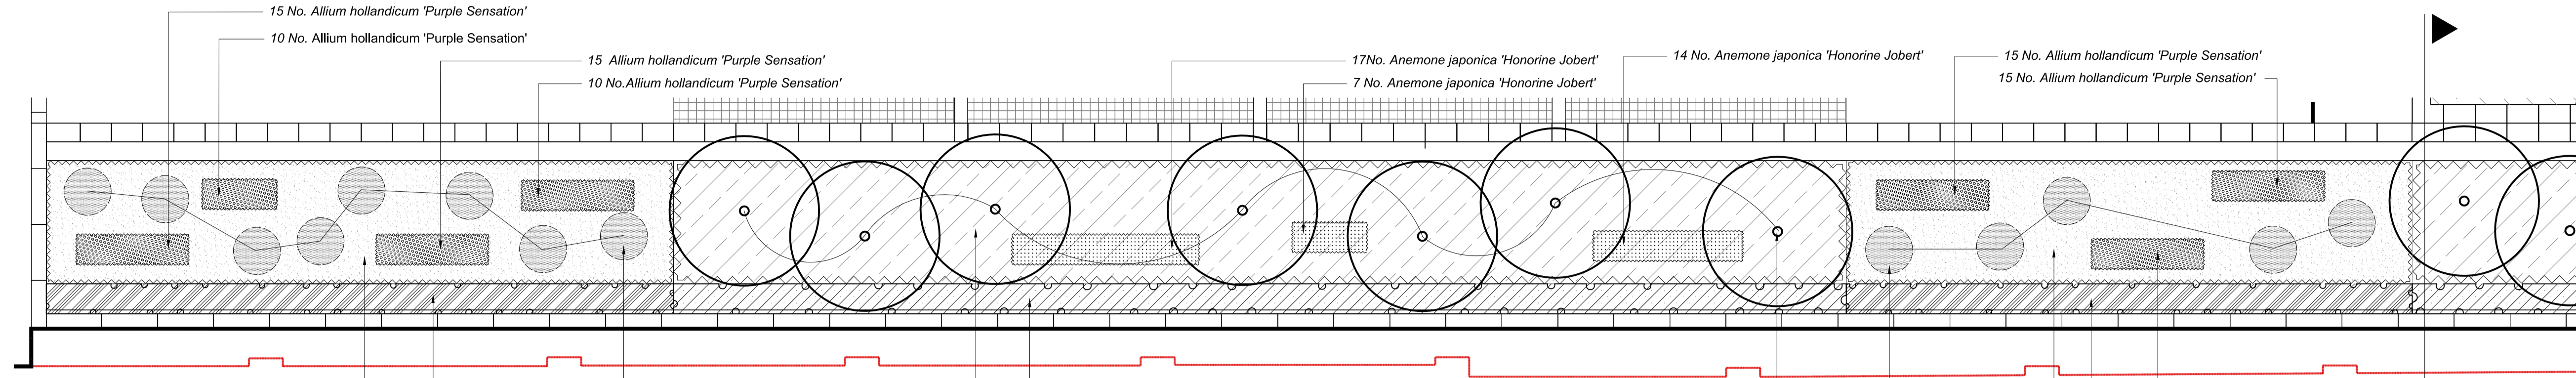

rev	details	by	date
T01	issued for stage E	cf	06.08.10
T02	issued for Tender	cf	13.10.11
T03	issued for Tender	cf	24.02.12
T04	Application for planning approval	JA	27.11.12
T05	Construction - Draft	JA	29.11.12
T06	For Construction	OD	11.12.12

Notes

- 1.0 All dimensions in millimeters.
- 1.1 All dimensions are indicative and need to be confirmed by engineers
- 1.2 All structural elements are subject to further design by engineers. Drawings are indicative to show general aspirations of External Works surface treatments.
- 1.3 To be read in conjunction with Planting Schedule found on drawing OX4504-5-005

Key

- Groundcover B
- Groundcover C
- Buxus hedge - 400 (w) x 600mm (h)
- Buxus hedge - 400 (w) x 450mm (h)
- Anemone 'Honorine Joubert'
- Allium hollandicum 'Purple Sensation'
- Tulipa 'Spring Green'

Architects
RSH+P
Thames Wharf
Rainville Road
London
W6 9HA

Engineers
Arup
13 Fitzroy Street
London
W1T 4BQ

Engineers
Ramboll Whitby Bld
60 Newman Street
London
W1T 3DA

Project title
British Museum WCEC

Drawing title
**Planting Plans: sheet 3 of 4
Long Planter**

CONSTRUCTION	Drawing status		Scale	Drawn	
	As Shown @ A1	Date			CF
		06.08.2010		SR	
	Drawing number		Revision		

GILL-93-DR-0007 T06

Client

World Conservation and Exhibitions Centre

GILLESPIES

© copyright GILLESPIES LLP, all rights reserved

1 Long planter - plan 1
Section - Scale 1:50 @ A1