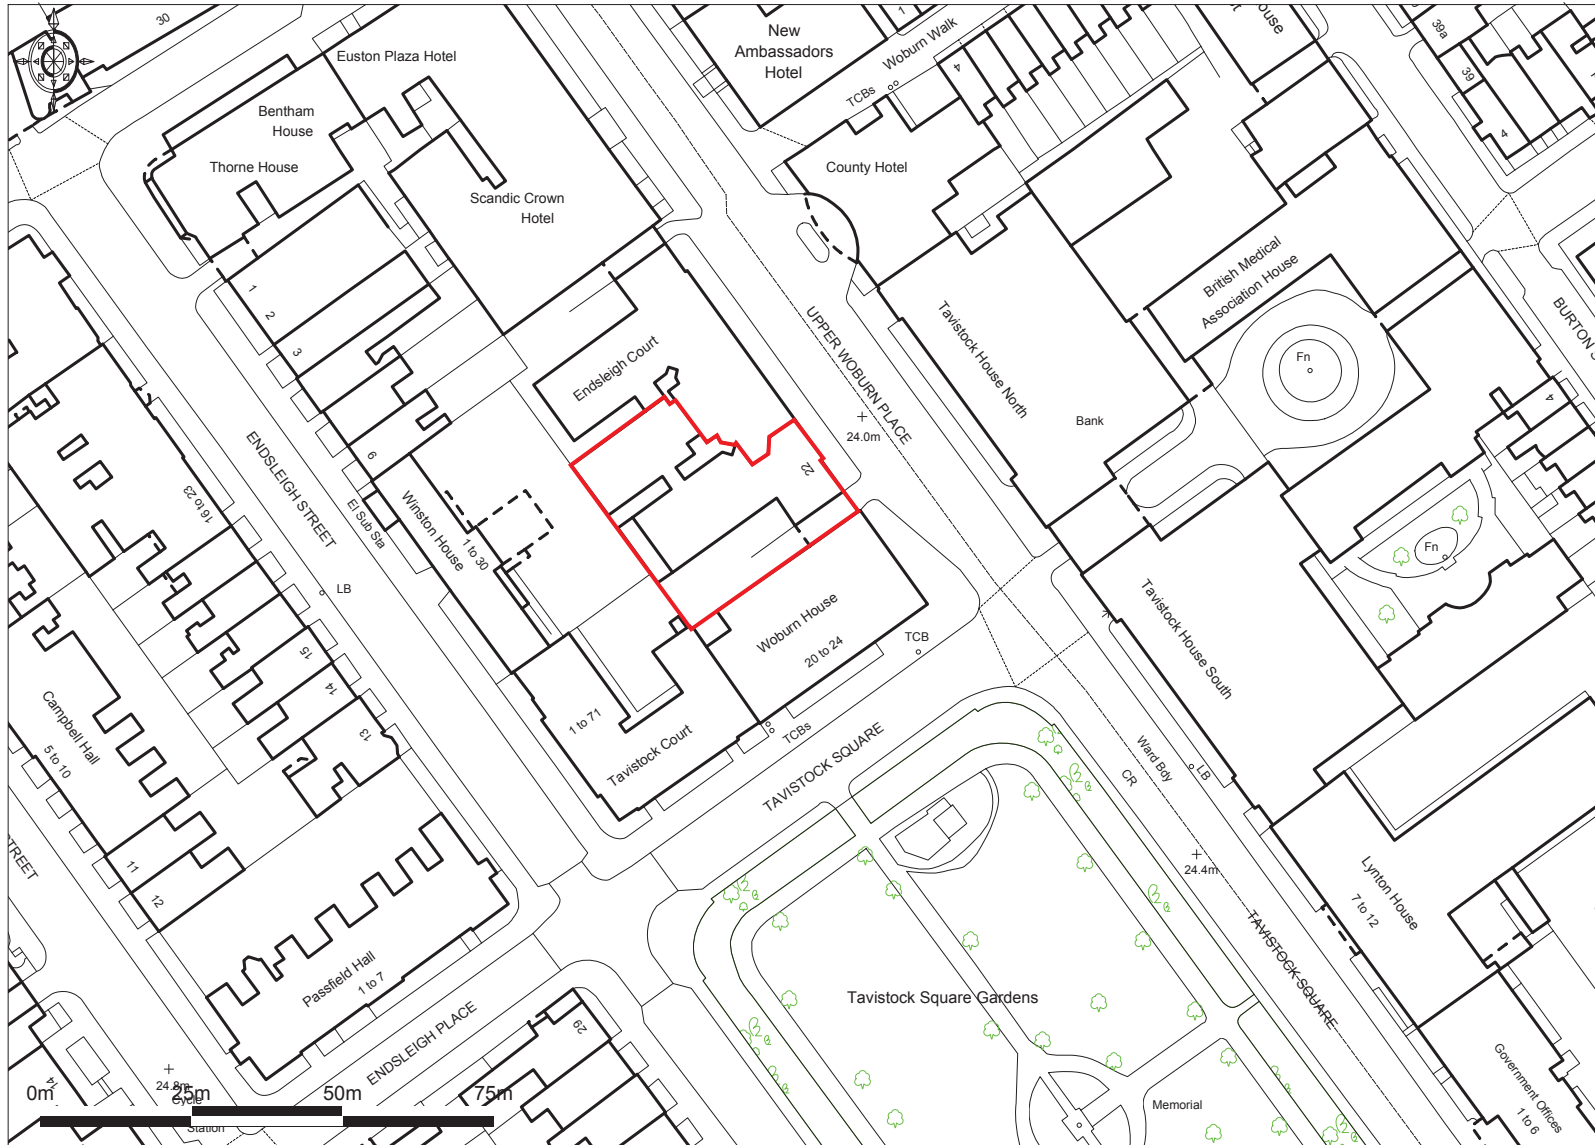

KEY

The Site

nlp Nathaniel Lichfield & Partners
Planning, Design, Economics.

Project 22 Upper Woburn Place, London

Title **Site Location Plan**

Client Moreland Majestic Ltd

Date August 2013

Scale 1:1250 @ A4

Drawn by AH

Drig. No IL13573-001