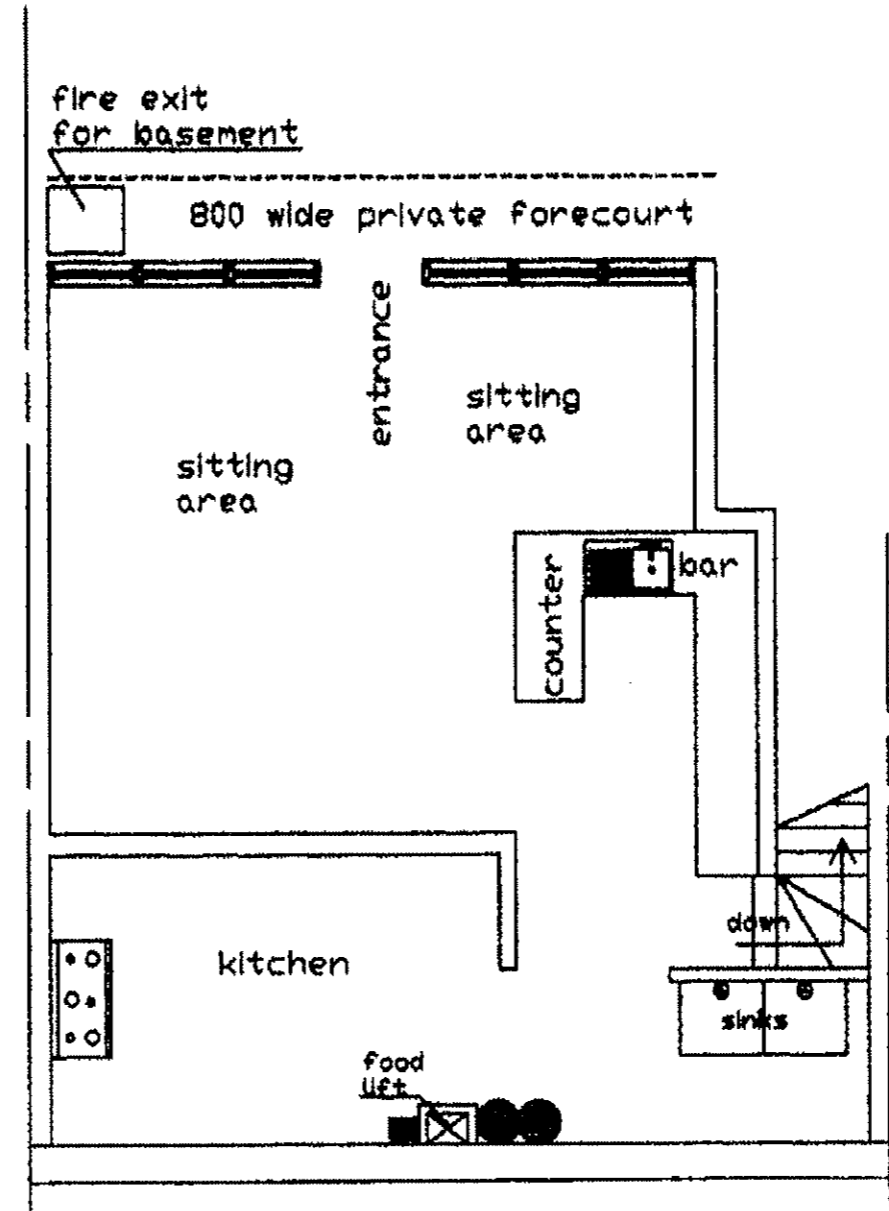

Basement plan

Ground floor plan

Legend:

- Fire extinguisher
- Fire blanket

Floor plans			
16 Endell Street London WC2			
Drawn:	Y Yao (BSc) tel: 07950 362095	Scale:	1 : 100
Date:	28.06.05	Drawing No.:	01