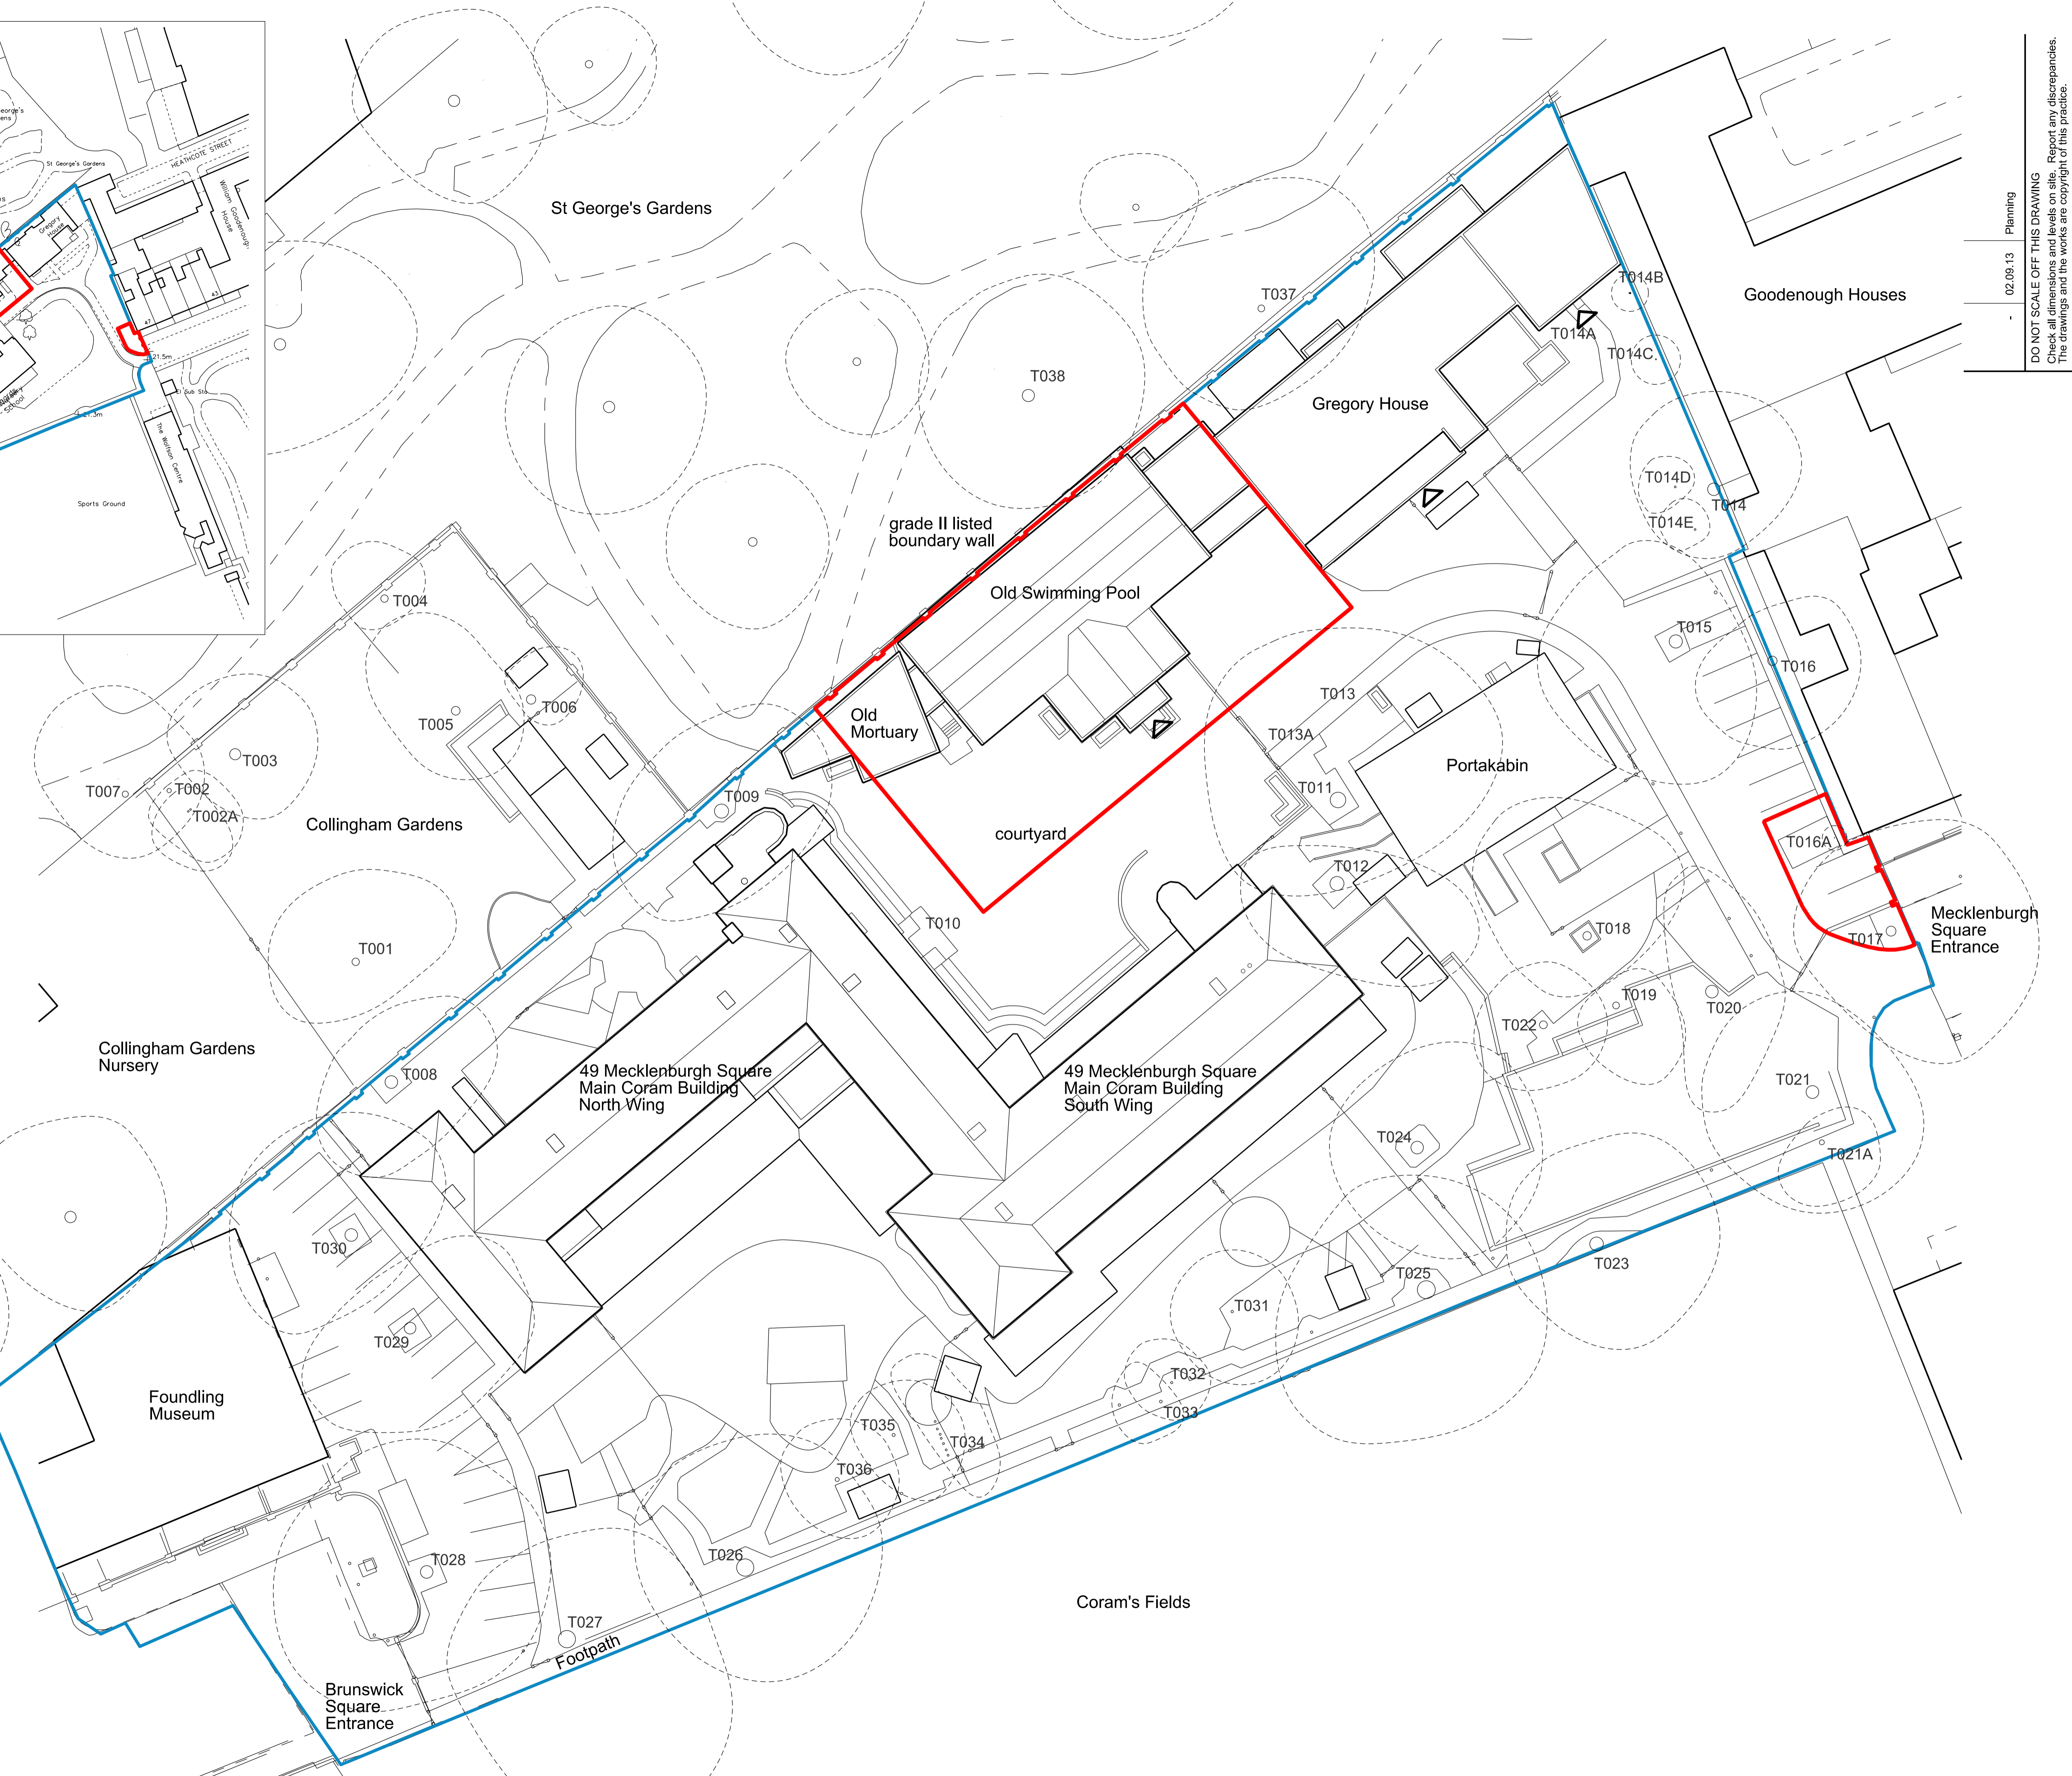

Existing Location Plan  
Scale 1:1250

0 1 5 10 20 metres

KEY

- Site Ownership —
- Proposed Development —

Collingham Gardens Nursery

Foundling Museum

Brunswick Square Entrance

Footpath

02.09.13 Planning

DO NOT SCALE OFF THIS DRAWING  
Check all dimensions and levels on site. Report any discrepancies.  
The drawings and the works are copyright of this practice.

STATUS	Scale	Rev. No	Rev. Date
Planning	1:250@A1		02.09.13
	1:500@A3		

Job Coram Campus New East Building

Drawg Description **Existing Site Plan**

PHILIP MEADOWCROFT ARCHITECTS  
STUDIO 1A HIGHGATE BUSINESS CENTRE 33 GREENWOOD PLACE LONDON NW5 1LB  
T 07905697719 E philipmeadowcroftarchitects@gmail.com

Drawg No **0903E\_010**