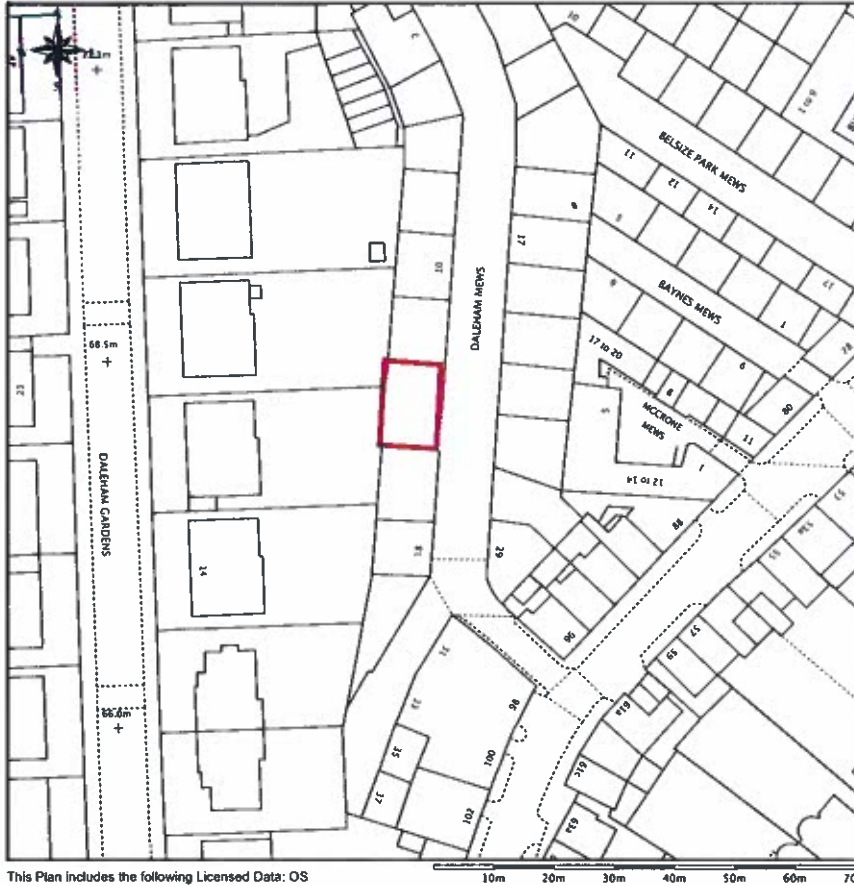

14 Daleham Mews, London, NW3 5DB

This Plan includes the following Licensed Data: OS MasterMap Black and White PDF Site Location Plan - Mini by the Ordnance Survey National Geographic Database and incorporating surveyed revision available at the date of production. Reproduction in whole or in part is prohibited without the prior permission of Ordnance Survey. The representation of a road, track or path is no evidence of a right of way. The representation of features as lines is no evidence of a property boundary. © Crown copyright and database rights 2013. Ordnance Survey 0100031673

Scale: 1:1250, paper size: A4

Site Location Plan