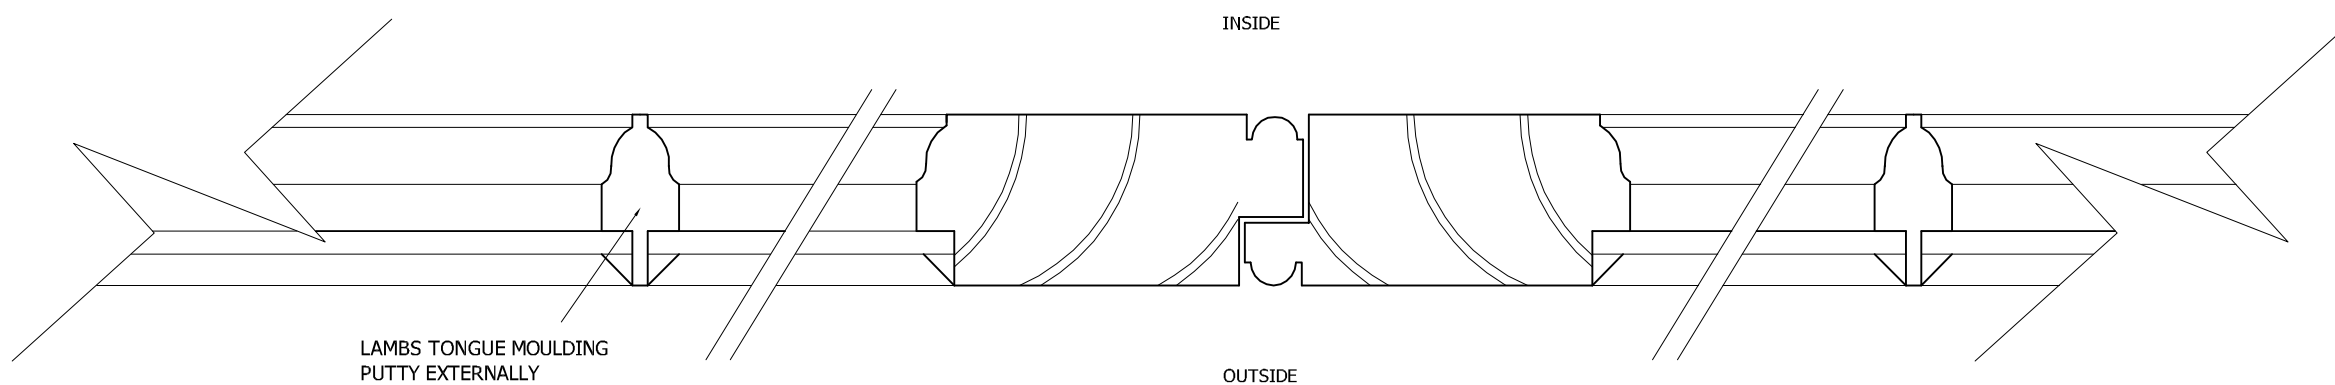

NEW FRENCH DOOR  
LOWER GROUND  
1:20

LAMBS TONGUE MOULDING  
PUTTY EXTERNALLY

SECTION A-A  
1:2

<b>INDIGO</b> DESIGN ASSOCIATES LIMITED			
7A FILMER MEWS, 75 FILMER ROAD LONDON, SW6 7JF			
TEL: 020 7610 6122 www.indigo.gb.net		FAX: 020 7610 6941 ma@indigo.gb.net	
PROJECT	SCALE	DATE	DWG NO
2 CHALCOT SQUARE LONDON NW1	1:20 & 1:2 & A3	JULY 2013	CS 12 Rev A
PROPOSED FRENCH DOORS		REVISION Rev A 14/09/2013 New french door to upper ground floor on first following comments from planning office.	