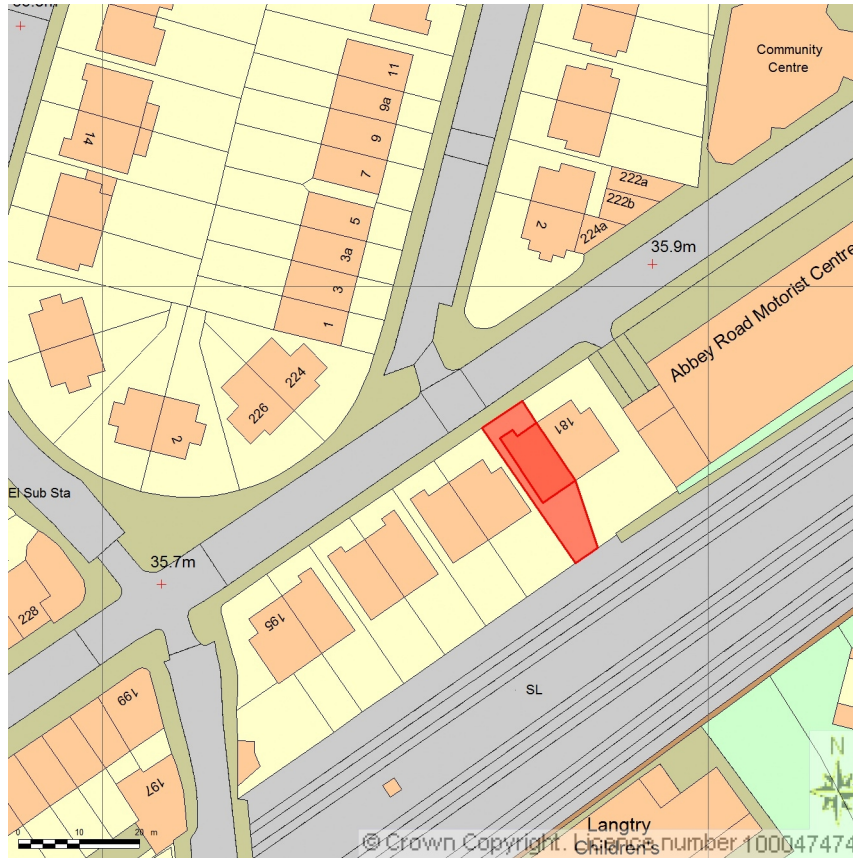

AREA 2 HA  
SCALE: 1:1250  
CENTRE COORDINATES: 525655 , 183776

Supplied by Streetwise Maps Ltd  
[www.streetwise.net](http://www.streetwise.net)  
Licence No: 100047474