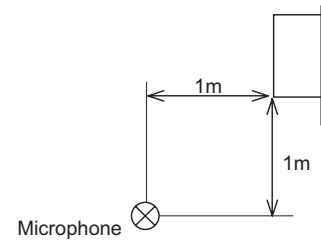

2-8-7. Sound characteristics (NC curve)

RAV-SM566KRT-E

Fan tap	H	M	L
Sound pressure level (dB(A))	42	39	36

RAV-SM806KRT-E

Fan tap	H	M	L
Sound pressure level (dB(A))	47	41	36