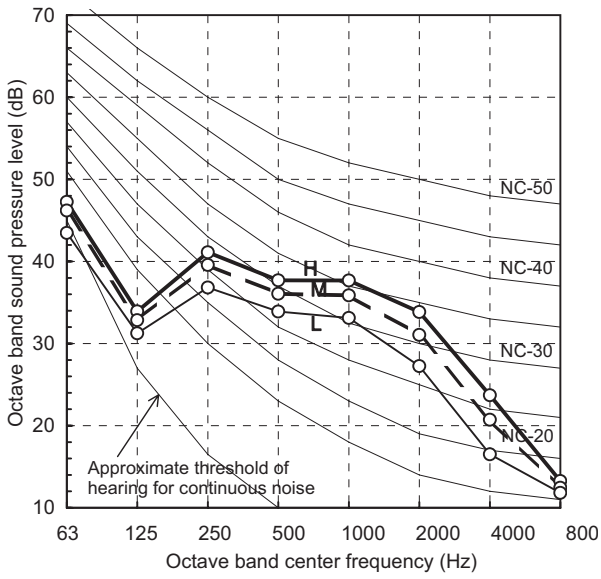

2-8-7. Sound characteristics (NC curve)

RAV-SM566KRT-E

Fan tap	H	M	L
Sound pressure level (dB(A))	42	39	36

RAV-SM806KRT-E

Fan tap	H	M	L
Sound pressure level (dB(A))	47	41	36