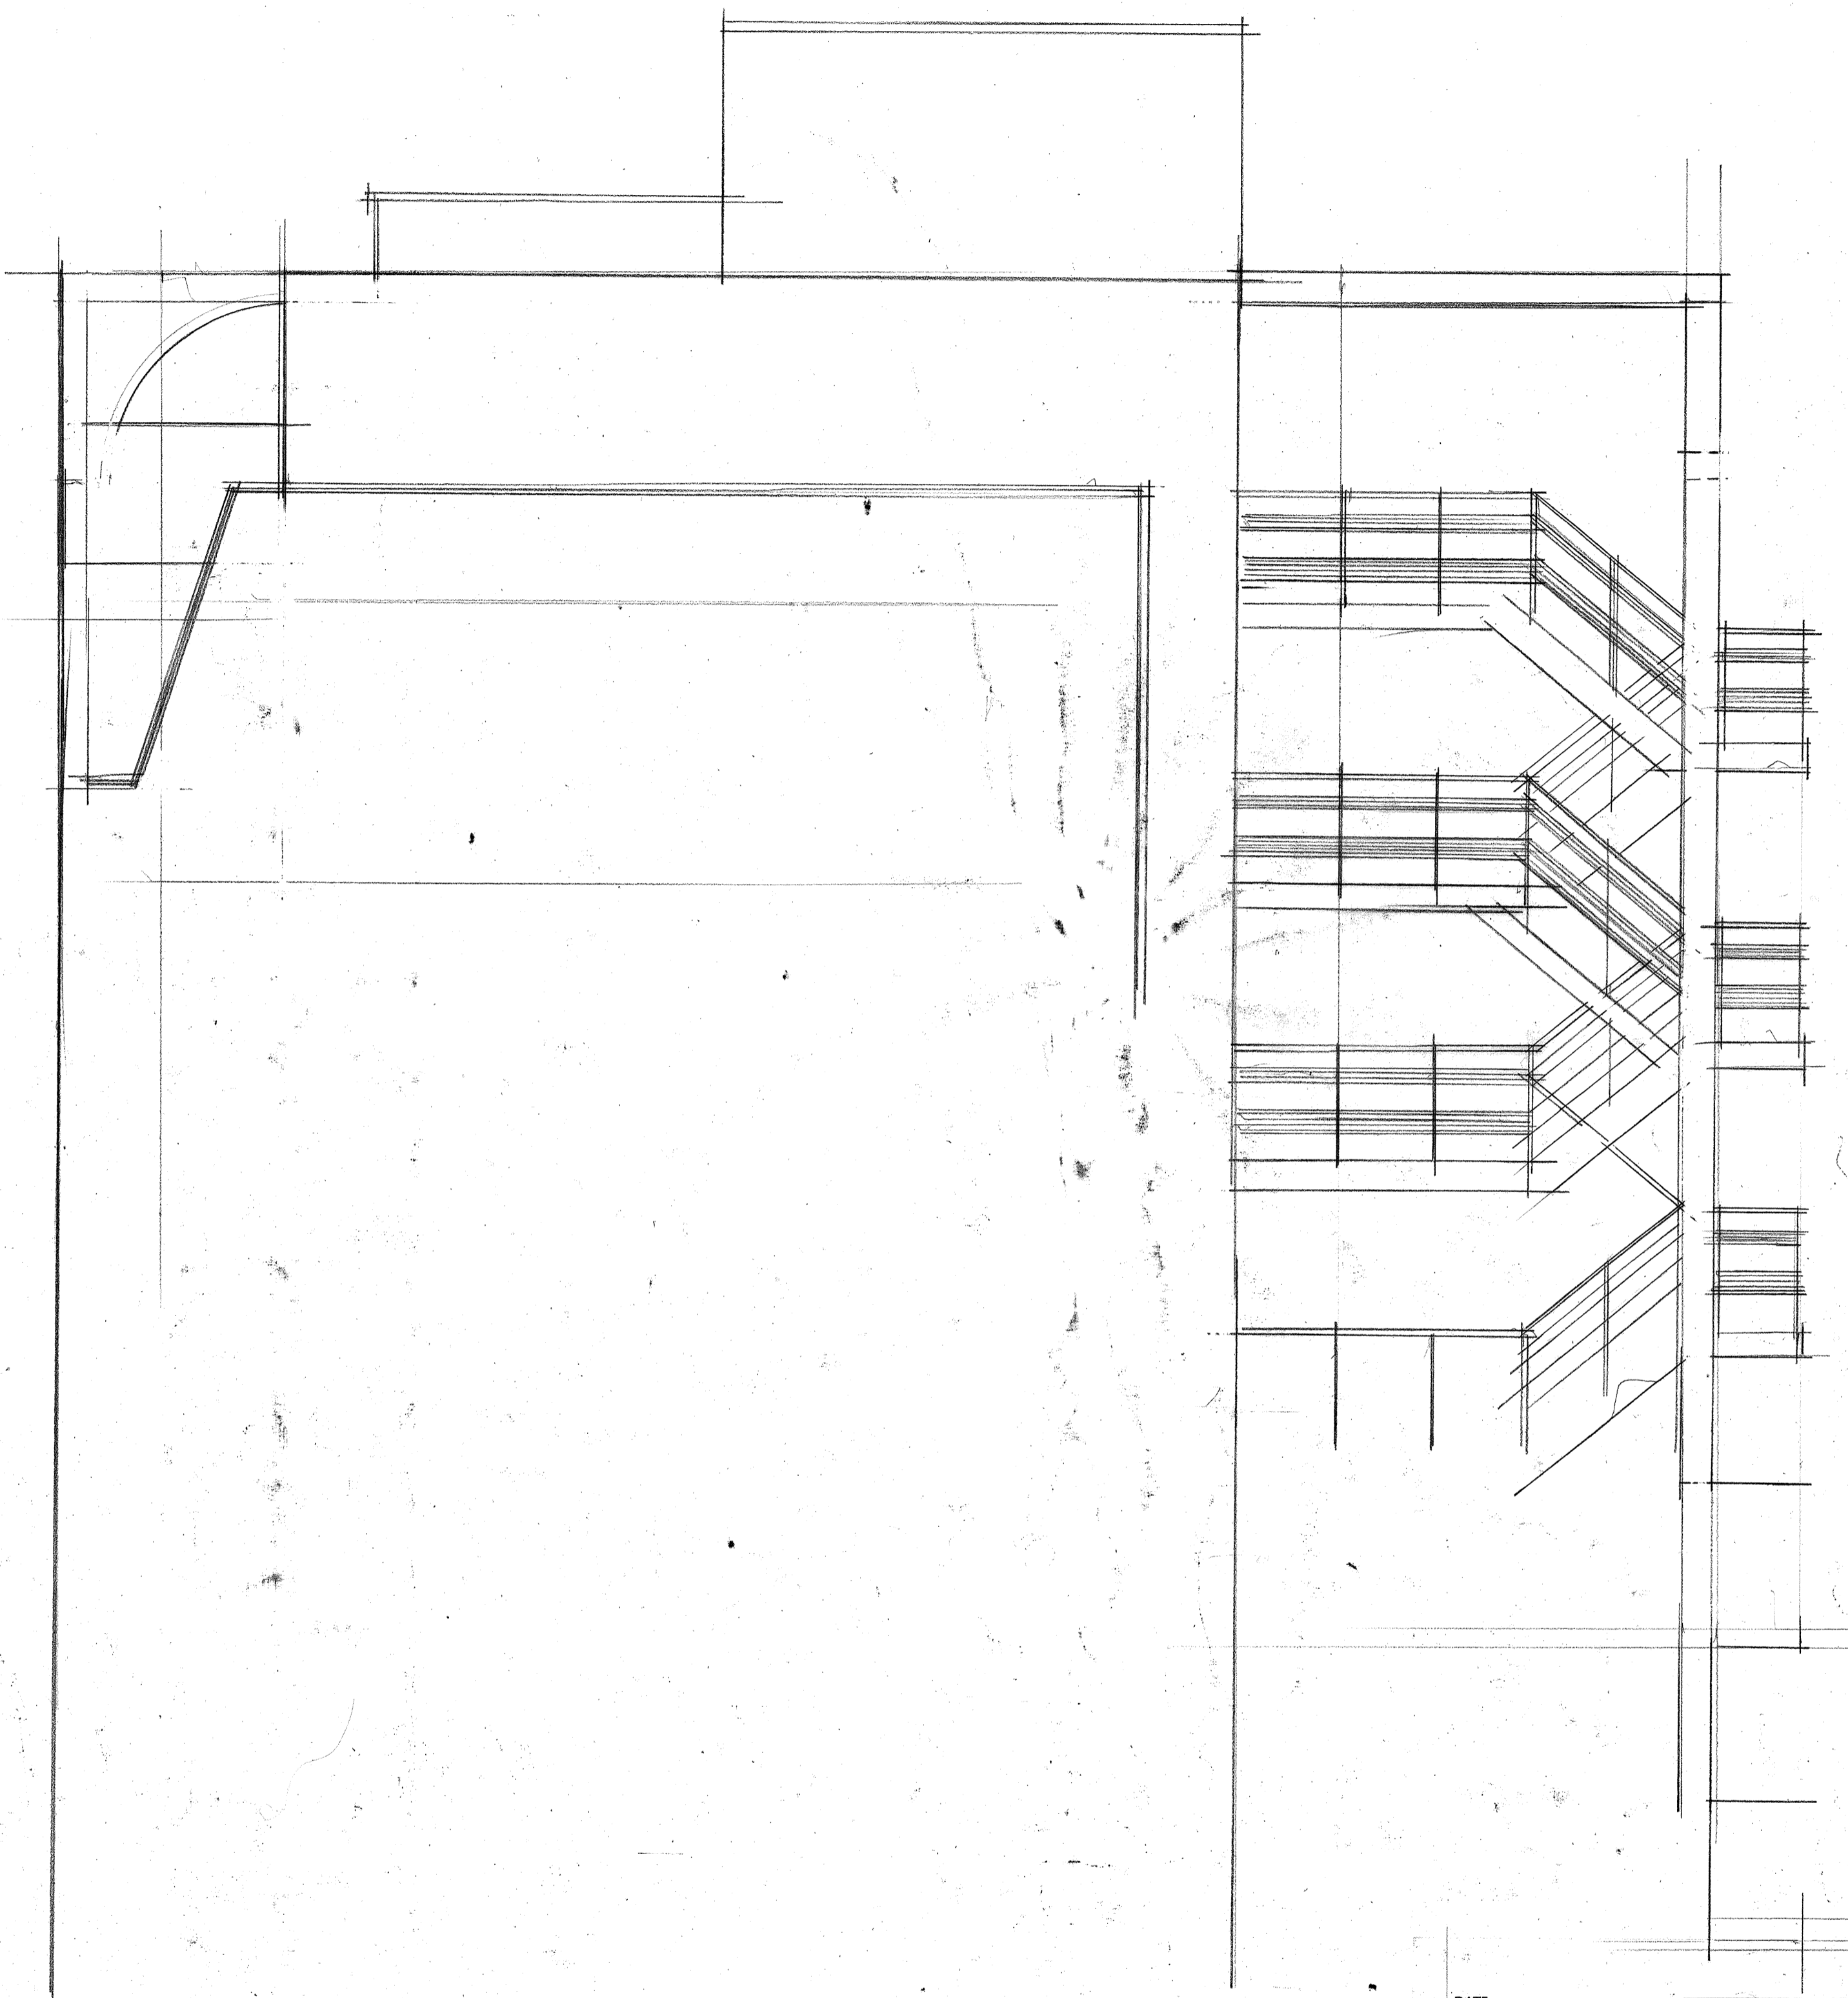

PART SIDE ELEVATION

DATE		REV	
FELDMANDESIGN COMPANY LIMITED 2 BELSIZE PARK MEWS HAMPSTEAD LONDON NW3 5BL TELEPHONE 0207 734 4447 E-MAIL admin@feldmandesign.co.uk			
PROJECT	BARKAT HOUSE		
CLIENT	RION INVESTMENTS		
DRAWING	REAR ELEVATION AS EXISTING		
DRAWING NUMBER	DH 13		
DRAWN	SCALE	DATE	
mf	1:50