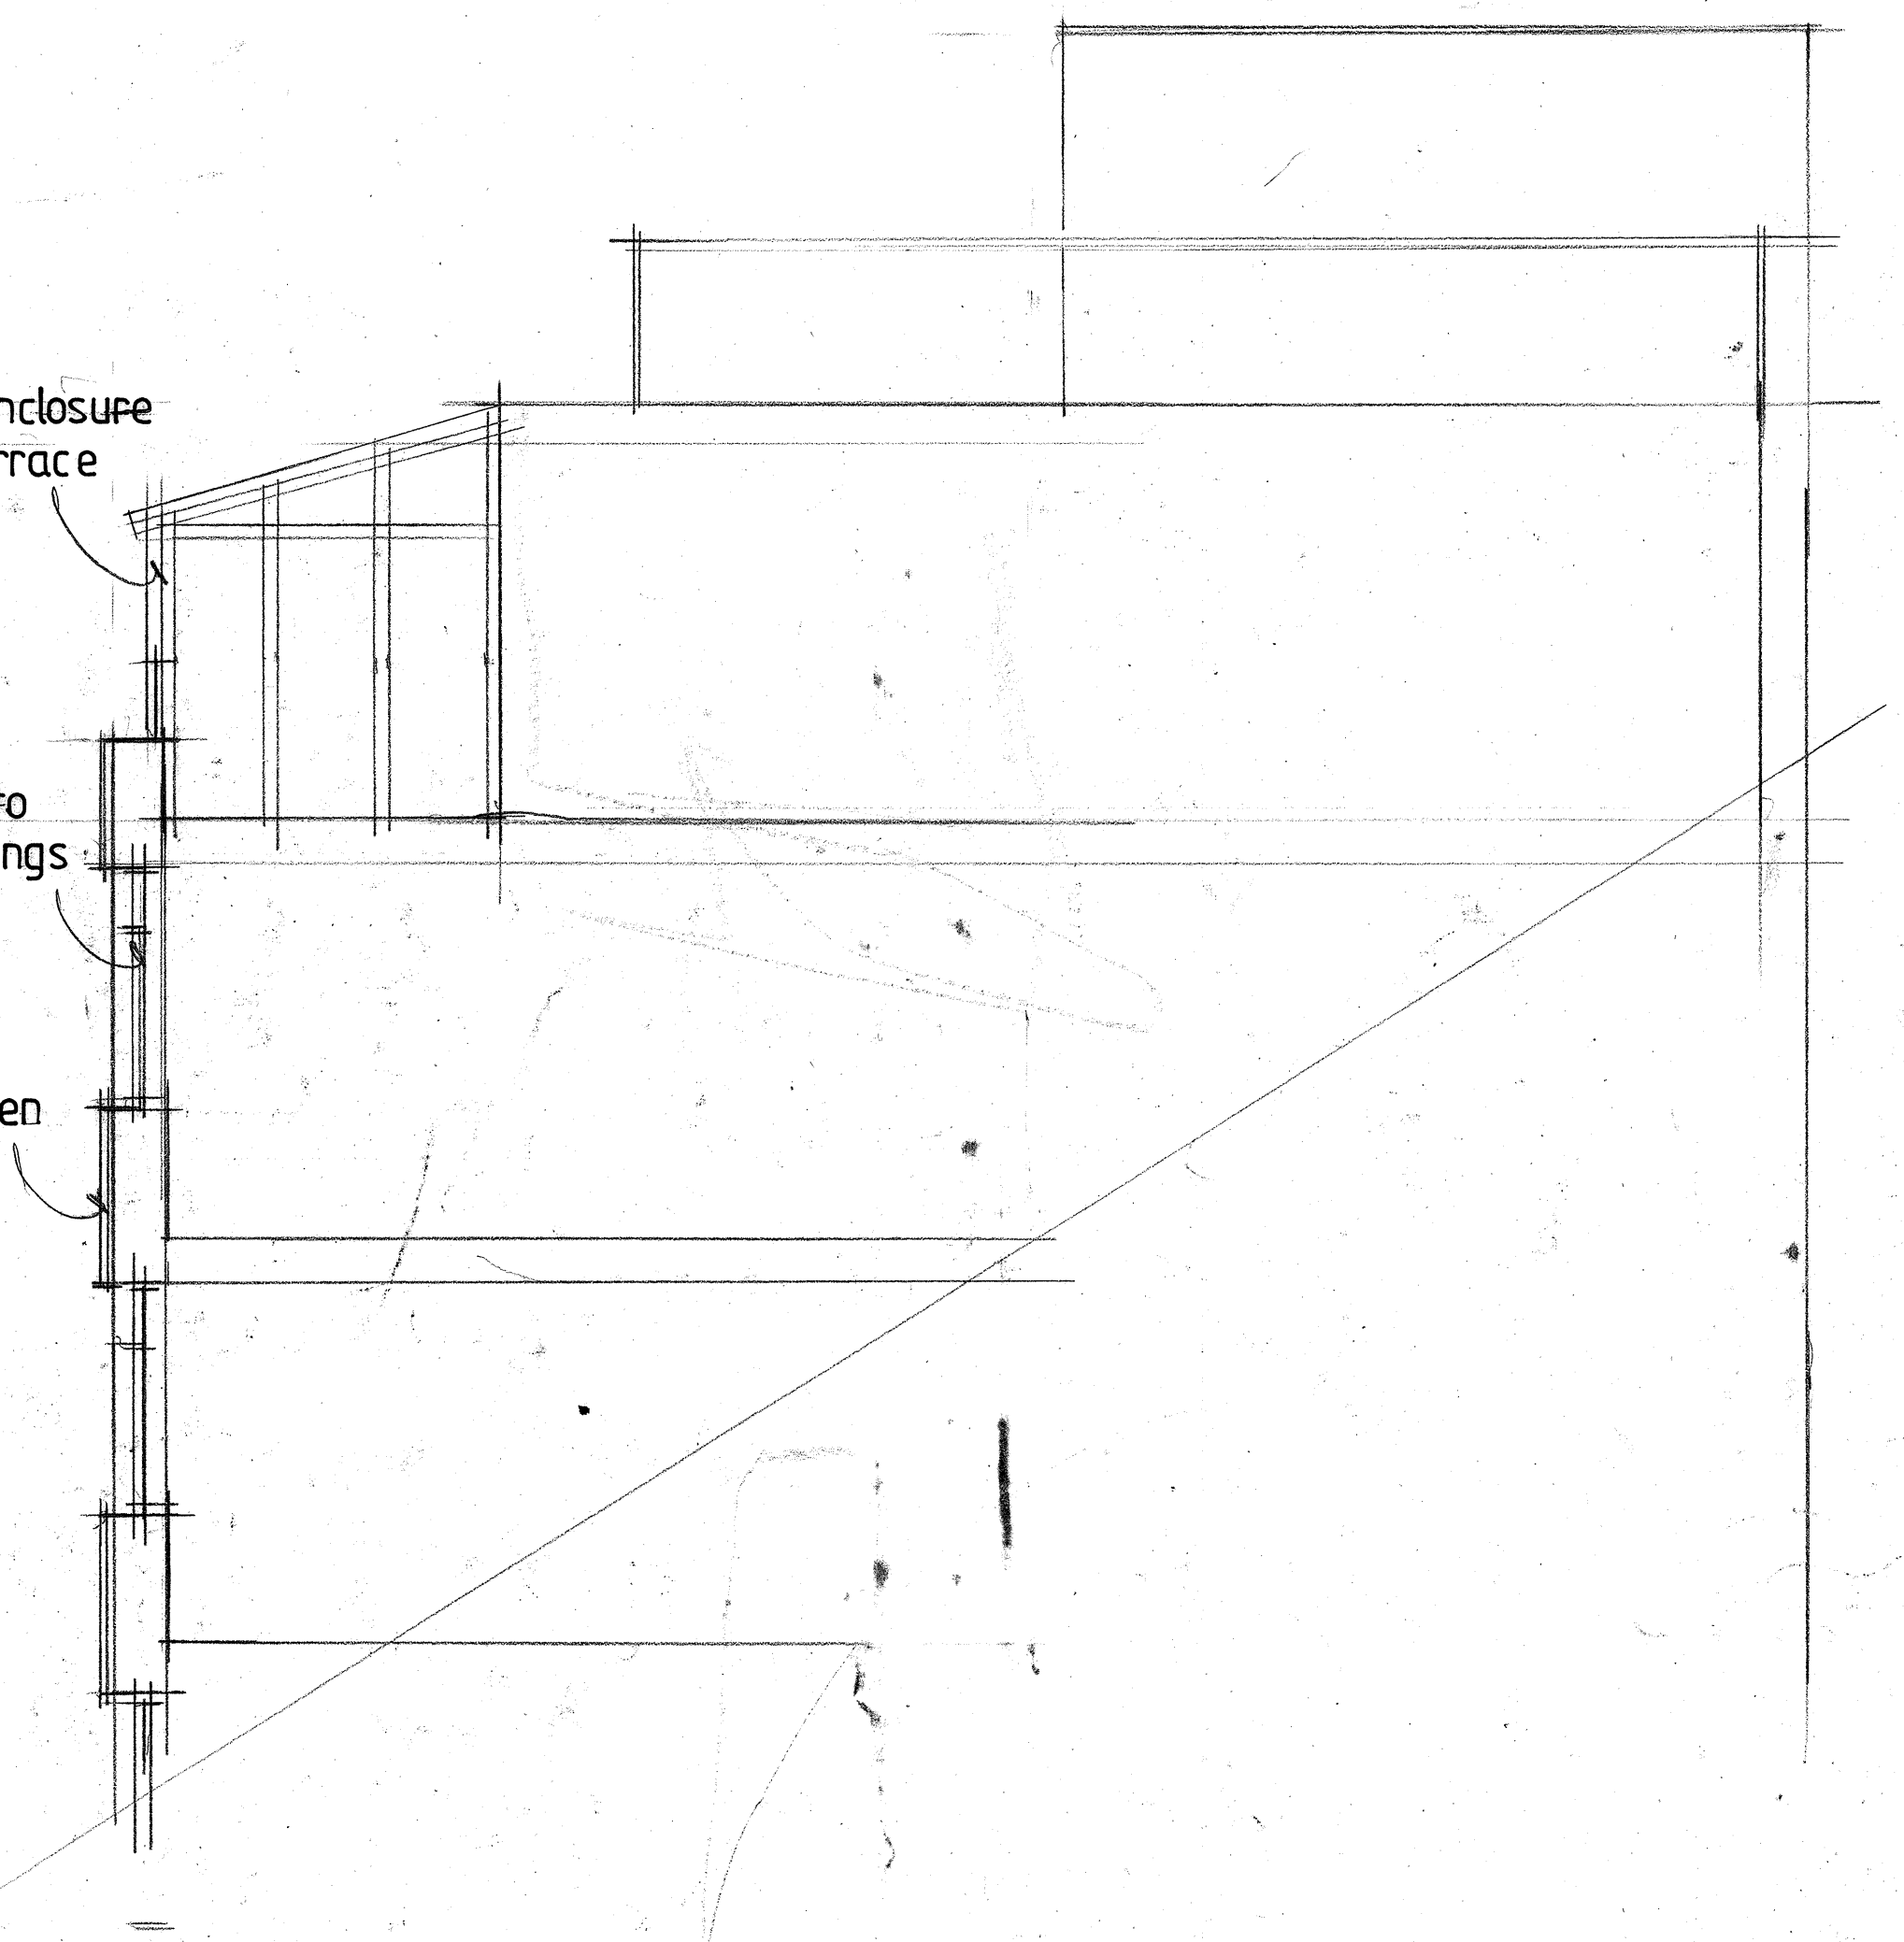

new glazed enclosure
to existing terrace

new glazing to
existing openings

new rain screen
panels