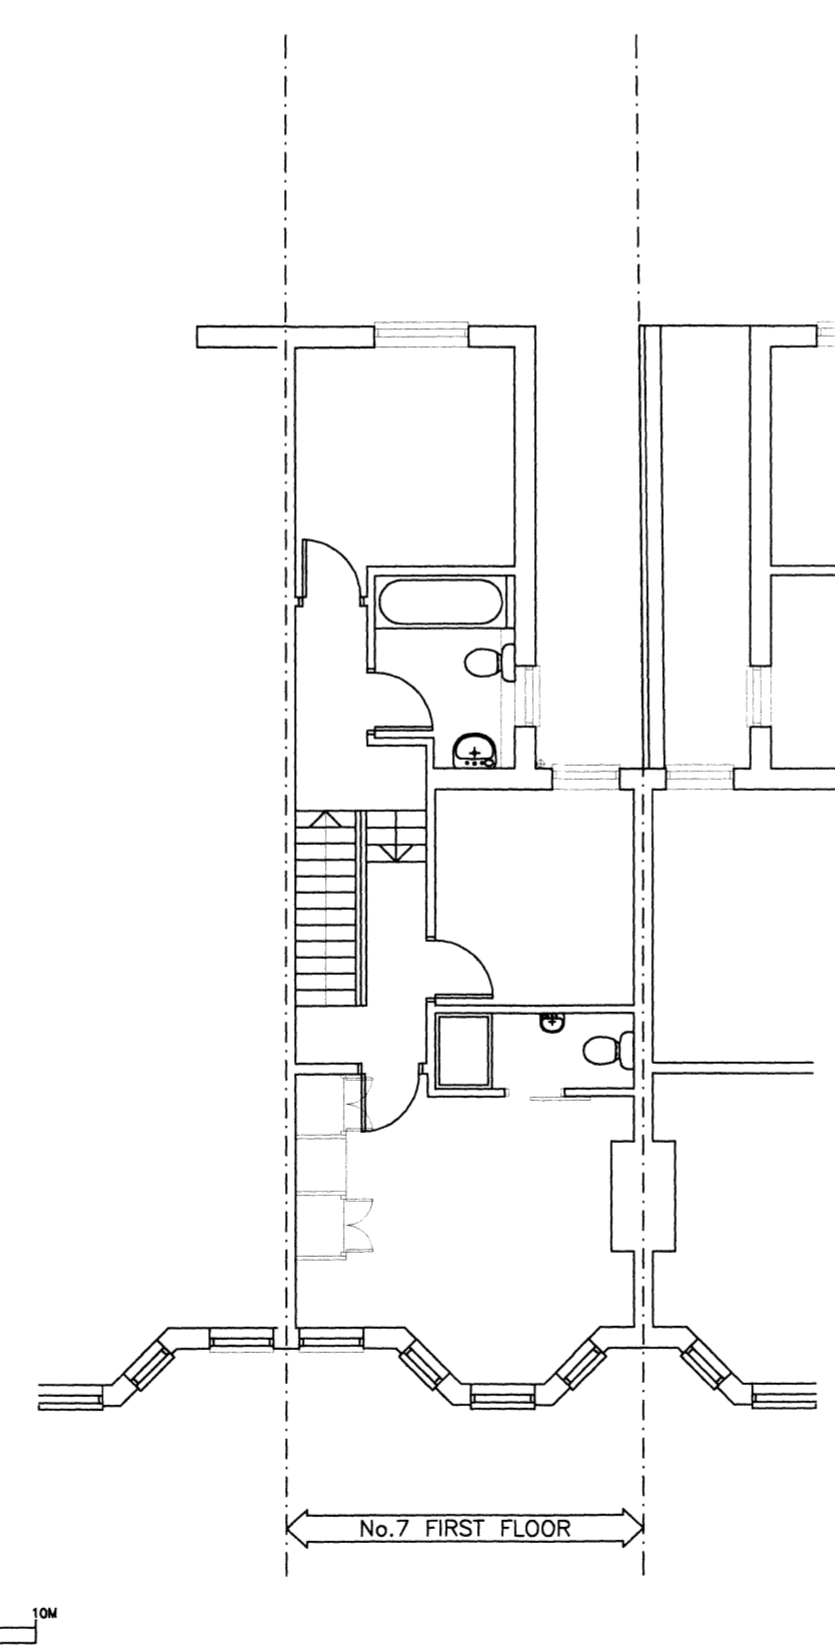

Client:
Ms K McAndrew
Project Title:
**7 Ingham Road
London NW6 1DG**

Drawing Title:
**Existing Floor Plans
Elevations and Section**

Drawn: Date: **14.10.2013**

Scale: **1:100 @ A1**

Dwg No.: **IR.01.01**

HARTLEYS PROJECTS LTD
PO BOX 43391 LONDON
N5 1SZ 020 73549268