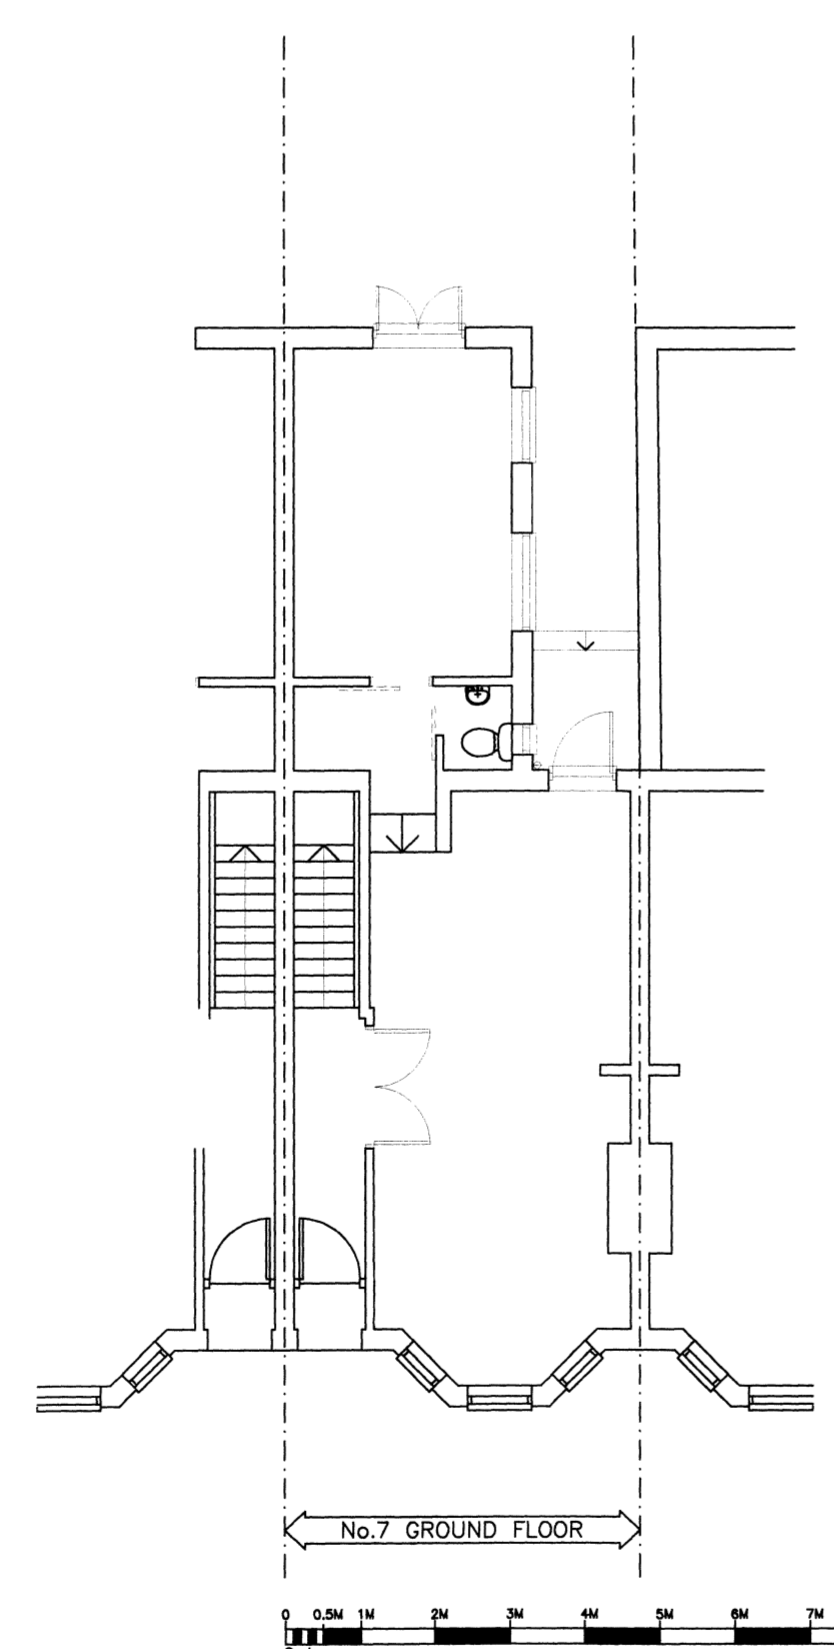

Client:
Ms K McAndrew
Project Title:
**7 Ingham Road
London NW6 1DG**

Drawing Title:
**Existing Floor Plans
Elevations and Section**

Drawn: Date: **14.10.2013**

Scale: **1:100 @ A1**

Dwg No.: **IR.01.01**

HARTLEYS PROJECTS LTD
PO BOX 43391 LONDON
N5 1SZ 020 73549268