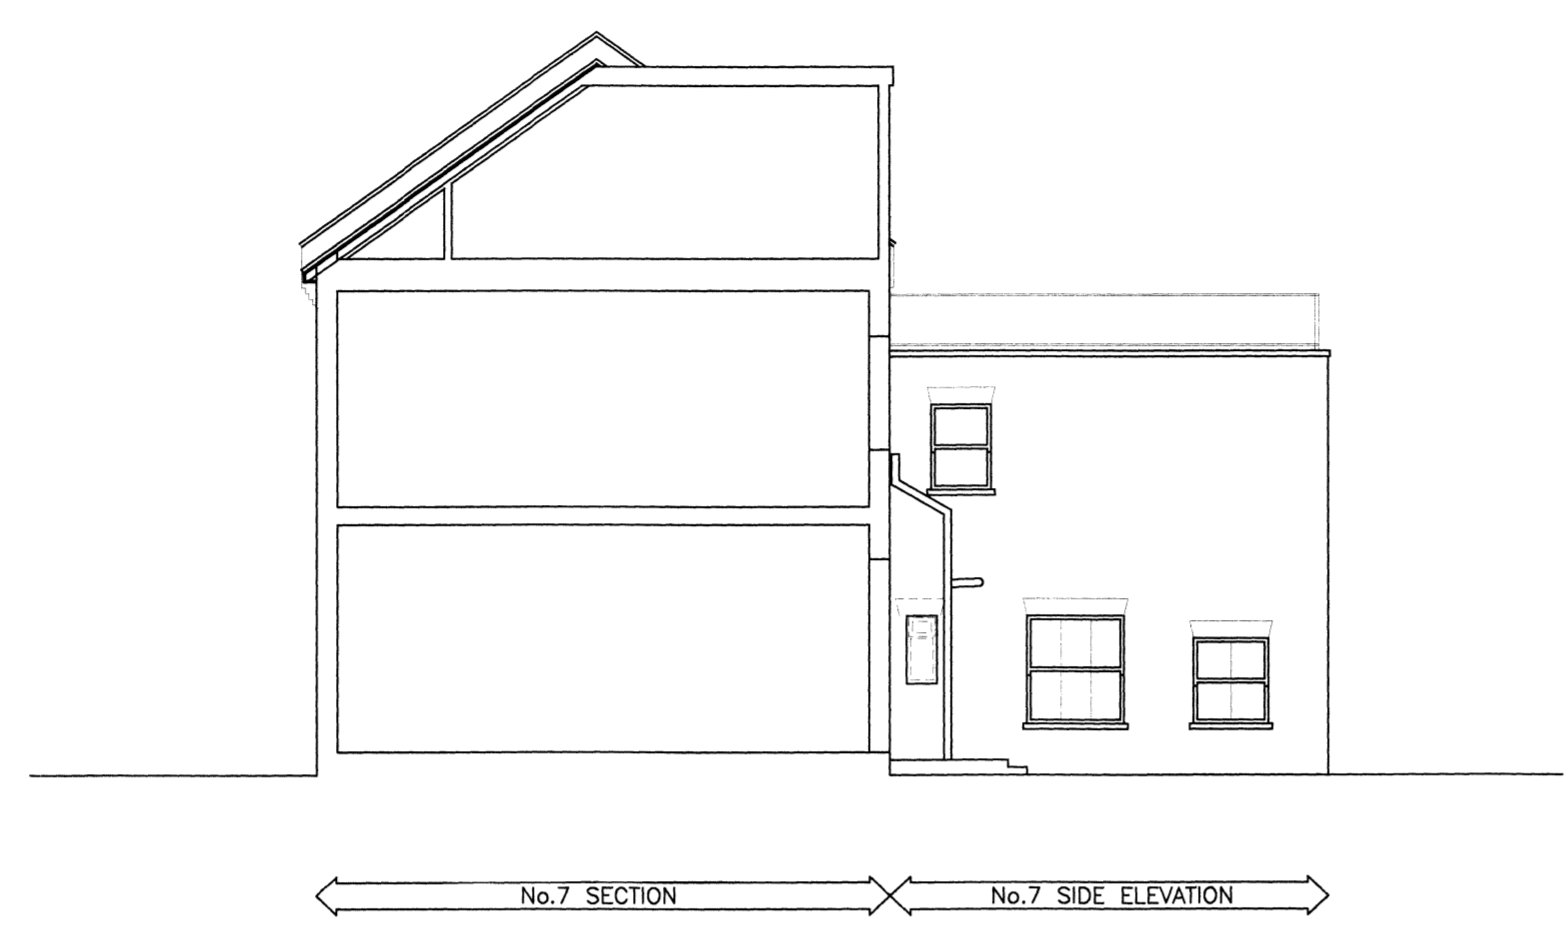

Client:
Ms K McAndrew
Project Title:
**7 Ingham Road
London NW6 1DG**

Drawing Title:
**Existing Floor Plans
Elevations and Section**

Drawn: Date: **14.10.2013**

Scale: **1:100 @ A1**

Dwg No.: **IR.01.01**

HARTLEYS PROJECTS LTD
PO BOX 43391 LONDON
N5 1SZ 020 73549268