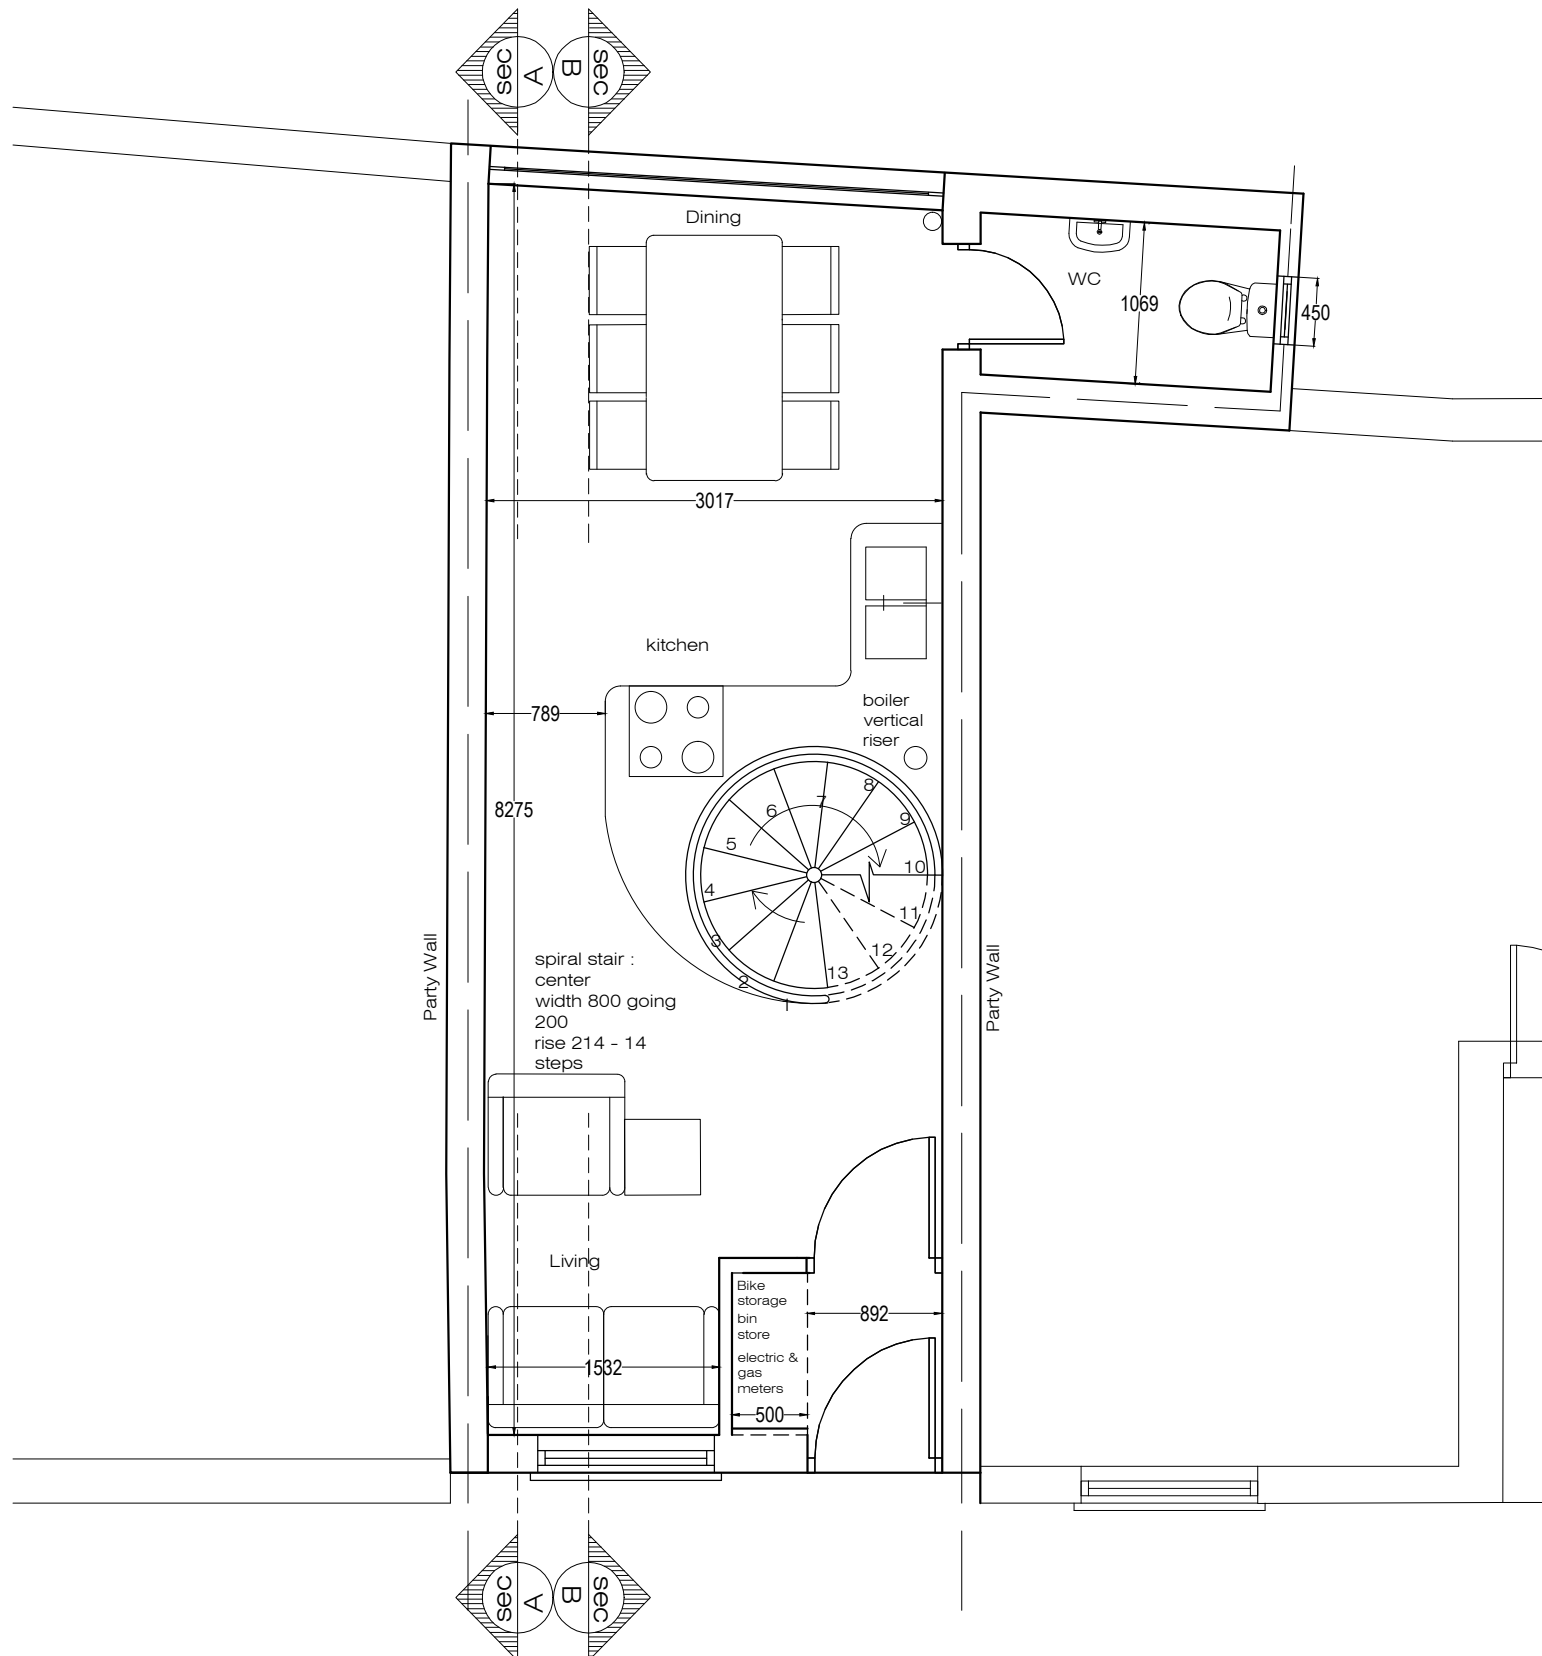

PROJECT NAME 62_GRAFTON_TERRACE		CLIENT SHER_ALI	DRAWN BY TM	CHECKED BY TM	84 ERLANGER RD, TELEGRAPH HILL, LONDON, SE14 5TH T: 07905 935 694 dreamstudioarchitecture@gmail.com www.dreamstudioarchitecture.co.uk				
DRAWING TITLE GF_EXISTING_PLAN		SHEET SIZE A3	SCALE 1:50	DATE 13.11.12	PROJECT NO DS008	STATUS PRELIMINARY	DRAWING NO 002	REVISION DATE 07.08.13	REVISION 5

Dreamstudio Architecture

lord southampton pub proposed ground floor 62b Grafton Terrace

PROJECT NAME 62_GRAFTON_TERRACE		CLIENT SHER_ALI	DRAWN BY TM	CHECKED BY TM	84 ERLANGER RD, TELEGRAPH HILL, LONDON, SE14 5TH T: 07905 935 694 dreamstudioarchitecture@gmail.com www.dreamstudioarchitecture.co.uk			
DRAWING TITLE GF_PROPOSED_PLAN	SHEET SIZE A3	SCALE 1:50	DATE 13.11.12	PROJECT NO DS008	STATUS PRELIMINARY	DRAWING NO 003	REVISION DATE 07.08.13	REVISION 5