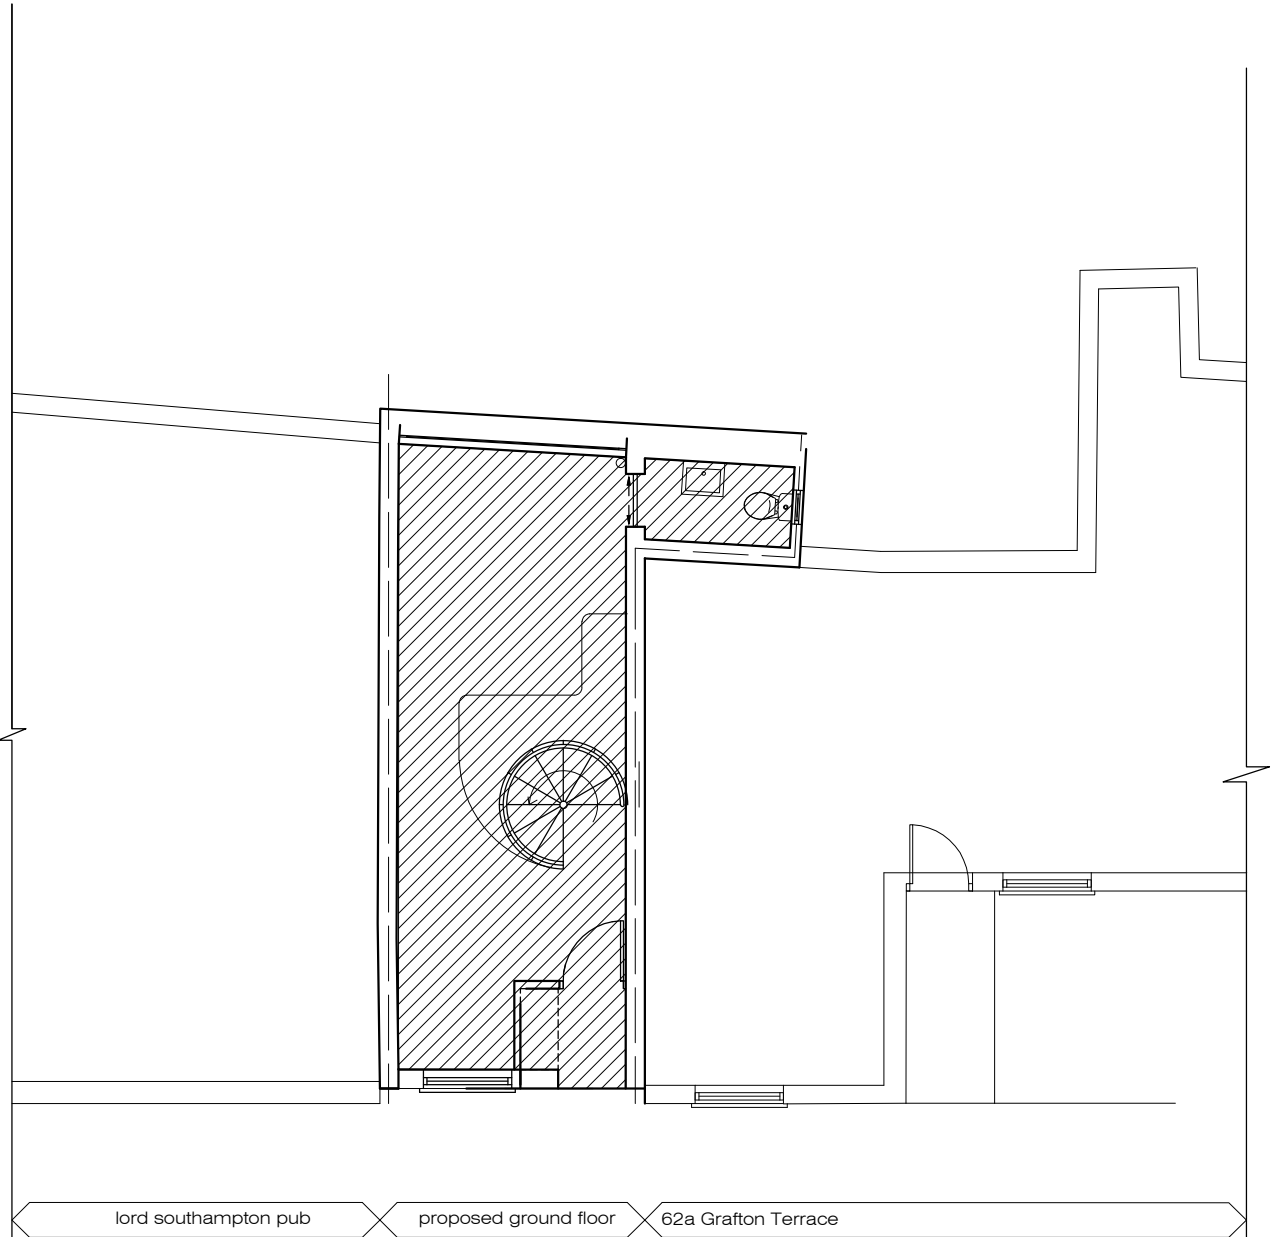

100mm - full size @ a3

50mm

ground floor existing use

commercial use

residential use

ground floor proposed change of use

PROJECT NAME 62_GRAFTON_TERRACE	CLIENT SHER_ALI	DRAWN BY TM	CHECKED BY TM	84 ERLANGER RD, TELEGRAPH HILL, LONDON, SE14 5TH T: 07905 935 694 dreamstudioarchitecture@gmail.com www.dreamstudioarchitecture.co.uk				
DRAWING TITLE CHANGE_OF_USE_PLANS	SHEET SIZE A3	SCALE 1:100	DATE 13.11.12	PROJECT NO DS008	STATUS PRELIMINARY	DRAWING NO 015	REVISION DATE 07.08.13	REVISION 5

Dreamstudio Architecture