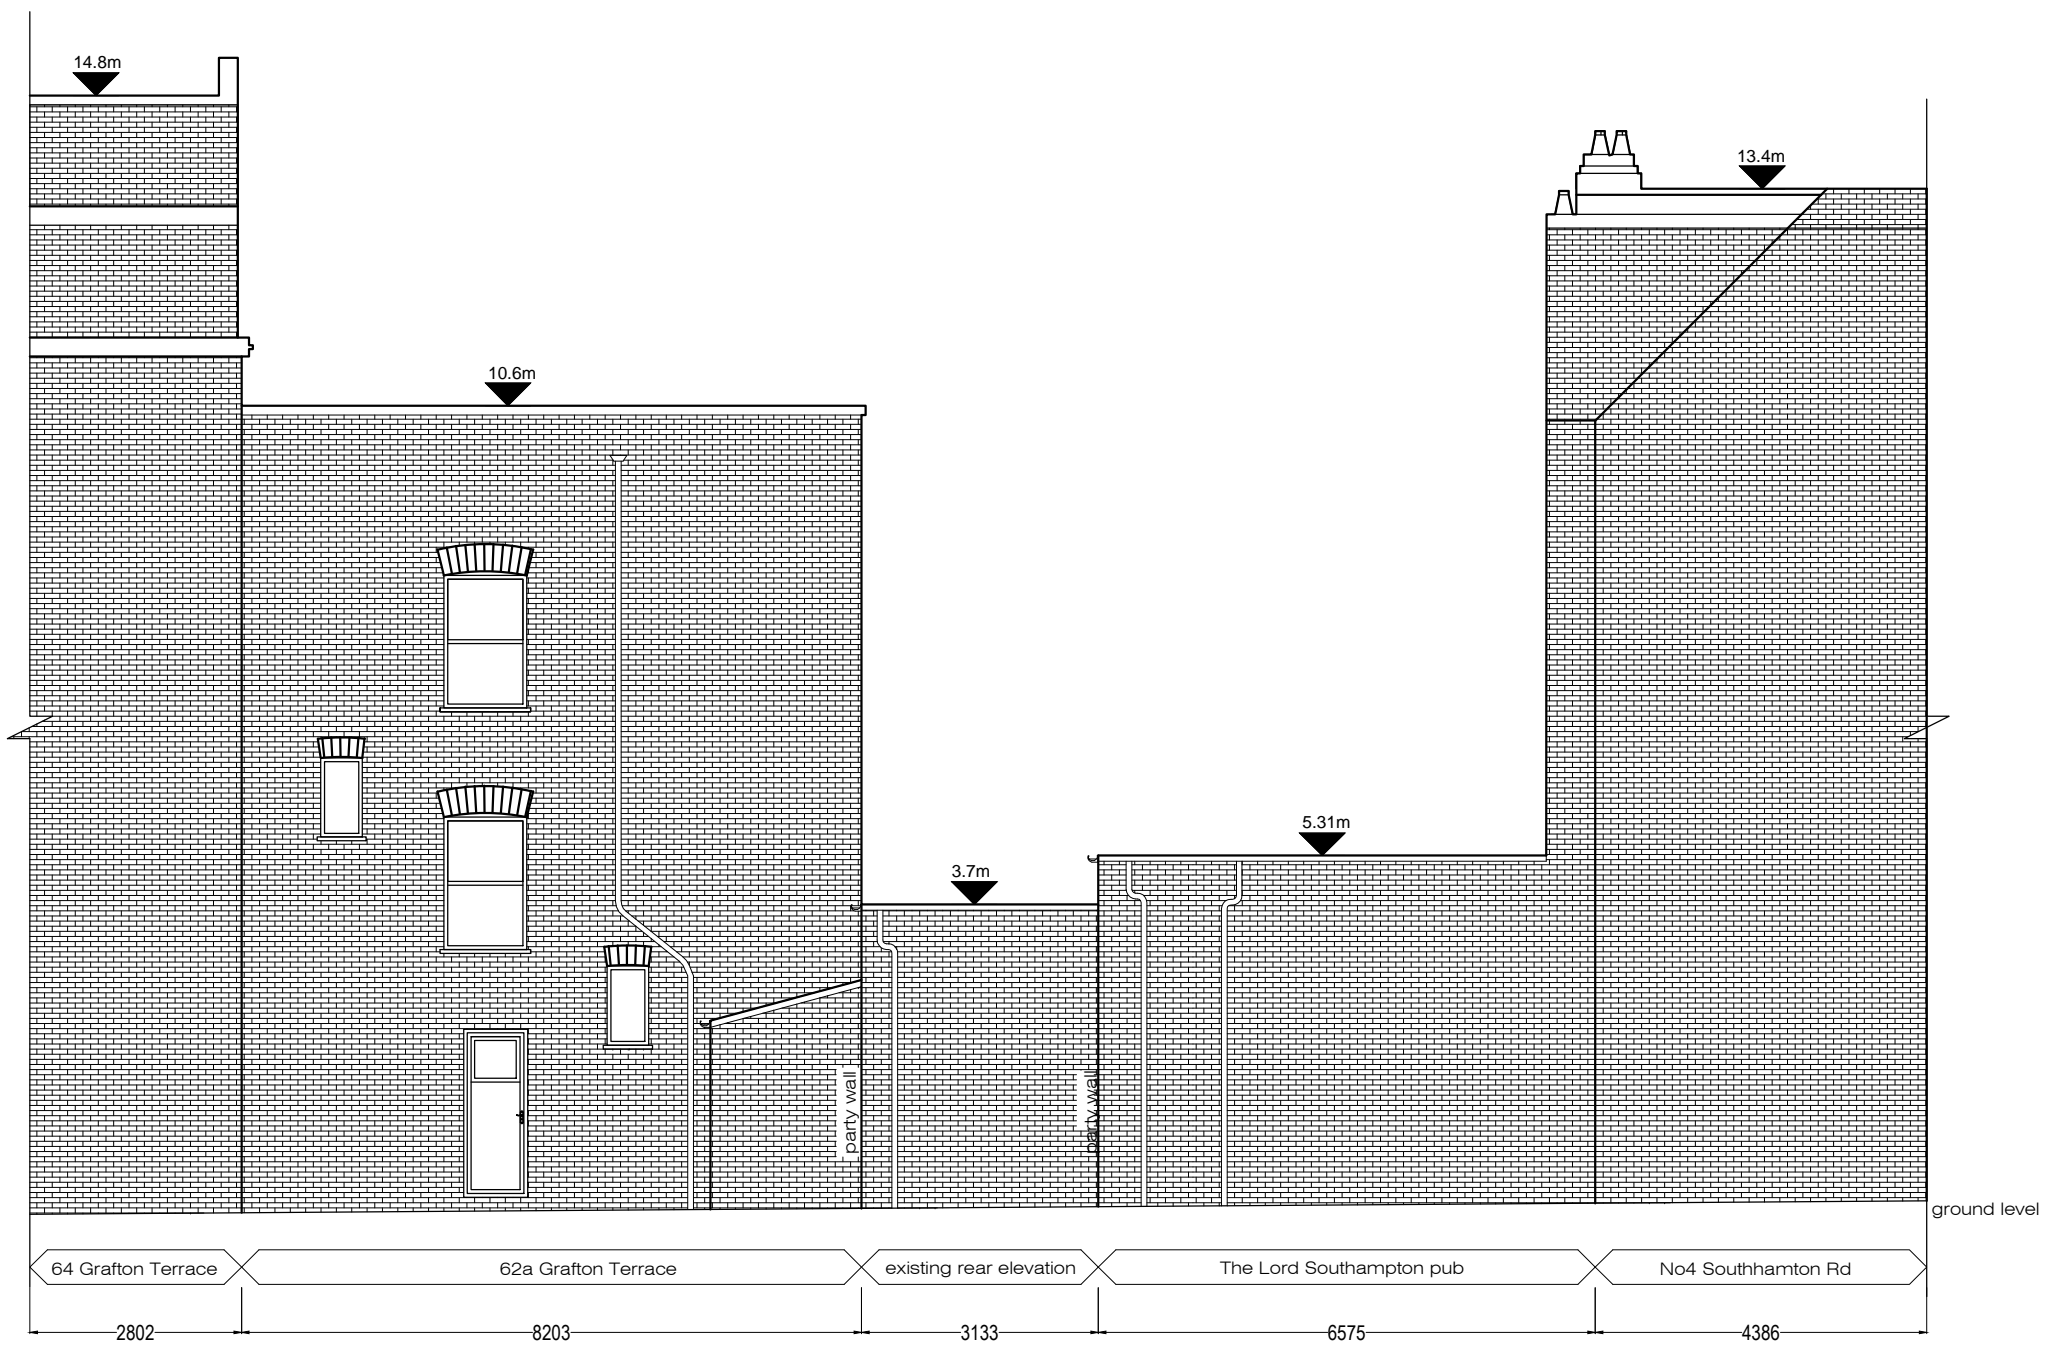

100mm - full size @ a3

50mm

Dreamstudio Architecture

84 ERLANGER RD, TELEGRAPH HILL, LONDON, SE14 5TH T: 07905 935 694
dreamstudioarchitecture@gmail.com www.dreamstudioarchitecture.co.uk

PROJECT NAME	CLIENT	DRAWN BY	CHECKED BY
62_GRAFTON_TERRACE	SHER_ALI	TM	TM
DRAWING TITLE	SHEET SIZE	SCALE	DATE
EXISTING__ELEVATION_REAR	A3	1:100	13.11.12
	PROJECT NO	STATUS	DRAWING NO
	DS008	PRELIMINARY	007
	REVISION DATE	REVISION	
	07.08.13	5