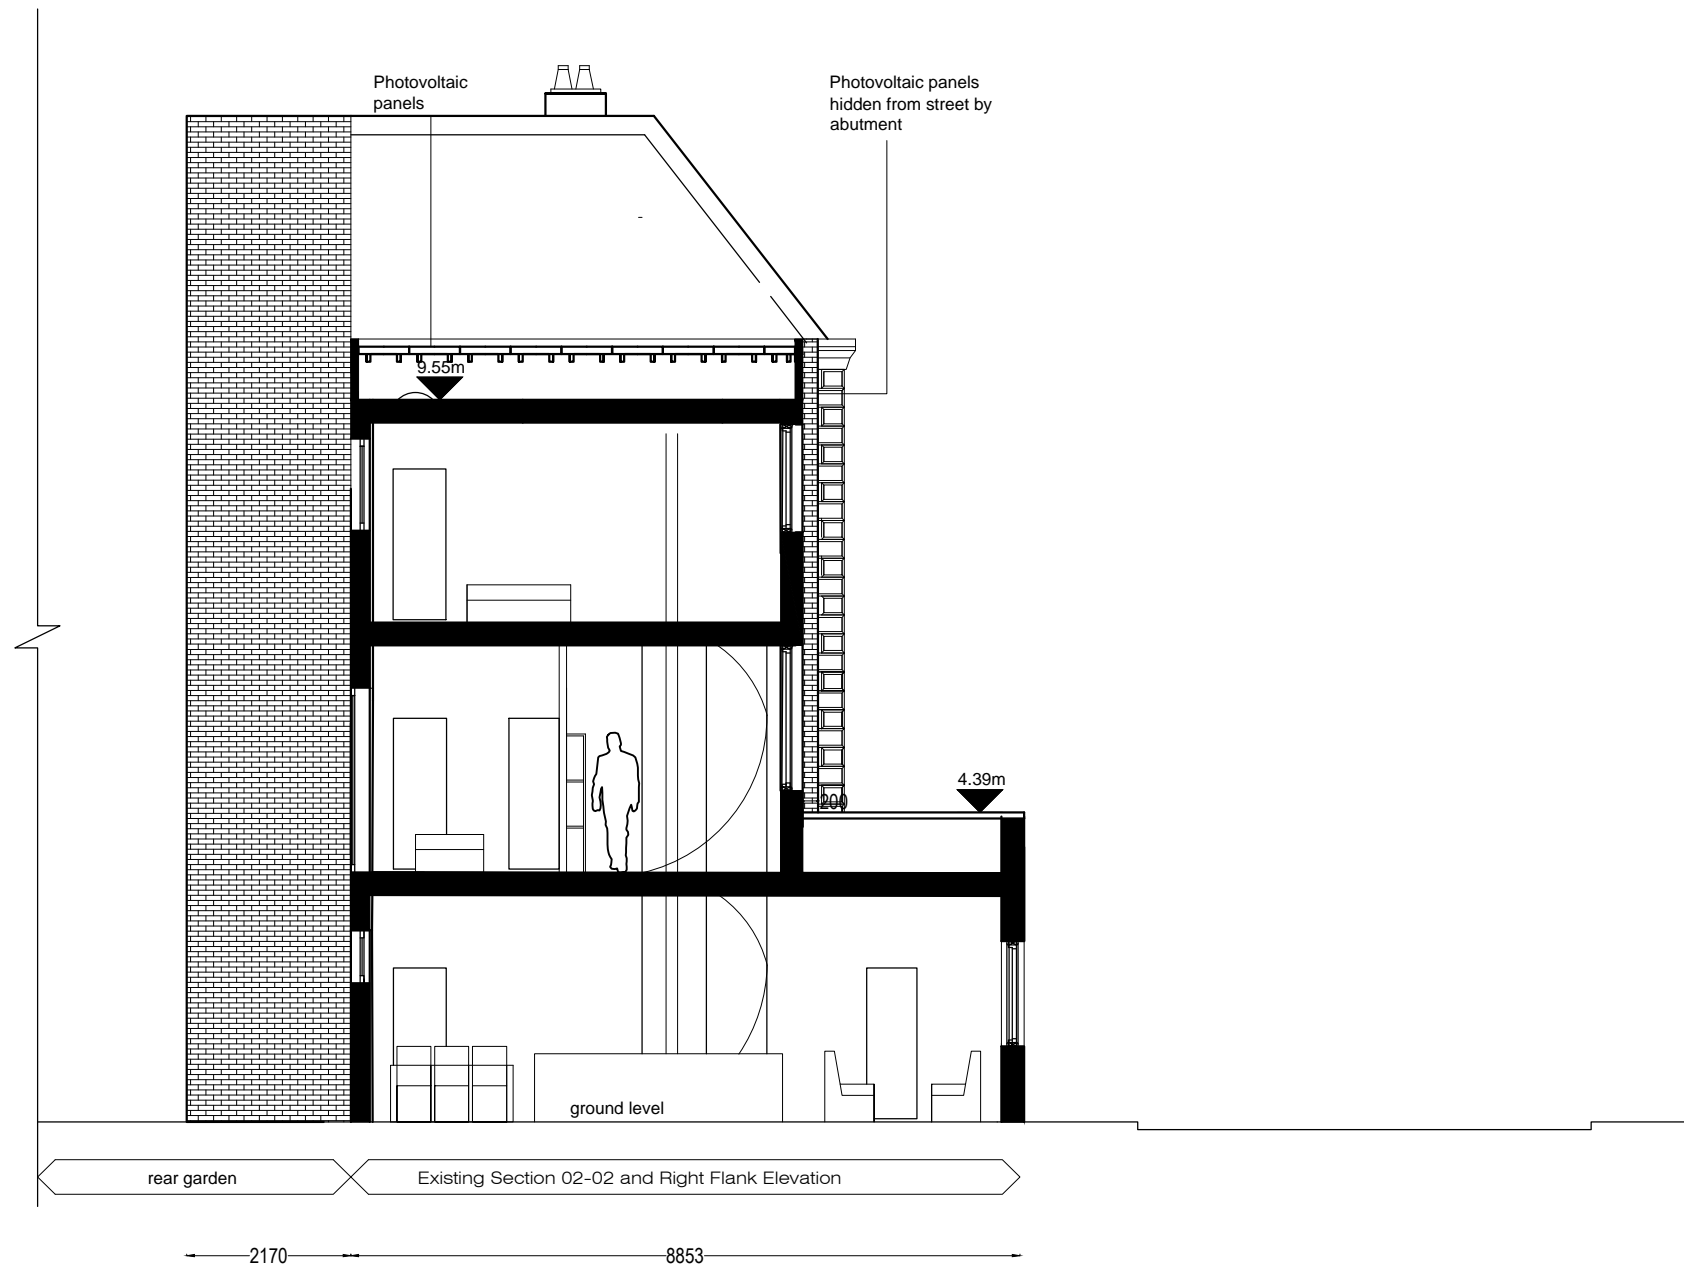

100mm - full size @ a3

50mm

Dreamstudio Architecture

84 ERLANGER RD, TELEGRAPH HILL, LONDON, SE14 5TH T: 07905 935 694
dreamstudioarchitecture@gmail.com www.dreamstudioarchitecture.co.uk

PROJECT NAME	CLIENT	DRAWN BY	CHECKED BY	84 ERLANGER RD, TELEGRAPH HILL, LONDON, SE14 5TH T: 07905 935 694 dreamstudioarchitecture@gmail.com www.dreamstudioarchitecture.co.uk			
62_GRAFTON_TERRACE	SHER_ALI	TM	TM				
DRAWING TITLE	SHEET SIZE	SCALE	DATE	PROJECT NO	STATUS	DRAWING NO	REVISION DATE
PROPOSED_SECTION_BB	A3	1:100	13.11.12	DS008	PRELIMINARY	013	07.08.13
						REVISION	5