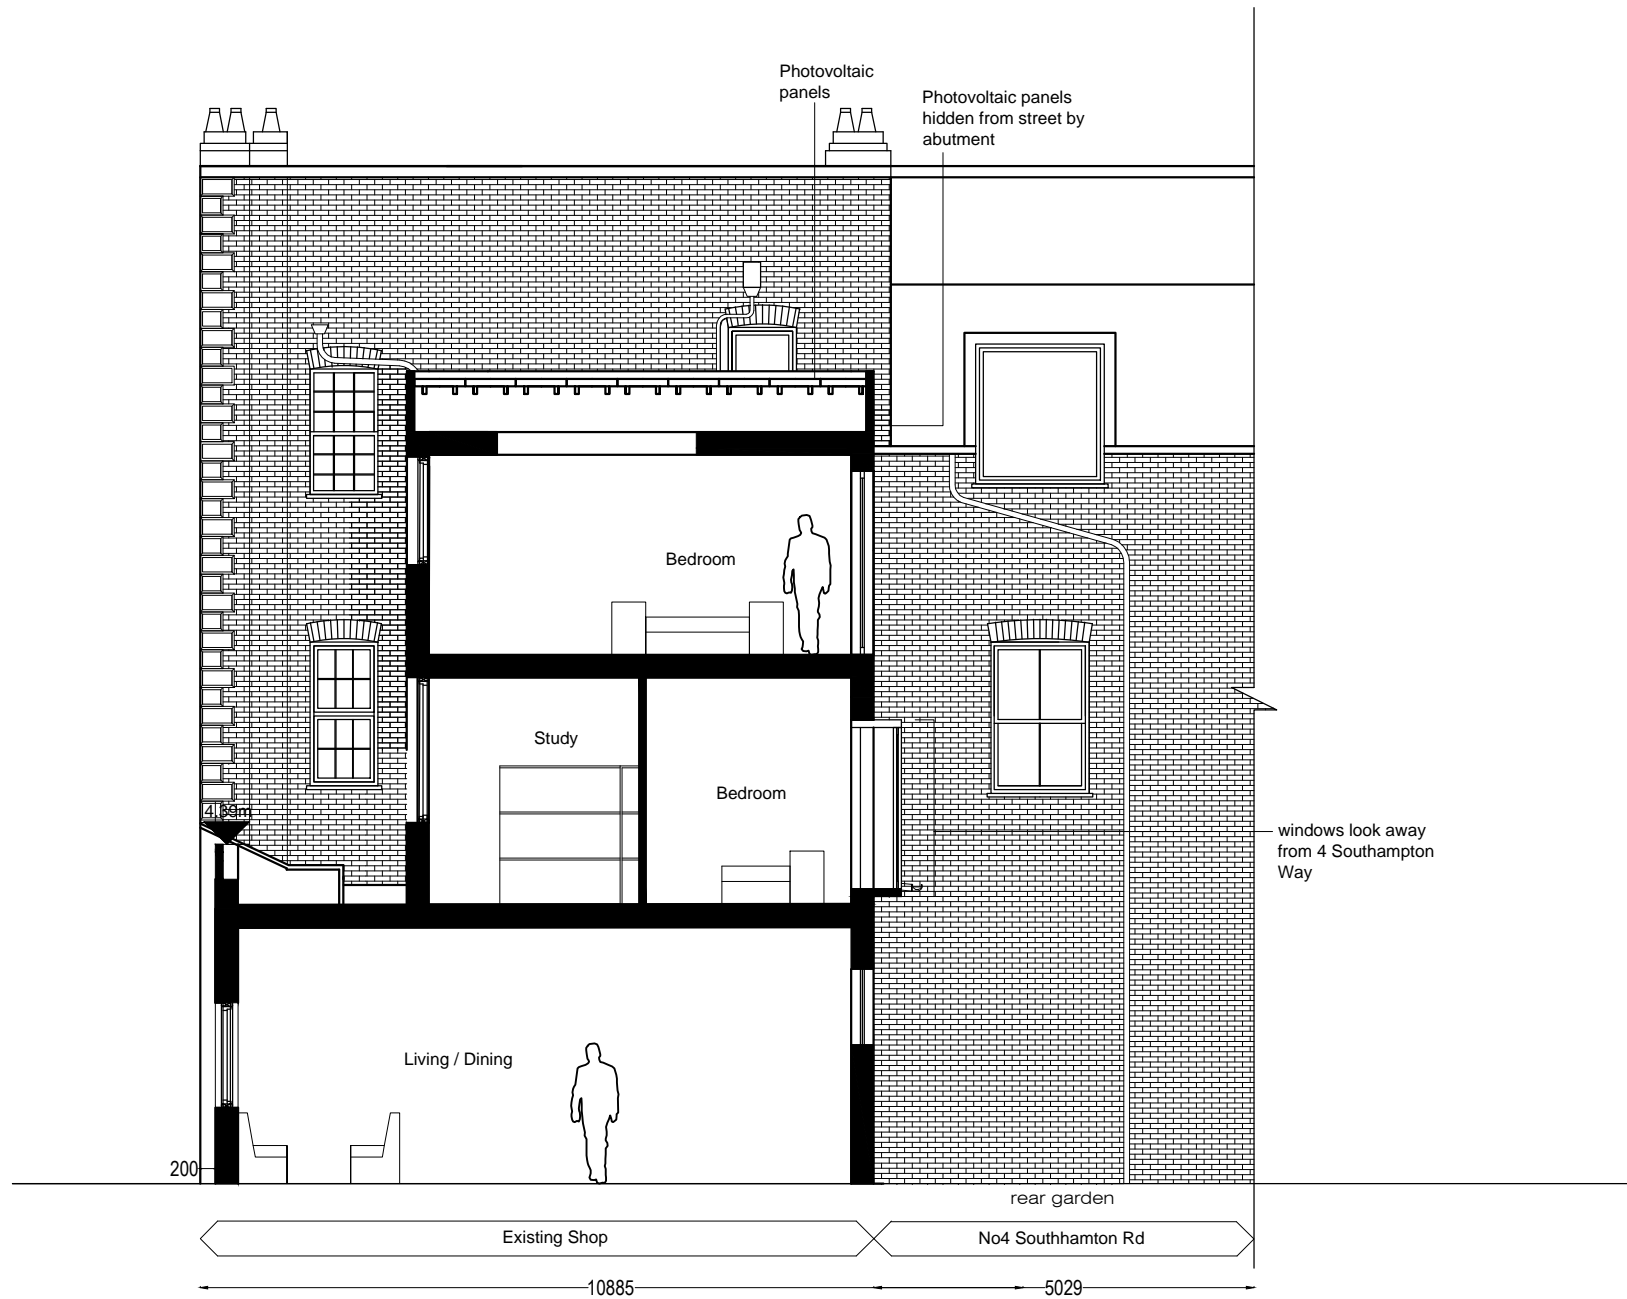

100mm - full size @ a3

50mm

Dreamstudio Architecture

84 ERLANGER RD, TELEGRAPH HILL, LONDON, SE14 5TH T: 07905 935 694
dreamstudioarchitecture@gmail.com www.dreamstudioarchitecture.co.uk

PROJECT NAME	CLIENT	DRAWN BY	CHECKED BY	84 ERLANGER RD, TELEGRAPH HILL, LONDON, SE14 5TH T: 07905 935 694 dreamstudioarchitecture@gmail.com www.dreamstudioarchitecture.co.uk			
62_GRAFTON_TERRACE	SHER_ALI	TM	TM	STATUS	DRAWING NO	REVISION DATE	REVISION
DRAWING TITLE	SHEET SIZE	SCALE	DATE	PROJECT NO			
PROPOSED_SECTION_AA	A3	1:100	13.11.12	DS008	PRELIMINARY	012	07.08.13 5