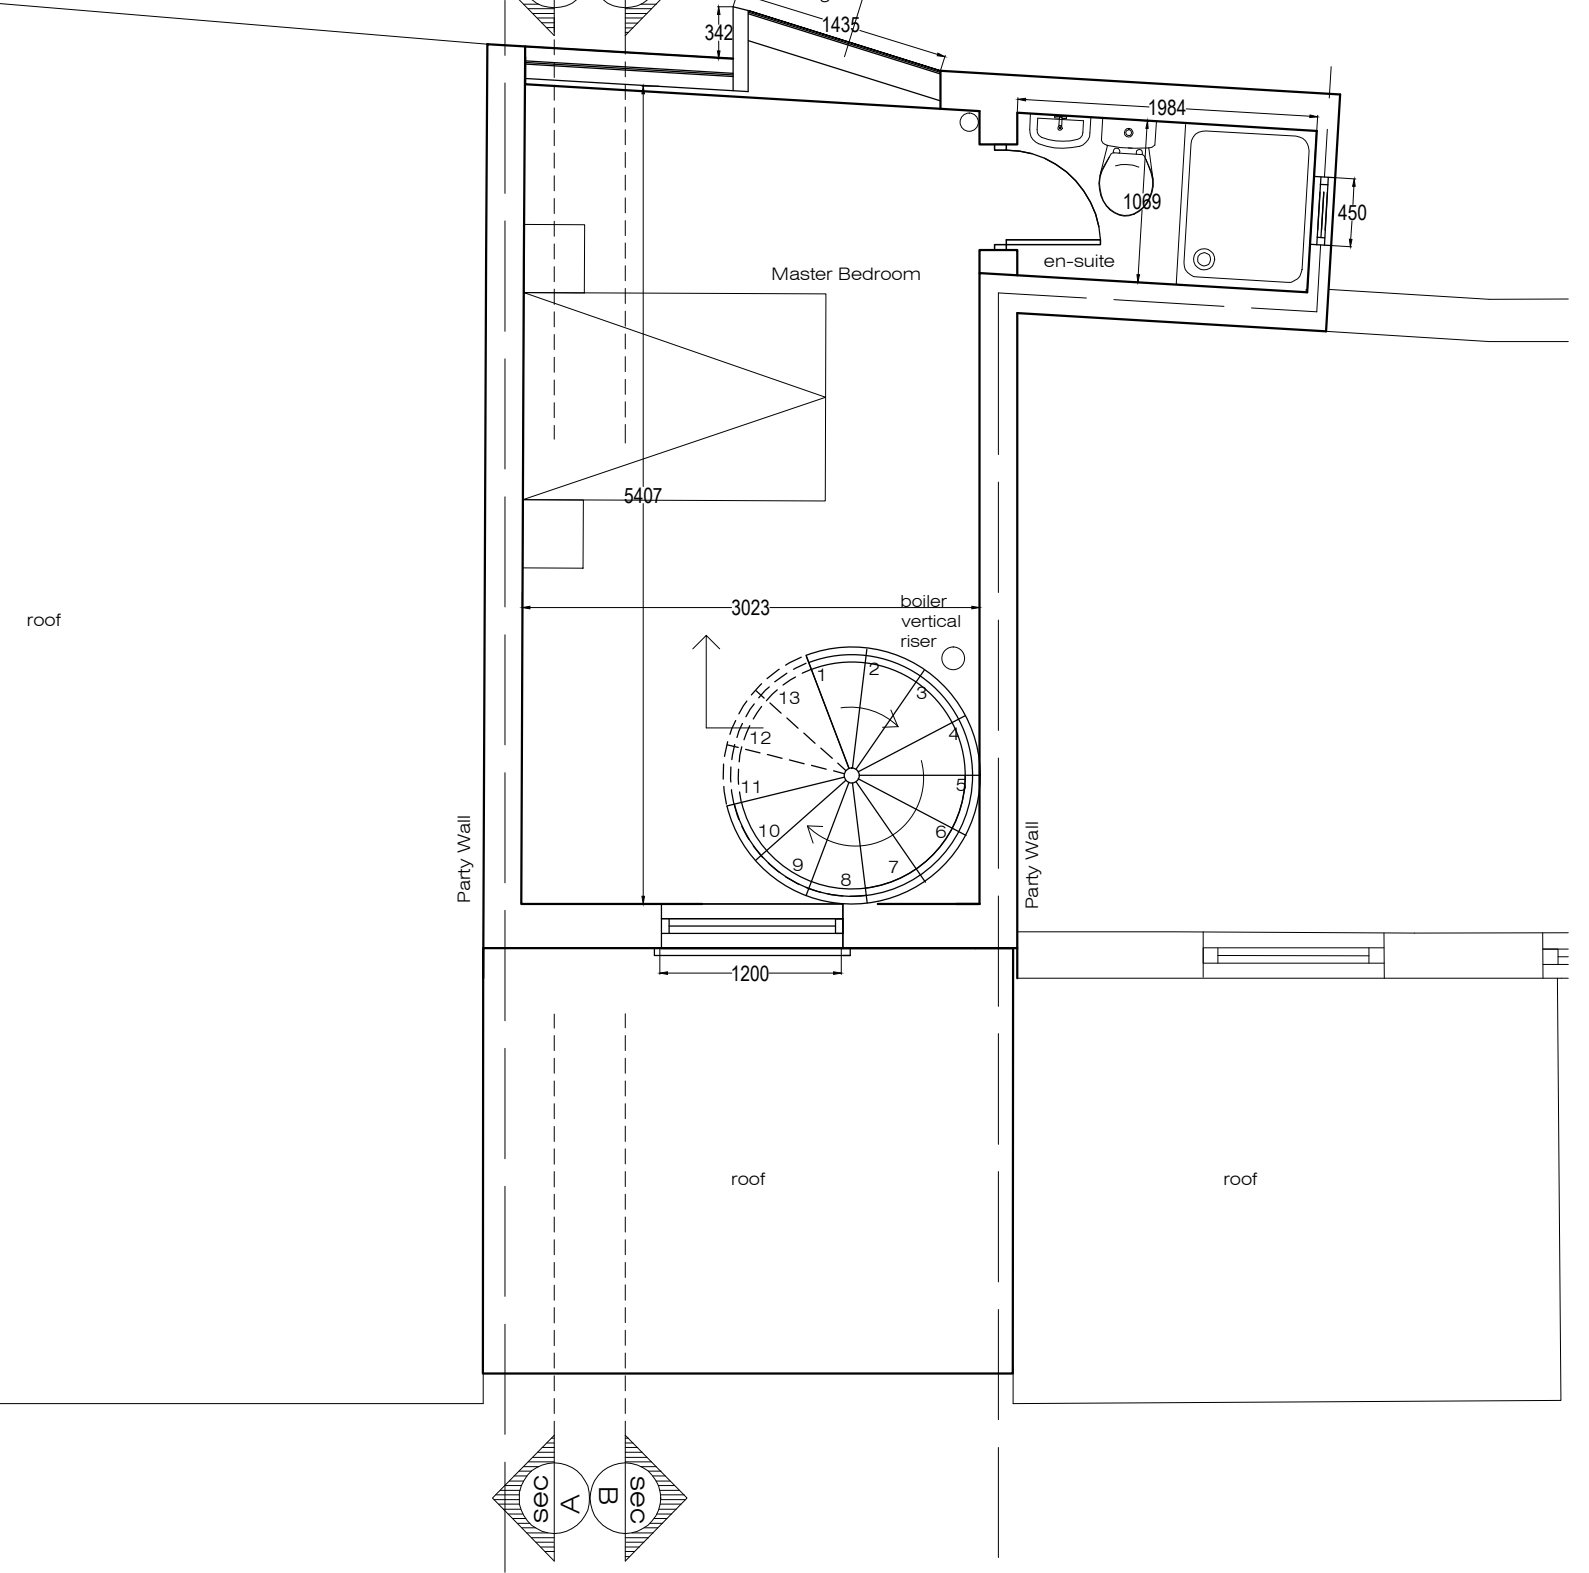

Dreamstudio Architecture

lord southampton pub proposed ground floor 62b Grafton Terrace

PROJECT NAME 62_GRAFTON_TERRACE		CLIENT SHER_ALI	DRAWN BY TM	CHECKED BY TM	84 ERLANGER RD, TELEGRAPH HILL, LONDON, SE14 5TH T: 07905 935 694 dreamstudioarchitecture@gmail.com www.dreamstudioarchitecture.co.uk			
DRAWING TITLE GF_PROPOSED_PLAN	SHEET SIZE A3	SCALE 1:50	DATE 13.11.12	PROJECT NO DS008	STATUS PRELIMINARY	DRAWING NO 003	REVISION DATE 07.08.13	REVISION 5

Dreamstudio Architecture

100mm - full size @ a3

proposed 1st floor

proposed 2nd floor

PROJECT NAME 62_GRAFTON_TERRACE		CLIENT SHER_ALI	DRAWN BY TM	CHECKED BY TM	Dreamstudio Architecture 84 ERLANGER RD, TELEGRAPH HILL, LONDON, SE14 5TH T: 07905 935 694 dreamstudioarchitecture@gmail.com www.dreamstudioarchitecture.co.uk				
DRAWING TITLE PROPOSED_FIRST+SECOND_FLOOR_PLANS		SHEET SIZE A3	SCALE 1:50	DATE 13.11.12	PROJECT NO DS008	STATUS PRELIMINARY	DRAWING NO 004	REVISION DATE 07.08.13	REVISION 5