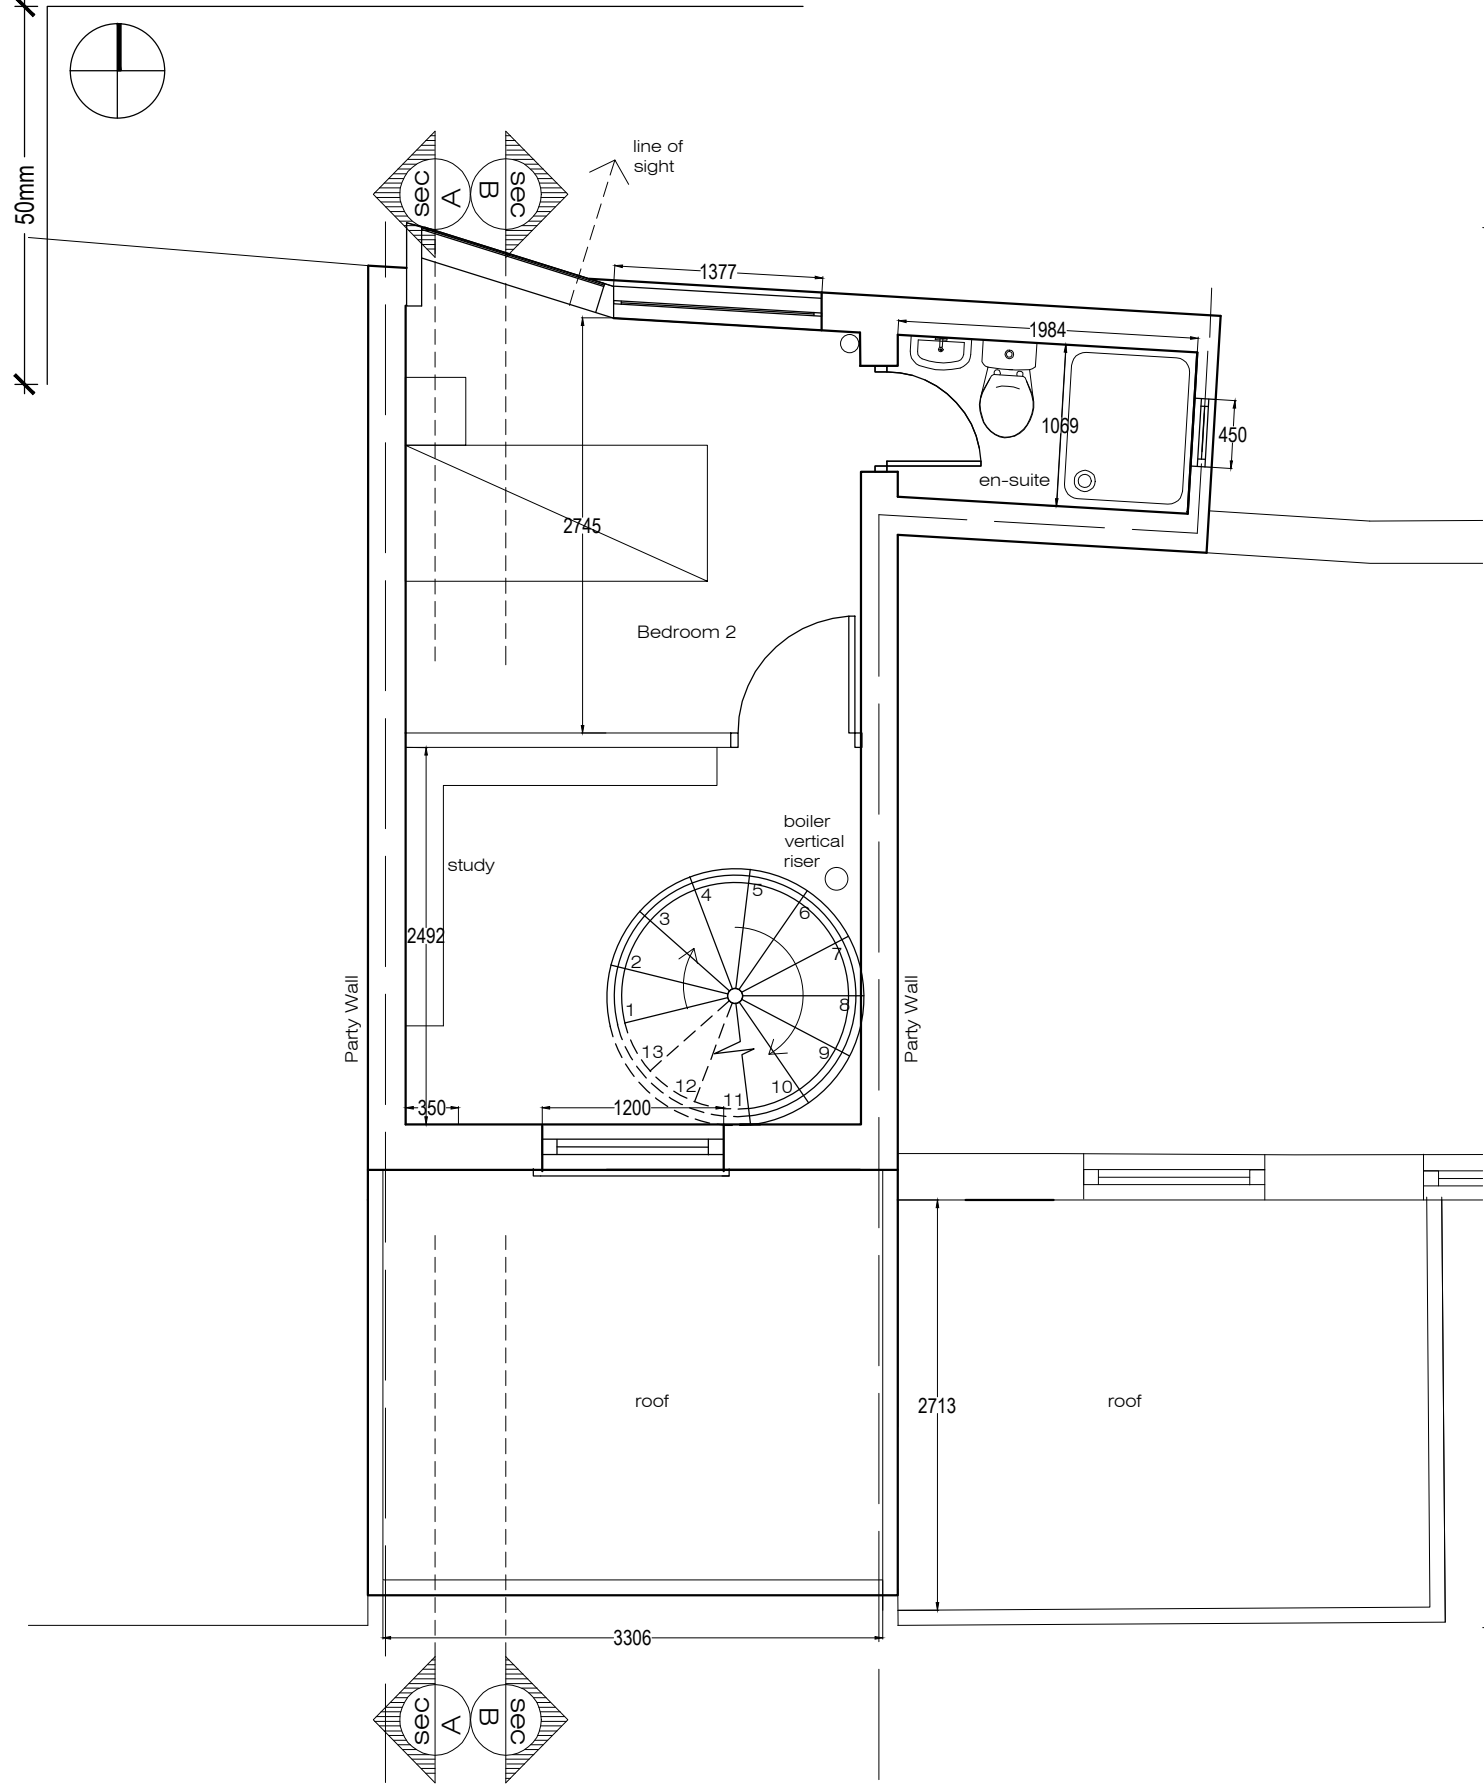

Dreamstudio Architecture

lord southampton pub proposed ground floor 62b Grafton Terrace

PROJECT NAME 62_GRAFTON_TERRACE		CLIENT SHER_ALI	DRAWN BY TM	CHECKED BY TM	84 ERLANGER RD, TELEGRAPH HILL, LONDON, SE14 5TH T: 07905 935 694 dreamstudioarchitecture@gmail.com www.dreamstudioarchitecture.co.uk			
DRAWING TITLE GF_PROPOSED_PLAN	SHEET SIZE A3	SCALE 1:50	DATE 13.11.12	PROJECT NO DS008	STATUS PRELIMINARY	DRAWING NO 003	REVISION DATE 07.08.13	REVISION 5

Dreamstudio Architecture

100mm - full size @ a3

proposed 1st floor

proposed 2nd floor

PROJECT NAME 62_GRAFTON_TERRACE		CLIENT SHER_ALI	DRAWN BY TM	CHECKED BY TM	Dreamstudio Architecture 84 ERLANGER RD, TELEGRAPH HILL, LONDON, SE14 5TH T: 07905 935 694 dreamstudioarchitecture@gmail.com www.dreamstudioarchitecture.co.uk				
DRAWING TITLE PROPOSED_FIRST+SECOND_FLOOR_PLANS		SHEET SIZE A3	SCALE 1:50	DATE 13.11.12	PROJECT NO DS008	STATUS PRELIMINARY	DRAWING NO 004	REVISION DATE 07.08.13	REVISION 5