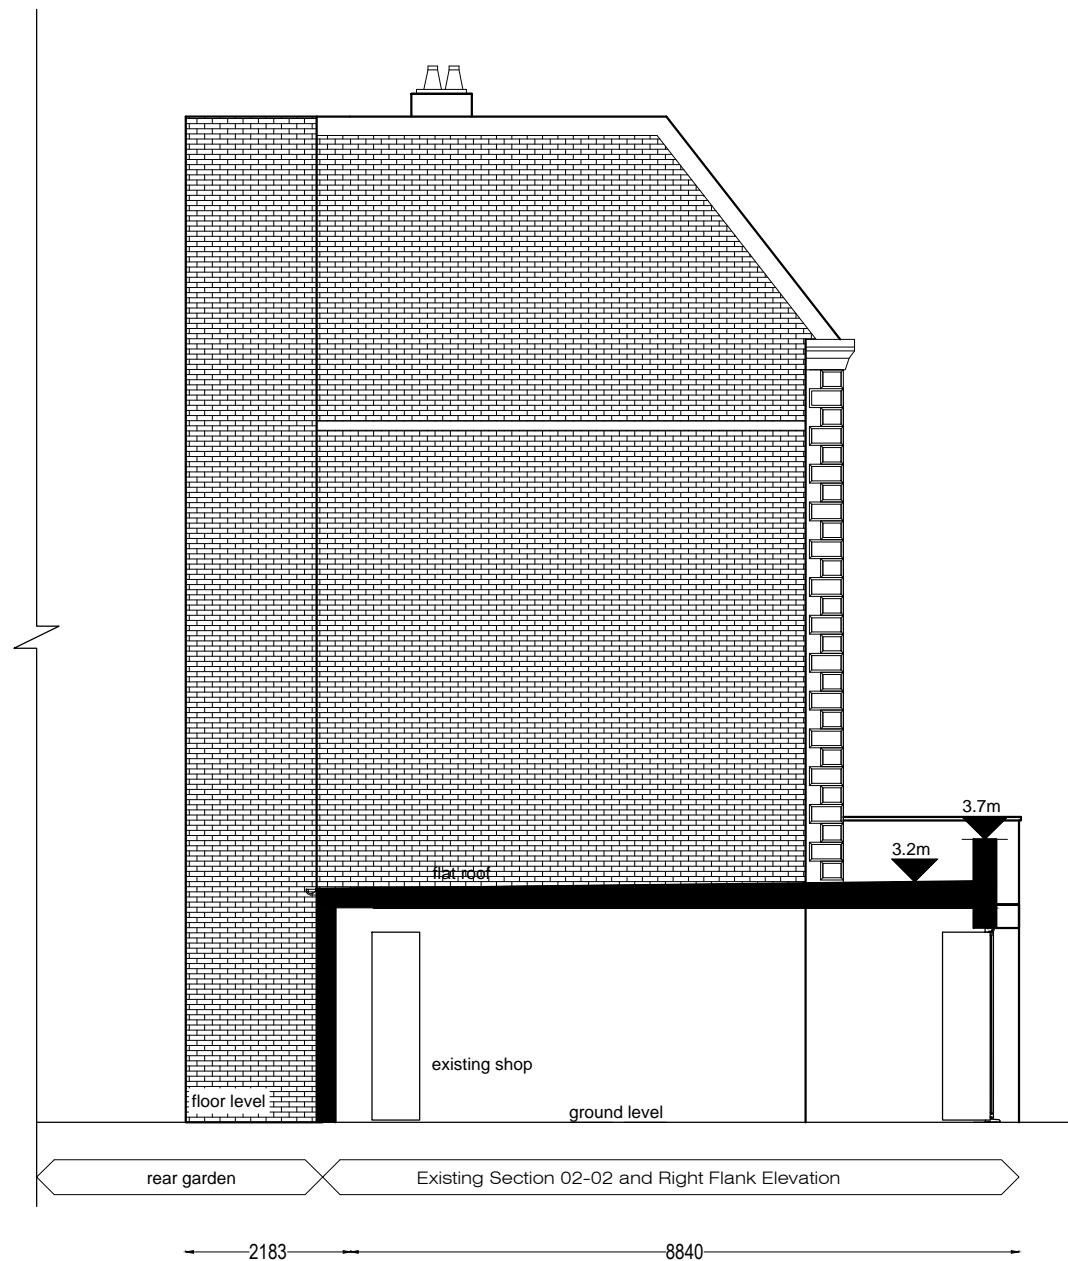

100mm - full size @ a3

50mm

Dreamstudio Architecture

84 ERLANGER RD, TELEGRAPH HILL, LONDON, SE14 5TH T: 07905 935 694
dreamstudioarchitecture@gmail.com www.dreamstudioarchitecture.co.uk

PROJECT NAME	CLIENT	DRAWN BY	CHECKED BY	84 ERLANGER RD, TELEGRAPH HILL, LONDON, SE14 5TH T: 07905 935 694 dreamstudioarchitecture@gmail.com www.dreamstudioarchitecture.co.uk				
62_GRAFTON_TERRACE	SHER_ALI	TM	TM					
DRAWING TITLE	SHEET SIZE	SCALE	DATE	PROJECT NO	STATUS	DRAWING NO	REVISION DATE	REVISION
EXISTING_SECTION_BB	A3	1:100	13.11.12	DS008	PRELIMINARY	011	07.08.13	5