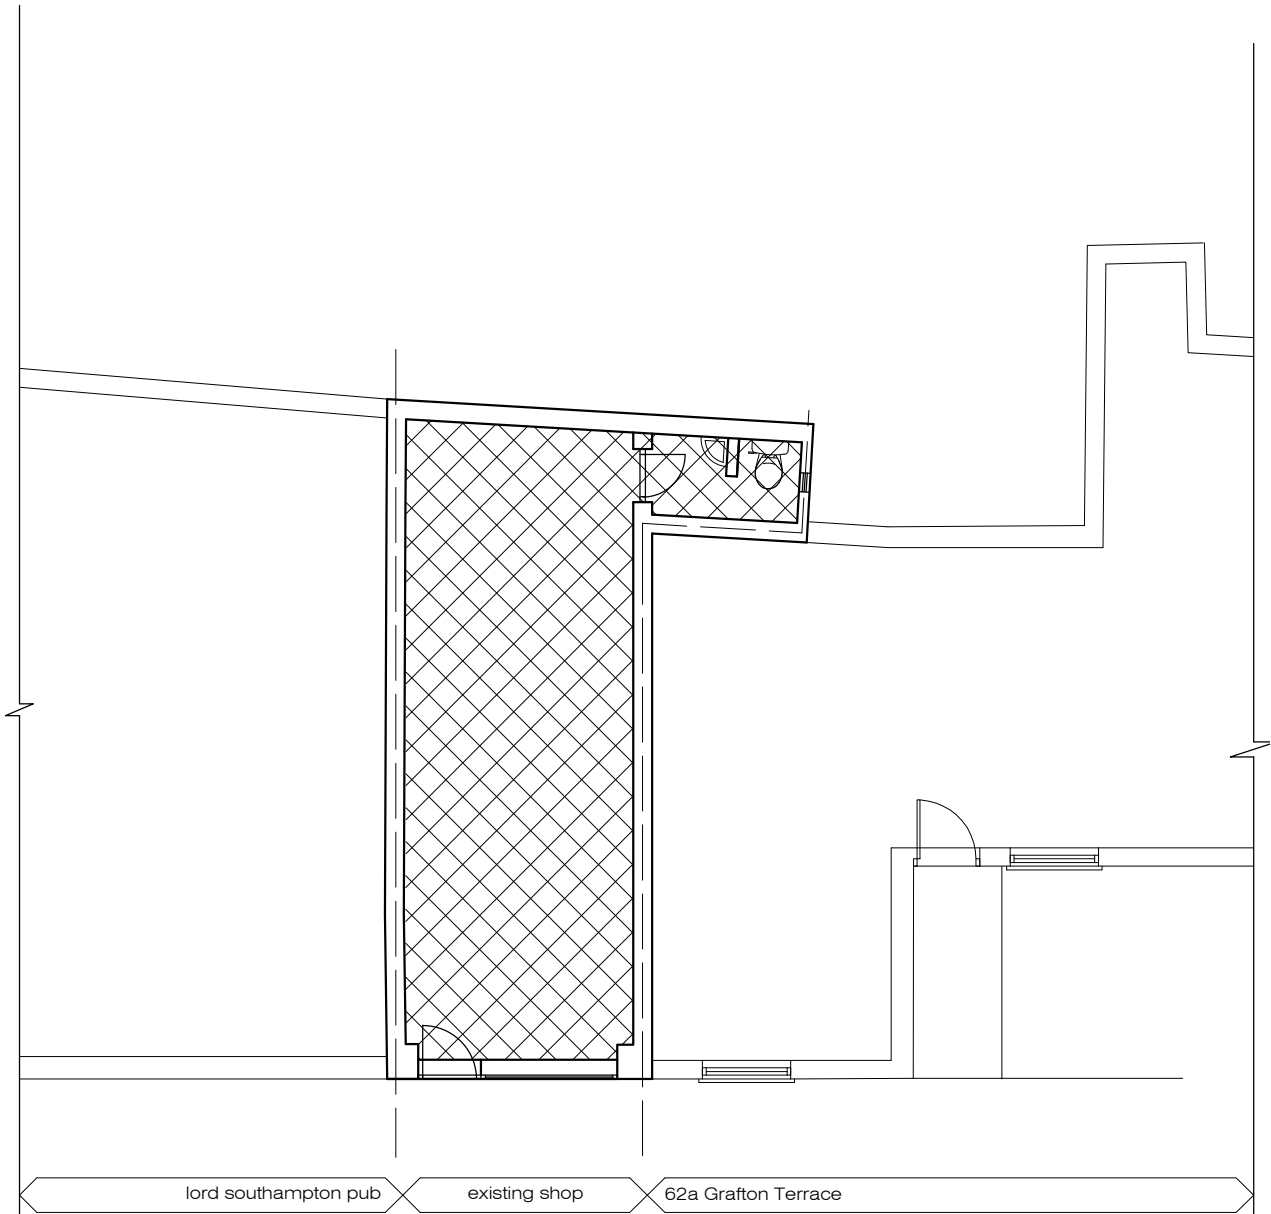

100mm - full size @ a3

50mm

ground floor existing use

commercial use

residential use

ground floor proposed change of use

PROJECT NAME 62_GRAFTON_TERRACE	CLIENT SHER_ALI	DRAWN BY TM	CHECKED BY TM	84 ERLANGER RD, TELEGRAPH HILL, LONDON, SE14 5TH T: 07905 935 694 dreamstudioarchitecture@gmail.com www.dreamstudioarchitecture.co.uk				
DRAWING TITLE CHANGE_OF_USE_PLANS	SHEET SIZE A3	SCALE 1:100	DATE 13.11.12	PROJECT NO DS008	STATUS PRELIMINARY	DRAWING NO 015	REVISION DATE 07.08.13	REVISION 5

Dreamstudio Architecture