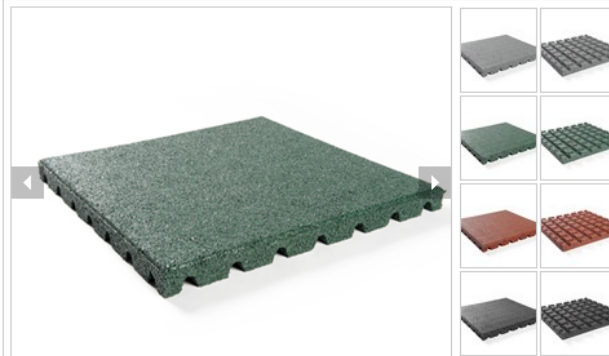

Rubber tiles

Rubber granulate SBR

Rubber by the roll

Ladder mat

Custom made

Home > Rubber tiles > Roof- walkway tiles > Roof- walkway tiles 40mm

Roof- walkway tiles 40mm

Respond

Description

The perfect tile to install on a gallery or roof terrace. Extra heavy quality which makes them more resistant against heavy point loads.

With profiled base for good drainage.

Available in the following sizes:

- 1000 x 1000mm
- 500 x 500mm
- 600 x 600mm

The tiles of 1000x1000mm have a profile of 500x500mm in the top layer.

Language

Categories

- Other rubber products
- Ladder mat
- Rubber granulate SBR
- Rubber tiles
- Roof- walkway tiles
- Hobby- DIY tiles
- Signalling tiles
- Playground/safety tiles
- Horse stable tiles
- Pins- and holes tiles
- Rubber by the roll