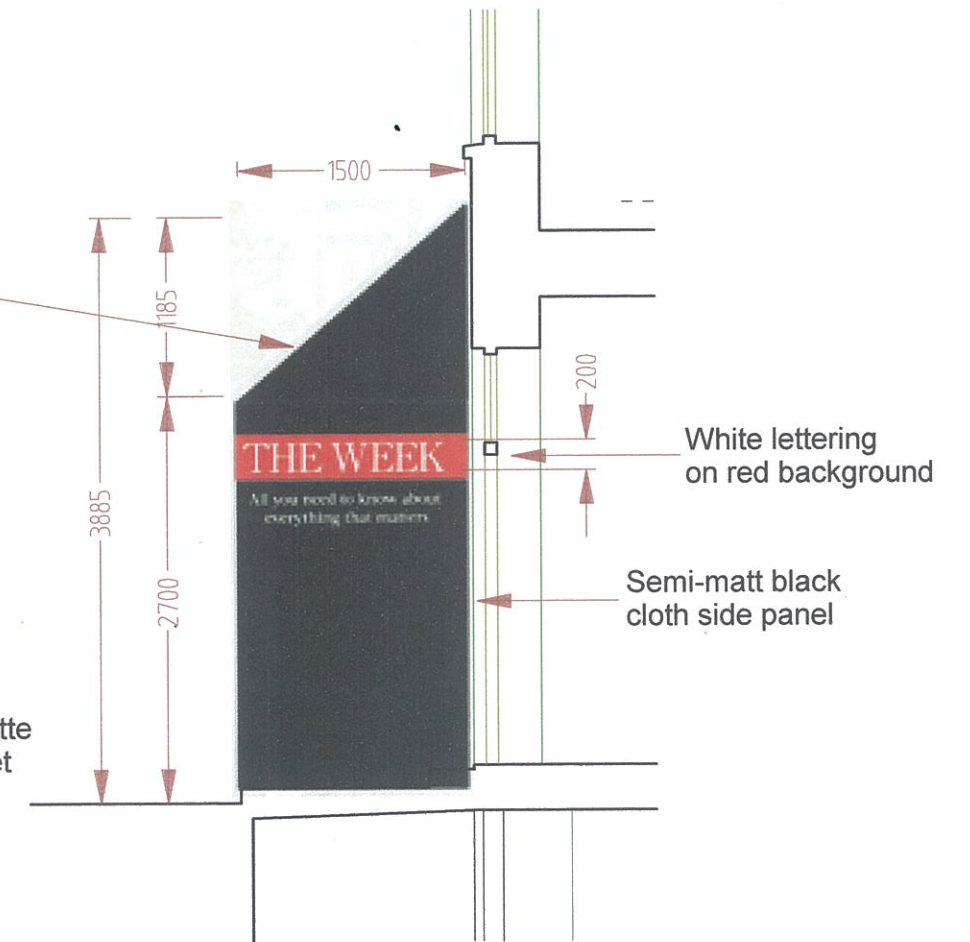

Roof lettering 500mm high
(actual 750mm on slant)

White lettering printed on
semi-matt red cloth roof

White lettering on
black fascia panel

Semi-matt black cloth corners
and fascia panel

66

Matt finish polypropylene canvas awning
cover replacing existing over existing frame.

White lettering
on red background

9cm high edge strips to face of
existing swing out security cover
shelf units. When open approx.
30cm in front of facade line, set
back 120cm from face of canopy.

Charlotte
Street

PROPOSED CLOTH COVER DETAILS
66 Charlotte St, London W1T 4QE
1:50 20 October13 56806-5