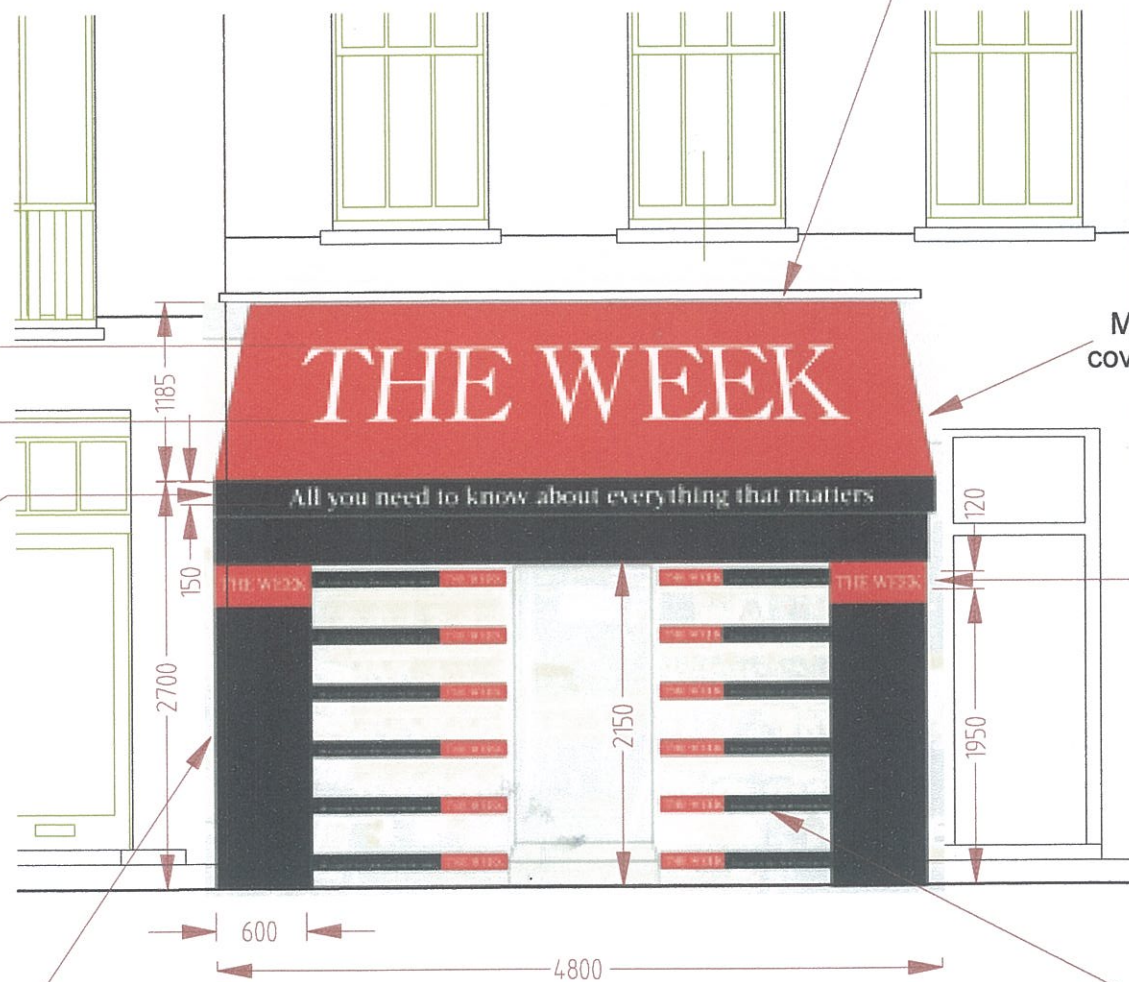

Roof lettering 500mm high
(actual 750mm on slant)

White lettering printed on
semi-matt red cloth roof

White lettering on
black fascia panel

Semi-matt black cloth corners
and fascia panel

66

Matt finish polypropylene canvas awning
cover replacing existing over existing frame.

White lettering
on red background

9cm high edge strips to face of
existing swing out security cover
shelf units. When open approx.
30cm in front of facade line, set
back 120cm from face of canopy.

Charlotte
Street

PROPOSED CLOTH COVER DETAILS
66 Charlotte St, London W1T 4QE
1:50 20 October13 56806-5