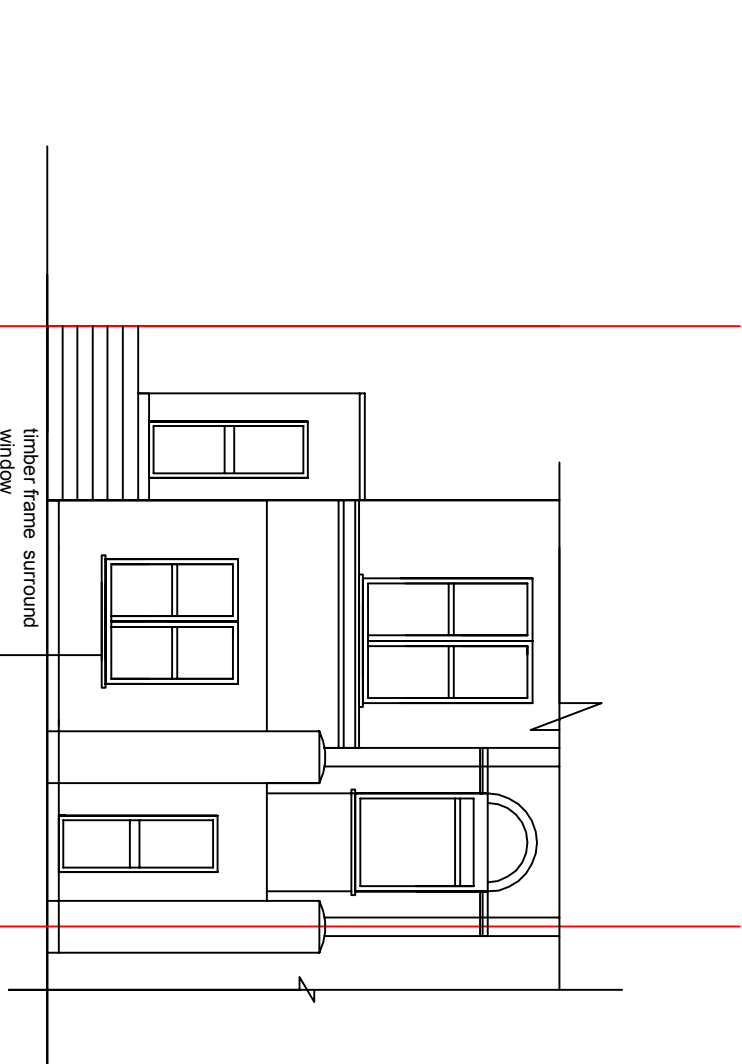

client: DR. BABU VADAMALAVAN

site: FLAT D, 236 FINCHLEY ROAD,
 LONDON NW3 8DU.

project: SINGLE STOREY REAR EXTENSION AND
 GARAGE CONVERSION INTO HABITABLE
 ROOM

title: PROPOSED ELEVATIONS

status: HOUSEHOLDER PLANNING APPLICATION

drawing number: BABU/PLAN/02

scale: 1:100 @ A3

drawn: Kaleem Janjua BArc

date: 28th August 2013

revision: 31st October 2013

PROPOSED REAR ELEVATION

PROPOSED SIDE ELEVATION 1

PROPOSED FRONT ELEVATION

PROPOSED SIDE ELEVATION 2

SCALE - 1 : 100.