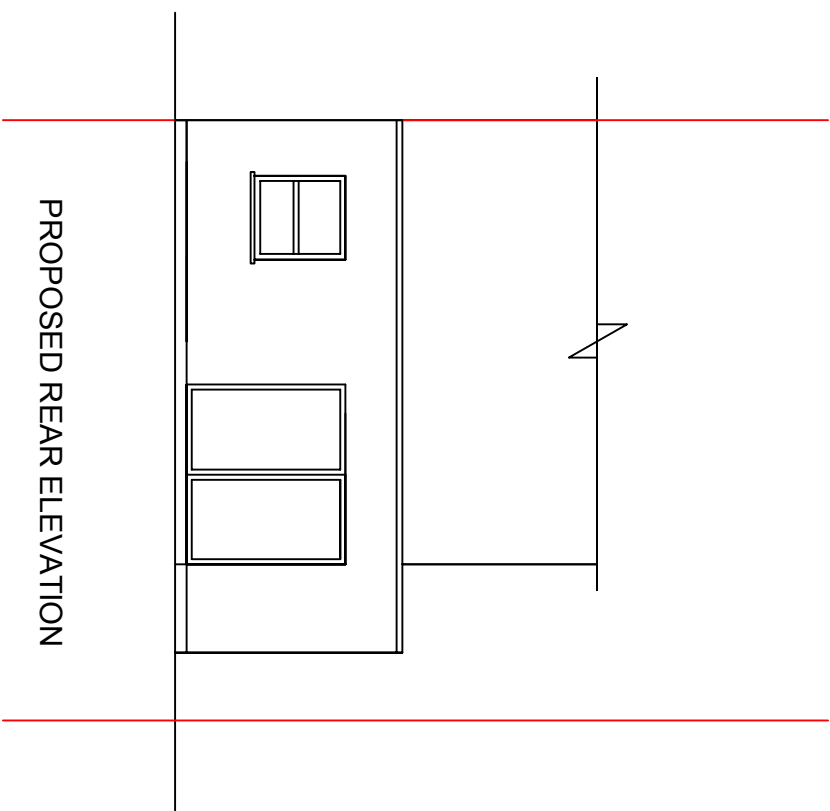

client: DR. BABU VADAMALAVAN

site: FLAT D, 236 FINCHLEY ROAD,
 LONDON NW3 8DU.

project: SINGLE STOREY REAR EXTENSION AND
 GARAGE CONVERSION INTO HABITABLE
 ROOM

title: PROPOSED ELEVATIONS

status: HOUSEHOLDER PLANNING APPLICATION

drawing number: BABU/PLAN/02

scale: 1:100 @ A3

drawn: Kaleem Janjua BArc

date: 28th August 2013

revision: 31st October 2013

PROPOSED REAR ELEVATION

PROPOSED SIDE ELEVATION 1

PROPOSED FRONT ELEVATION

PROPOSED SIDE ELEVATION 2

SCALE - 1 : 100.