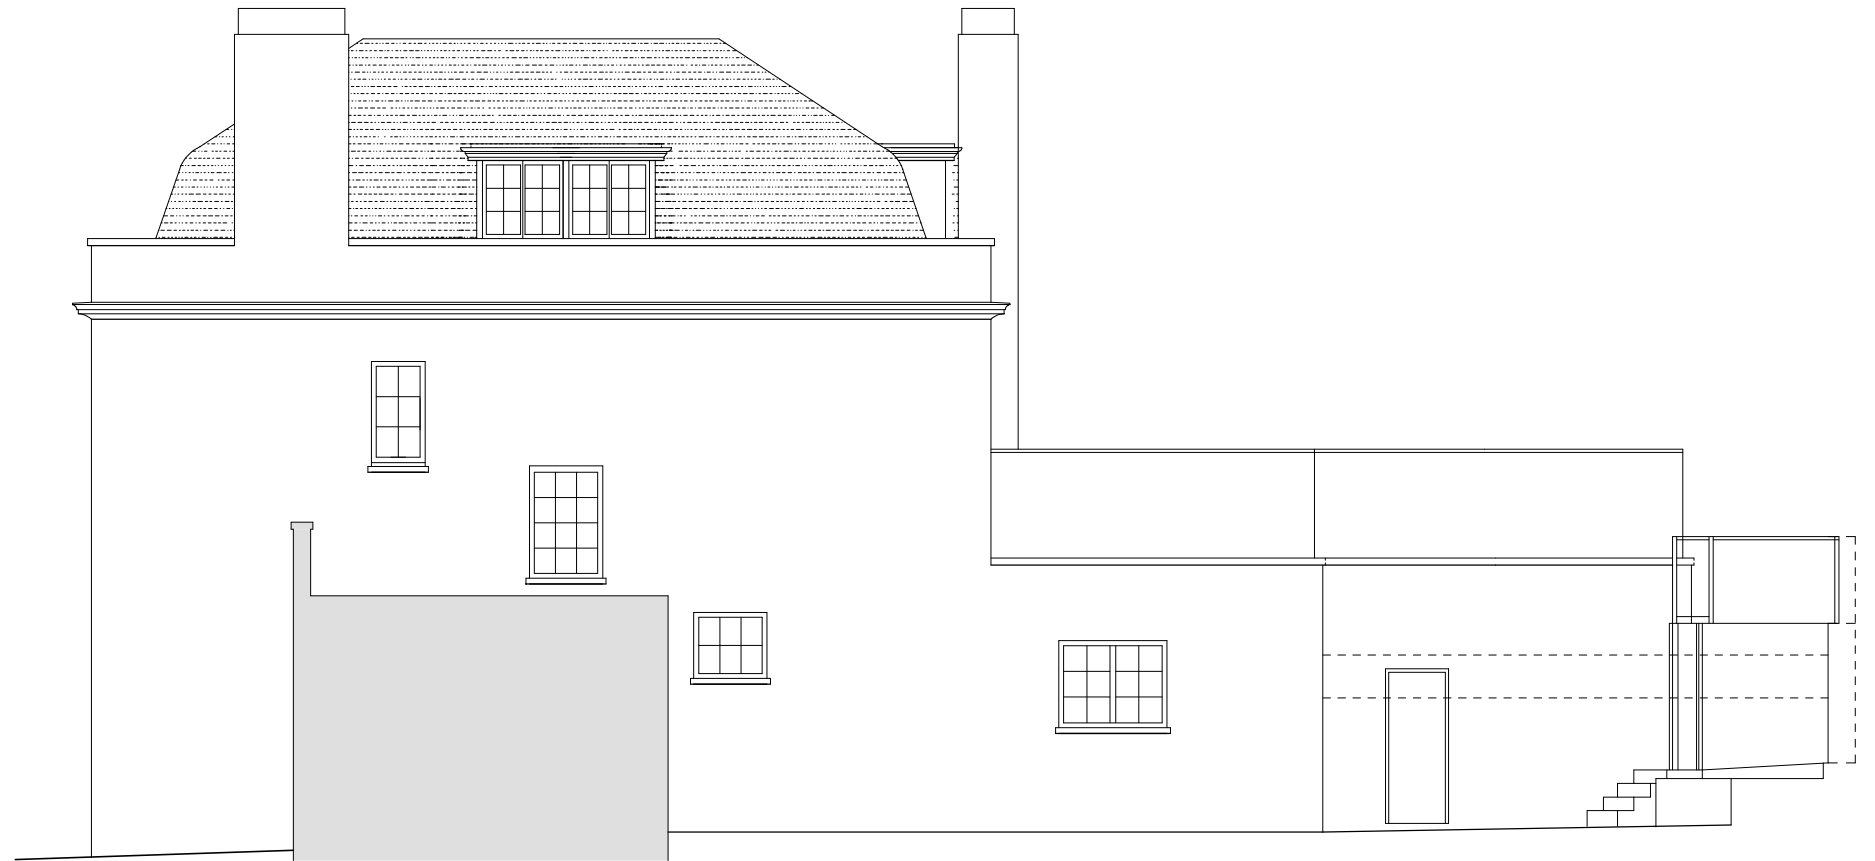

NORTH ELEVATION

EAST ELEVATION

EXISTING ELEVATIONS

REVISIONS

individual conservatories and orangeries by Malbrook

2 CRESCENT STABLES . UPPER RICHMOND ROAD
 PUTNEY . LONDON . SW15 2TN
 TELEPHONE 020 8780 5522 . FACSIMILE 020 8780 3344
 Website: www.malbrook.co.uk Email: info@malbrook.co.uk