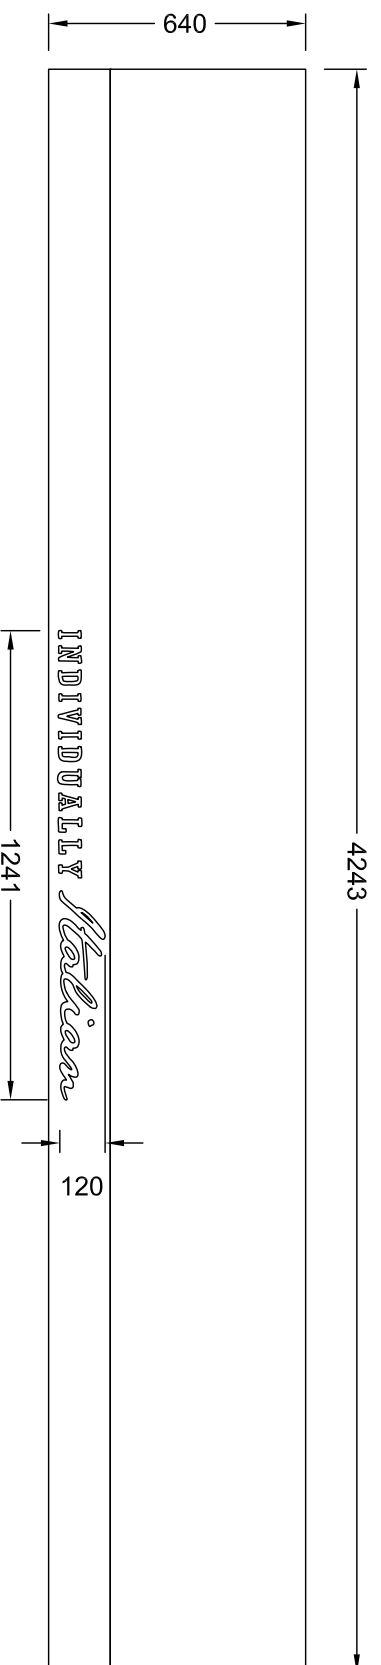

**Proposed**

Front Elevation  
Scale 1:50

Position of projected sign  
Position of menu  
Vinyl, printed Pantone pink PMS 215c and cream PMS 7500c, is applied to the inside of the glazing

- Awning - 1 off
- Scale 1:20
- Pantone pink PMS 215c canvas with text printed in cream PMS 7500c.
- Aluminium awning box with wooden laths is finished *Farrow & Ball* Hague Blue.
- Electro-mechanical operating system.
- Non illuminated.
- A) Width of blind box is 4243mm
- B) Projection from the front to the wall is 1300mm
- C) Top of box is 3758mm
- D) Headway is 3000mm

Proposed Signage

Job No

Drawn by DN Date 01/11/13

Scale As specified (A3) Drawing No 394223-3

Rev A

A Colour change

19/11/13