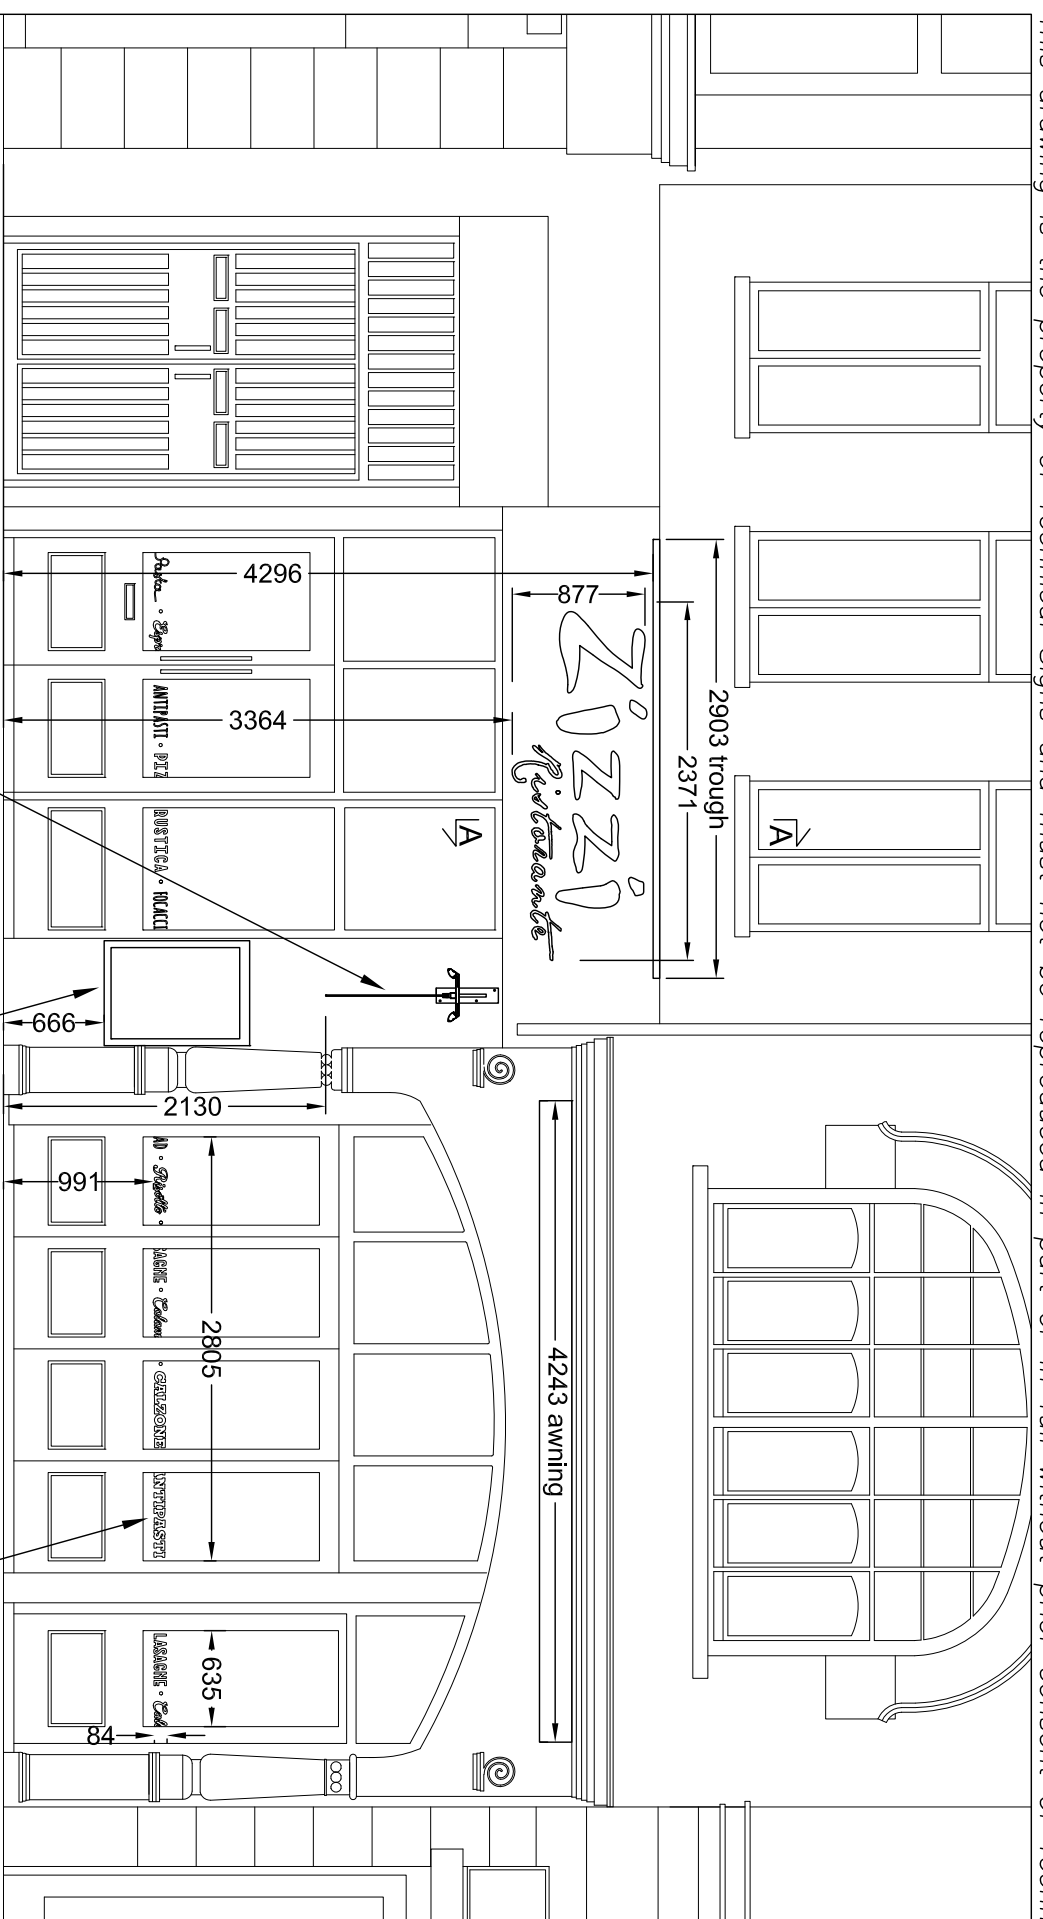

**Proposed**

Front Elevation  
Scale 1:50

Position of projected sign  
Position of menu  
Vinyl, printed Pantone pink PMS 215c and cream PMS 7500c, is applied to the inside of the glazing

- Awning - 1 off
- Scale 1:20
- Pantone pink PMS 215c canvas with text printed in cream PMS 7500c.
- Aluminium awning box with wooden laths is finished *Farrow & Ball* Hague Blue.
- Electro-mechanical operating system.
- Non illuminated.
- A) Width of blind box is 4243mm
- B) Projection from the front to the wall is 1300mm
- C) Top of box is 3758mm
- D) Headway is 3000mm

Proposed Signage

Job No

Drawn by DN Date 01/11/13

Scale As specified (A3) Drawing No 394223-3

Rev A

A Colour change

19/11/13