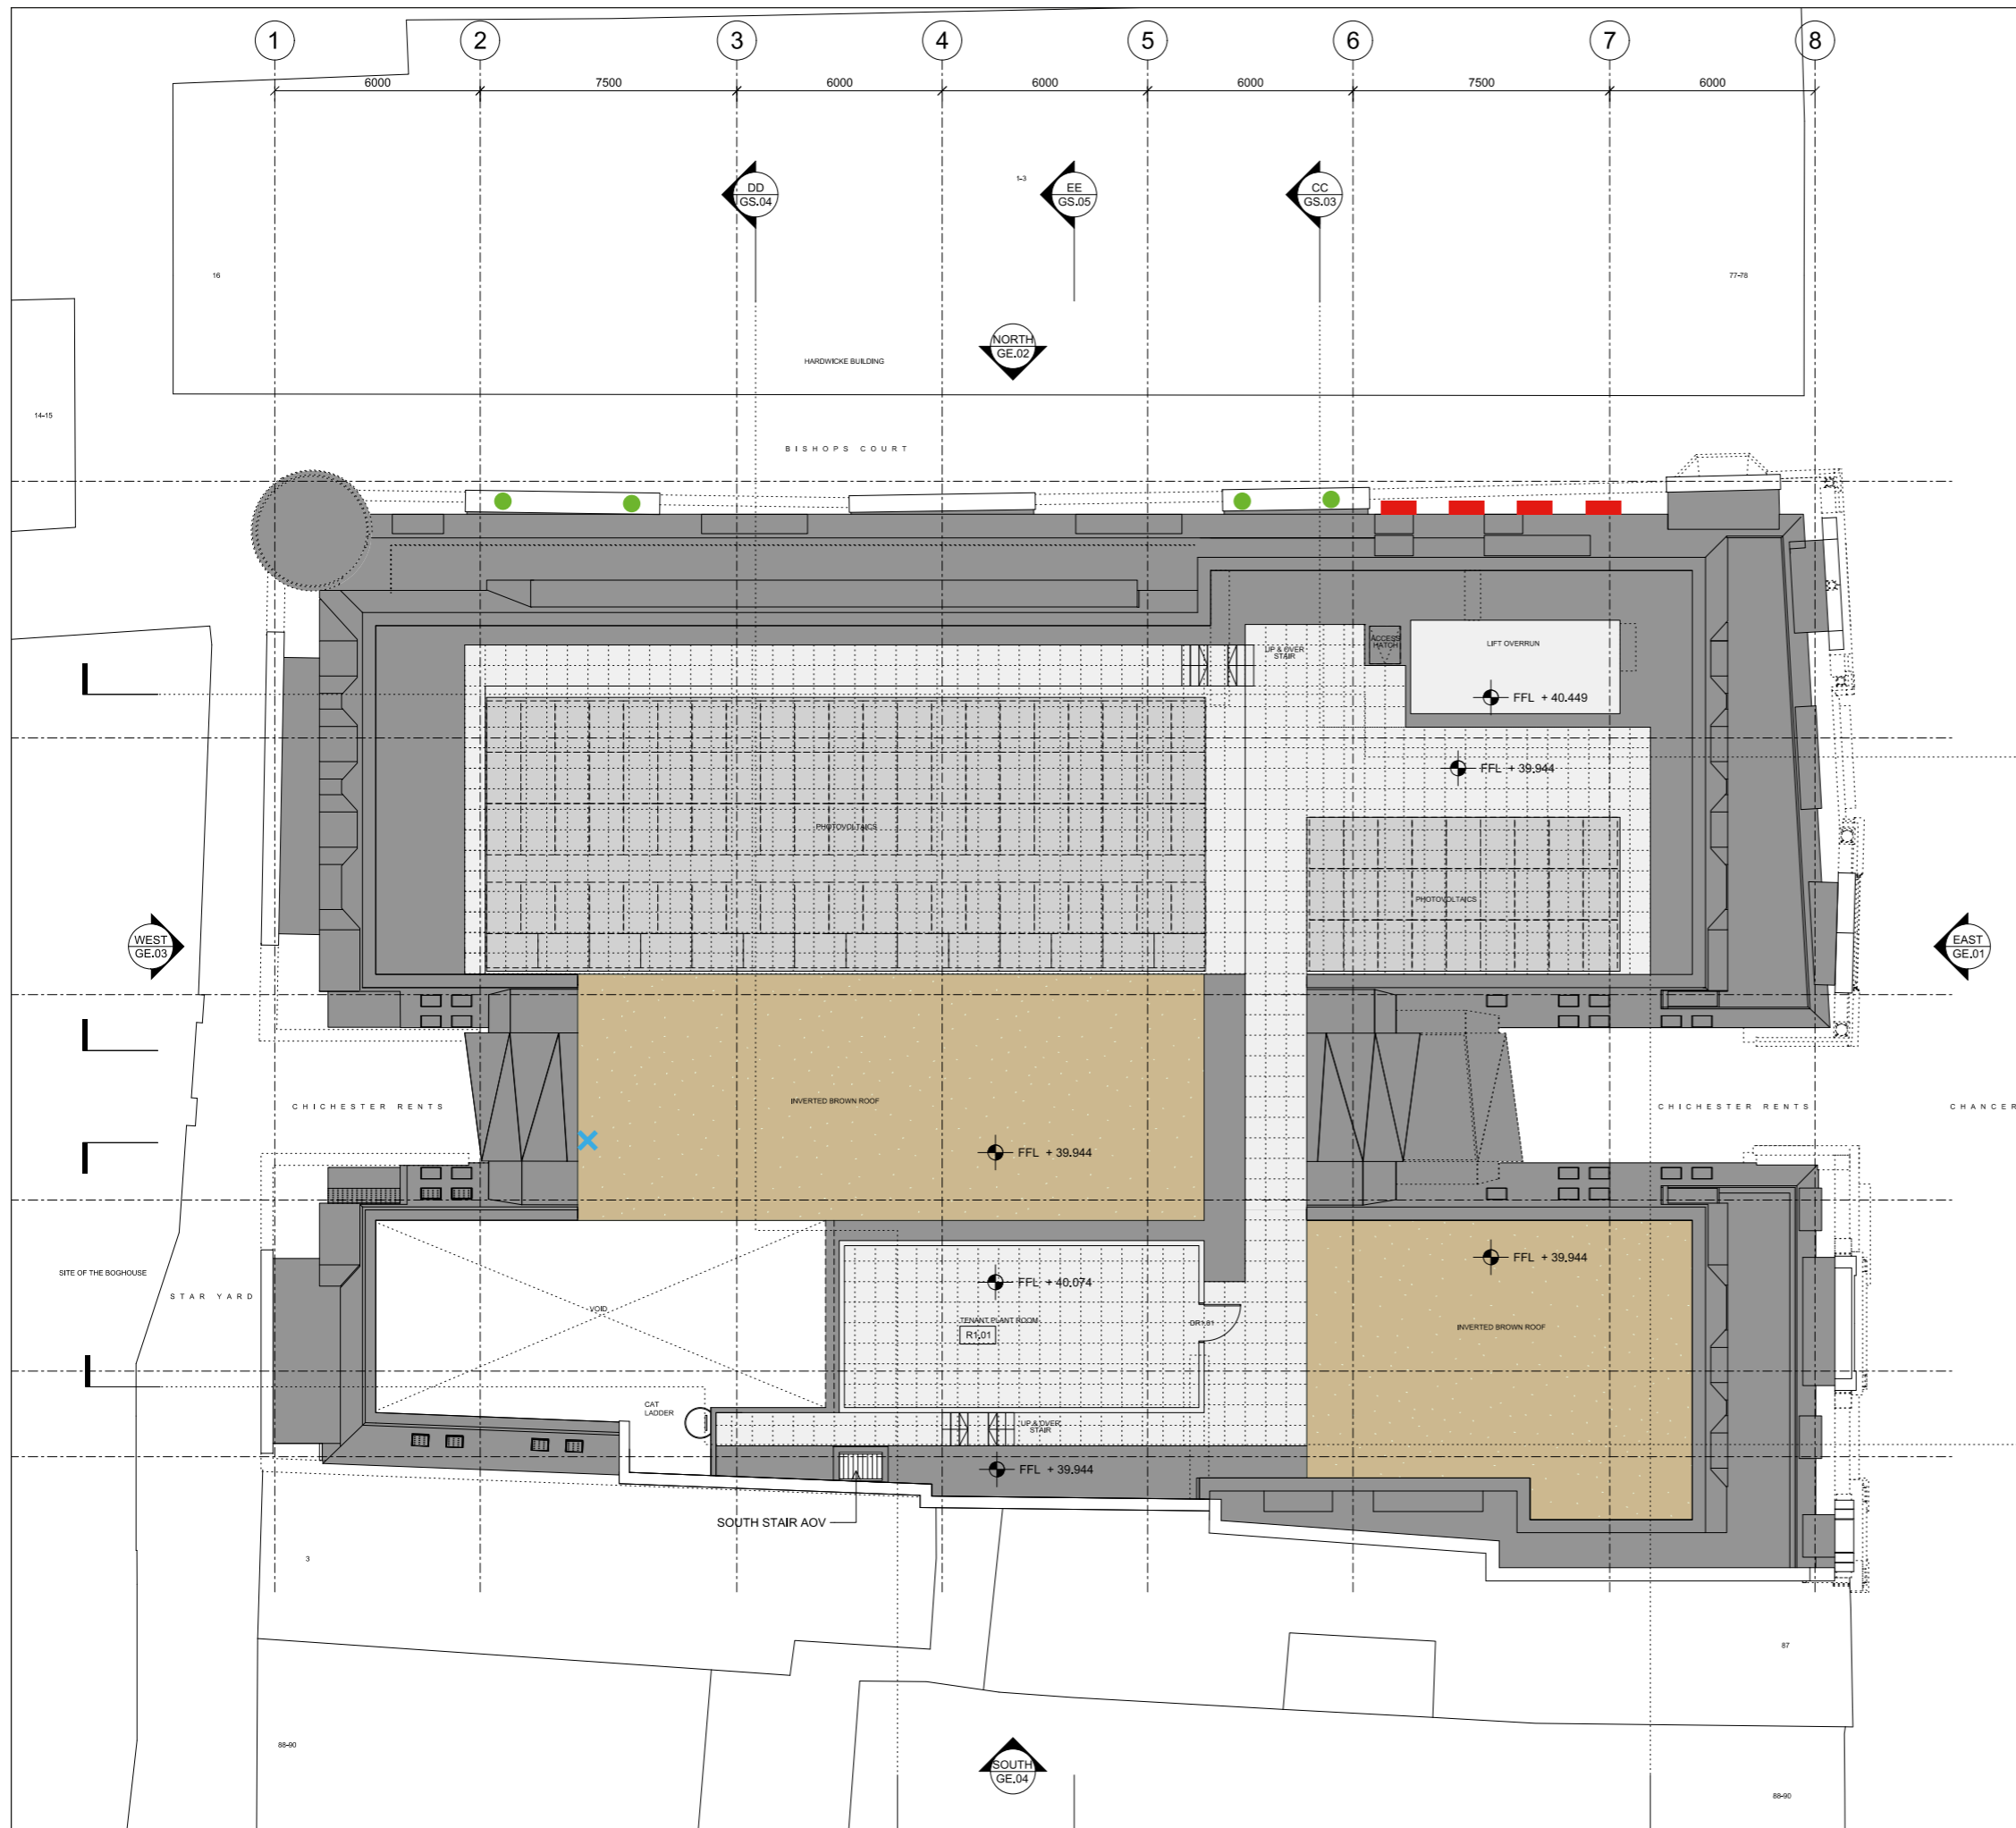

-  2H Schegler Robin Box
-  Schwegler Bat Tube 1FR
-  1SP Schwegler Sparrow Terrace

<p>Project Details</p> <p>Figure Title</p> <p>Figure Ref</p> <p>Date</p> <p>File Location</p>	<p>EED13618-100: 79-86 Chancery Lane</p> <p>Figure 1.1: Recommended Locations for Bird and Bat Boxes</p> <p>EED13618-100_GR_EC_1.1A</p> <p>November 2013</p> <p>\\nt-lncs\weed\projects\eed13618\100\graphics\ec\issued figures</p>
---	---