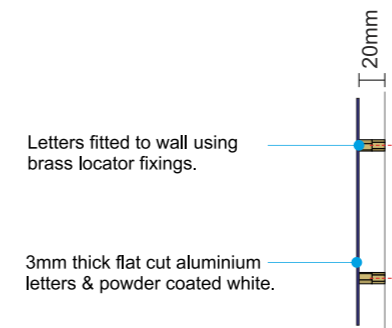

Existing view

Item 2

1No. non standard
600x700mm
projecting sign

Item 1

Fascia to be painted
corporate blue. existing
light to remain.
Specification on Page 2.

Side view

Proposed elevation
scale 1:50 @ A3

Item 3

Existing shopfront to
be decorated white.

Revisions:

B. Projecting sign position changed to timber column from
fascia panel. Ornate bracket changed to std type
(but 600 x 700mm)

Site: Cancer Research UK

Address: High Street, Hampstead

Drg: G9348 - B

Date: 02.12.13

Item 1 (Non illuminated) - scale 1:10 @ A3

Disc section - scale 1:5 @ A3

Letter section - scale 1:5 @ A3

VISIBLE EXISTING PROJECTORS ON SHOPS IN STREET