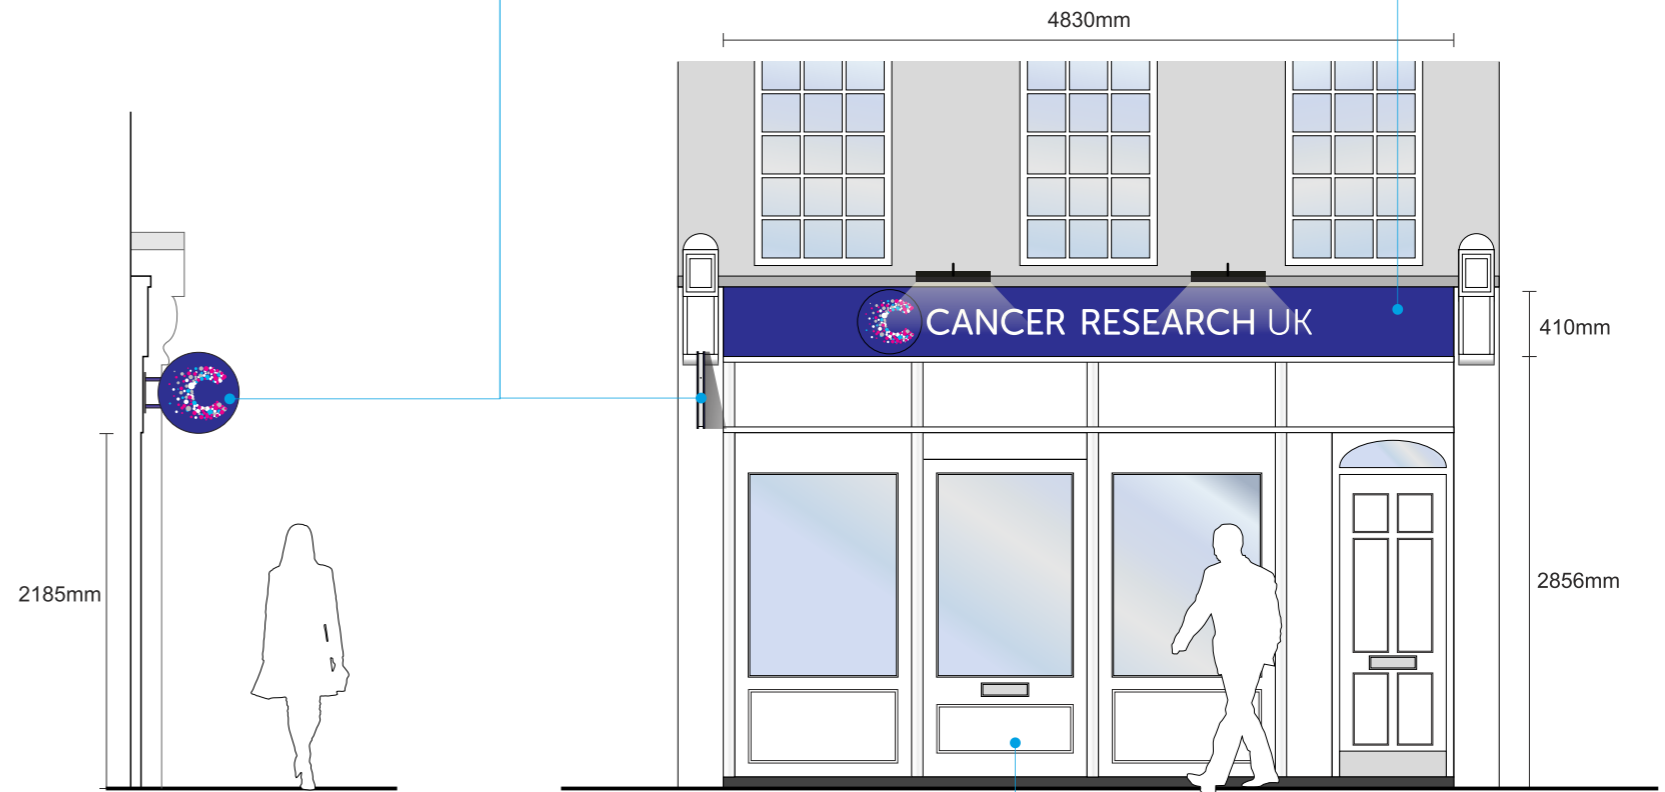

Existing view

Item 2

1No. non standard
600x700mm
projecting sign

Item 1

Fascia to be painted
corporate blue. existing
light to remain.
Specification on Page 2.

Side view

Proposed elevation
scale 1:50 @ A3

Item 3

Existing shopfront to
be decorated white.

Revisions:

B. Projecting sign position changed to timber column from
fascia panel. Ornate bracket changed to std type
(but 600 x 700mm)

Site: Cancer Research UK

Address: High Street, Hampstead

Drg: G9348 - B

Date: 02.12.13

Item 1 (Non illuminated) - scale 1:10 @ A3

Disc section - scale 1:5 @ A3

Letter section - scale 1:5 @ A3

VISIBLE EXISTING PROJECTORS ON SHOPS IN STREET