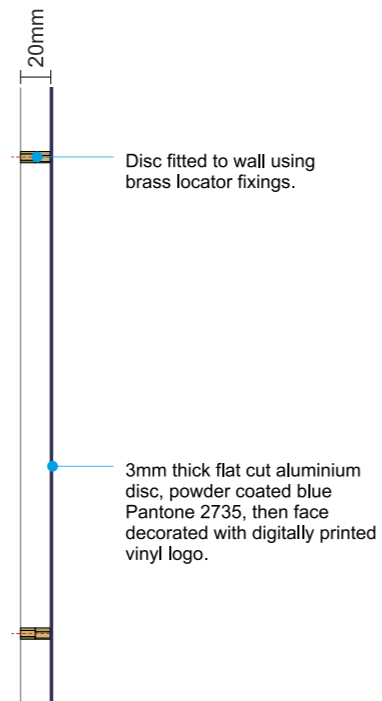

Existing view

Item 2

1No. non standard
600x700mm
projecting sign

Item 1

Fascia to be painted
corporate blue. existing
light to remain.
Specification on Page 2.

Side view

Proposed elevation
scale 1:50 @ A3

Item 3

Existing shopfront to
be decorated white.

Revisions:

B. Projecting sign position changed to timber column from
fascia panel. Ornate bracket changed to std type
(but 600 x 700mm)

Site: Cancer Research UK

Address: High Street, Hampstead

Drg: G9348 - B

Date: 02.12.13

Item 1 (Non illuminated) - scale 1:10 @ A3

Disc section - scale 1:5 @ A3

Letter section - scale 1:5 @ A3

VISIBLE EXISTING PROJECTORS ON SHOPS IN STREET