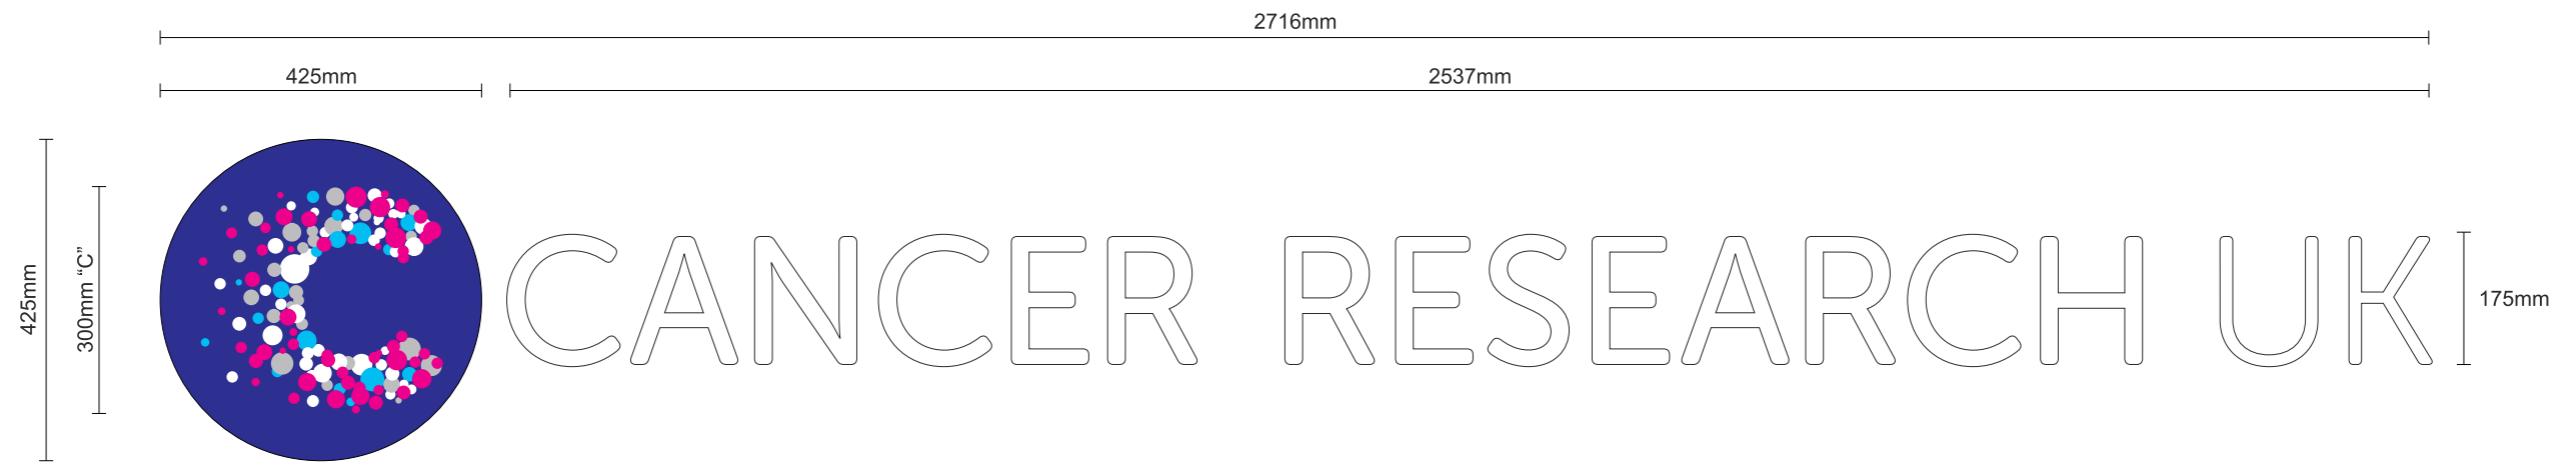

Existing view

Item 2

1No. non standard
600x700mm
projecting sign

Item 1

Fascia to be painted
corporate blue. existing
light to remain.
Specification on Page 2.

Side view

Proposed elevation
scale 1:50 @ A3

Item 3

Existing shopfront to
be decorated white.

Revisions:

B. Projecting sign position changed to timber column from
fascia panel. Ornate bracket changed to std type
(but 600 x 700mm)

Site: Cancer Research UK

Address: High Street, Hampstead

Drg: G9348 - B

Date: 02.12.13

Item 1 (Non illuminated) - scale 1:10 @ A3

Disc section - scale 1:5 @ A3

Letter section - scale 1:5 @ A3

VISIBLE EXISTING PROJECTORS ON SHOPS IN STREET