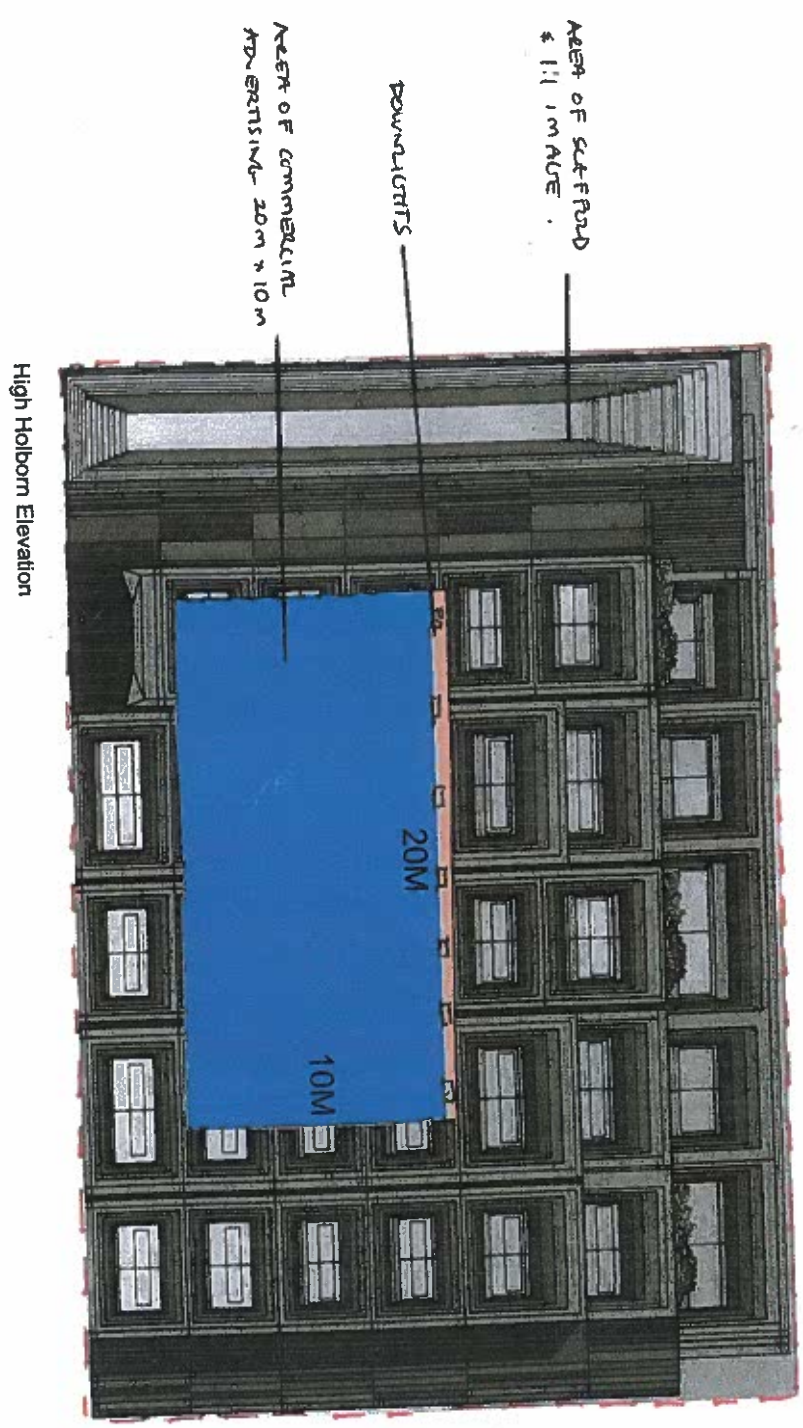

# HIGH HOLBORN ELEVATION

1-300

- Downlights
- Area of scaffolding & 1:1 building image
- Inset commercial advertising area 20m x 10m

Project  
150 Holborn