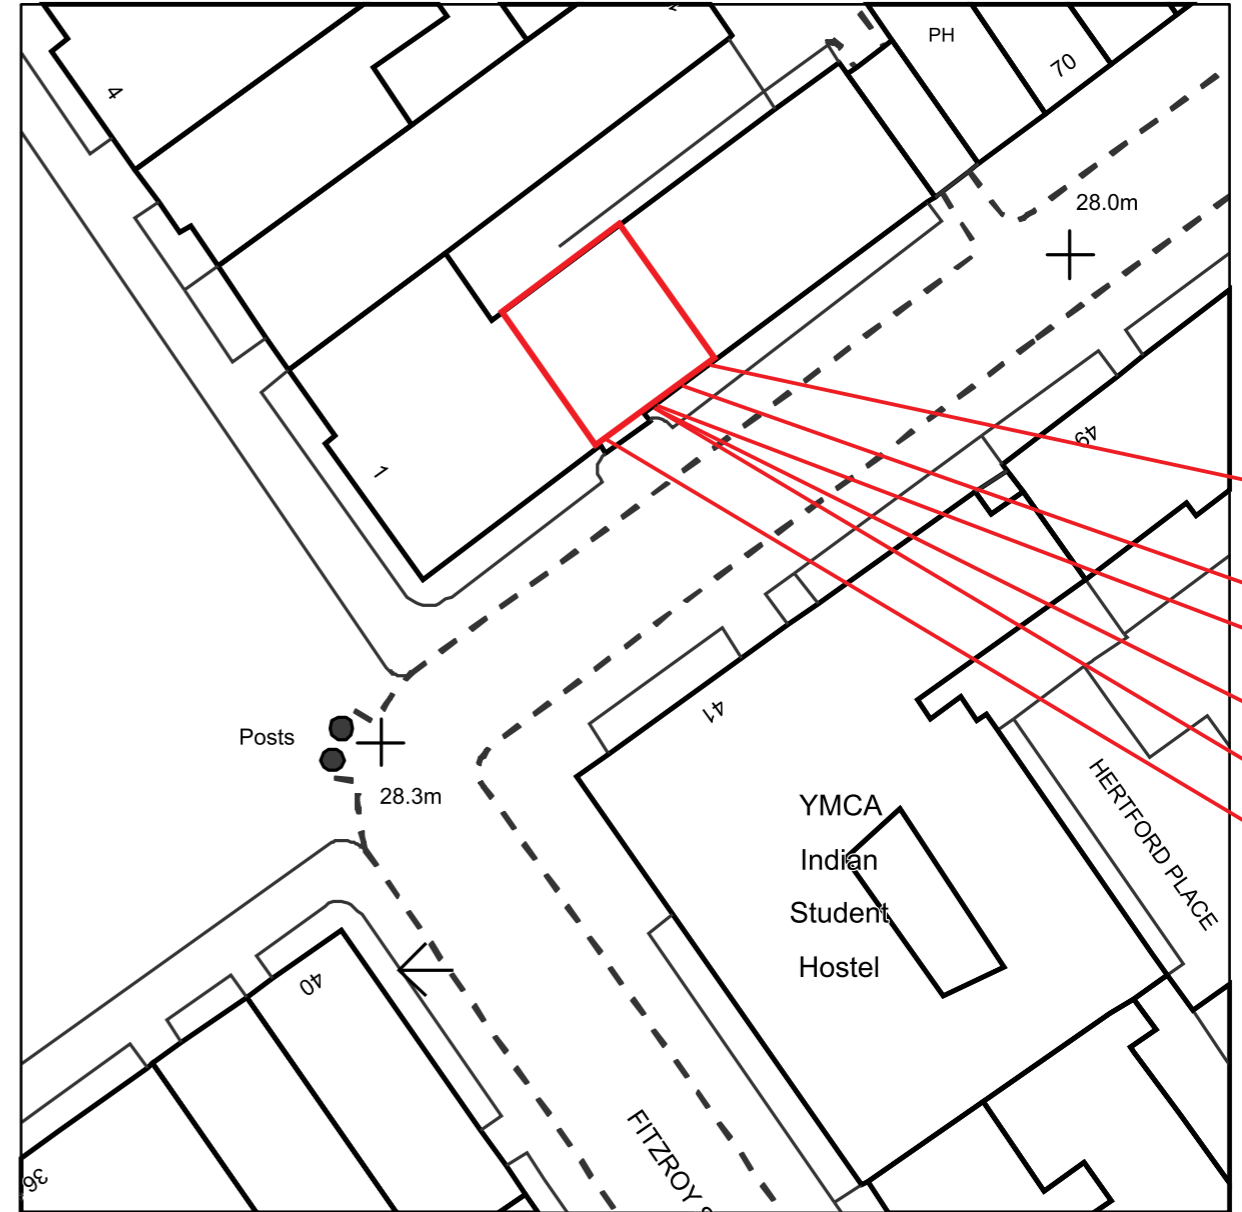

Scale 1:500