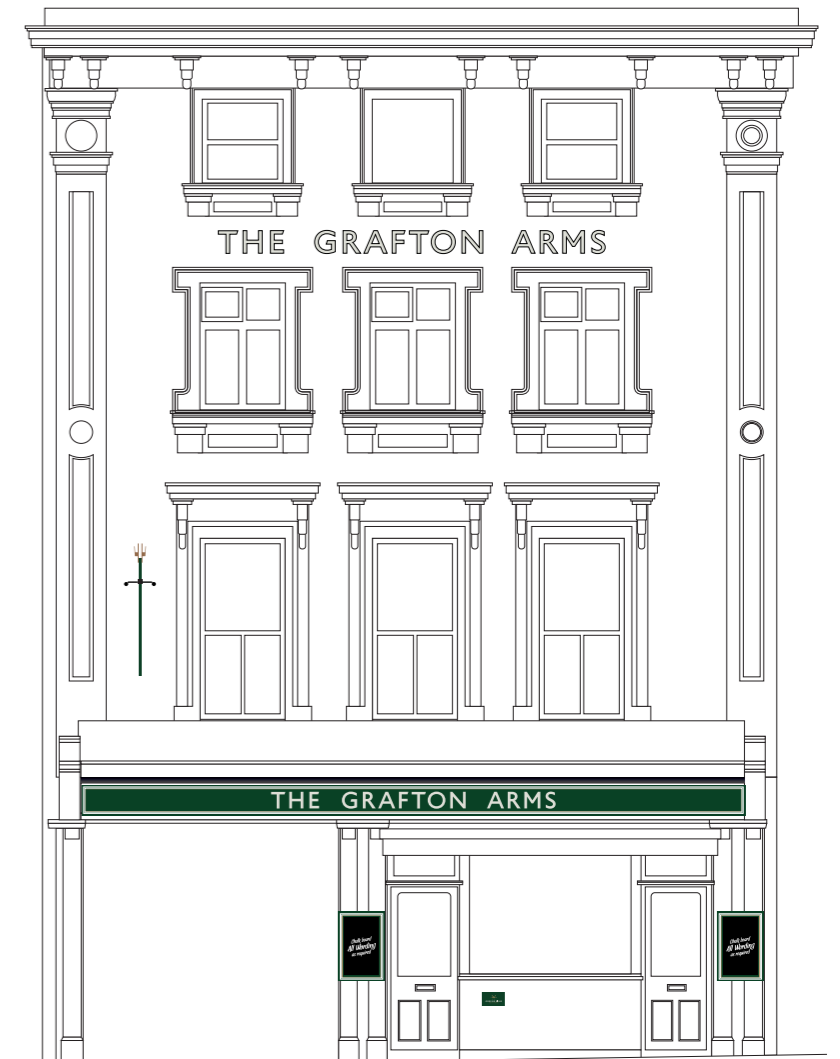

Sign A - Scale 1:25

1No. Set of individual locator fixed timber letters mounted on to timber fascia panel. Illuminated by LED trough light.
Size: 4800 x 650mm, Letters - 220mm.

Sign B - Scale 1:20

1No. Timber amenity board
Size: 610 x 915mm.

Sign C - Scale 1:20

1No. Door plaque
Size: 300 x 180mm.

Sign D - Scale 1:20

1No. Double sided timber pictorial panel including 900mm header. Illuminated by LED trough lights
Size - 900 x 1200mm.

Sign E - Scale 1:10

Omitted from scheme

Sign F - Scale 1:20

1No. One set of individual locator fixed timber letters.
Size: 5115mm span. T - 300mm.

THE GRAFTON ARMS

Front Elevation - Scale 1:100

Copy Licence No. - 100048453

Scale 1:25, 1:20, 1:10 & 1:100 @ A3

Scale 1:1250

Scale 1:500

Copy Licence No. - 100048453

Scale 1:1250 & 1:500 @ A3

karen@insigniasigns.biz

Greene King.
 The Grafton Arms - Euston, London.
 26/11/13, dr. 7/01/14, pf.

ral 6005 ral 9002

NB - please always refer to actual paint references for accurate colour representation