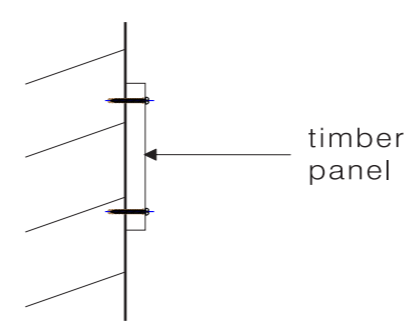

SIGN C - scale 1:10