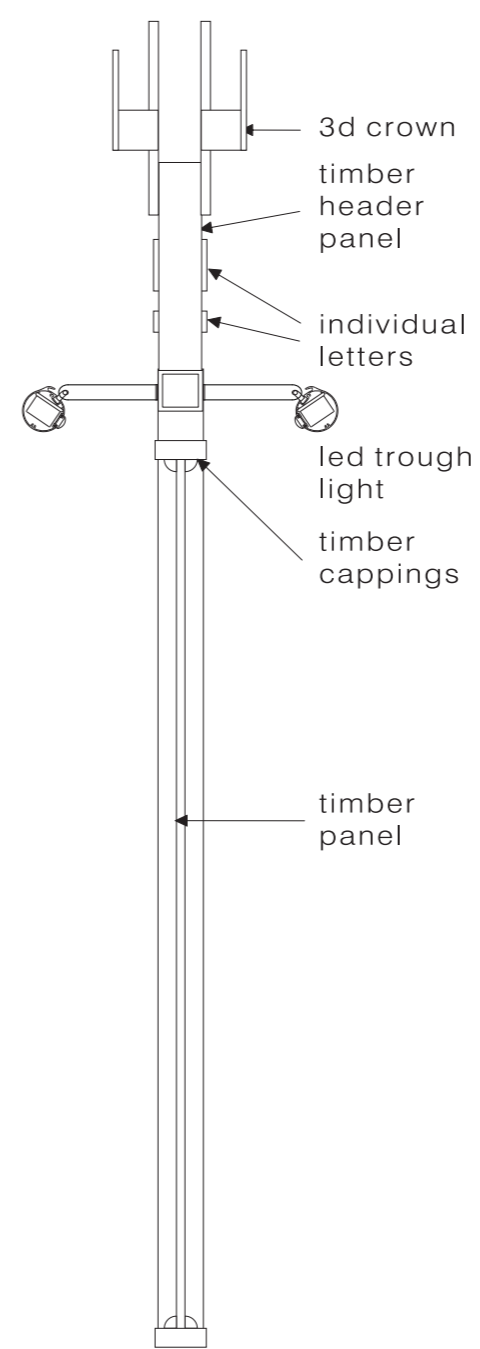

SIGN D - scale 1:10