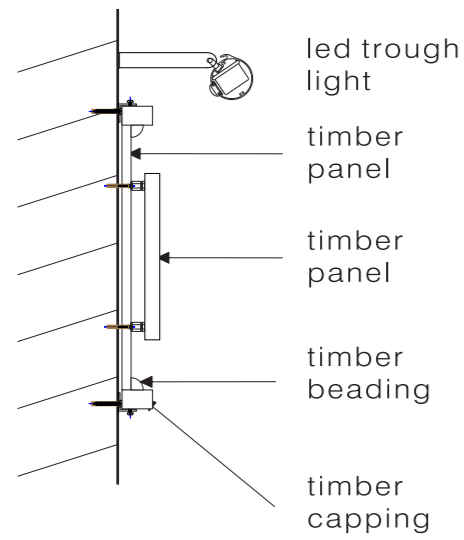

SIGN A - scale 1:10