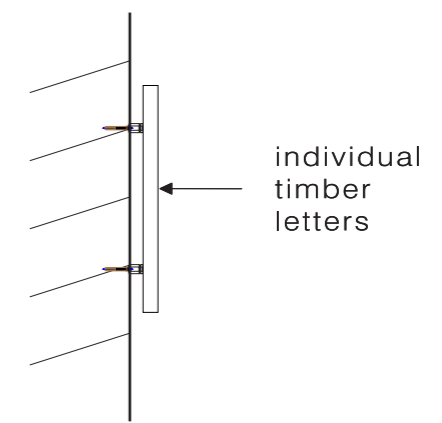

Omitted from scheme

Sign F - Scale 1:20

1No. One set of individual locator fixed timber letters.
Size: 5115mm span. T - 300mm.

THE GRAFTON ARMS

Front Elevation - Scale 1:100

Copy Licence No. - 100048453

Scale 1:25, 1:20, 1:10 & 1:100 @ A3

t : 0113 243 8533 f : 0113 243 8733 / e-mail : sales@insigniasigns.biz / www.insigniasigns.biz

SIGN A - scale 1:10

SIGN B - scale 1:10

SIGN C - scale 1:10

SIGN D - scale 1:10

SIGN F - scale 1:10

Copy Licence No. - 100048453