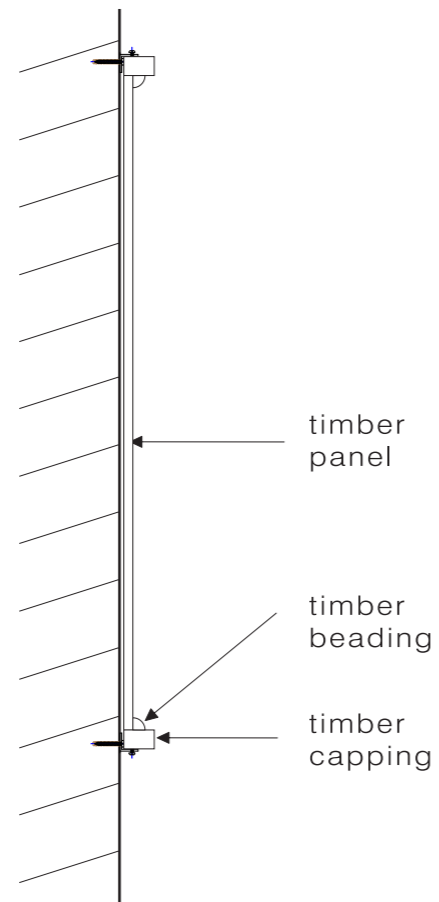

SIGN B - scale 1:10