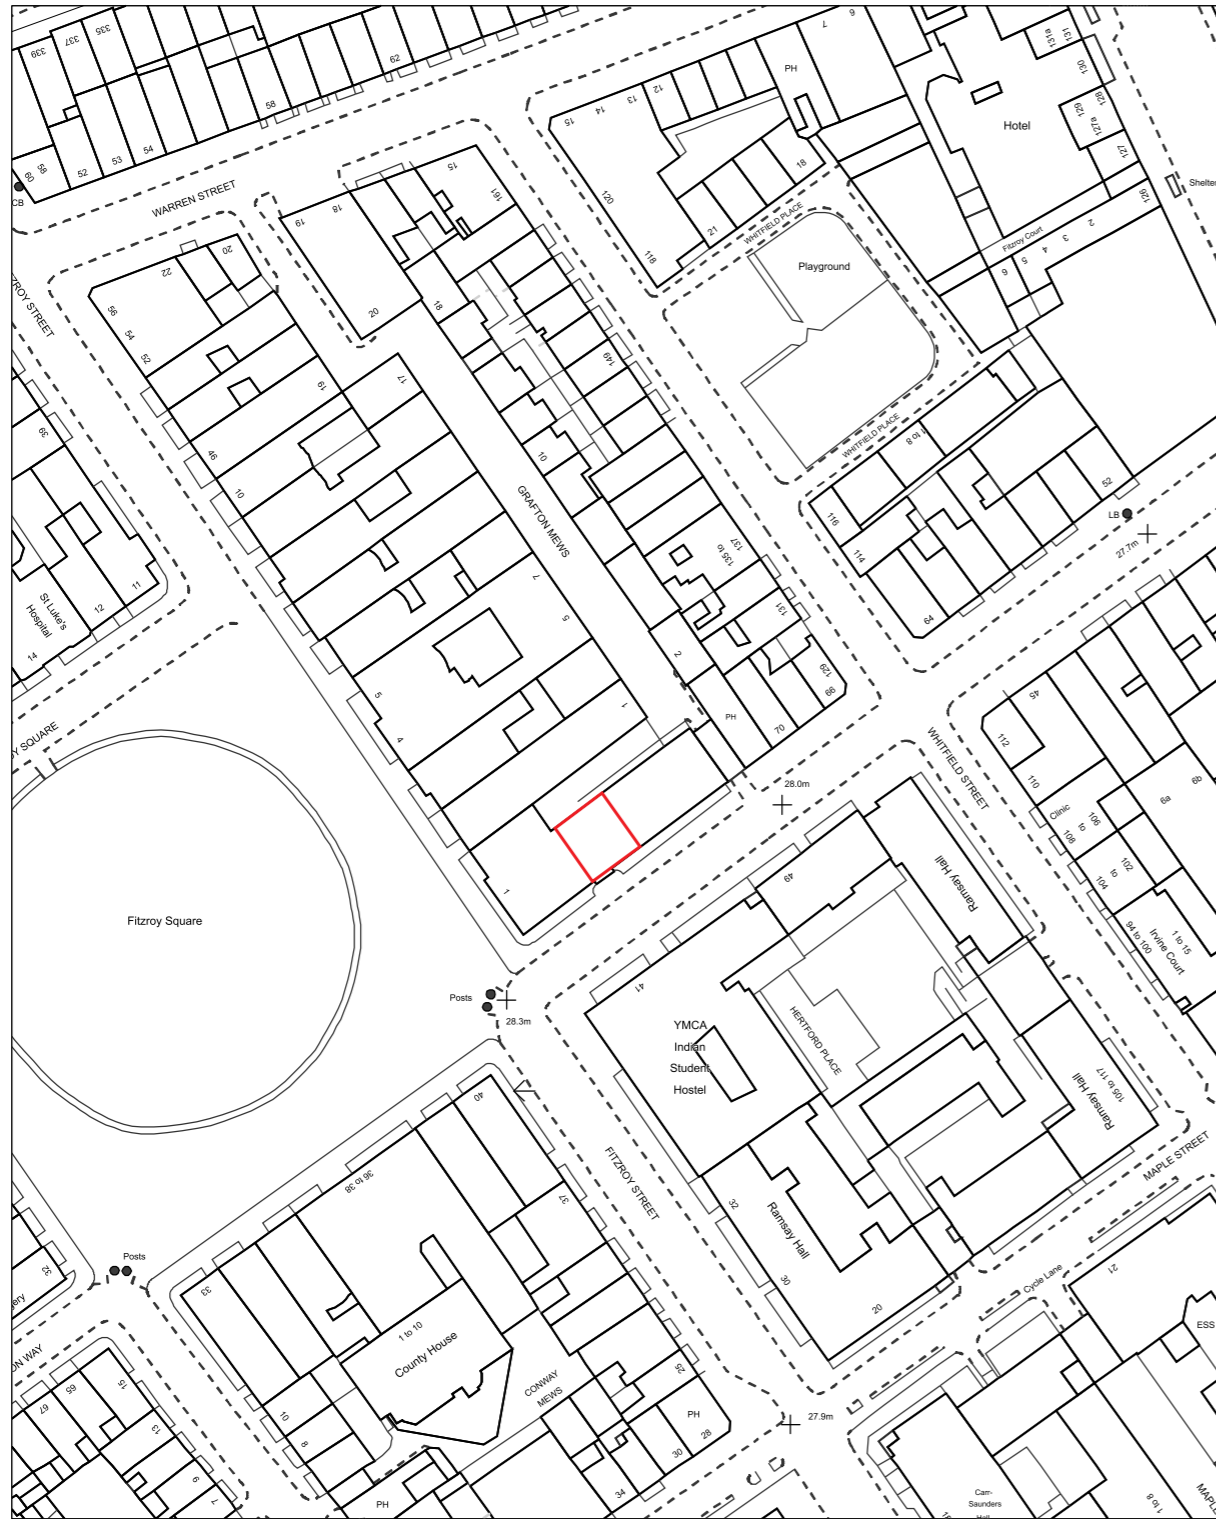

Scale 1:1250