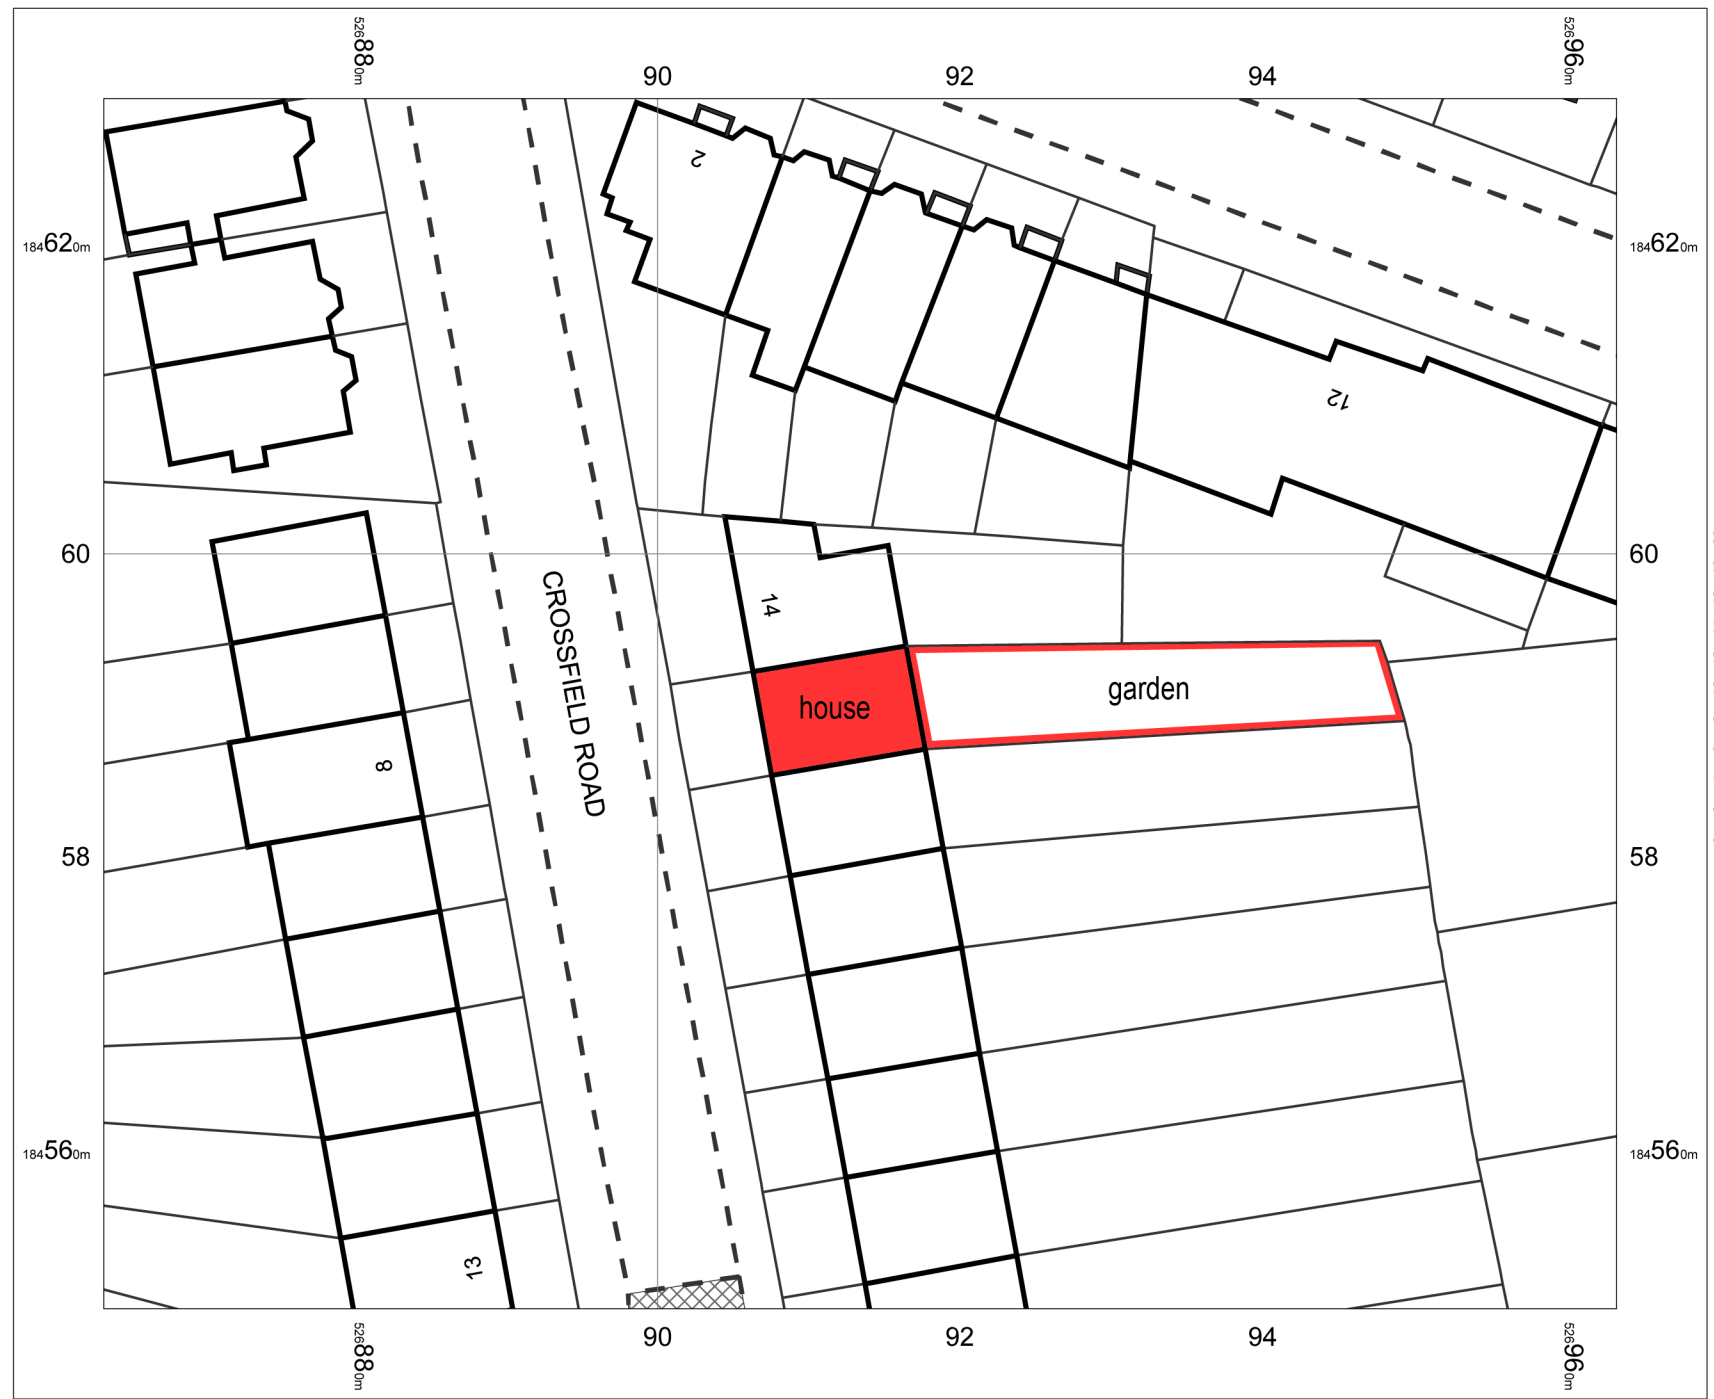

15 Crossfield Road

Site Plan

dartel design ltd

91 Old Brompton Road, London, SW7 3LD
 tel: 020 35830795 mob: 078 82154574
 arch.fomin@gmail.com

project title:		15A Crossfield Road, NW3 London	
drawing title:		Site Plan	
drawing no.:	scale:	status:	
CR_DEC13_002-PA	1:500@A3	planning	
	date:	rev:	
	21/12/13	A	21/12/13