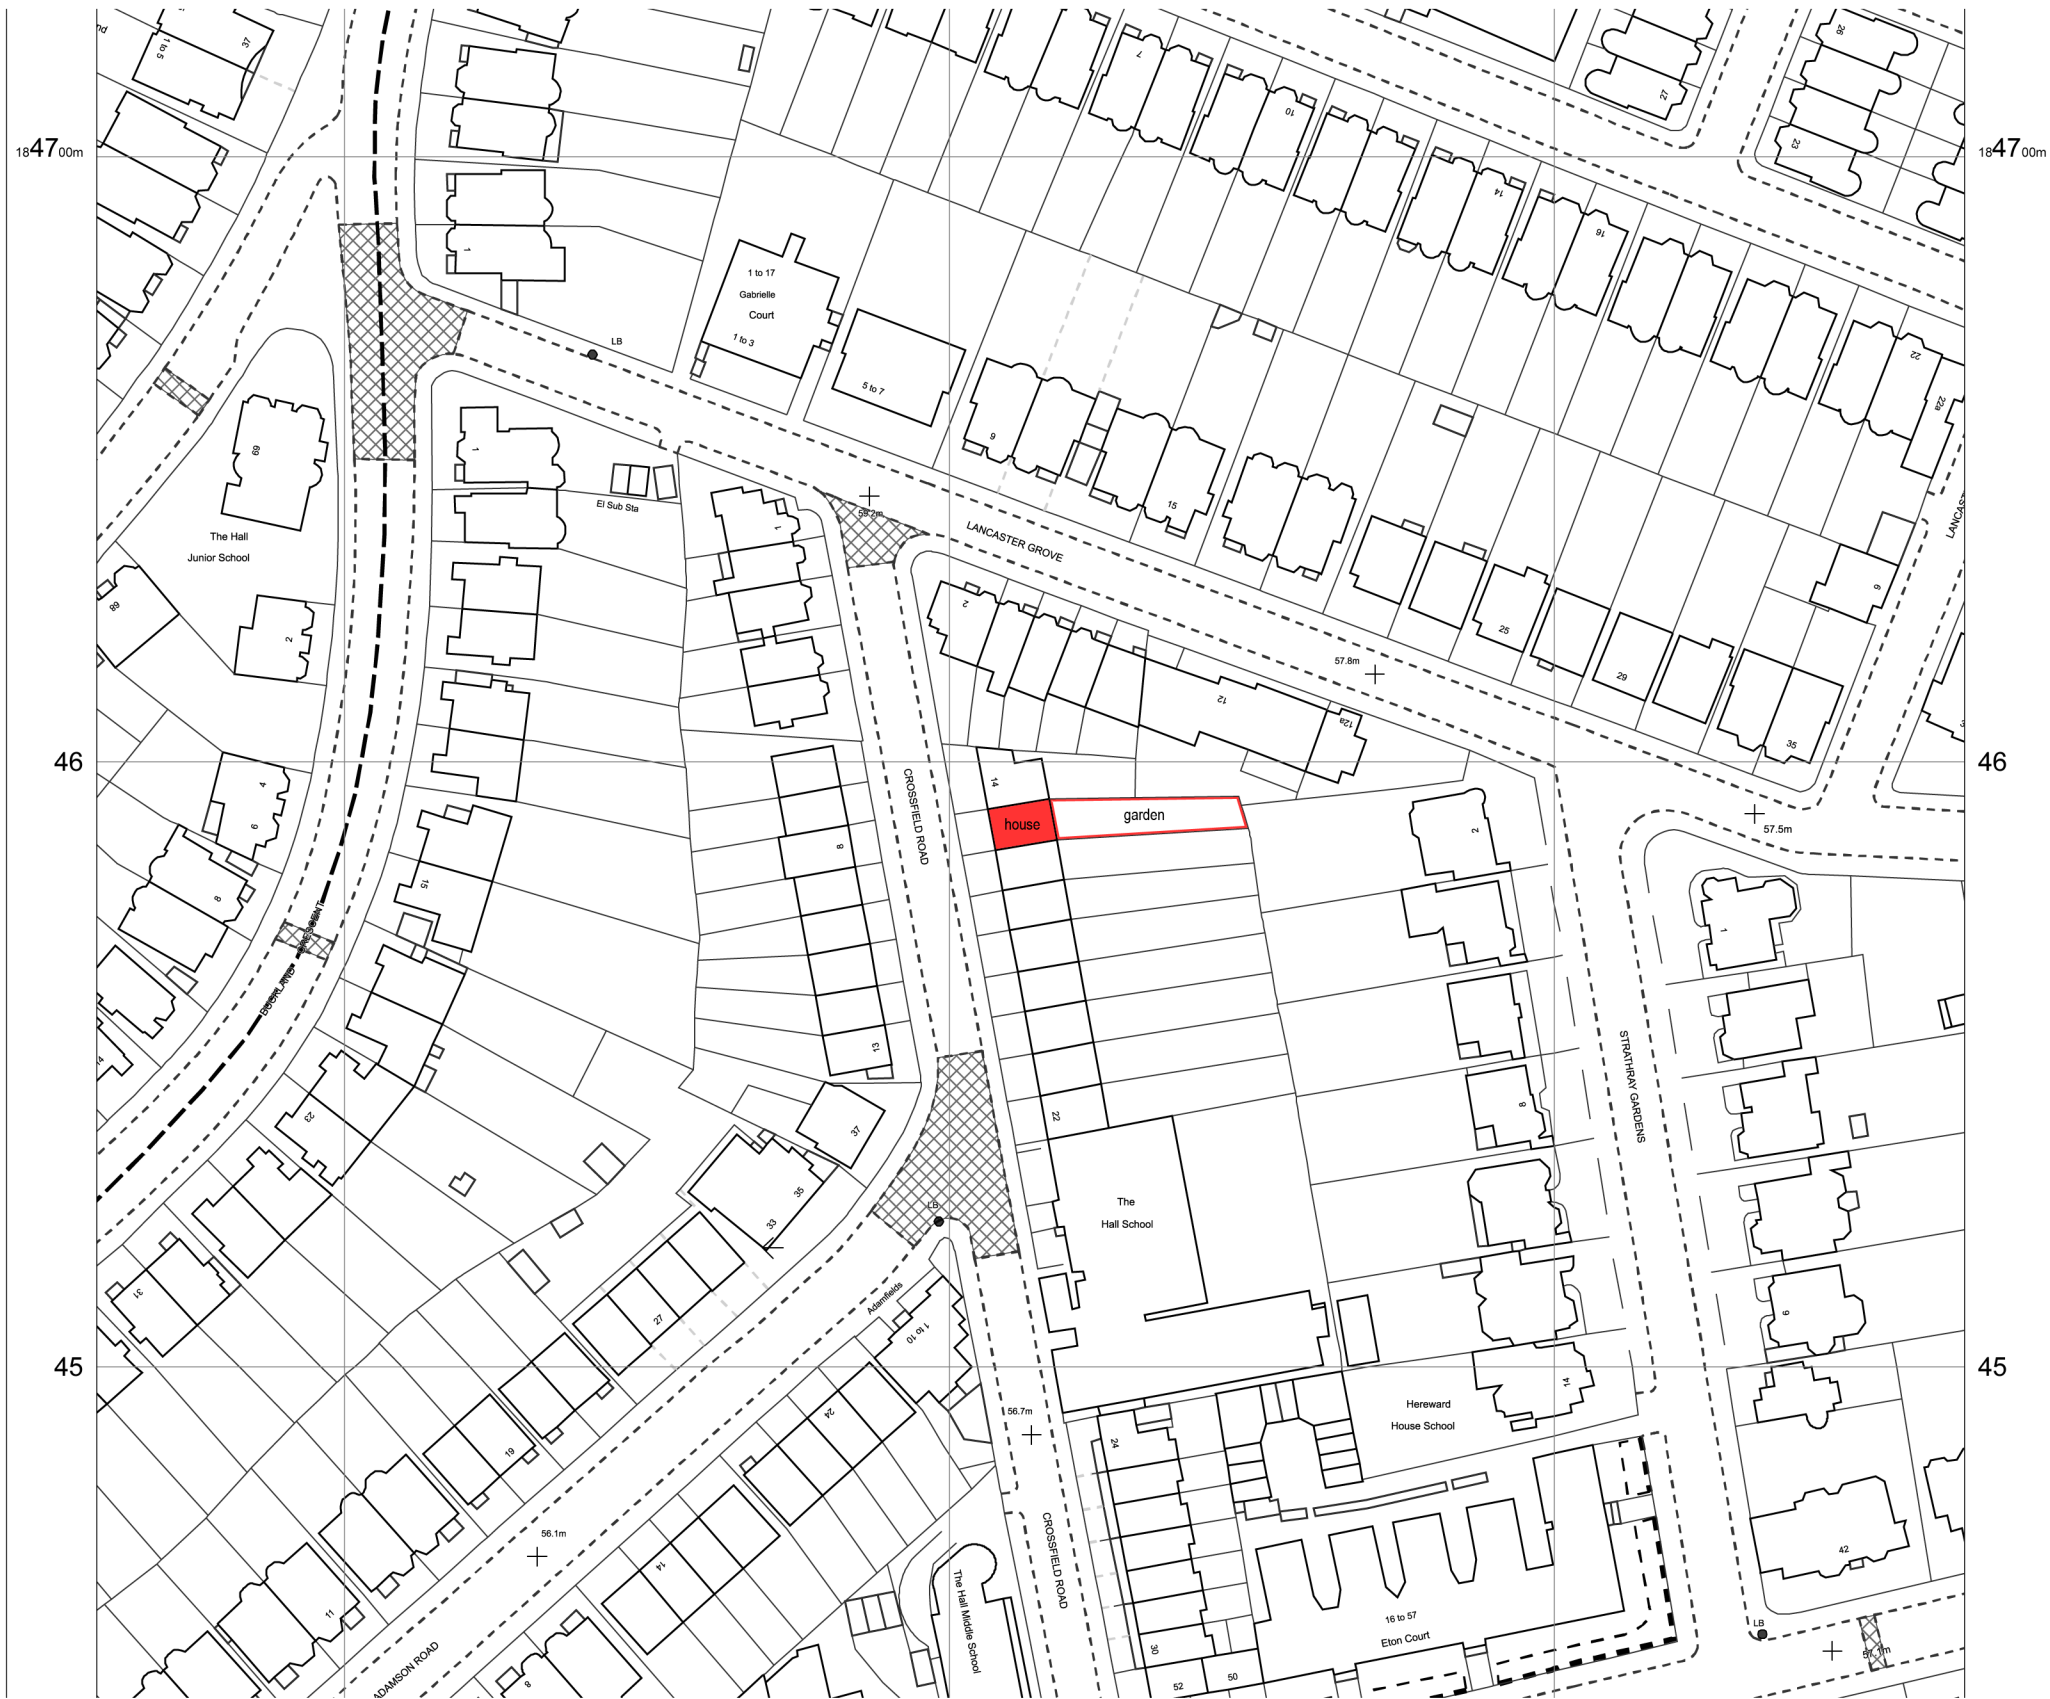

# Location Plan

**dartel design ltd**

91 Old Brompton Road, London, SW7 3LD  
 tel: 020 35830795 mob: 078 82154574  
 arch.fomin@gmail.com

project title: **15A Crossfield Road, NW3 London**

drawing title: **Location Plan**

drawing no.: <b>CR_DEC13_001-PA</b>	scale: <b>1:1250@A3</b>	status: <b>planning</b>
	date: <b>21/12/13</b>	rev: <b>A 21/12/13</b>