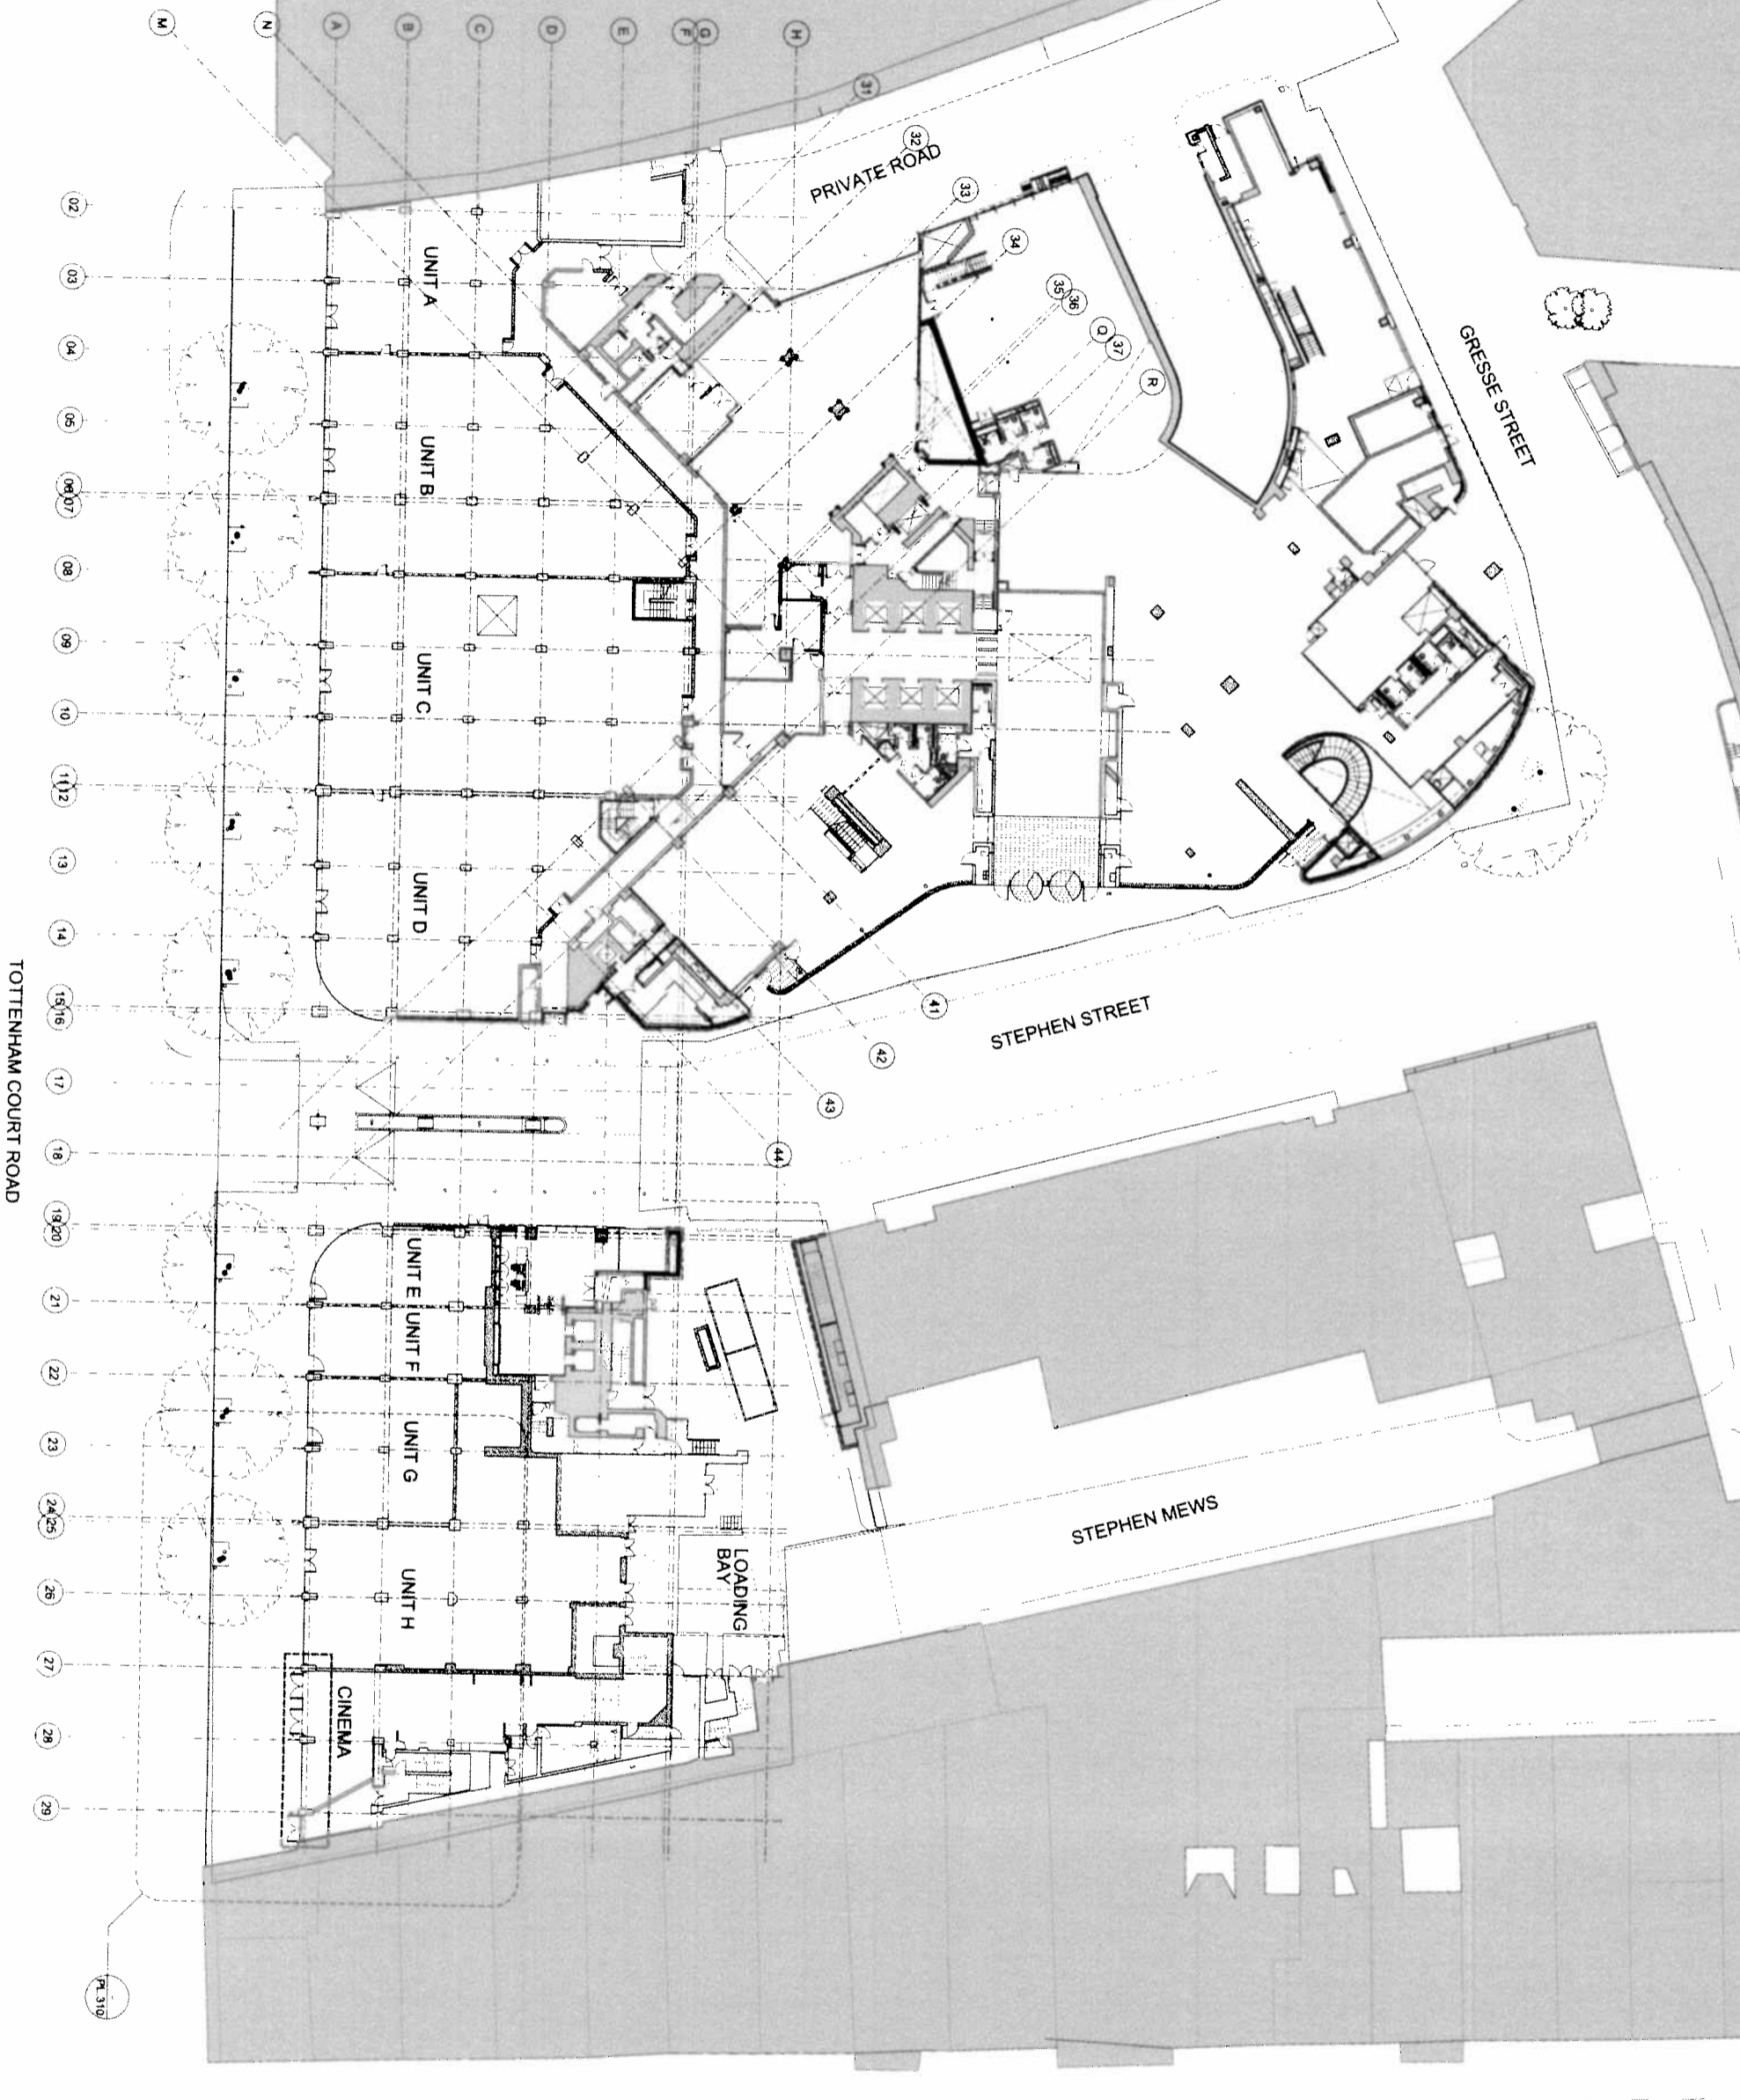

PROPOSED

P1 05.12.13 Issued for non-material amendment  
 Revision

**ORMS**  
 Architecture  
 Design  
 1 Pine Street London EC1R 4JH  
 T 0207 833 8533 F 0207 837 7575  
 E orms@orms.co.uk

Project Central Cross, Phase 3, Retail  
 Drawing title Site Plan  
 New Proposal

Scale 1:250 @ A1  
 1:500 @ A3  
 Date December 13  
 1917 PL 310 Rev  
 Status  For information  For tender  For construction