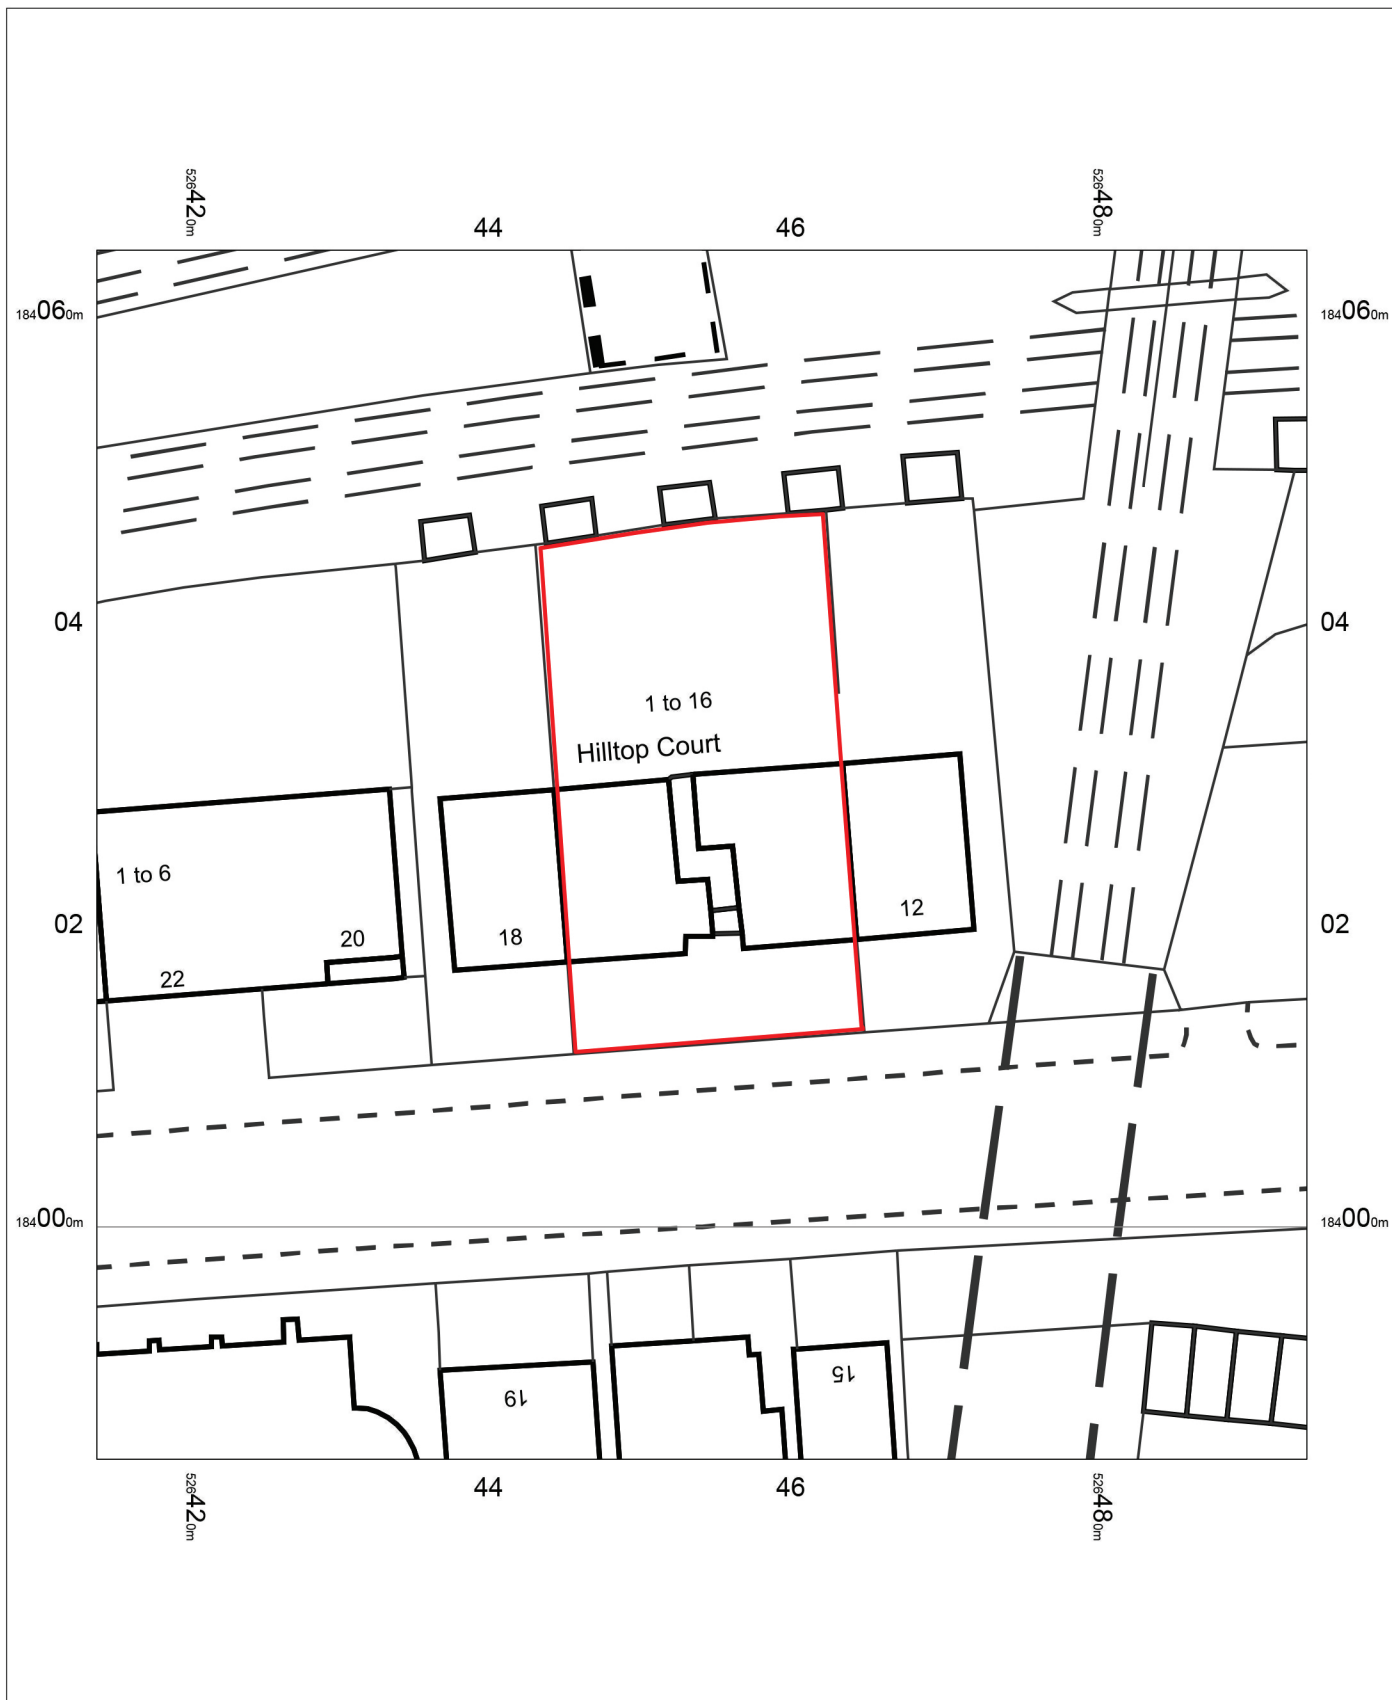

14-16 Alexandra Road

OS MasterMap 1250/2500/10000 scale
30 January 2014, ID: BLJT-00292596
www.planningapplicationmaps.co.uk

1:500 scale print at A4, Centre: 526454 E, 184025 N

©Crown Copyright Ordnance Survey. Licence no. 100051661

Mapping
sourced from