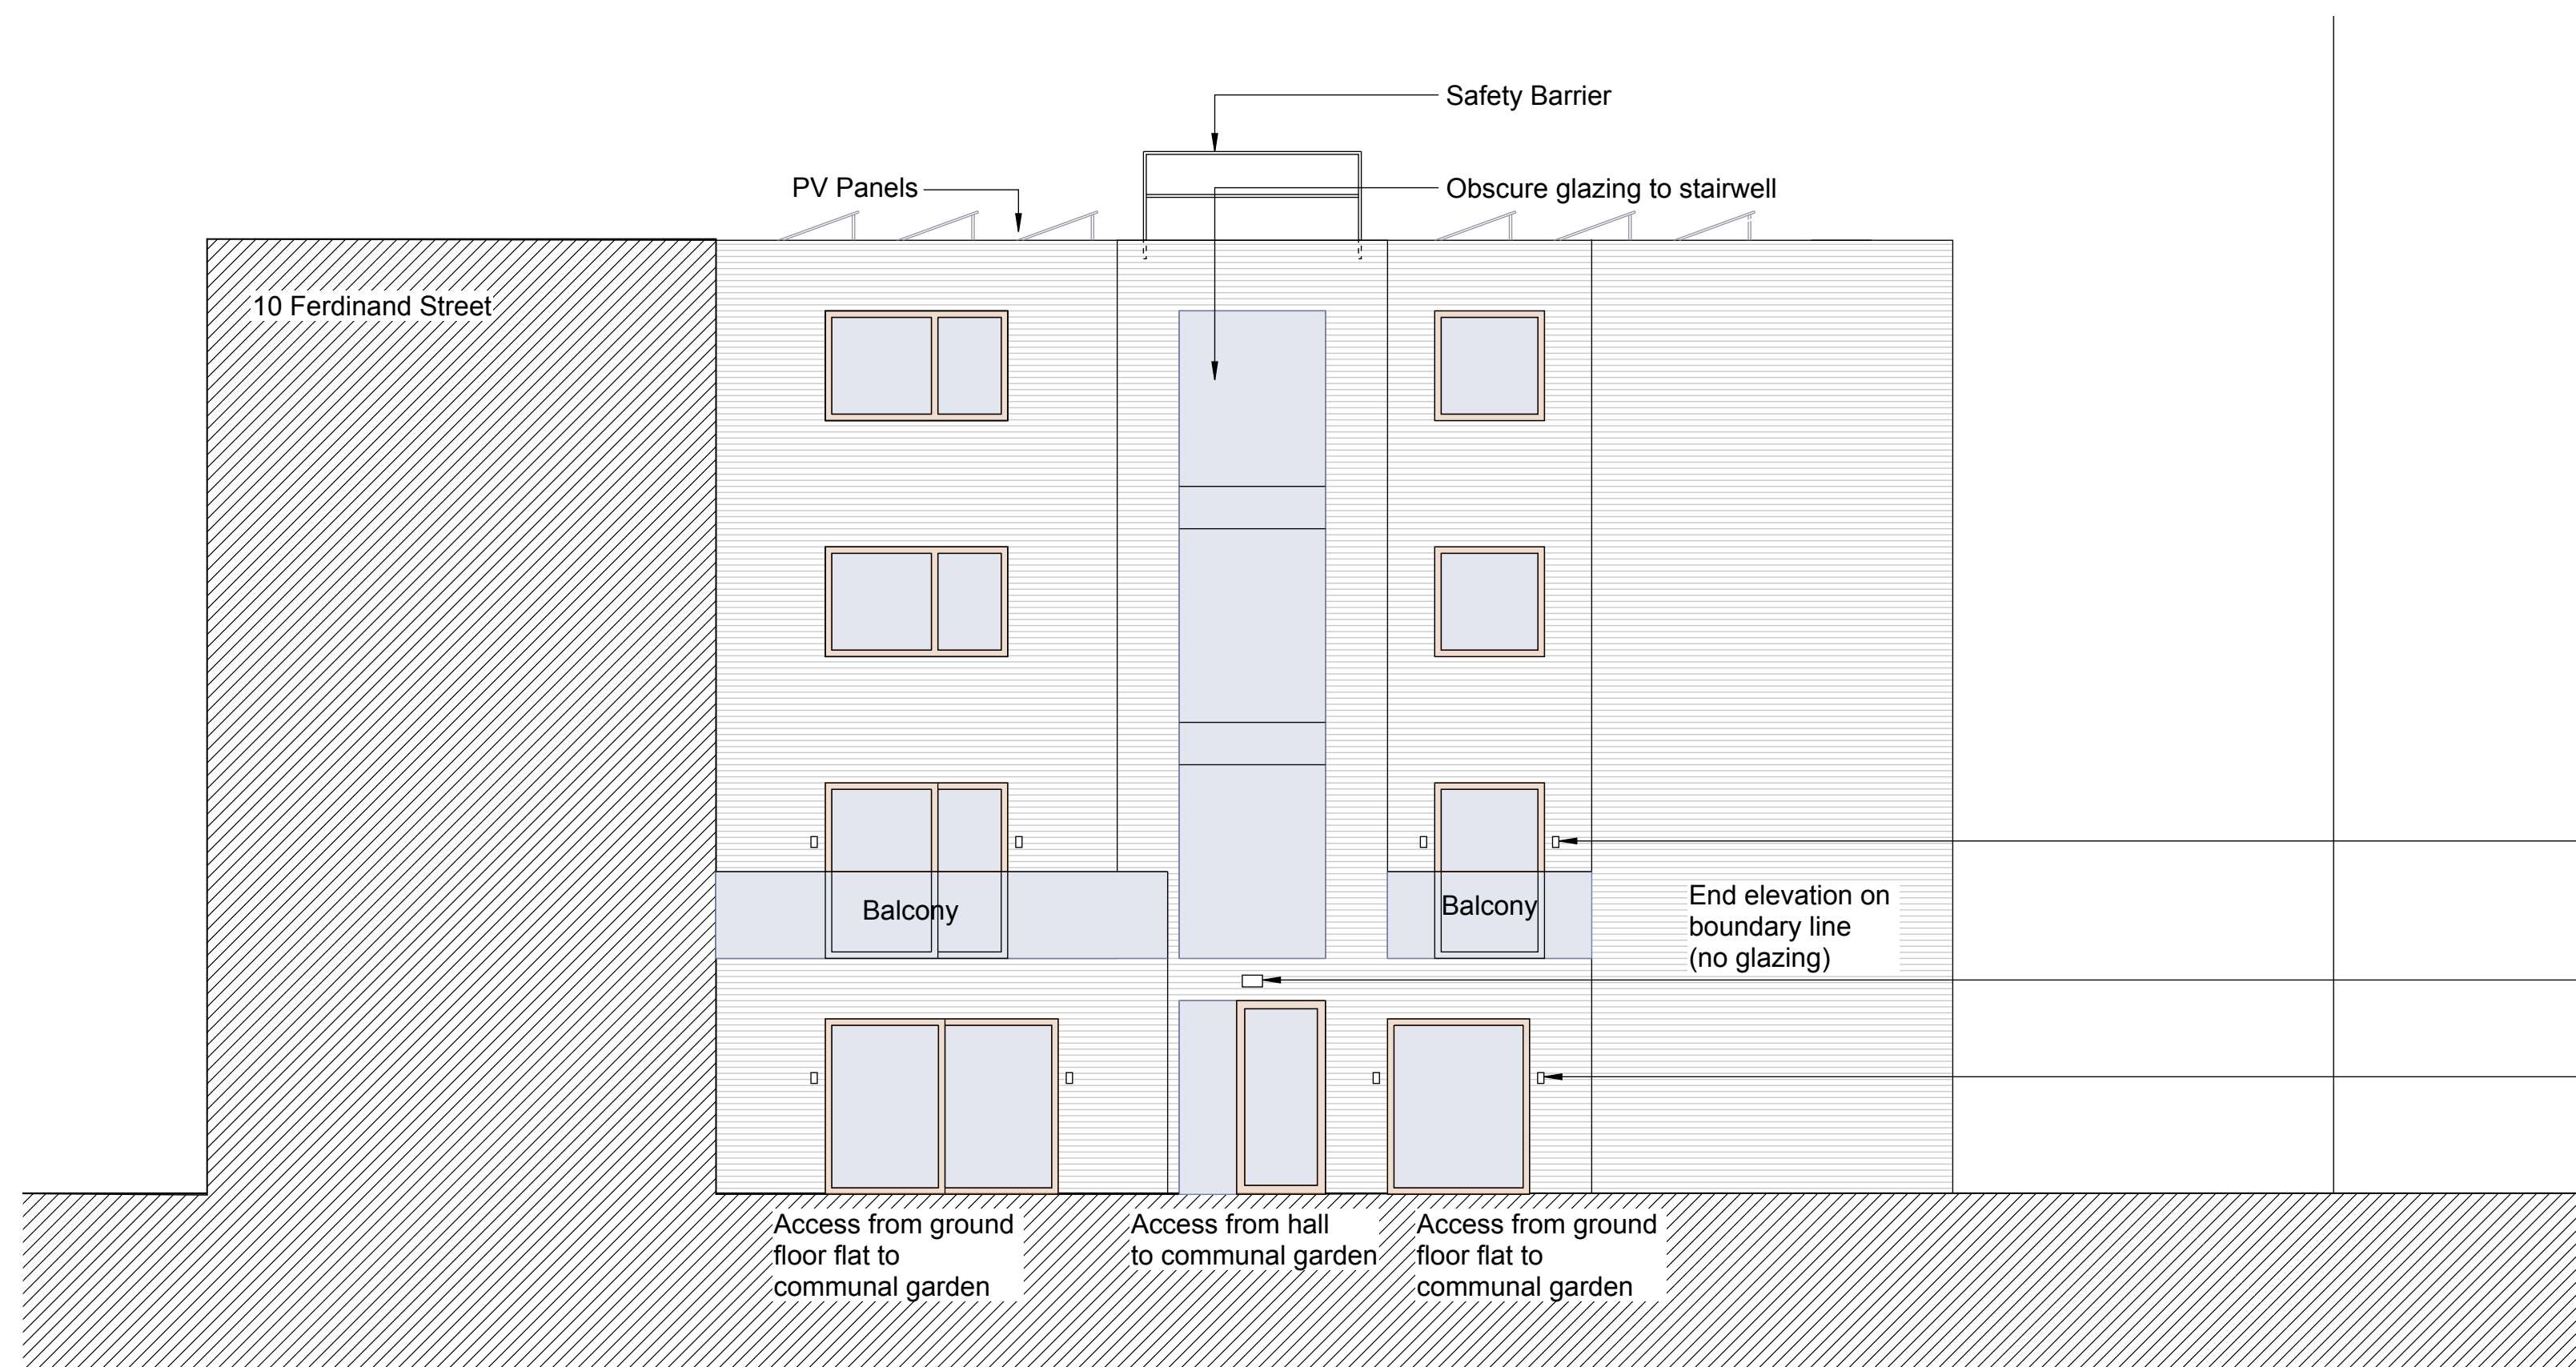

FRONT ELEVATION

FIRST AND SECOND FLOOR EXTERNAL LIGHTING

iGuzzini iroll65 Up/Down Wall mounted wall light
 iGuzzini Linealuce Compact Recessed LED within glazing channel for cantilevered glazed balustrade (recessed LED to all 3 sides of balcony)

GROUND FLOOR EXTERNAL LIGHTING

iGuzzini Linealuce Compact Recessed LED within ceiling channel to wash front door and wall
 iGuzzini iroll compact ceiling recessed luminaire

Front Elevation - External Lighting Proposal

REAR ELEVATION

FIRST FLOOR EXTERNAL LIGHTING

iGuzzini iroll65 Up/Down Wall mounted wall light

GROUND FLOOR EXTERNAL LIGHTING

iGuzzini Platea Floodlight (wall mounted)

iGuzzini iroll65 Up/Down Wall mounted wall light

Client's name
 Optic Realm

Job title
 Ferdinand Street

Drawing title
 External Lighting Proposal

Scale
 1 : 75 @ A1, 1 : 150 @ A3

Drawn	Checked	Date
SH	DL	06Jan14

Job No	Drawing No	Rev
13-011	417-101	00

Status
 TP SUBMISSION